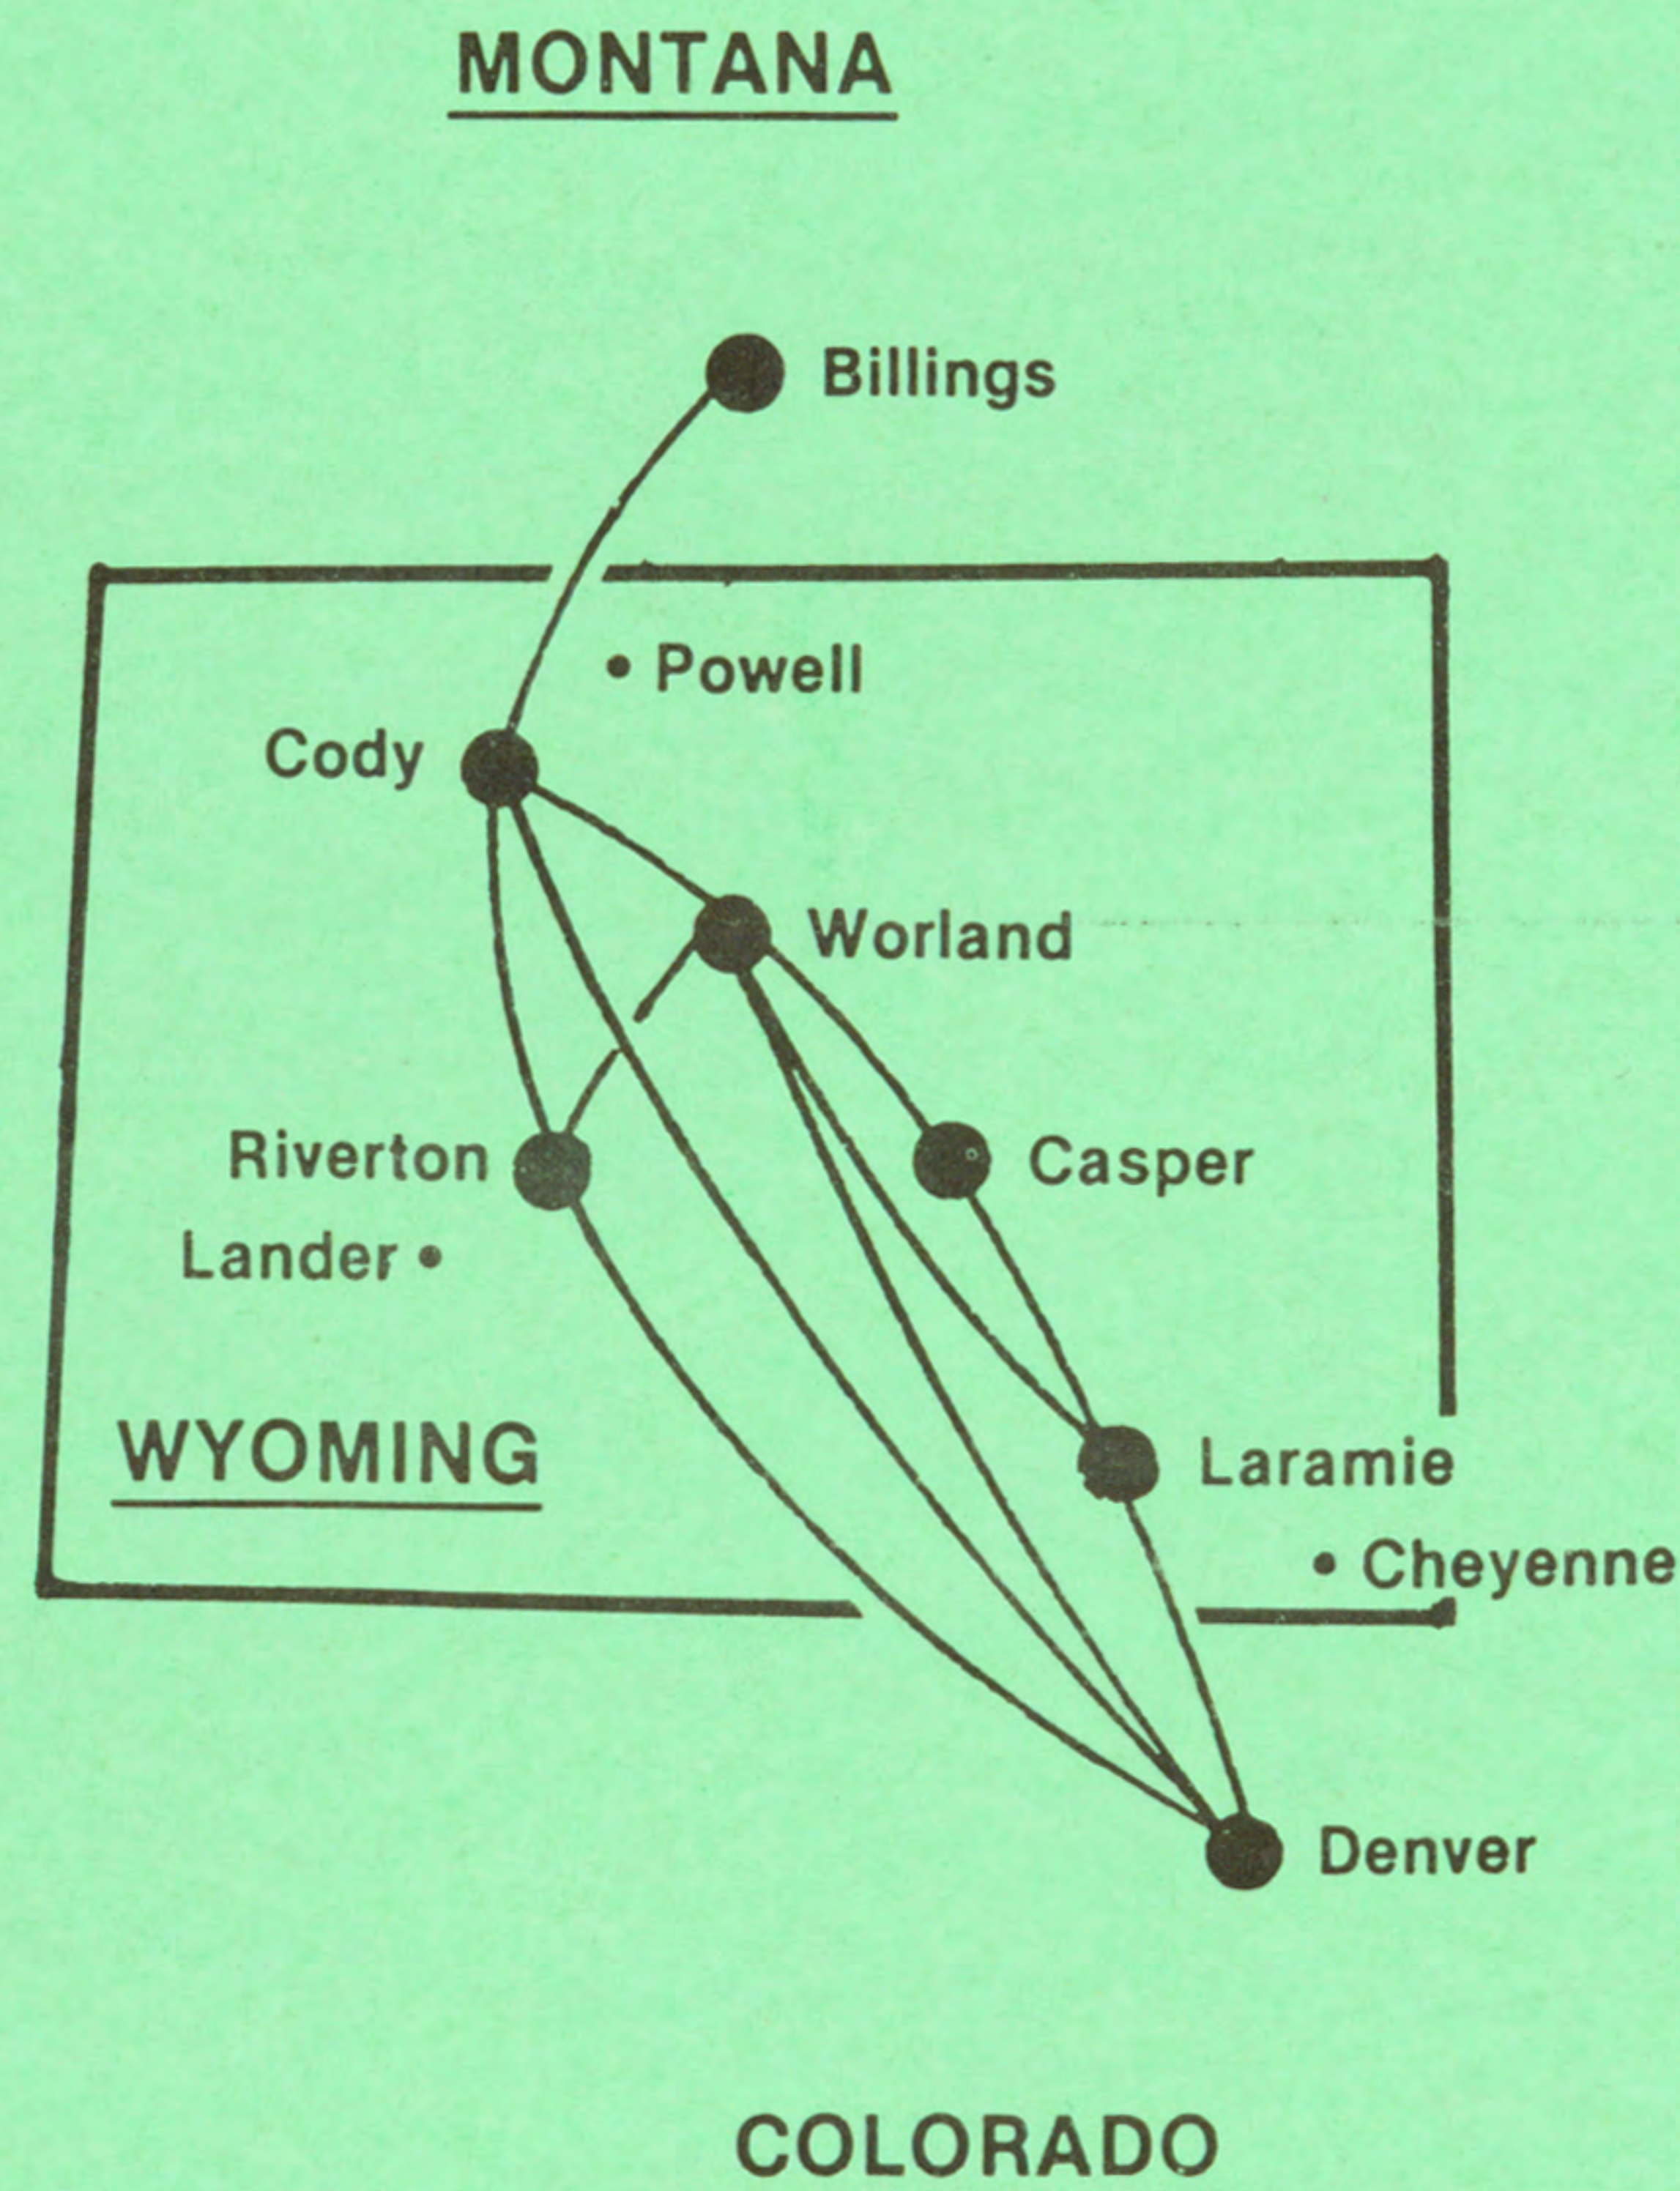

System Timetable