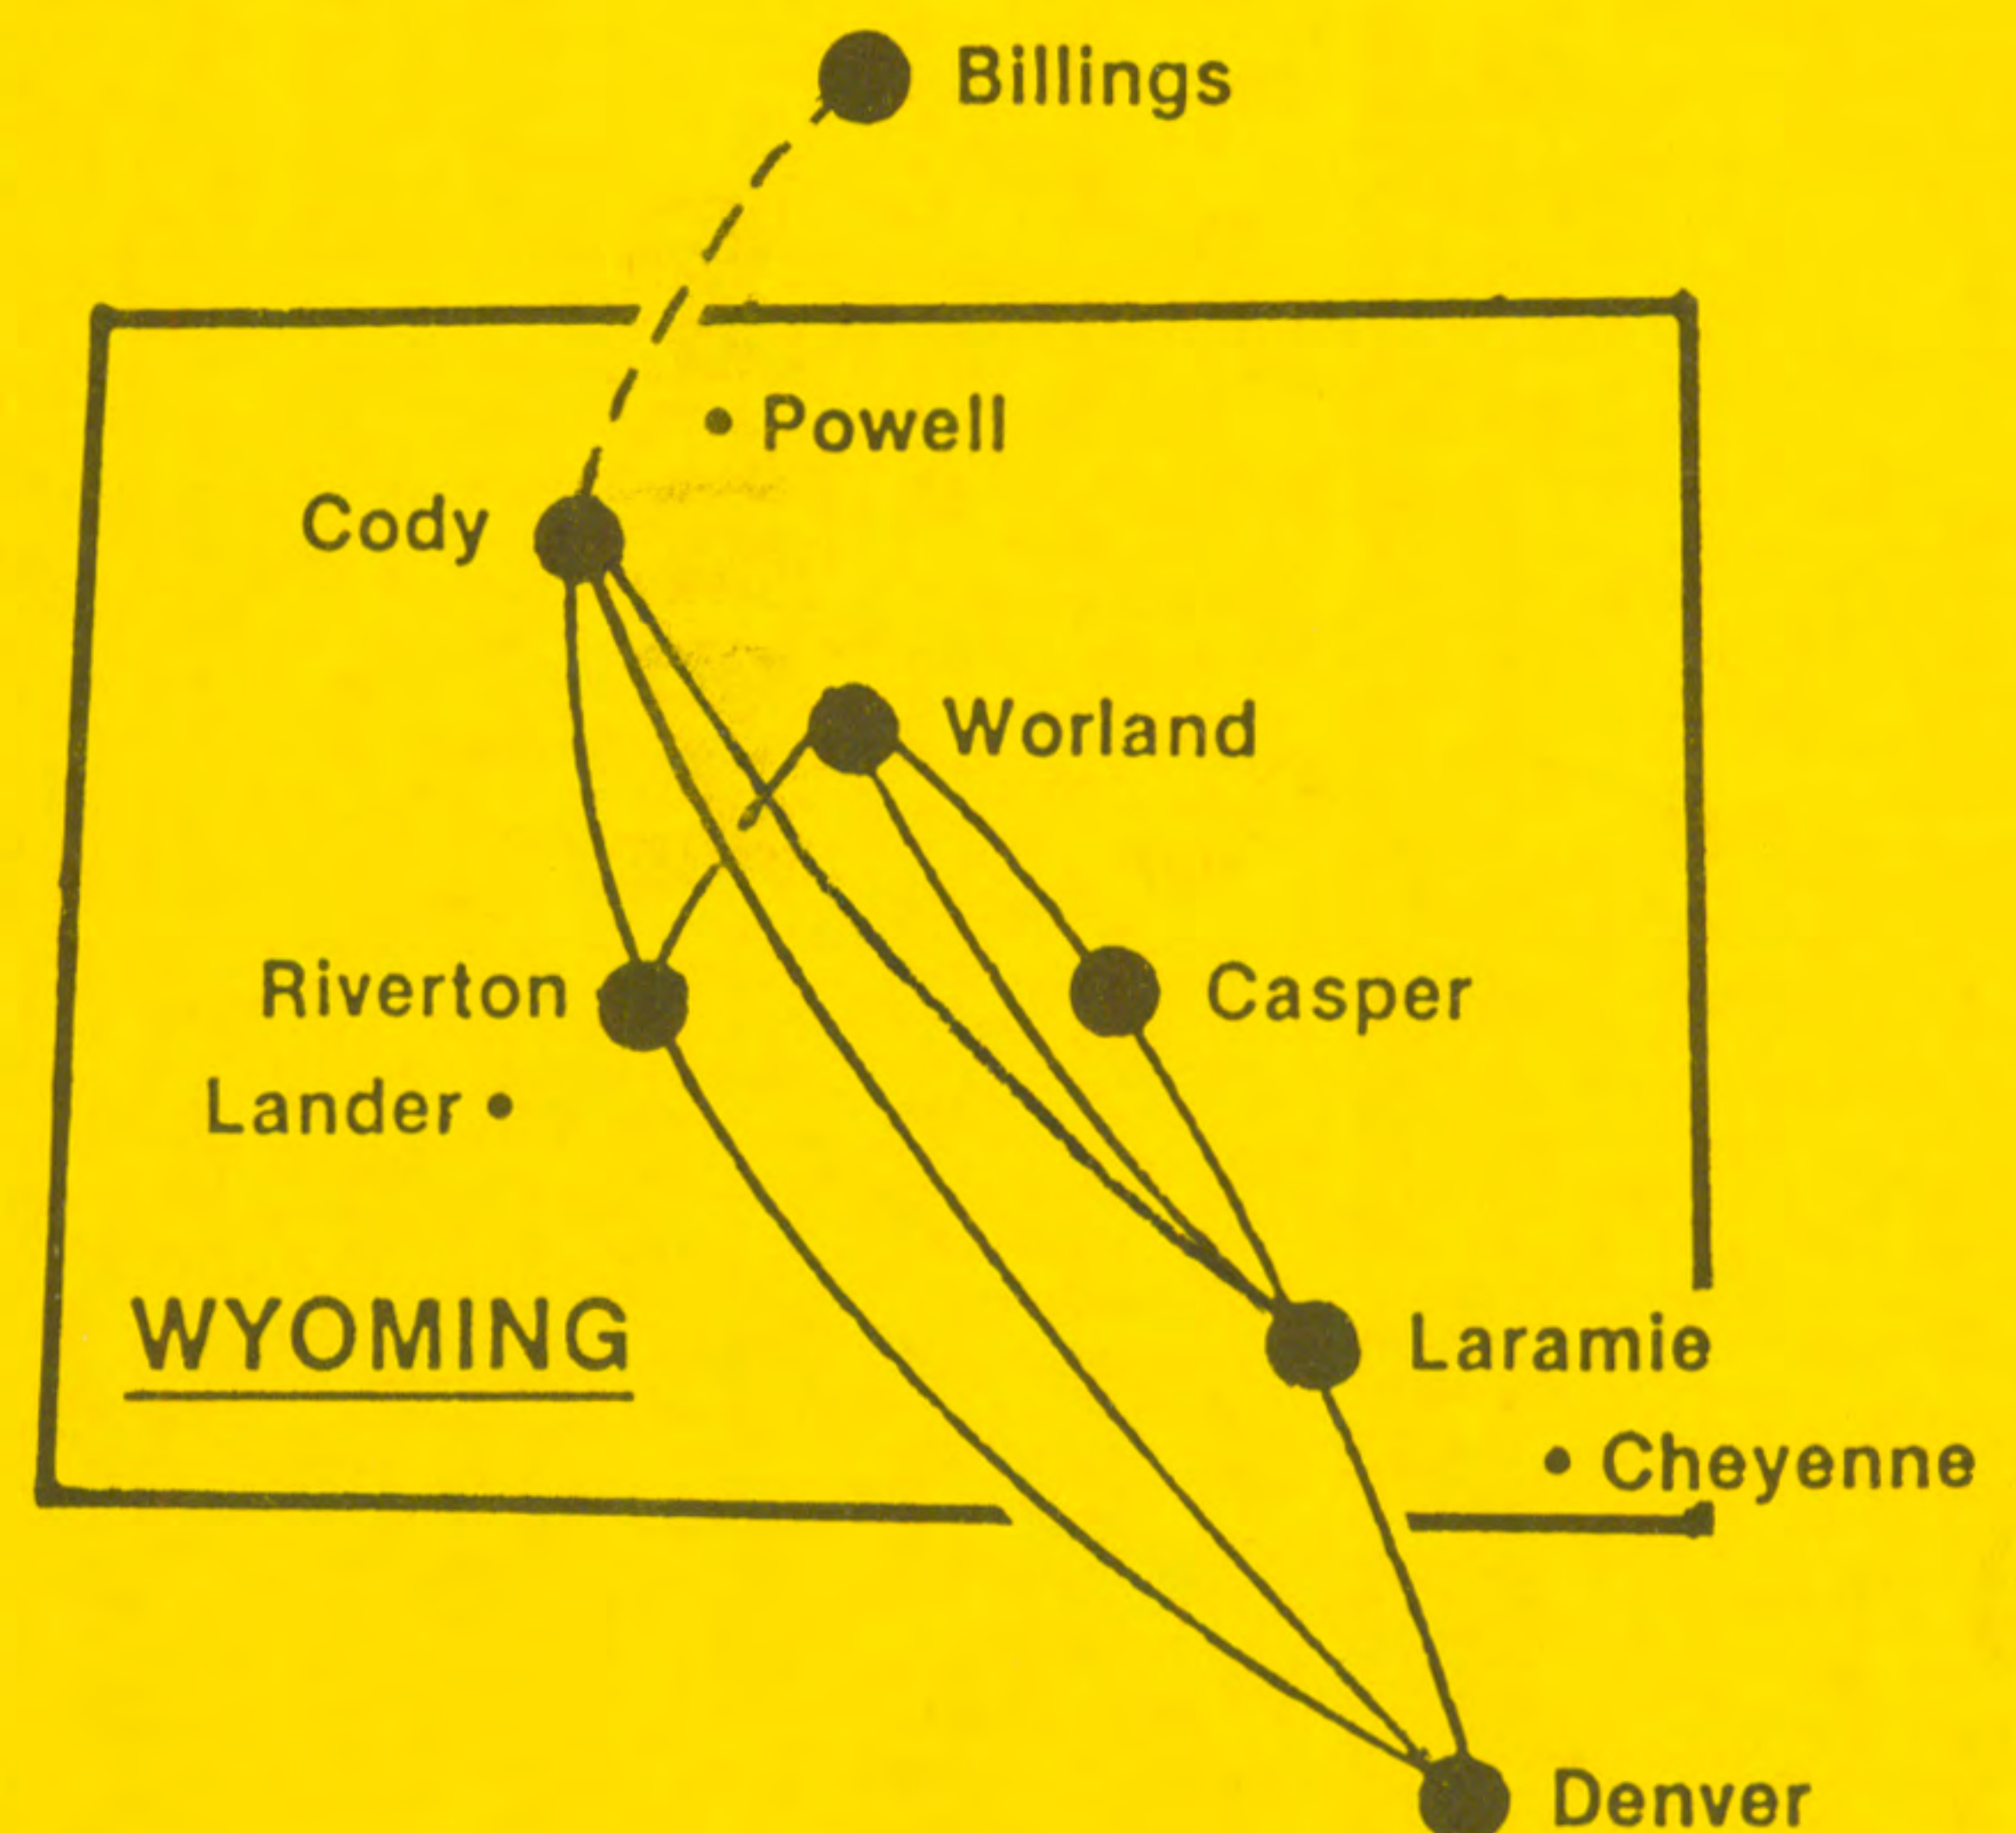

...or see your Travel Agent

CHECK-IN

Passengers are requested to check-in at the Centennial airport ticket counter at least 30 minutes prior to departure. Reservations not claimed 20 minutes prior to departure are subject to cancellation. In DENVER please check-in at Centennial's counter in Concourse "A" at Stapleton International. In CASPER please check-in at the Big Sky ticket counter.

CREDIT CARDS

Centennial Airlines welcomes American Express, Visa, MasterCard, Diners Club and Universal Air Travel Plan cards.

BAGGAGE

Each passenger is allowed to check a maximum of two bags totaling 70 pounds with dimensions not exceeding 62". Excess baggage may be checked at a charge of $6.00 per piece, and will be carried on a space available basis.

HOLIDAY SCHEDULES

During certain holiday periods, e.g., Thanksgiving, Christmas, Memorial Day, Independence Day, Labor Day, etc. schedules shown in this timetable may be modified. Consult Centennial for details.

PACKAGE SERVICE

Centennial Airlines offers small package airfreight service. Consult Centennial for details.

CANCELLATIONS

If you will not be able to fly with us, please cancel your reservations. Failure to cancel will jeopardize your reservations with connecting airlines and your return reservations.

CENTENNIAL AIRLINES

Post Office Box 1860
Worland, Wyoming 82401

CENTENNIAL

Wyoming's Own Airline

System Timetable

MONTANA

COLORADO

Effective
September 15, 1985