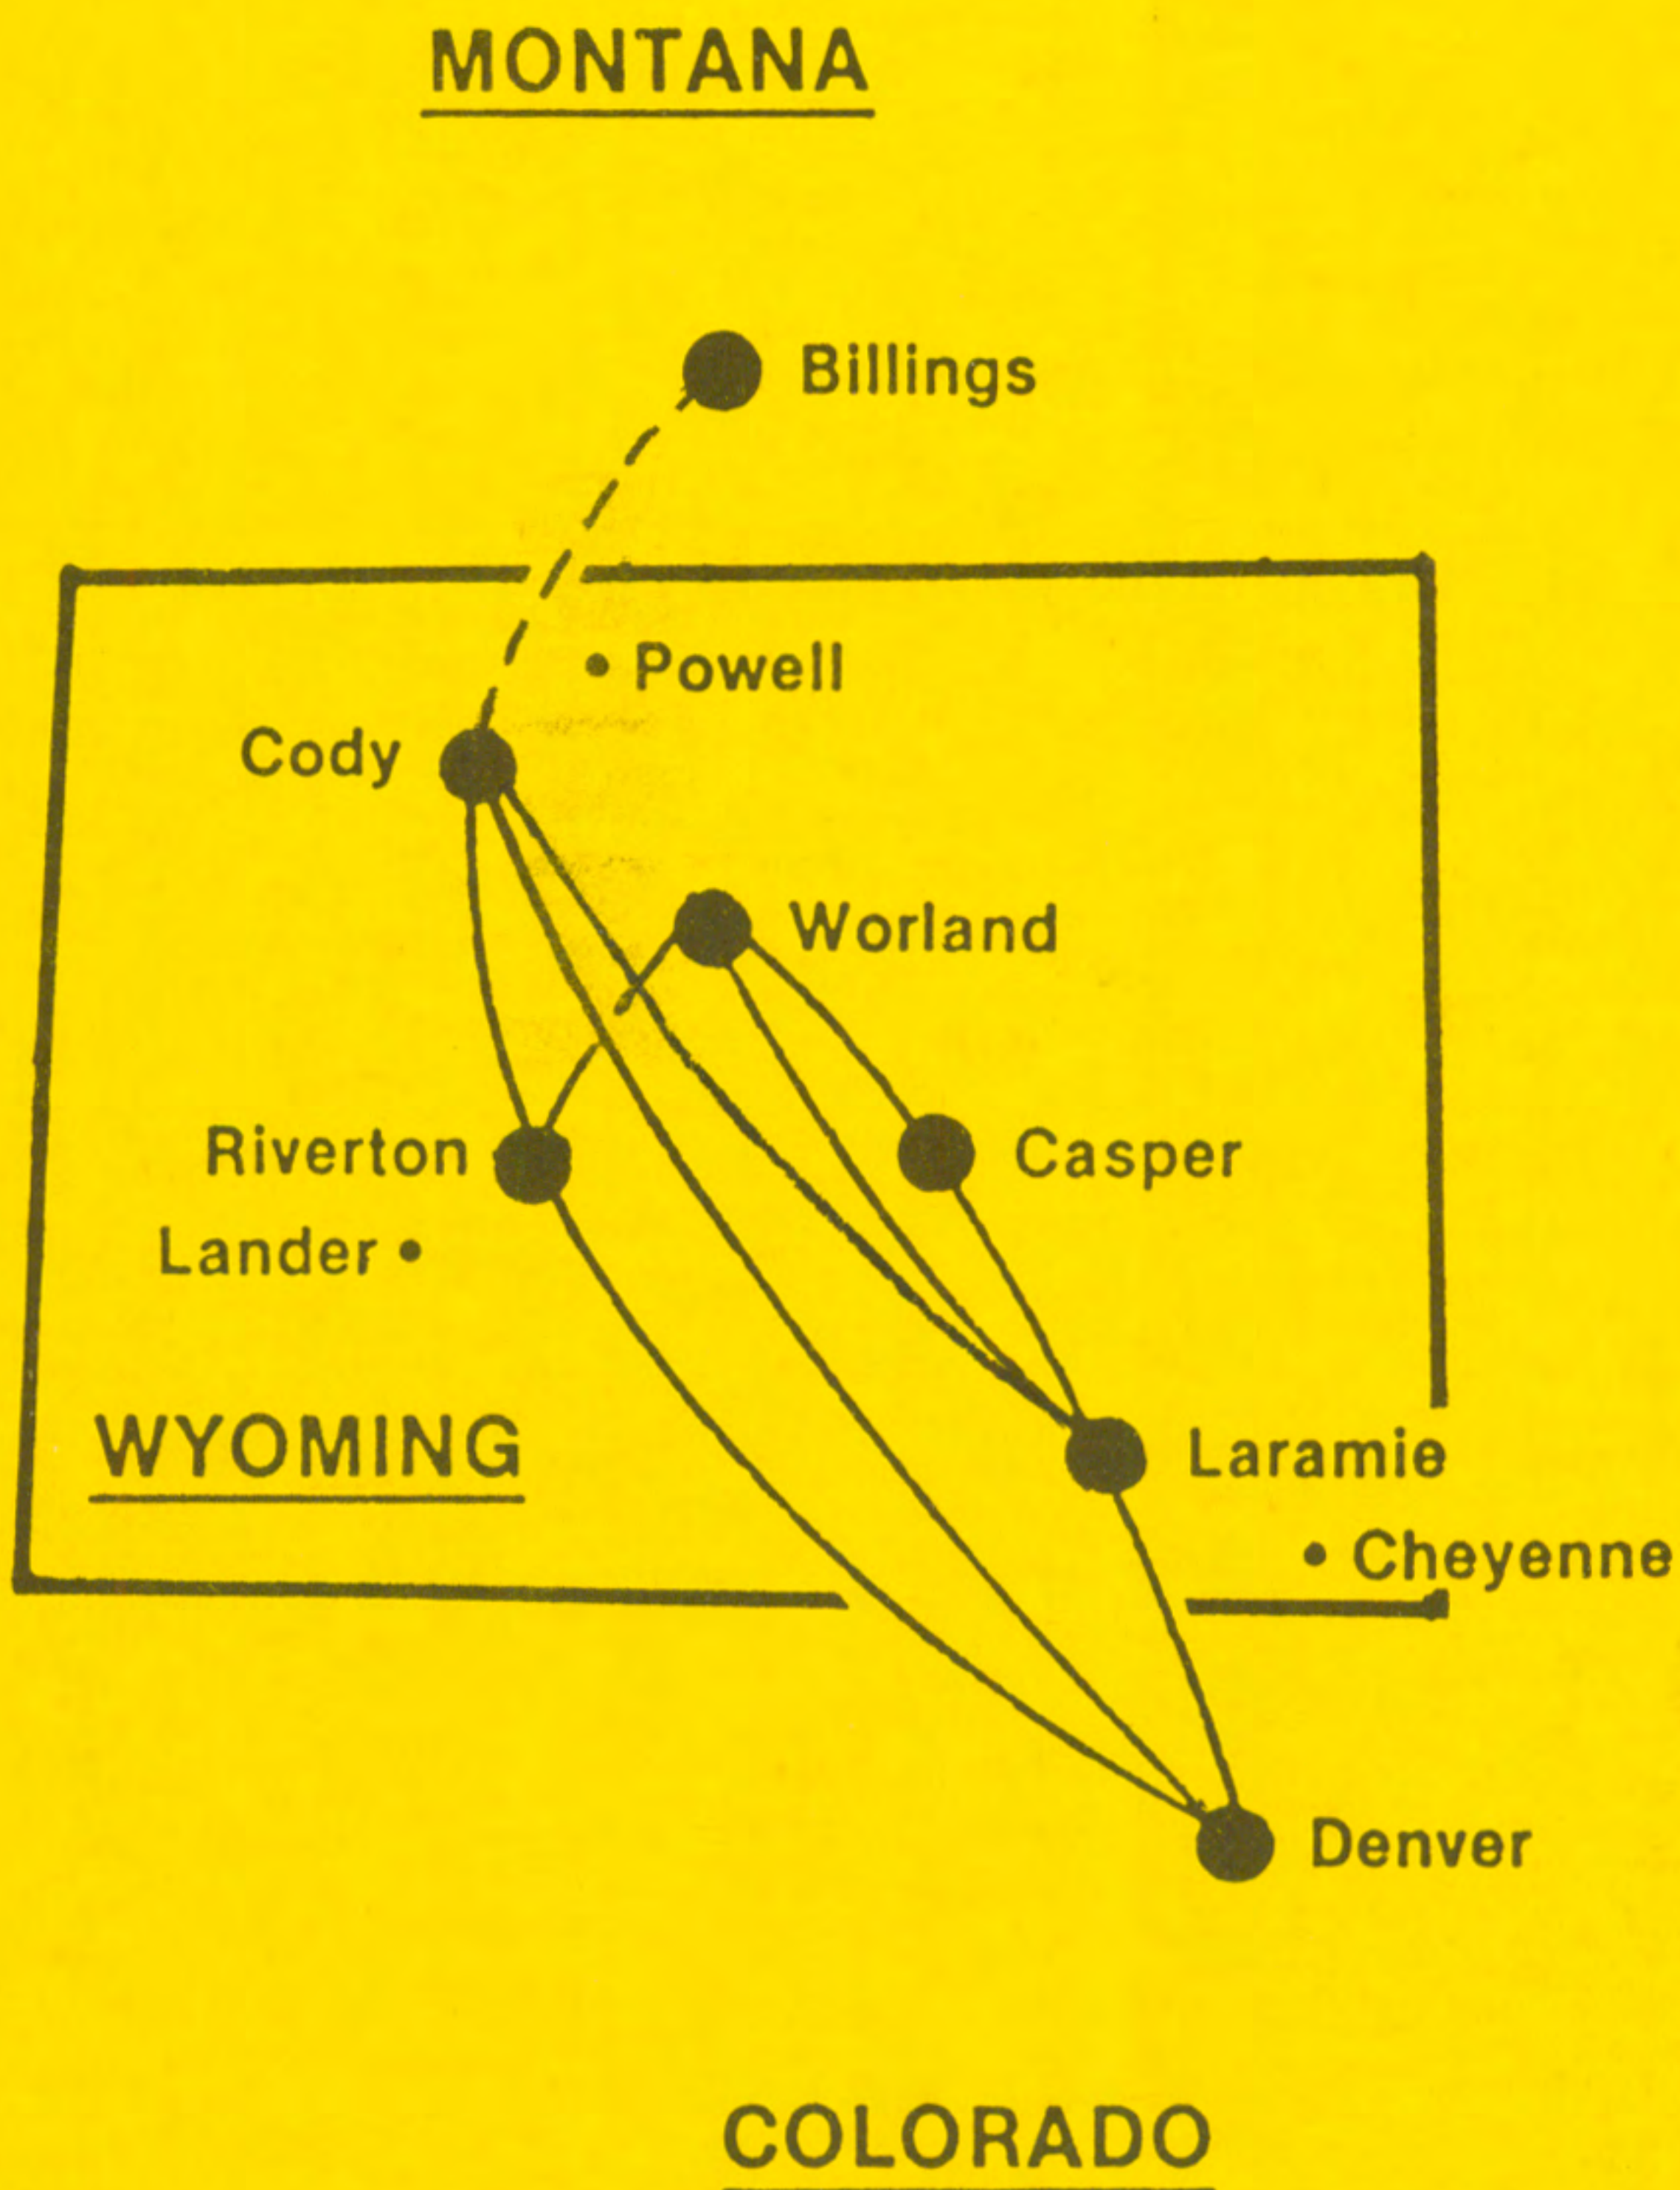

CENTENNIAL

Wyoming's Own Airline

System Timetable

Effective
September 15, 1985