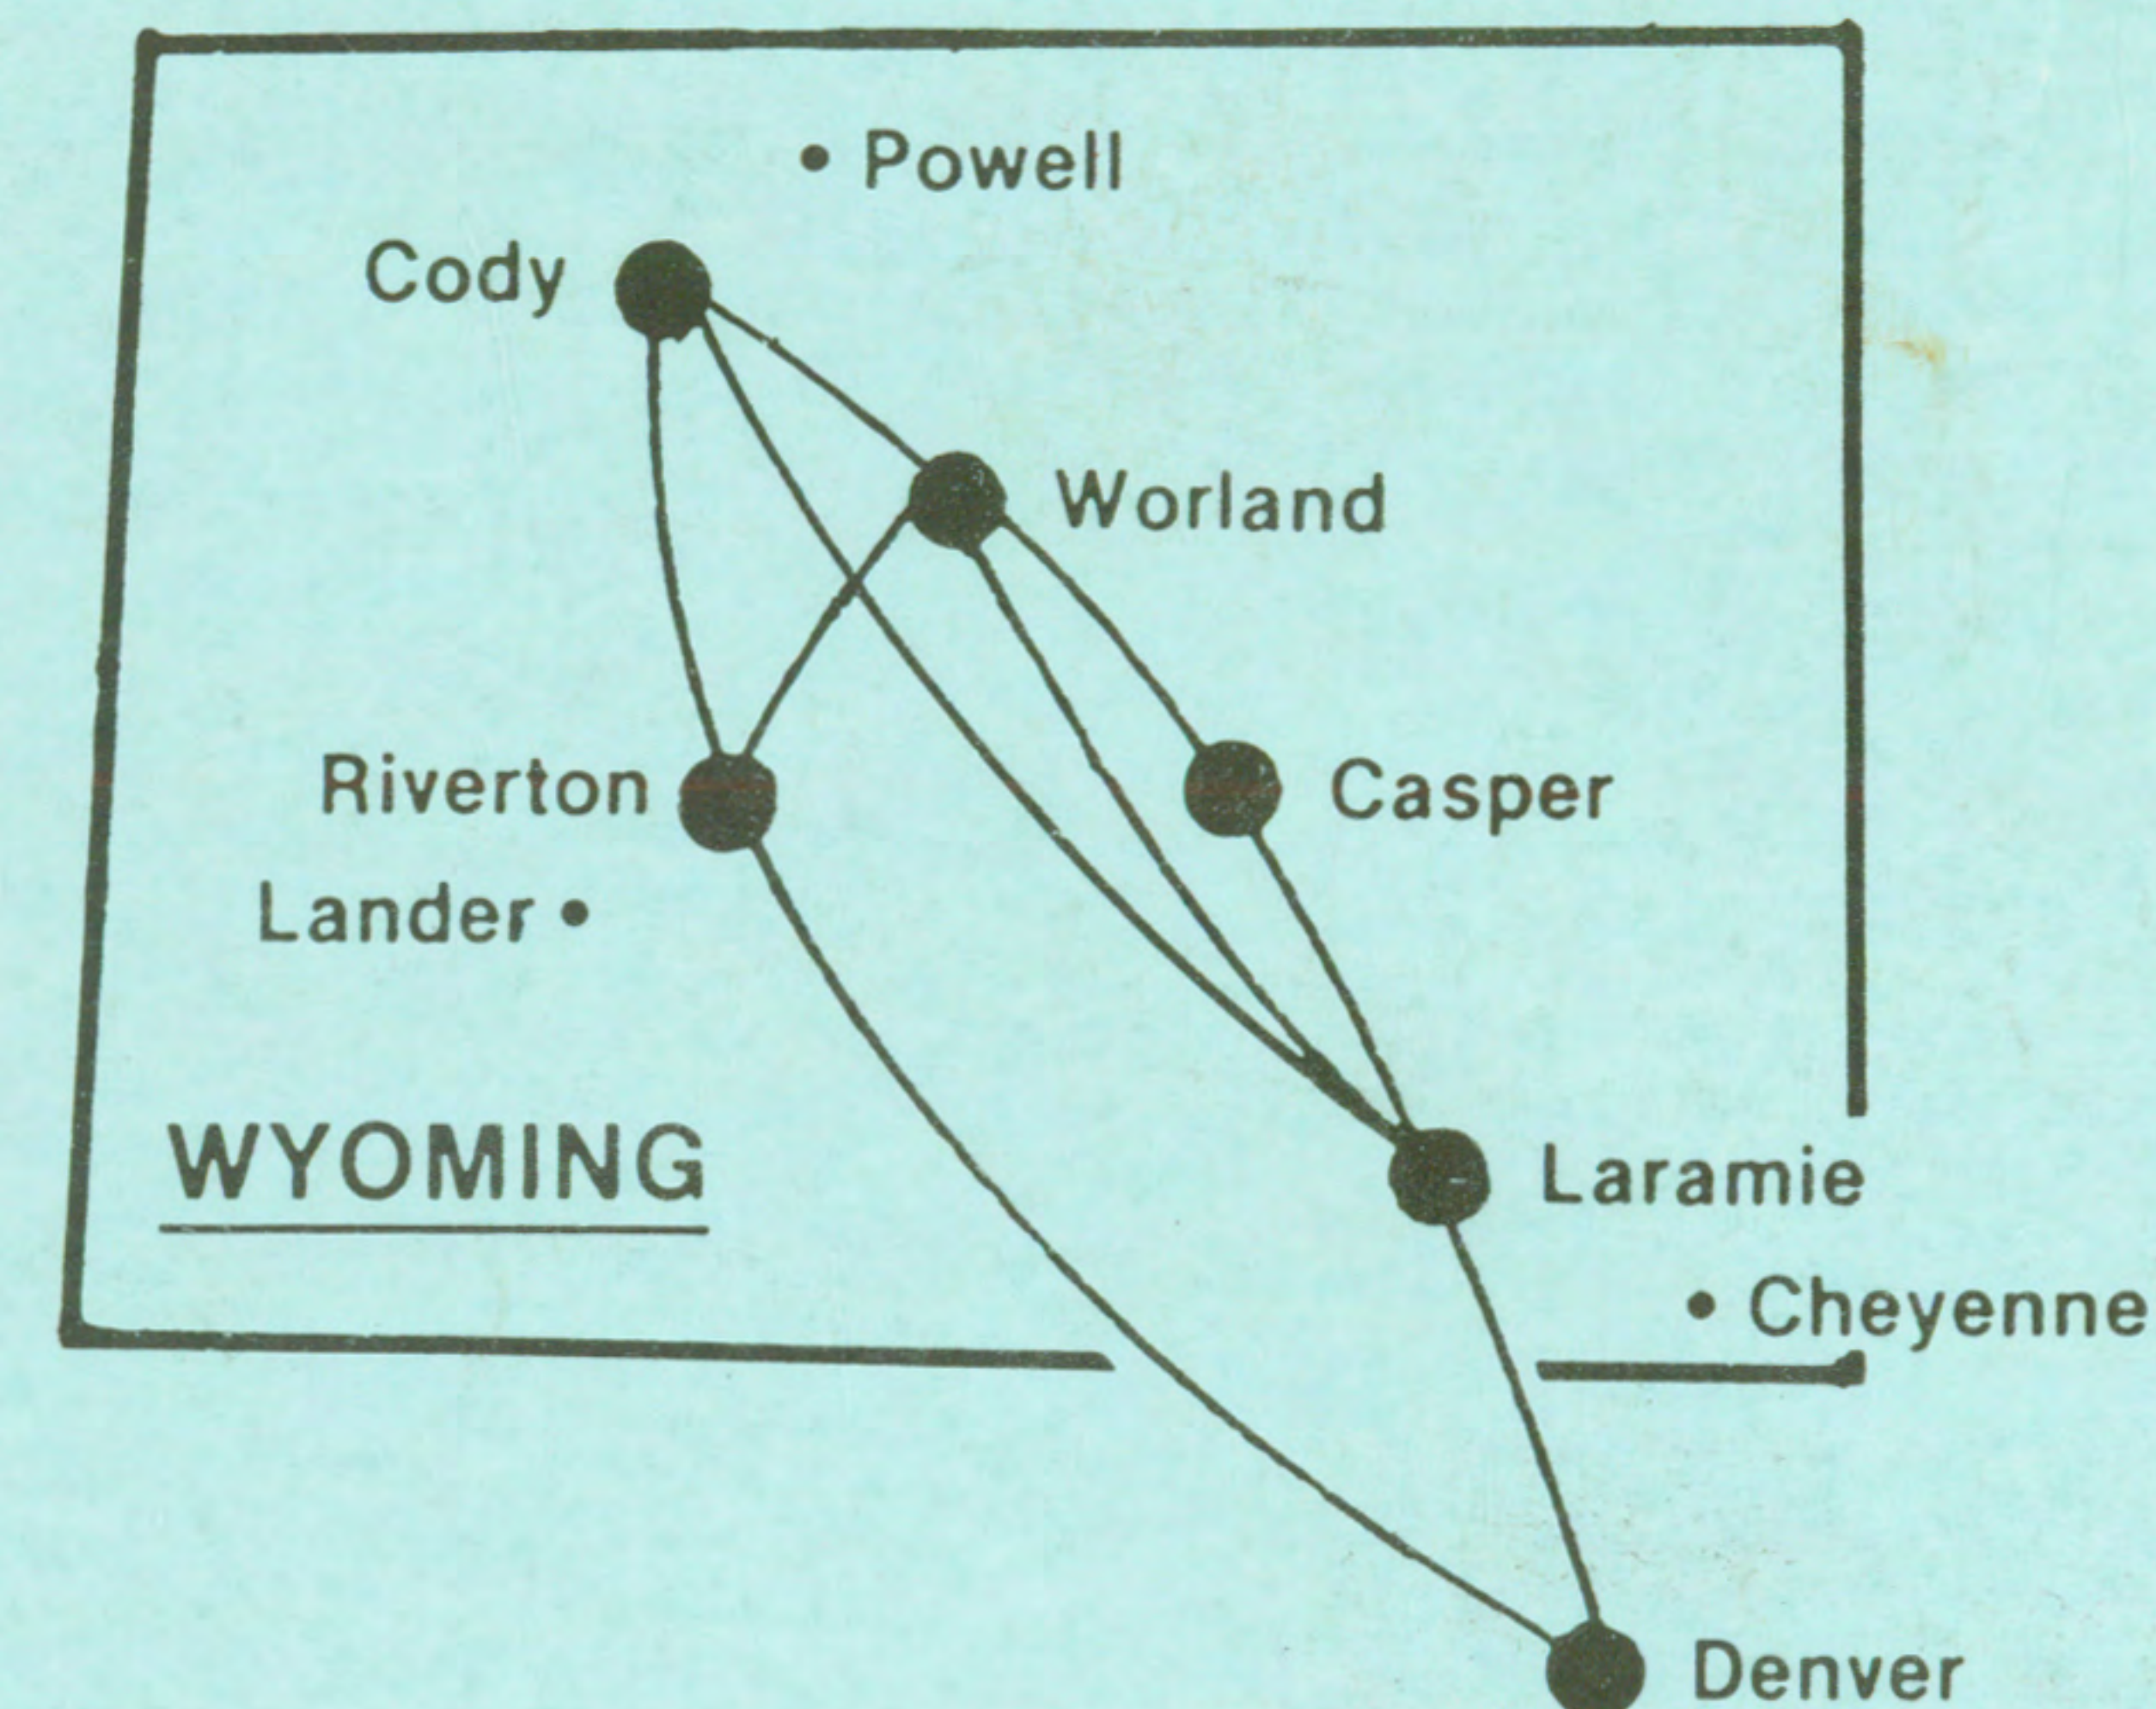

System Timetable

COLORADO

Effective
November 16, 1985