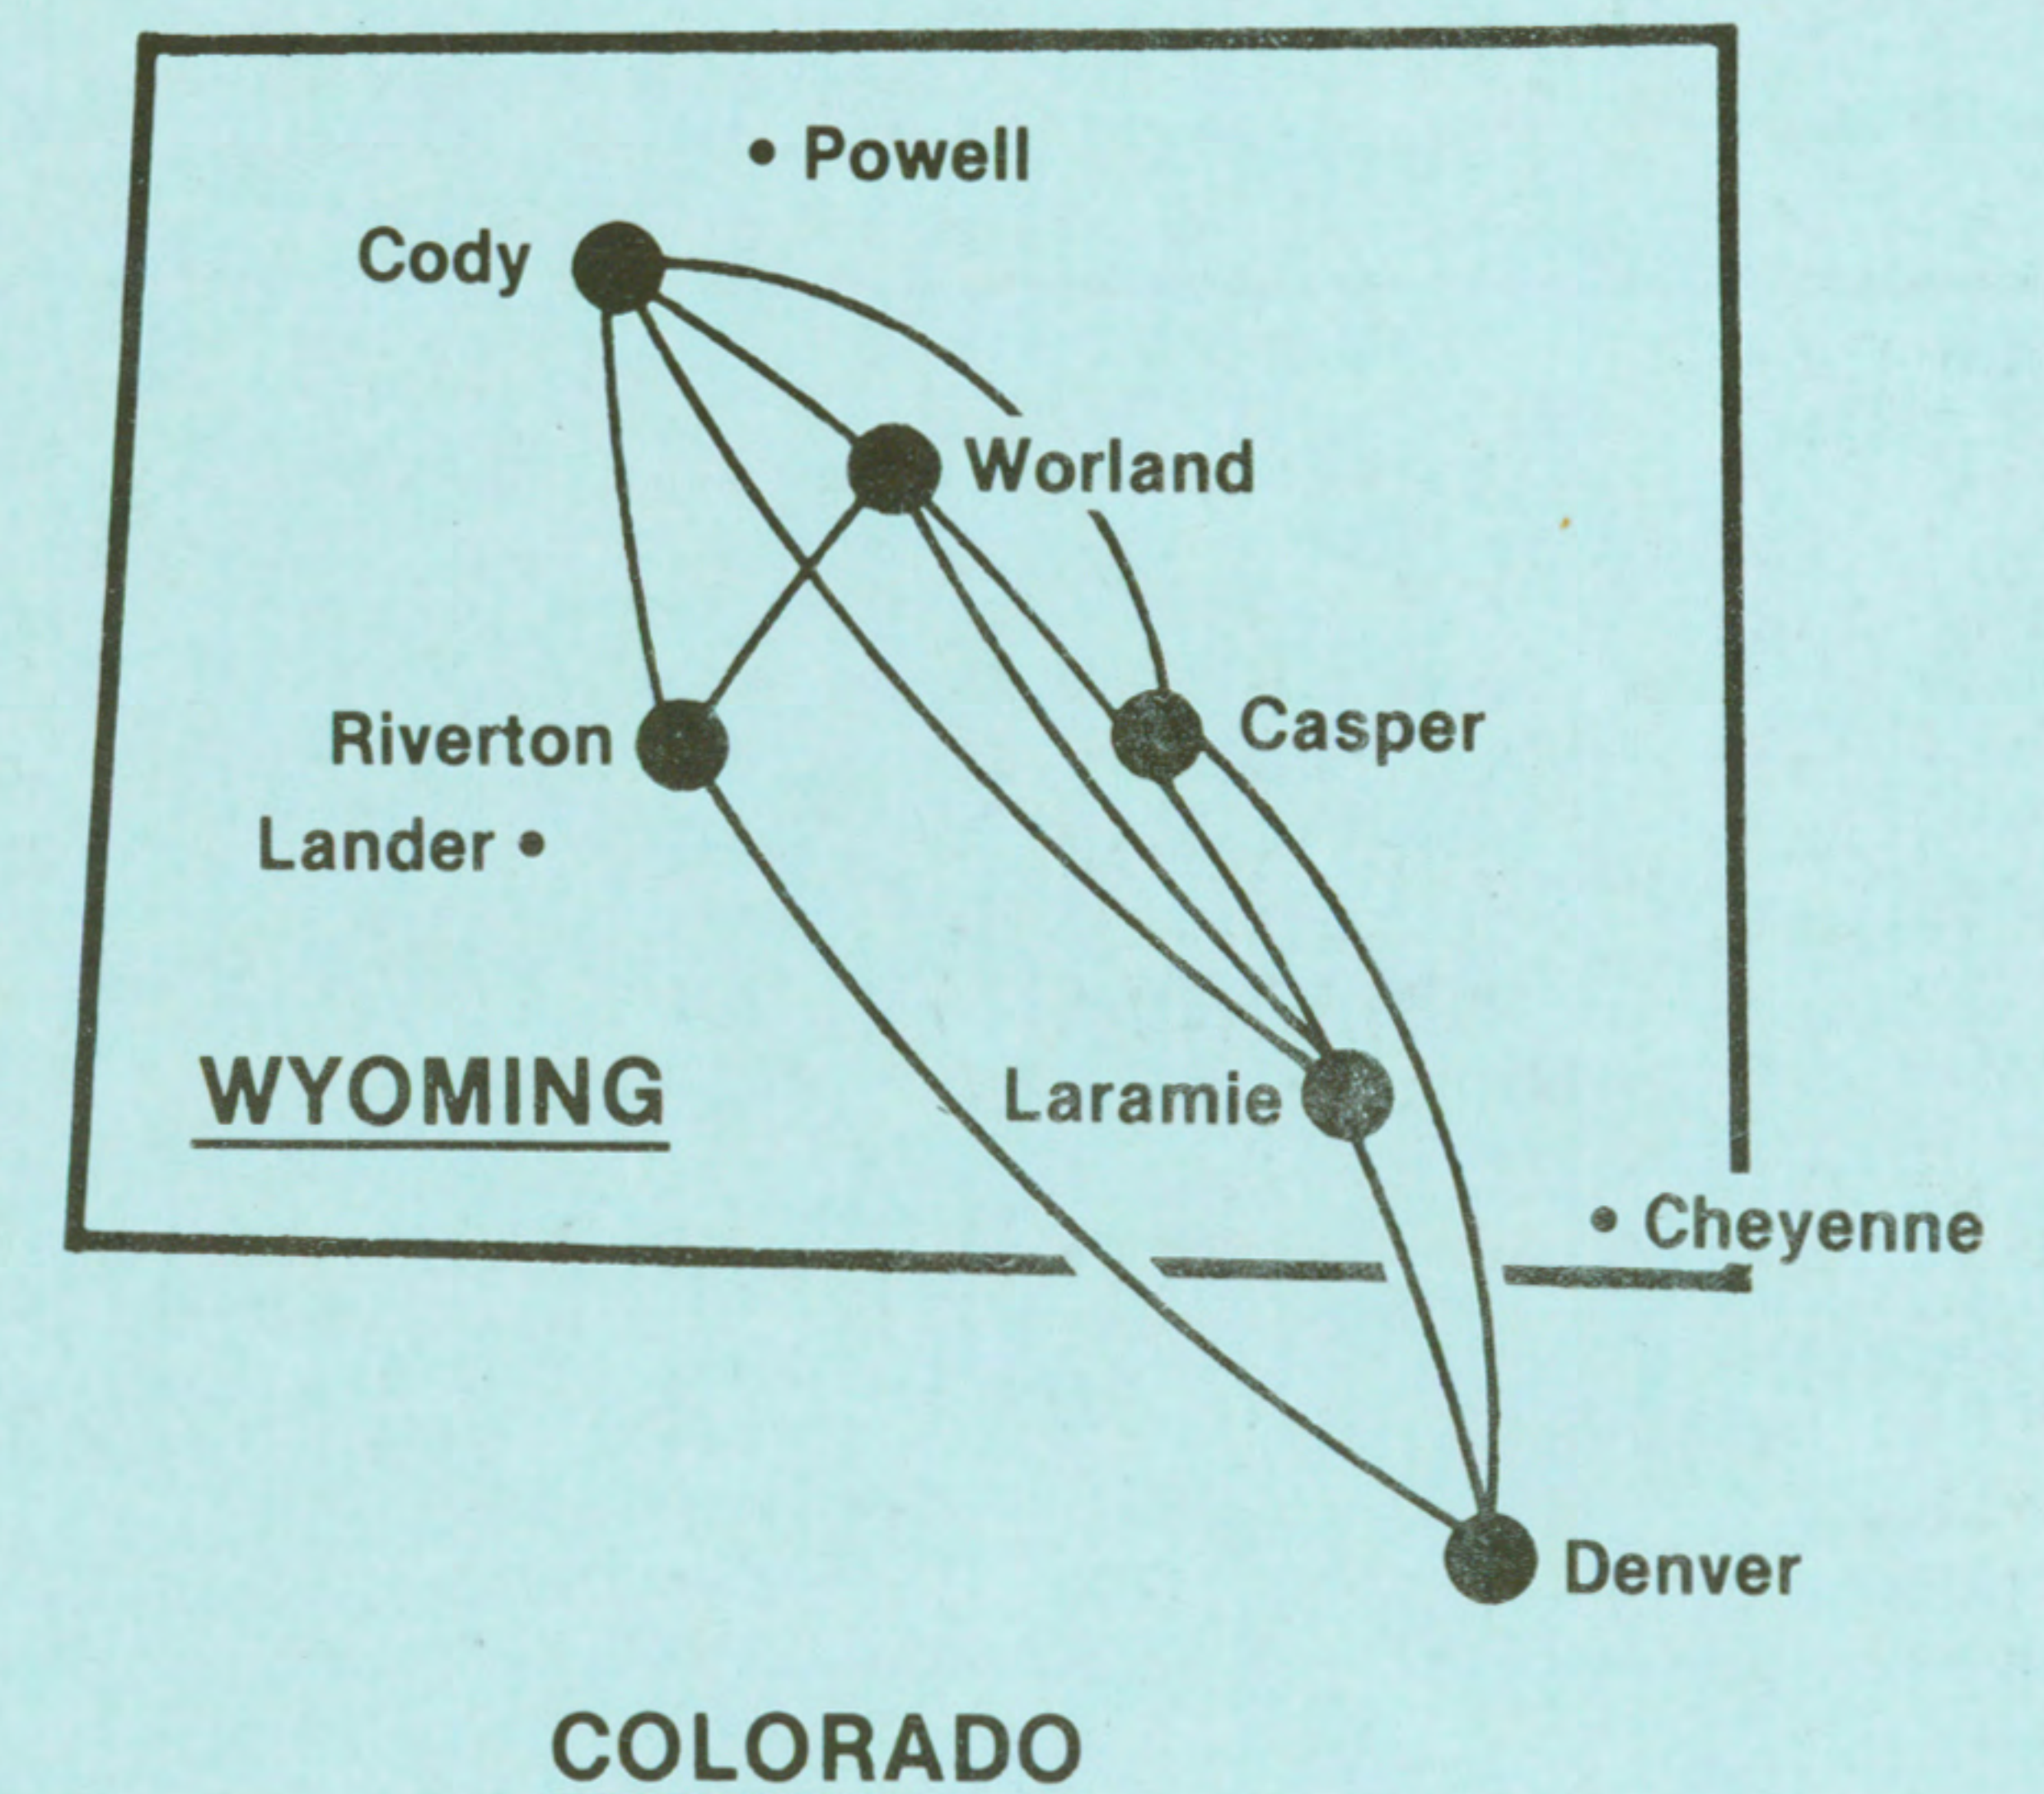

System Timetable

Effective
December 16, 1985