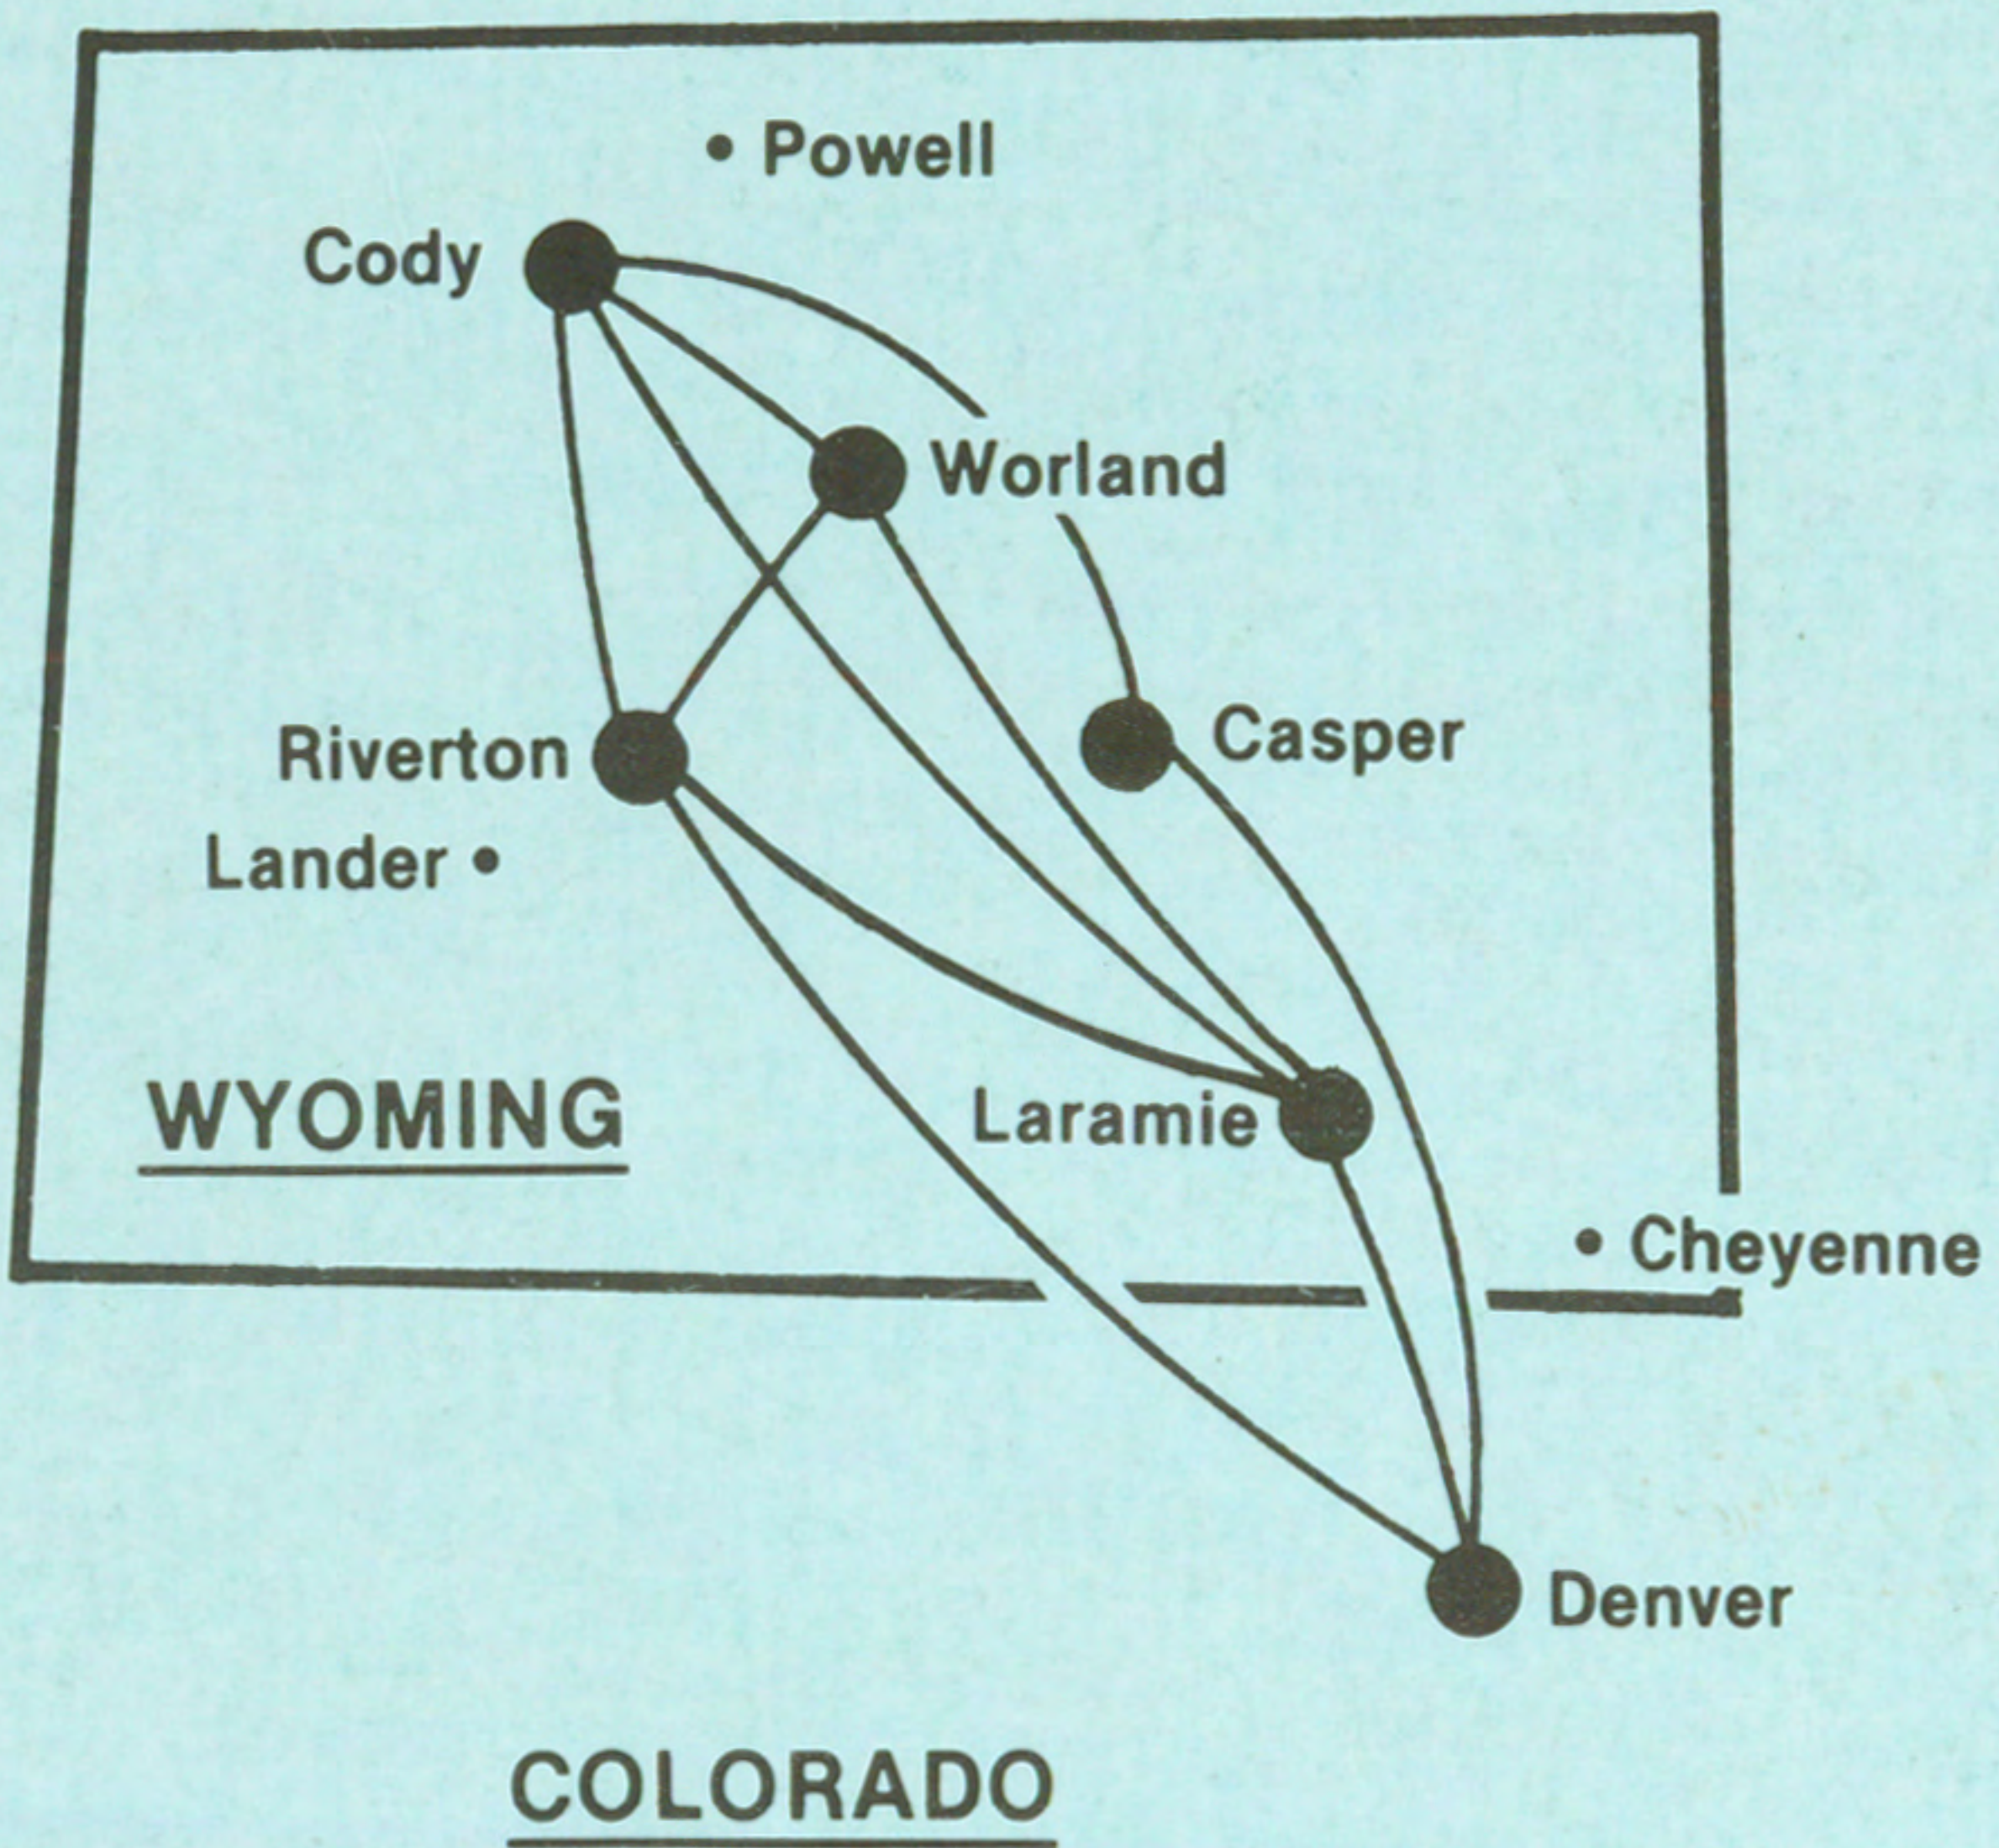

CENTENNIAL

Wyoming's Own Airline

System Timetable

Effective
February 22, 1986

American Airlines

**Connecting to
Another Airline?
Make Sure It's
American Airlines.**

The main reasons: service and convenience.

American's exceptional services save you time. Just three of the timesavers we offer are:

- ◆ Advance Seat Selection
- ◆ One-Stop Check-In
- ◆ Round-Trip Boarding Passes

Compare the service. Compare the fares. And you'll fly American. Don't settle for anything less than the best.

American offers convenient connections to more than 120 business and pleasure destinations throughout the continental U.S., Alaska and Hawaii, and in Mexico, Canada, the Caribbean and Europe.

If you've got to change airlines to get where you're going, you should know that Centennial and American Airlines have teamed up to make connections easier... and your trip better.

To RIVERTON

From Denver					
#140	Lv. 11:55a	Ar. 1:30p	Nonstop	Mon. thru Fri.	
#640	Lv. 11:55a	Ar. 1:30p	Nonstop	Sat. Only	
#740	Lv. 11:55a	Ar. 1:30p	Nonstop	Sun. Only	
#148	Lv. 8:20p	Ar. 10:15p	1-Stop	Mon. thru Fri.	
#748	Lv. 8:20p	Ar. 10:15p	1-Stop	Sun. Only	
From Laramie					
#148	Lv. 9:15p	Ar. 10:15p	Nonstop	Mon. thru Fri.	
#748	Lv. 9:15p	Ar. 10:15p	Nonstop	Sun. Only	
From Worland					
#141	Lv. 5:45a	Ar. 6:15a	Nonstop	Mon. thru Fri.	
#645	Lv. 7:45a	Ar. 8:15a	Nonstop	Sat. Only	
#745	Lv. 7:45a	Ar. 8:15a	Nonstop	Sun. Only	
#147	Lv. 2:30p	Ar. 3:00p	Nonstop	Mon. thru Fri.	
#747	Lv. 2:30p	Ar. 3:00p	Nonstop	Sun. Only	