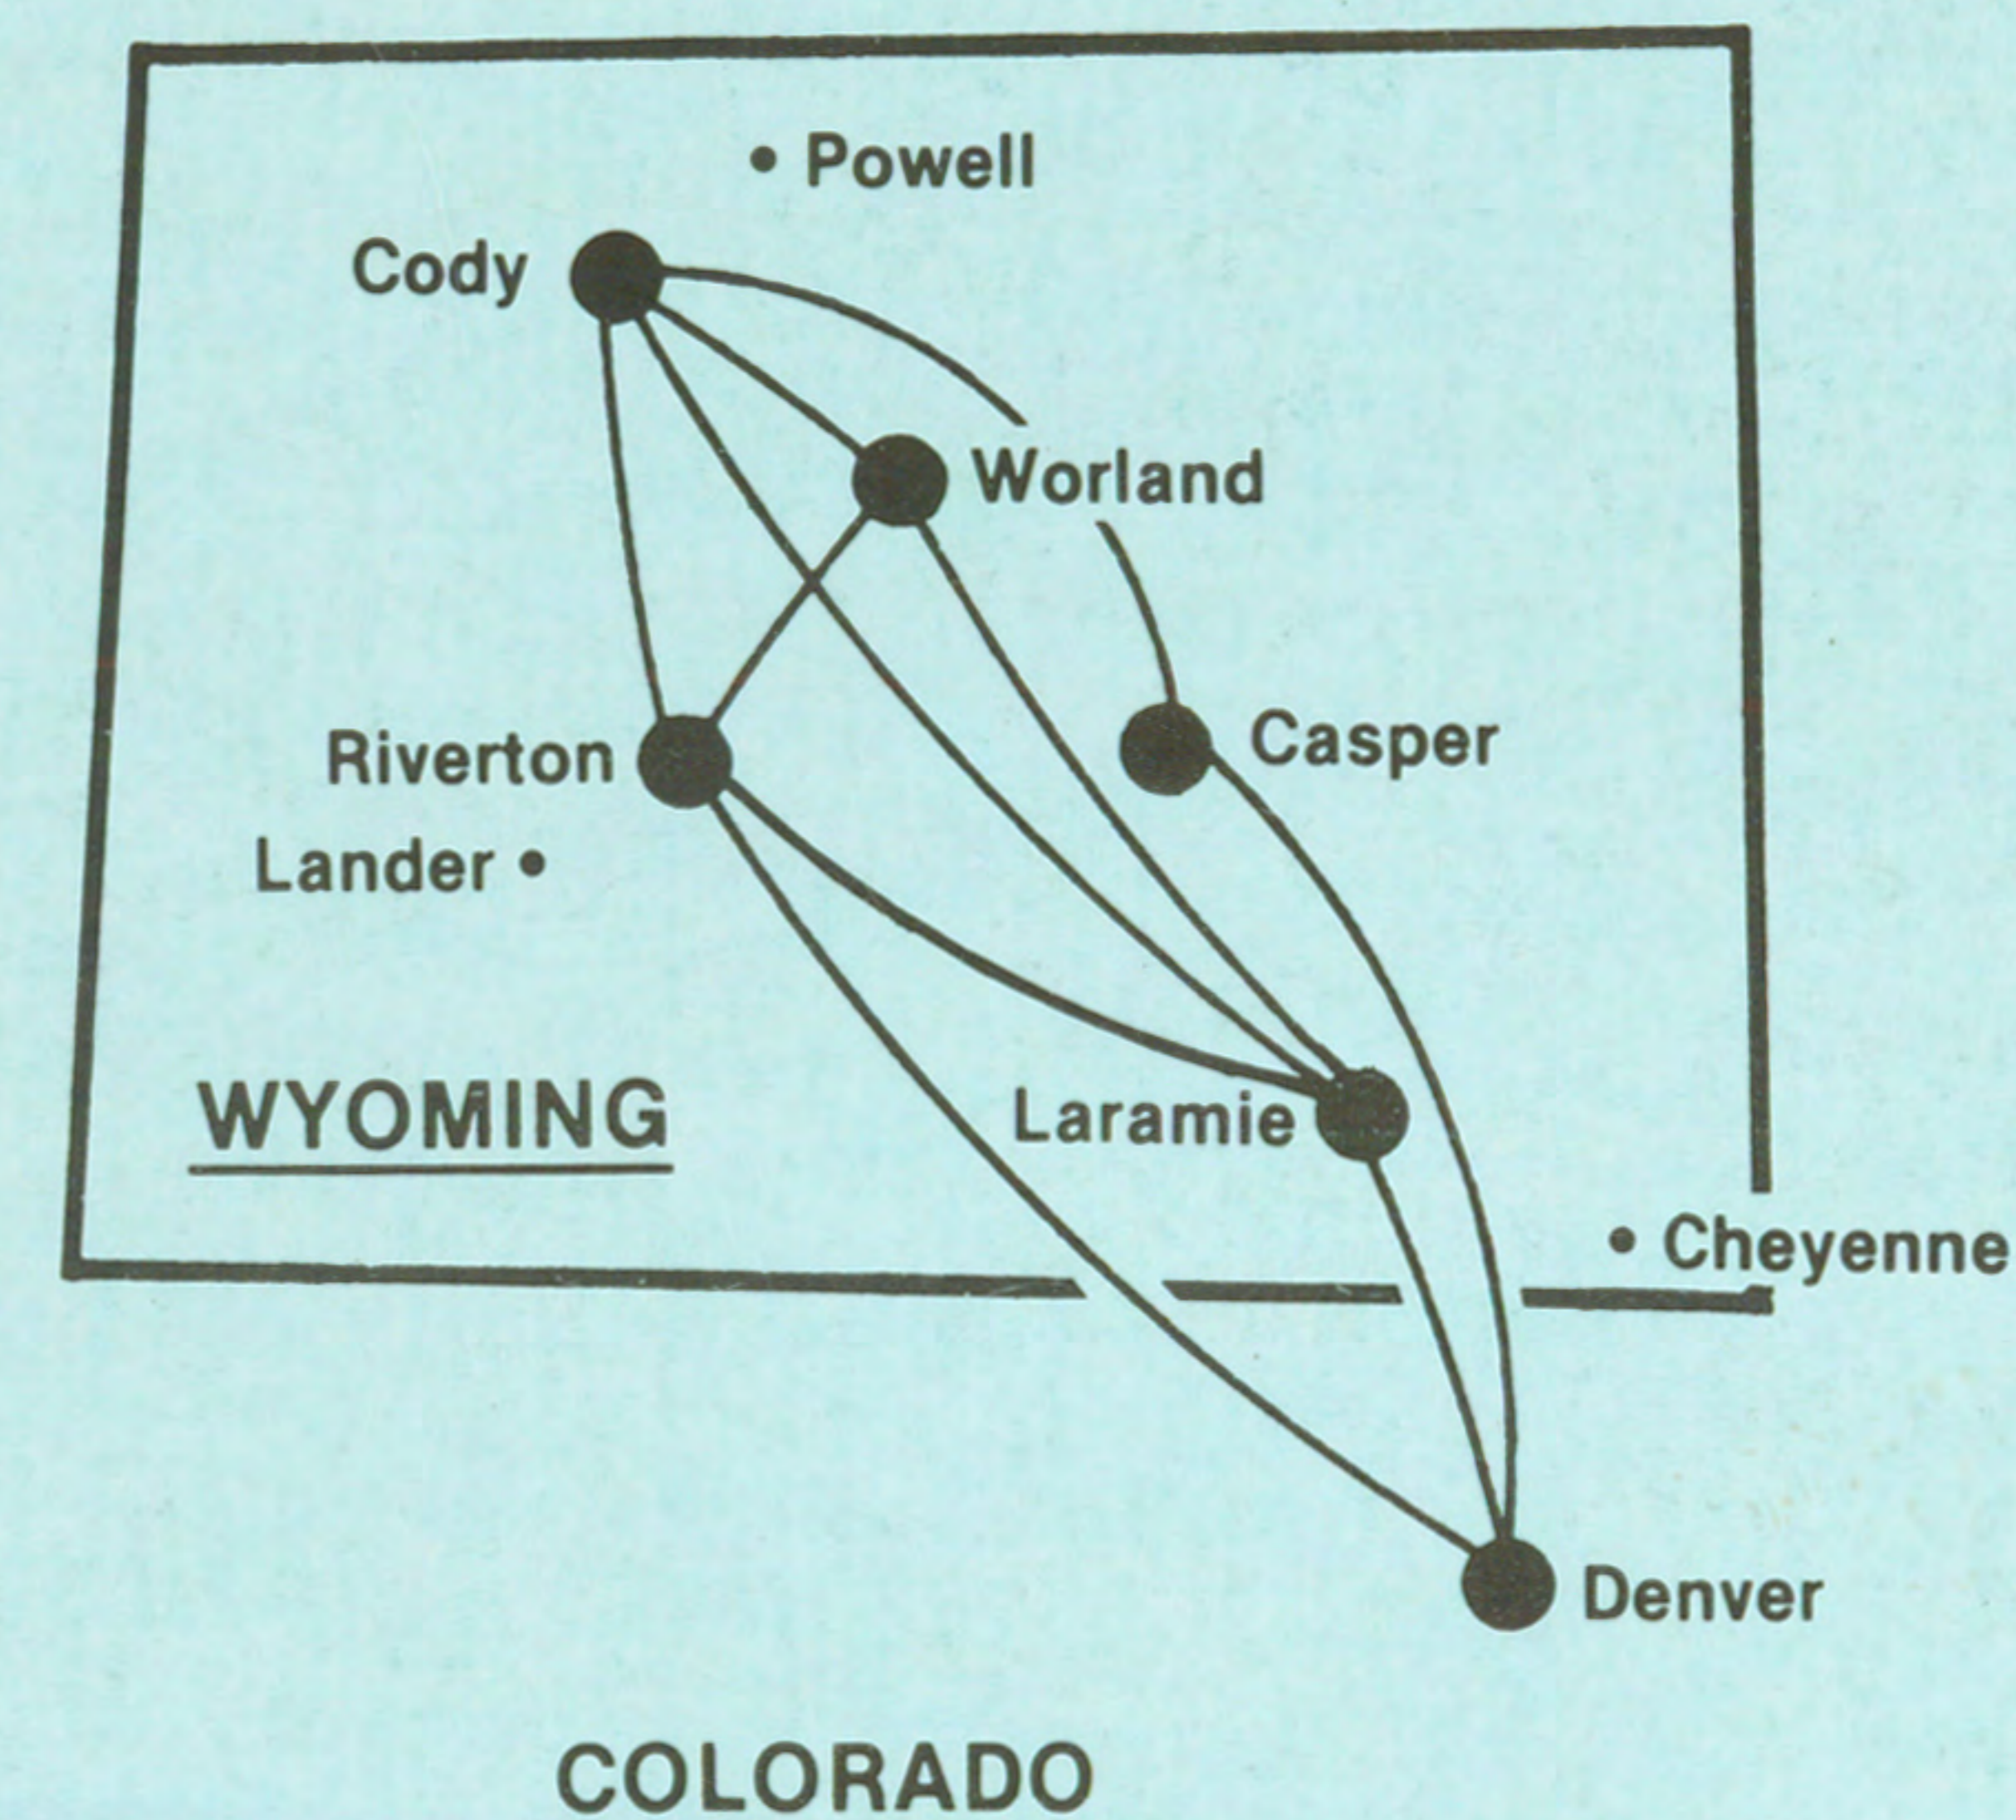

System Timetable

**Effective
February 22, 1986**