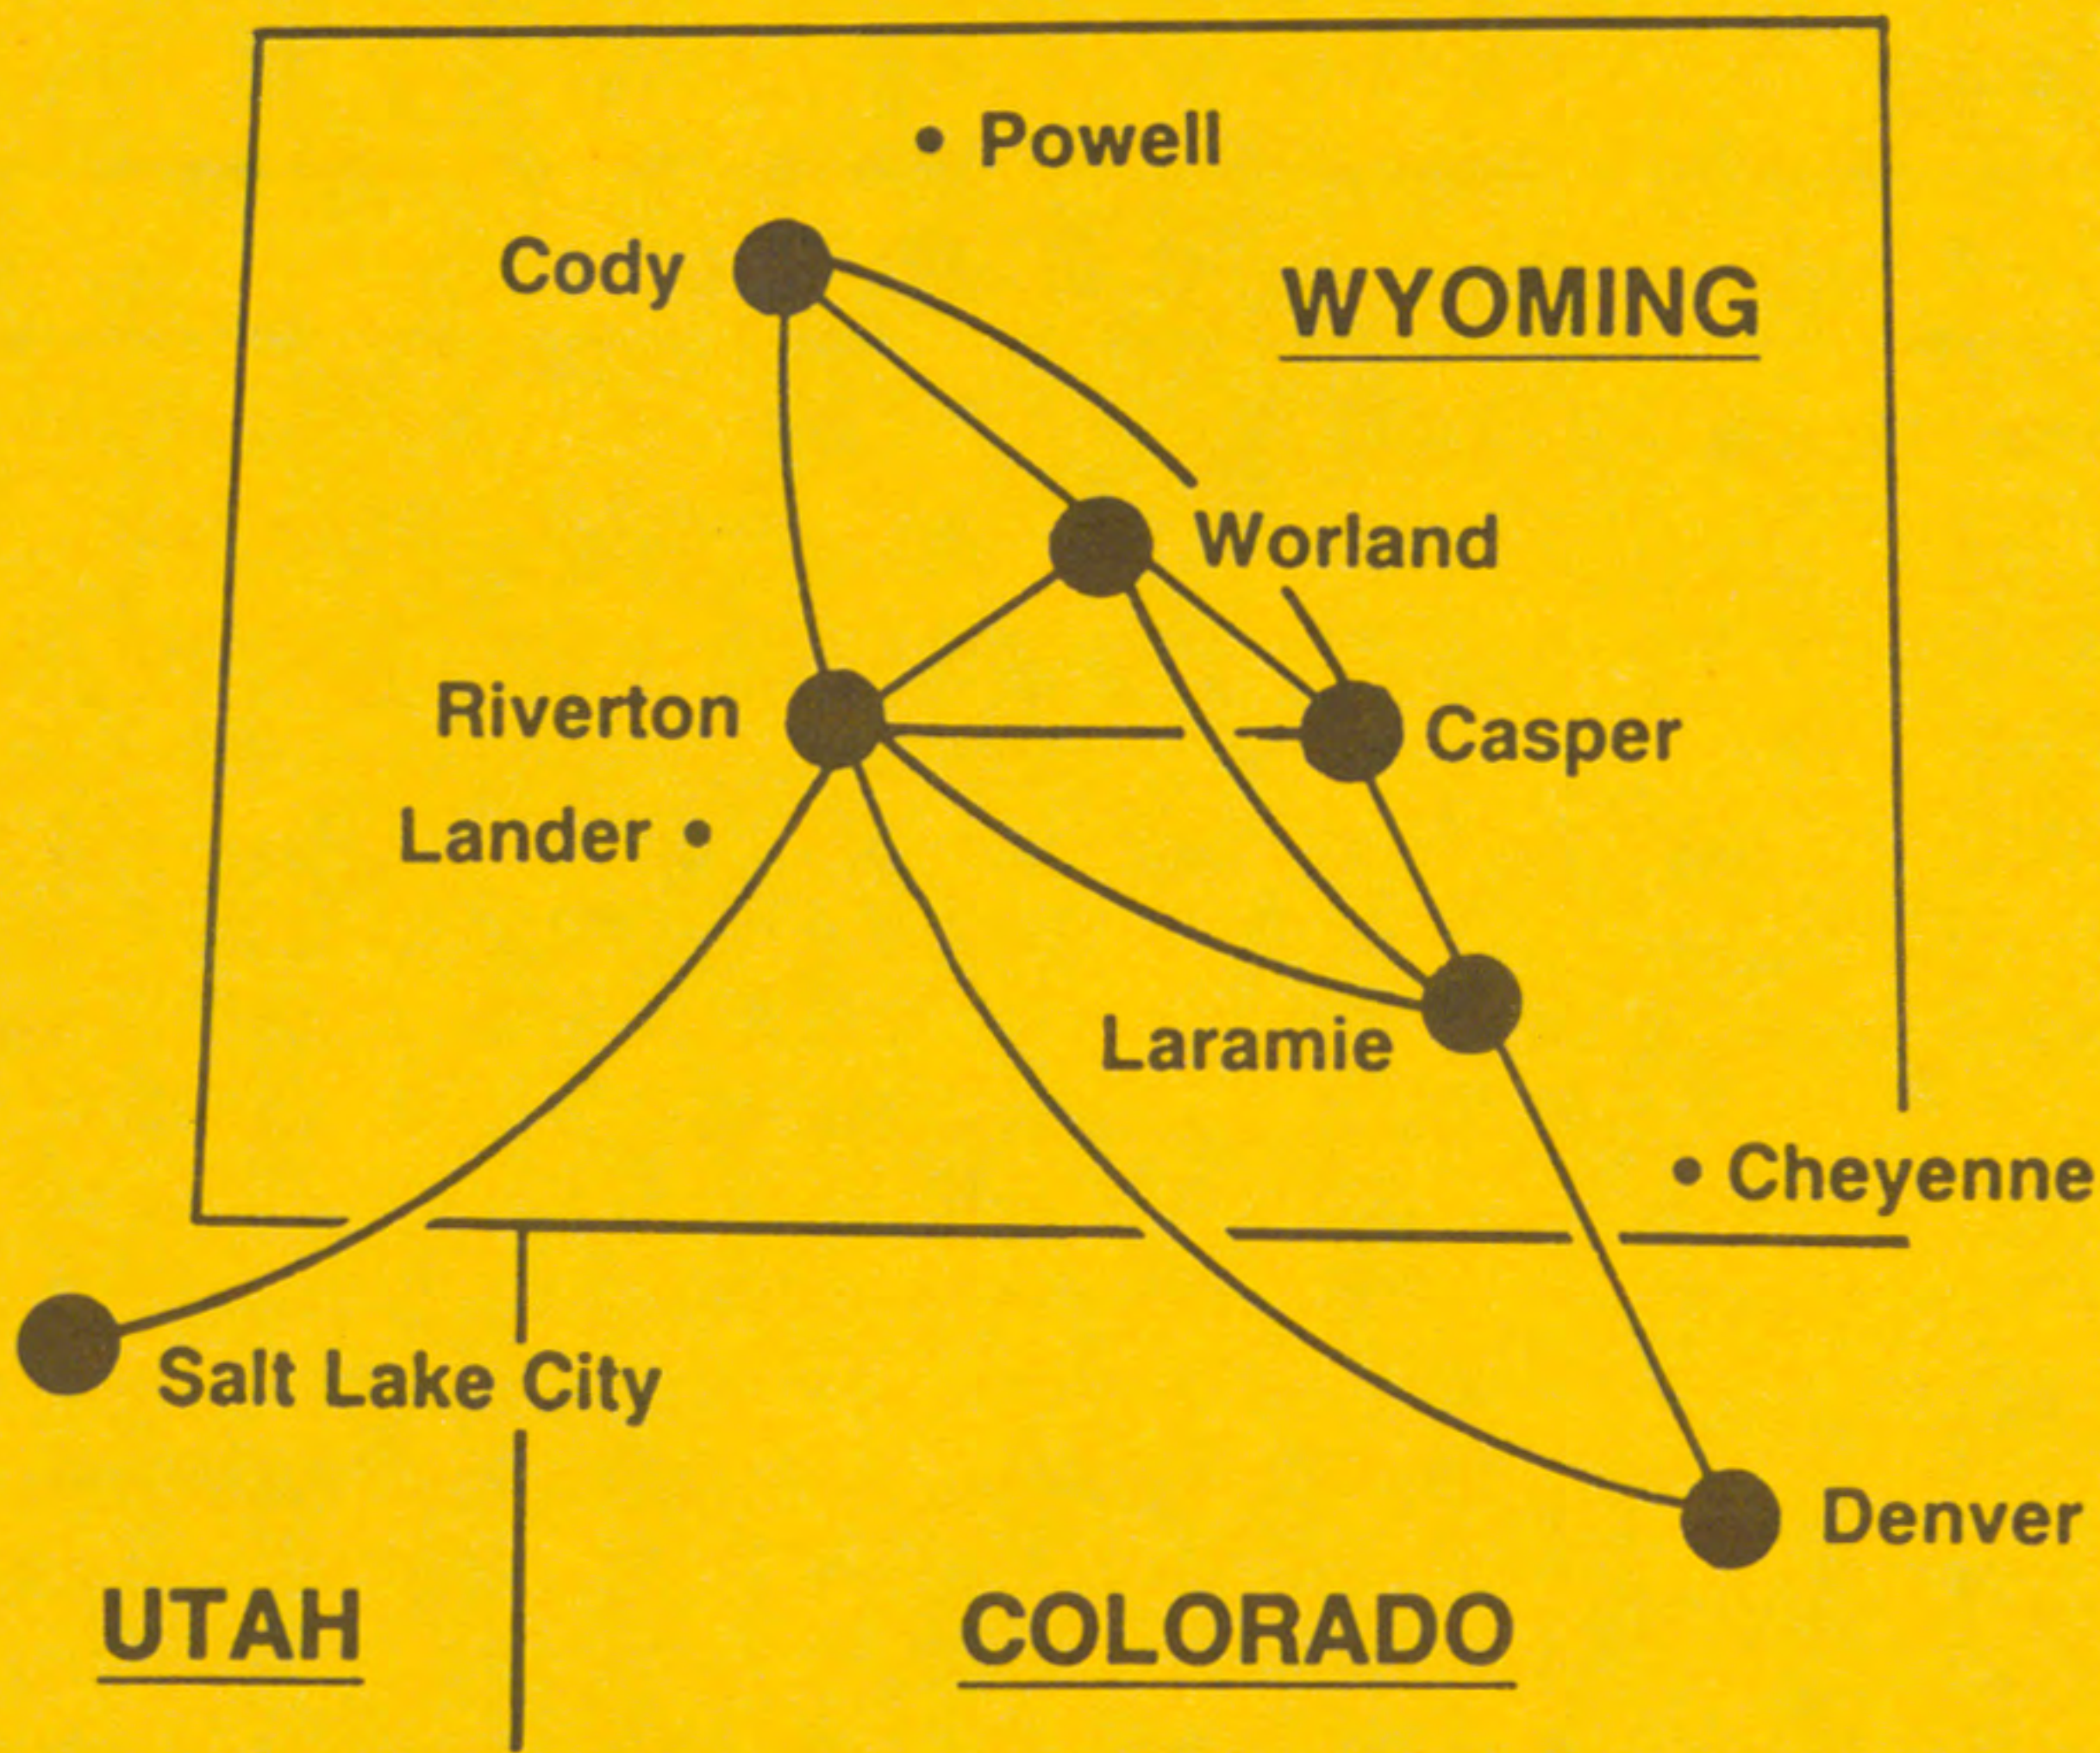

CENTENNIAL

Wyoming's Own Airline

System Timetable

Effective
October 26, 1986

American Airlines

Connecting to Another Airline? Make Sure It's American Airlines.

The main reasons: service and convenience.

American's exceptional services save you time. Just three of the timesavers we offer are:

- ◆ Advance Seat Selection
- ◆ One-Stop Check-In
- ◆ Round-Trip Boarding Passes

Compare the service. Compare the fares. And you'll fly American. Don't settle for anything less than the best.

American offers convenient connections to more than 120 business and pleasure destinations throughout the continental U.S., Alaska and Hawaii, and in Mexico, Canada, the Caribbean and Europe.

#159 Lv. 2:25 pm Ar. 4:25 pm 2-Stop Except Sat.

From Denver#120 Lv. 8:00 am Ar. 8:50 am Nonstop Mon. thru Fri.
#152 Lv. 10:55 am Ar. 11:45 am Nonstop Except Sat.
#646 Lv. 10:55 am Ar. 11:45 am Nonstop Sat. Only
#622* Lv. 3:40 pm Ar. 4:25 pm Nonstop Sat. Only
#124 Lv. 5:45 pm Ar. 6:35 pm Nonstop Except Sat.
#144 Lv. 8:10 pm Ar. 9:00 pm Nonstop Except Sat.**From Riverton**#131*/124 Lv. 4:25 pm Ar. 6:35 pm Connection Mon. thru Fri.
#759*/124 Lv. 4:25 pm Ar. 6:35 pm Connection Sun. Only**From Worland**#141 Lv. 5:25 am Ar. 6:50 am 1-Stop Mon. thru Fri.
#941 Lv. 7:45 am Ar. 8:50 am Nonstop Sat. & Sun.
#159 Lv. 3:00 pm Ar. 4:25 pm 1-Stop Except Sat.**To RIVERTON****From Casper**