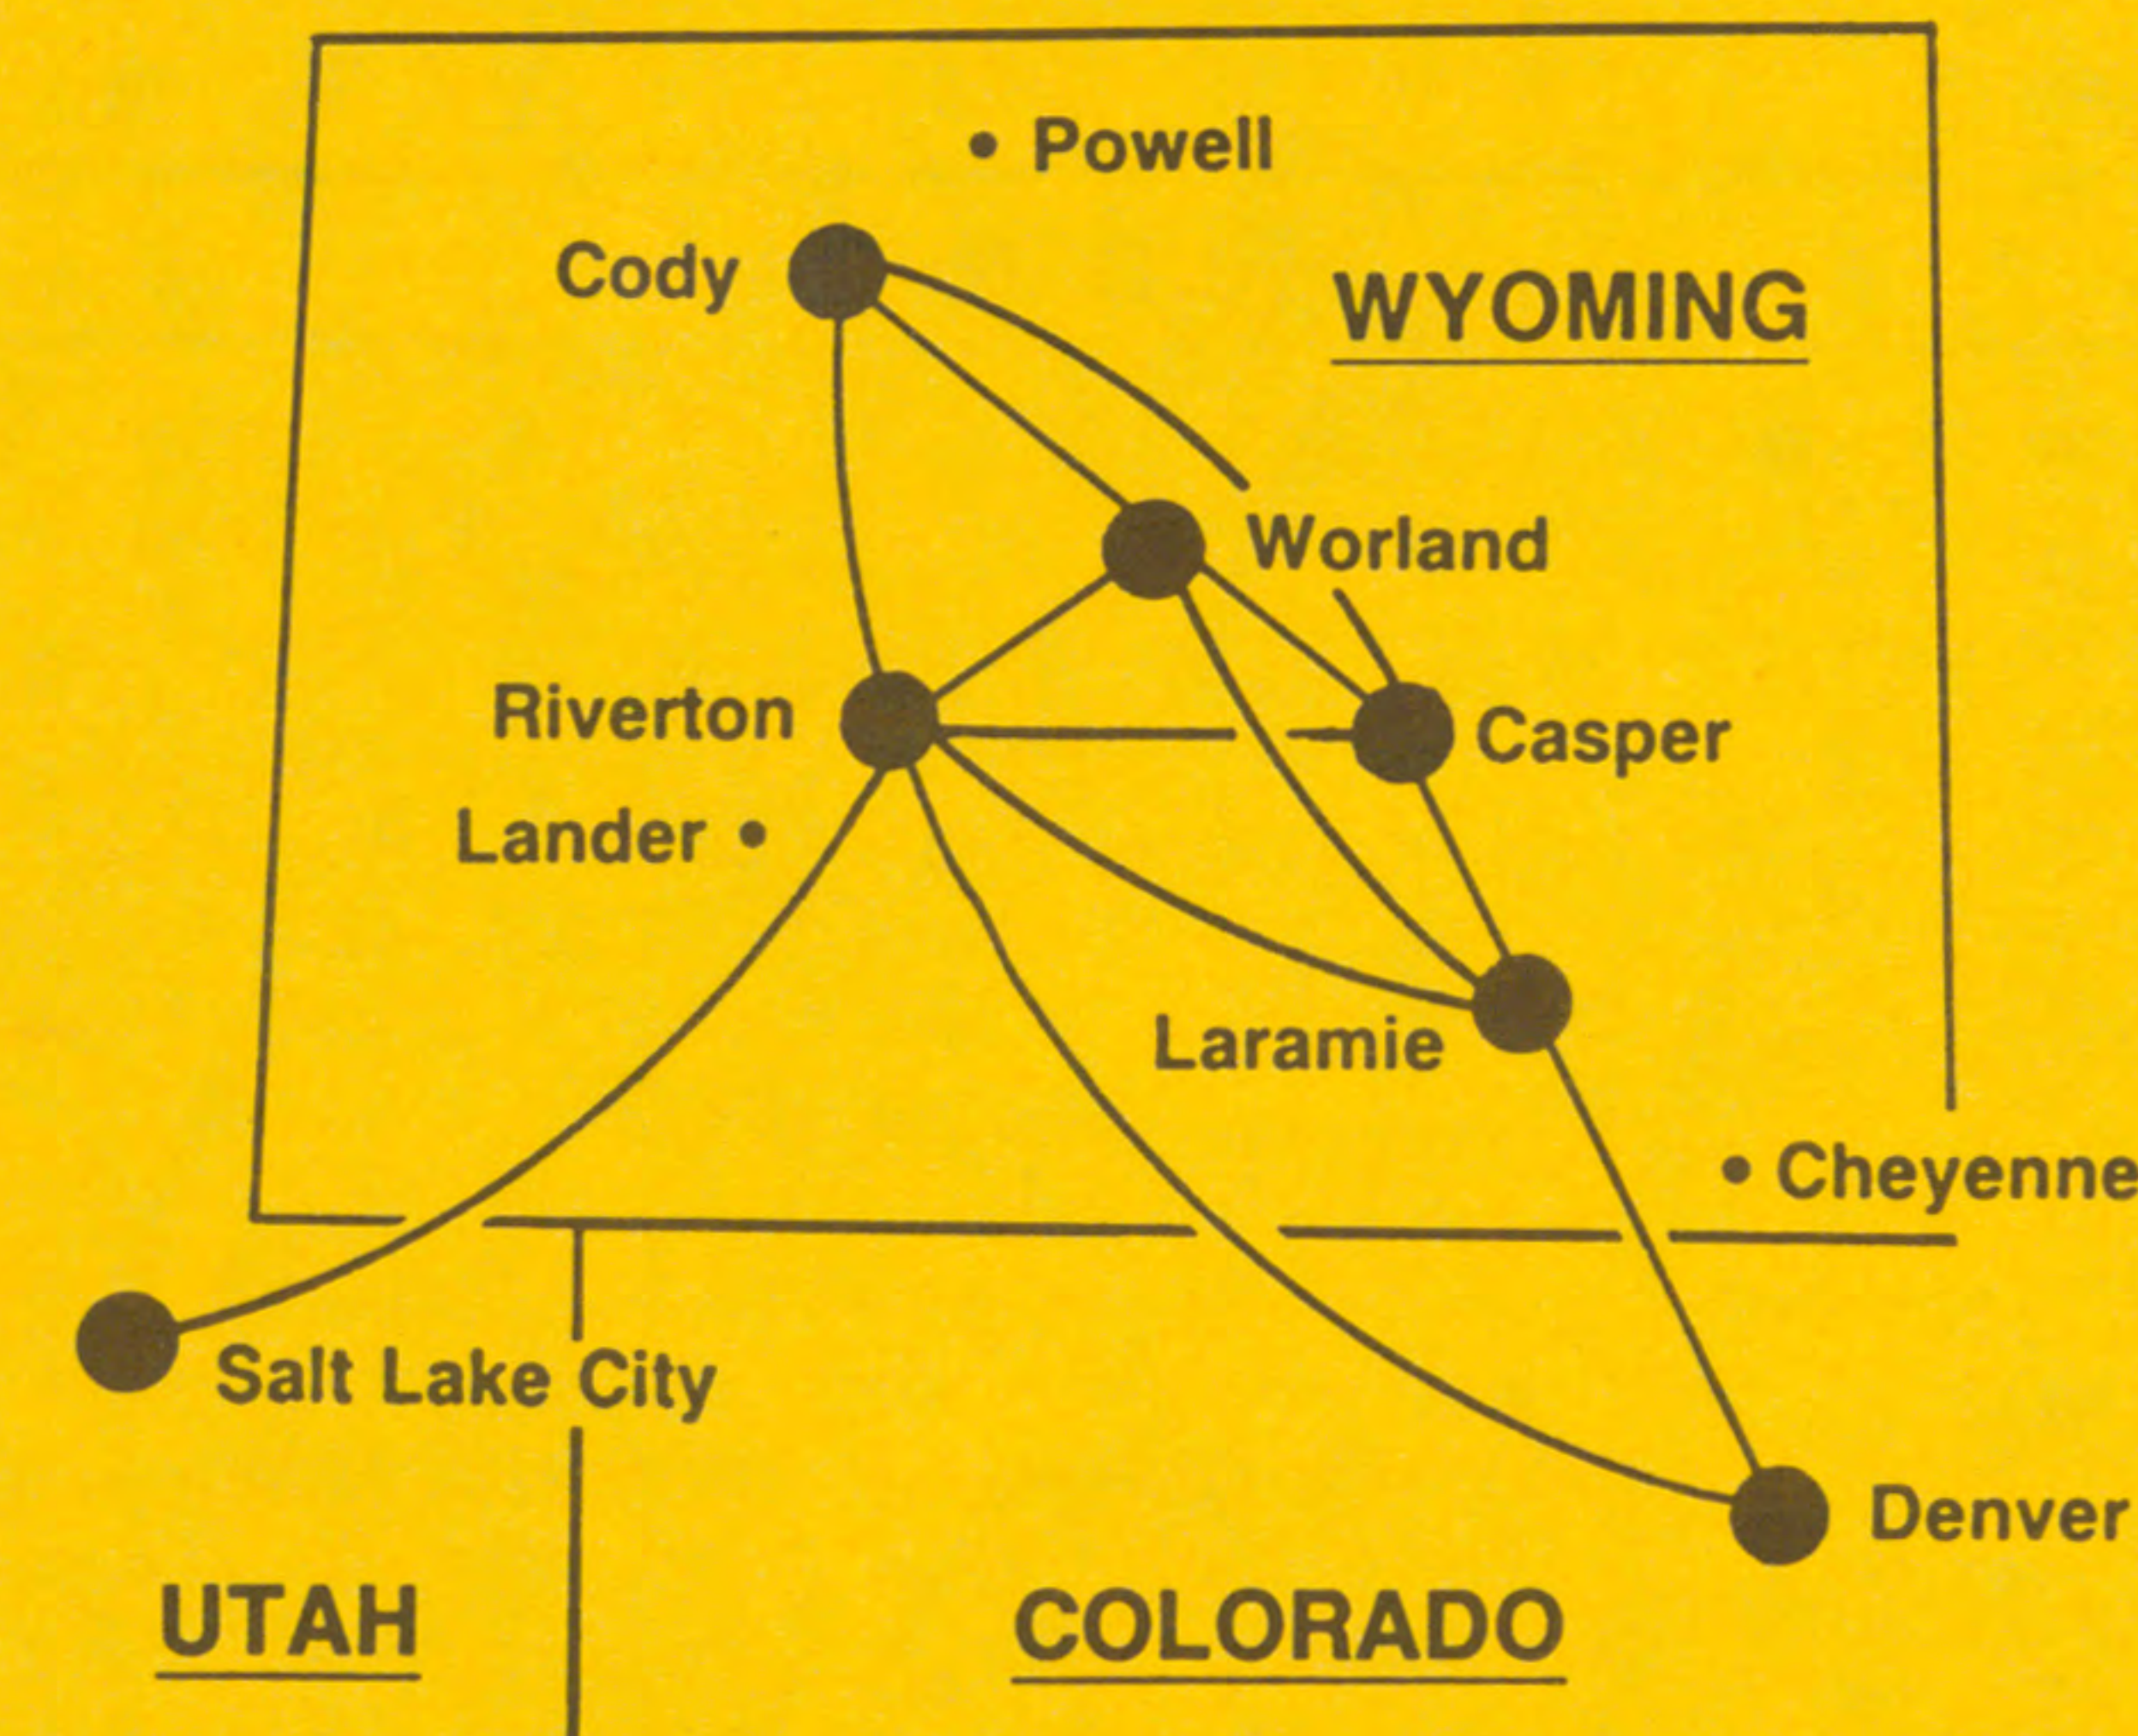

System Timetable

Effective
October 26, 1986