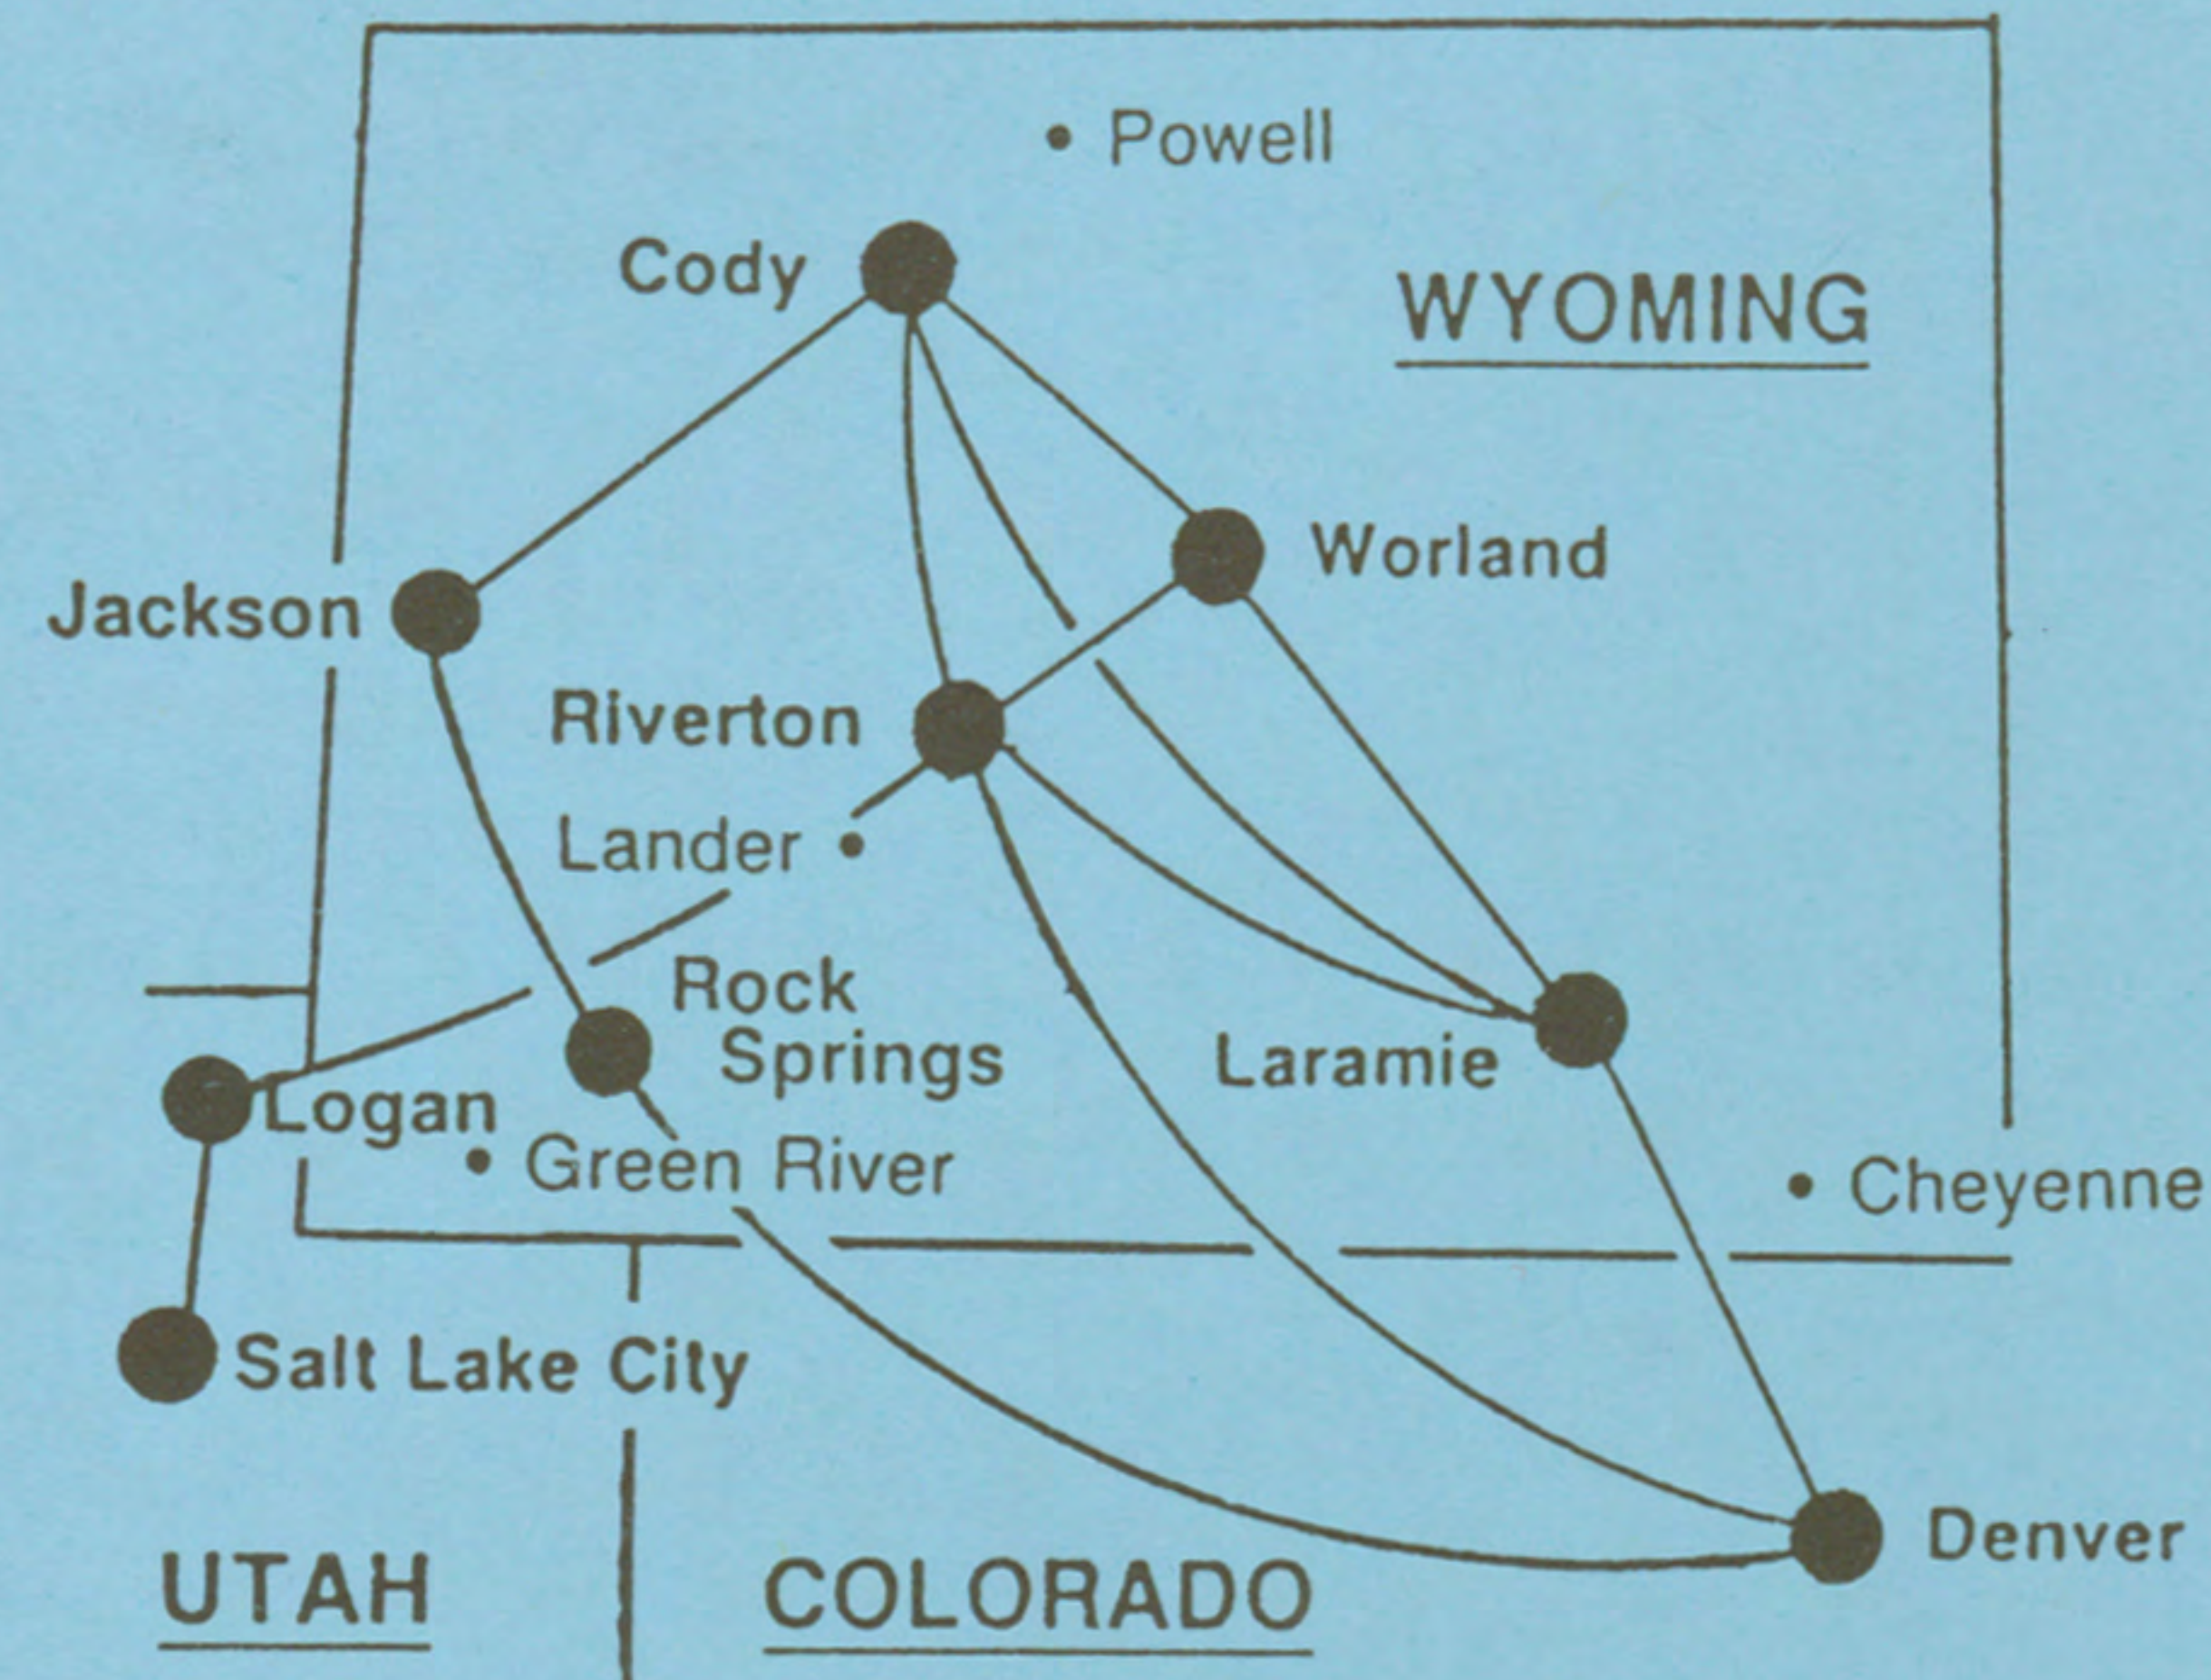

From Worland

#141*/251	Lv. 5:35 am	Ar. 8:05 am	Connection	Mon. thru Fri.

To WORLAND

From Cody

#253/154	Lv. 1:00 pm	Ar. 2:15 pm	Connection	Except Sat.
#253/654	Lv. 1:00 pm	Ar. 2:15 pm	Connection	Sat. Only

From Denver

#154	Lv. 11:40 am	Ar. 2:15 pm	2-Stop	Except Sat.
#654	Lv. 11:40 am	Ar. 2:15 pm	2-Stop	Sat. Only
#158*	Lv. 6:15 pm	Ar. 8:20 pm	1-Stop	Daily
#146	Lv. 9:00 pm	Ar. 11:30 pm	2-Stop+	Except Sat.

From Laramie

#154	Lv. 12:40 pm	Ar. 2:15 pm	1-Stop	Except Sat.
#654	Lv. 12:40 pm	Ar. 2:15 pm	1-Stop	Sat. Only
#146	Lv. 10:00 pm	Ar. 11:30 pm	1-Stop+	Except Sat.

From Logan

#250/154	Lv. 10:45 am	Ar. 2:15 pm	Connection	Except Sat.
#250/654	Lv. 10:45 am	Ar. 2:15 pm	Connection	Sat. Only
#256/158*	Lv. 5:55 pm	Ar. 8:20 pm	Connection	Except Sat.
#656/158*	Lv. 5:55 pm	Ar. 8:20 pm	Connection	Sat. Only
#258/146	Lv. 10:05 pm	Ar. 11:30 pm	Connection	Except Sat.

From Riverton

#154	Lv. 1:50 pm	Ar. 2:15 pm	Nonstop	Except Sat.
#654	Lv. 1:50 pm	Ar. 2:15 pm	Nonstop	Sat. Only
#158*	Lv. 7:55 pm	Ar. 8:20 pm	Nonstop	Daily
#146	Lv. 11:05 pm	Ar. 11:30 pm	Nonstop	Except Sat.

From Rock Springs

#105*/158*	Lv. 4:00 pm	Ar. 8:20 pm	Connection	Daily

From Salt Lake City

#250/154	Lv. 10:10 am	Ar. 2:15 pm	Connection	Except Sat.
#250/654	Lv. 10:10 am	Ar. 2:15 pm	Connection	Sat. Only
#256/158*	Lv. 5:15 pm	Ar. 8:20 pm	Connection	Daily
#656/158*	Lv. 5:15 am	Ar. 8:20 pm	Connection	Sat. Only
#258/146	Lv. 9:30 pm	Ar. 11:30 pm	Connection	Except Sat.

The CENTENNIAL System

The
CENTENNIAL
BEECHCRAFT 1900
Pressurized Prop-Jet
Comfort

DENVER CHECK-IN

Ticket Counter: Concourse "A"
Gate: A9

SALT LAKE CITY CHECK-IN

Ticket Counter: Terminal One
Gate: S