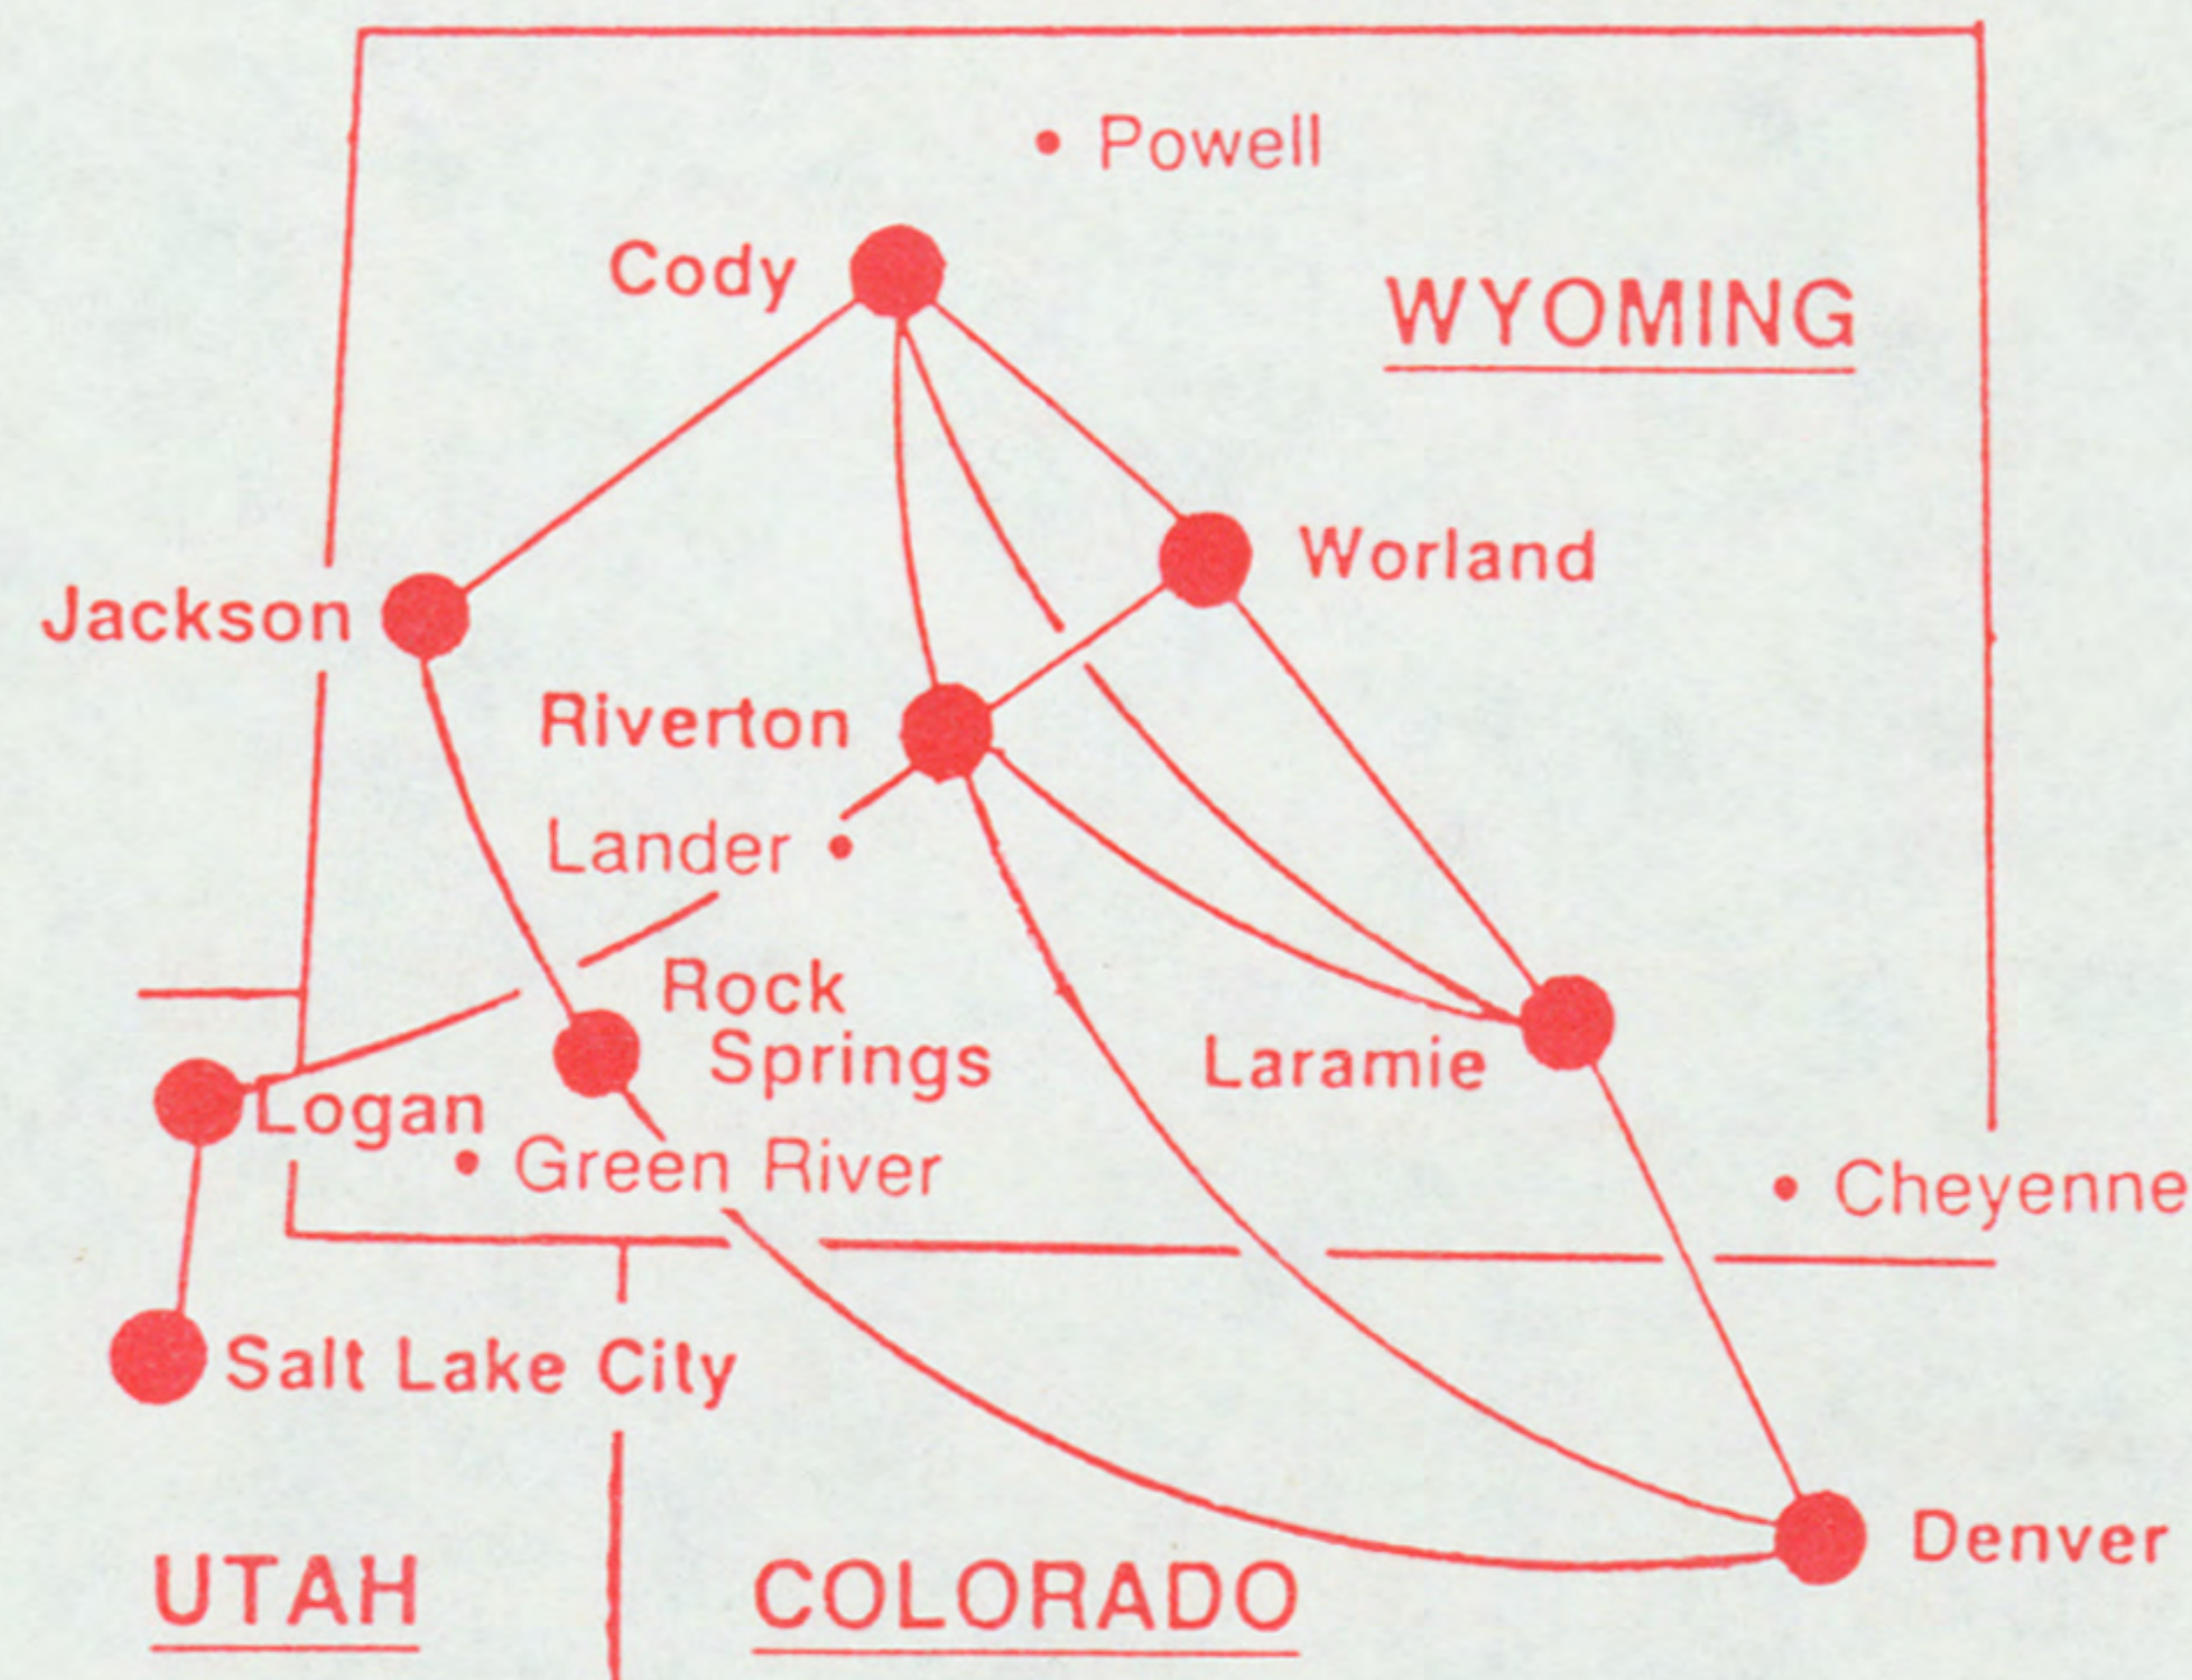

To Worland

#250* Lv. 10:10 am Ar. 12:15 pm 2-Stop Daily
#656* Lv. 5:15 pm Ar. 7:20 pm 2-Stop Sat. Only
#258* Lv. 9:30 pm Ar. 11:35 pm 2-Stop Except Sat.

From WORLAND

To Cody

#250*/253* Lv. 12:25 pm Ar. 12:50 pm Nonstop Daily
#159 Lv. 2:40 pm Ar. 3:05 pm Nonstop Daily
#158 Lv. 8:35 pm Ar. 9:00 pm Nonstop Daily

To Denver

#141 Lv. 5:55 am Ar. 8:10 am 2-Stop Mon. thru Fri.
#941 Lv. 7:30 am Ar. 9:40 am 2-Stop Sat. & Sun.
#159 Lv. 2:40 pm Ar. 5:15 pm 2-Stop Daily

To Laramie

#141 Lv. 5:55 am Ar. 7:25 am 1-Stop Mon. thru Fri.
#941 Lv. 7:30 am Ar. 8:55 am 1-Stop Sat. & Sun.
#159/158 Lv. 2:40 pm Ar. 6:55 pm Connection Daily

To Logan

#141/251* Lv. 5:55 am Ar. 7:40 am Connection Mon. thru Fri.
#253* Lv. 12:25 pm Ar. 2:50 pm 2-Stop Daily
#159/257* Lv. 2:40 pm Ar. 7:55 pm Connection Except Sat.

To Riverton

#141 Lv. 5:55 am Ar. 6:25 am Nonstop Mon. thru Fri.
#941 Lv. 7:30 am Ar. 8:00 am Nonstop Sat. & Sun.
#253* Lv. 12:25 pm Ar. 1:30 pm 1-Stop Daily
#159 Lv. 2:40 pm Ar. 3:50 pm 1-Stop Daily

To Rock Springs

#159/106 Lv. 2:40 pm Ar. 7:20 pm Connection Daily

To Salt Lake City

#141/251* Lv. 5:55 am Ar. 8:15 am Connection Mon. thru Fri.
#253* Lv. 12:25 pm Ar. 3:20 pm 3-Stop Daily
#159/257* Lv. 2:40 pm Ar. 8:30 pm Connection Except Sat.

* Denotes Beechcraft C-99 equipment; all other flights operated with 1900s.

The CENTENNIAL System

The
CENTENNIAL
BEECHCRAFT 1900
Pressurized Prop-Jet
Comfort

DENVER CHECK-IN

Ticket Counter: Concourse "A"
Gate: A9

SALT LAKE CITY CHECK-IN

Ticket Counter: Terminal One
Gate: S

CENTENNIAL

Wyoming's Own Airline

System Timetable

Effective
February 14, 1987

New Service
TO
LOGAN, UTAH!

CENTENNIAL AIRLINES

Post Office Box 1860
Worland, Wyoming 82401