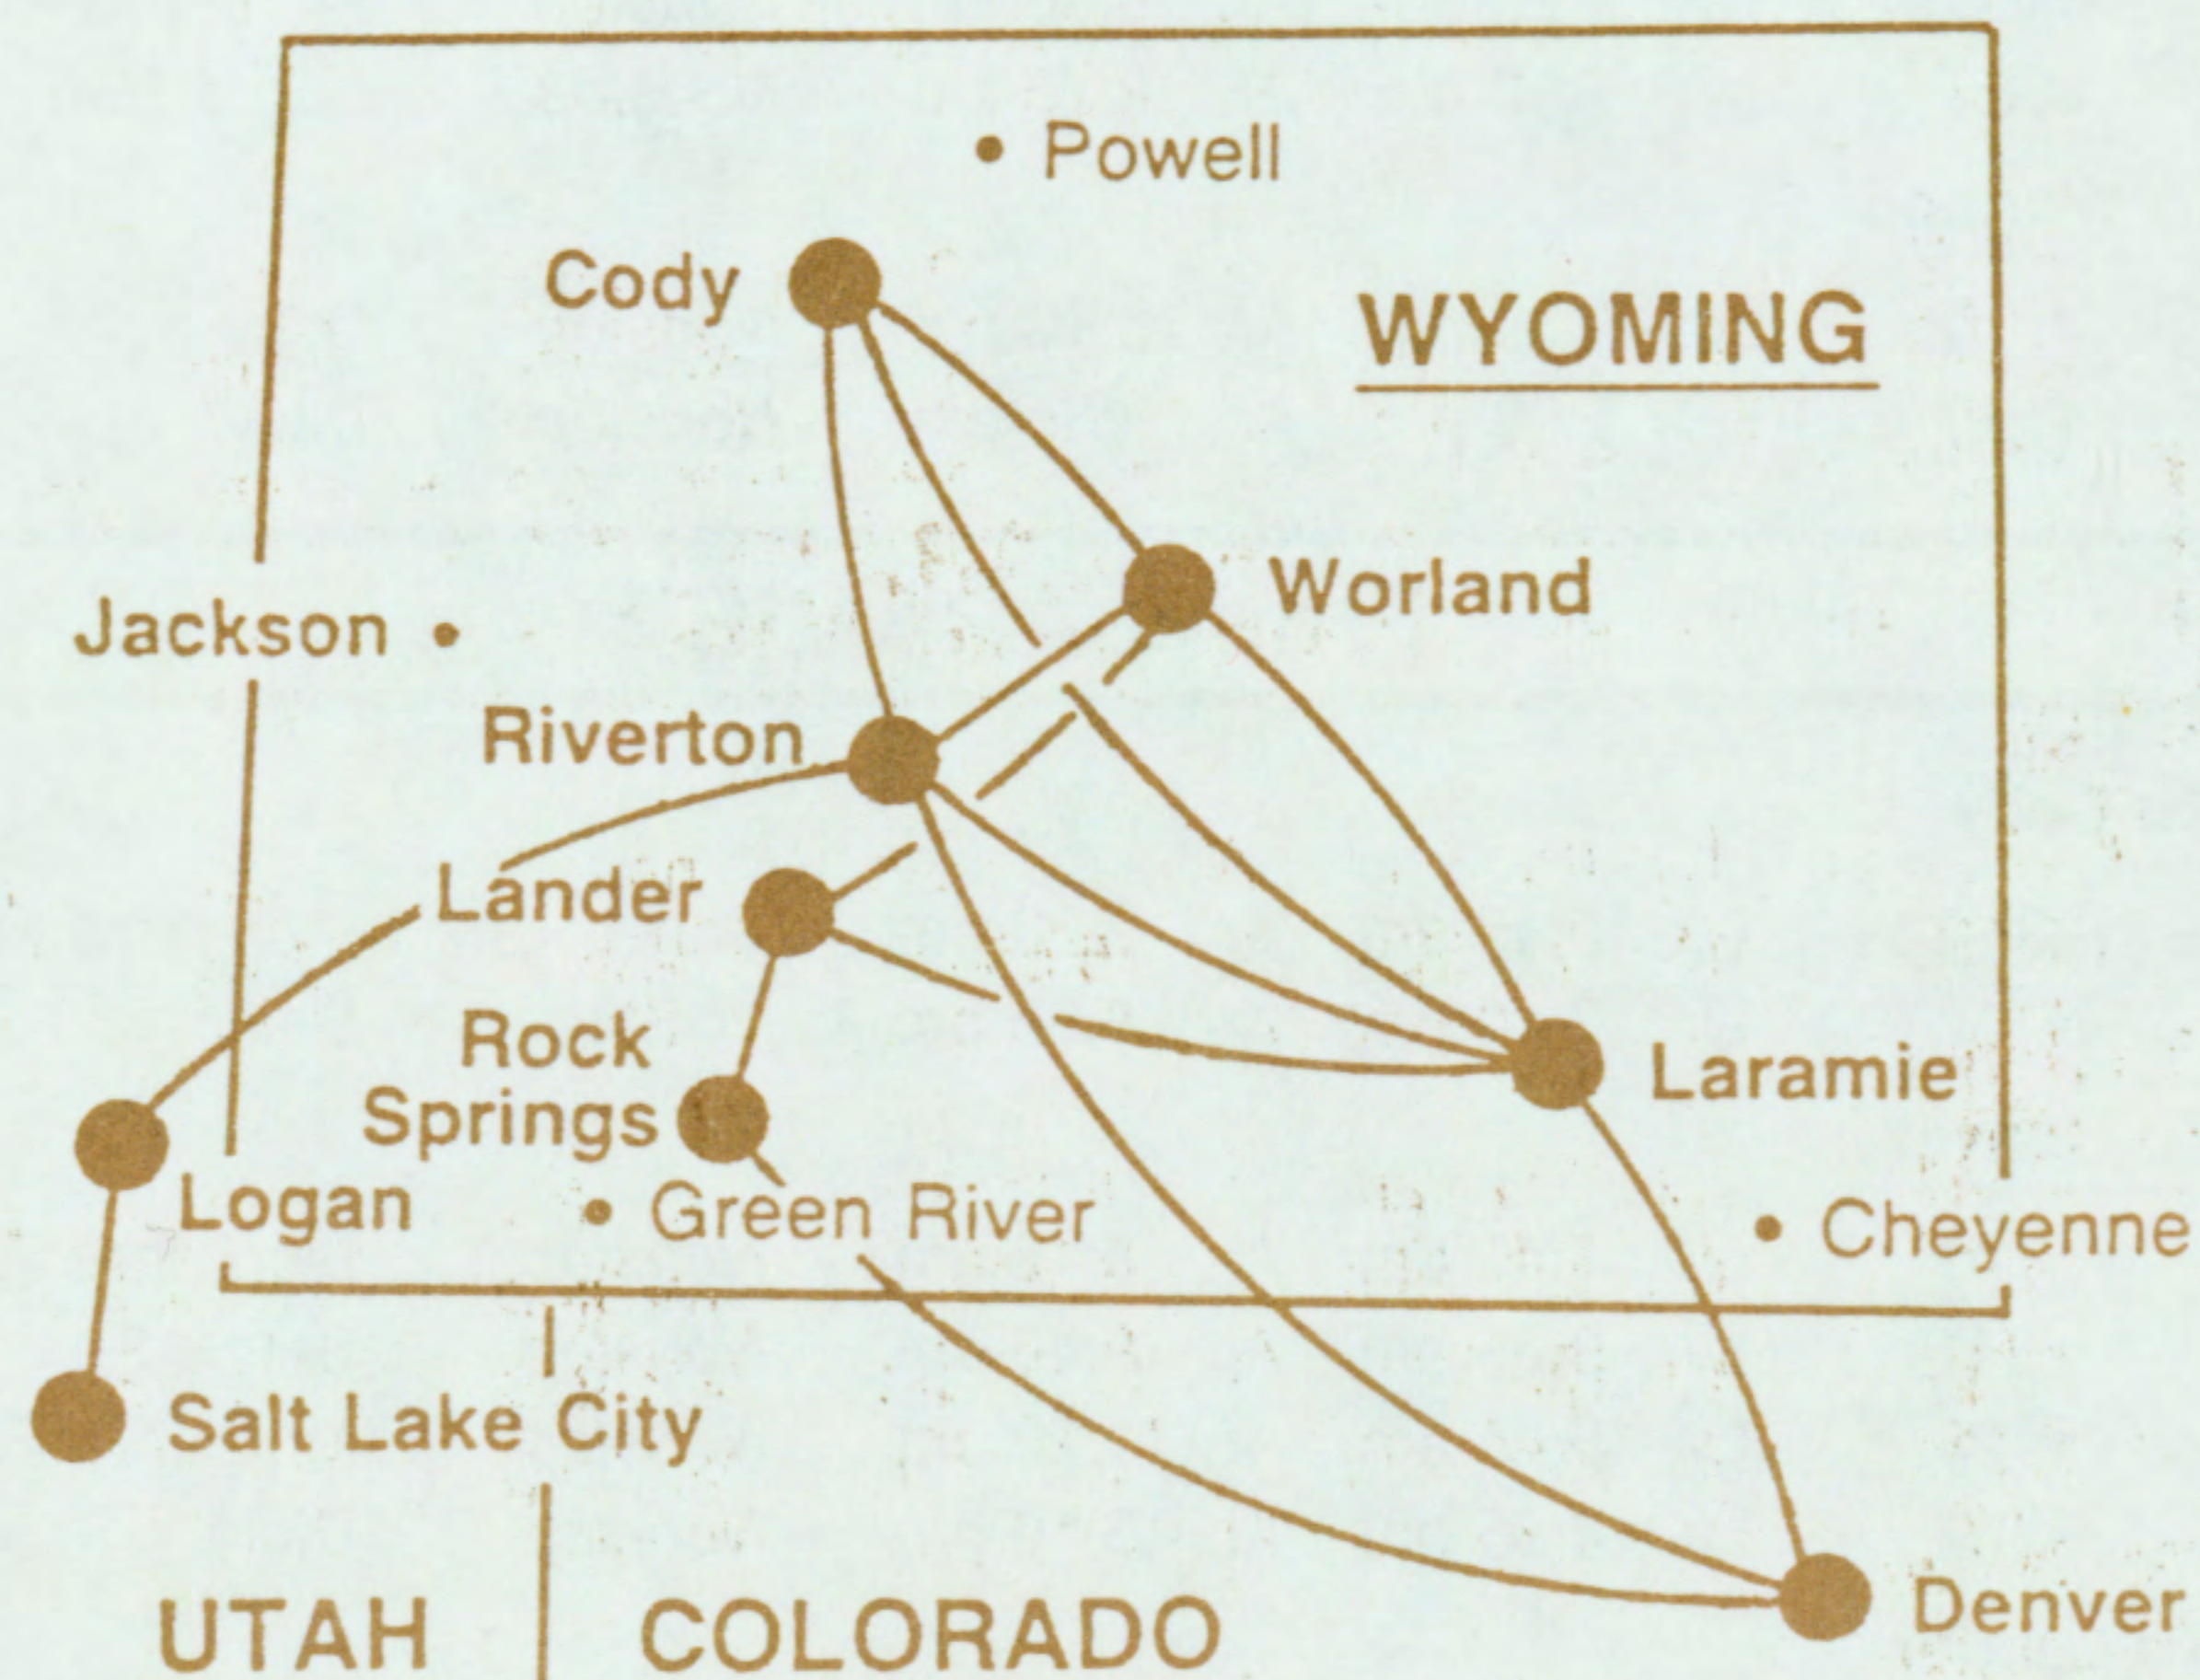

**To Riverton**

#251*	Lv. 5:50 am	Ar. 6:20 am	Nonstop	Daily
-------	-------------	-------------	---------	-------

**To Rock Springs**

#103	Lv. 5:35 am	Ar. 6:50 am	1-Stop	Mon. thru Fri.
#903	Lv. 7:05 am	Ar. 8:20 am	1-Stop	Sat. & Sun.
#107 / 108	Lv. 3:25 pm	Ar. 7:10 pm	Connection	Daily

The

**CENTENNIAL**

**System**

The

**CENTENNIAL**

**BEECHCRAFT 1900**

Pressurized Prop-Jet  
Comfort

**CENTENNIAL**

**AIRLINES**

**System Timetable**

Effective  
April 6, 1987

**NEW SERVICE**

TO  
**LANDER, WYOMING**

**Wyoming's Own Airline**

#### To Denver

#141	Lv. 5:50 am	Ar. 8:15 am	2-Stop	Mon. thru Fri.
#941	Lv. 7:15 am	Ar. 9:40 am	2-Stop	Sat. & Sun.
#159	Lv. 3:00 pm	Ar. 5:05 pm	1-Stop	Daily