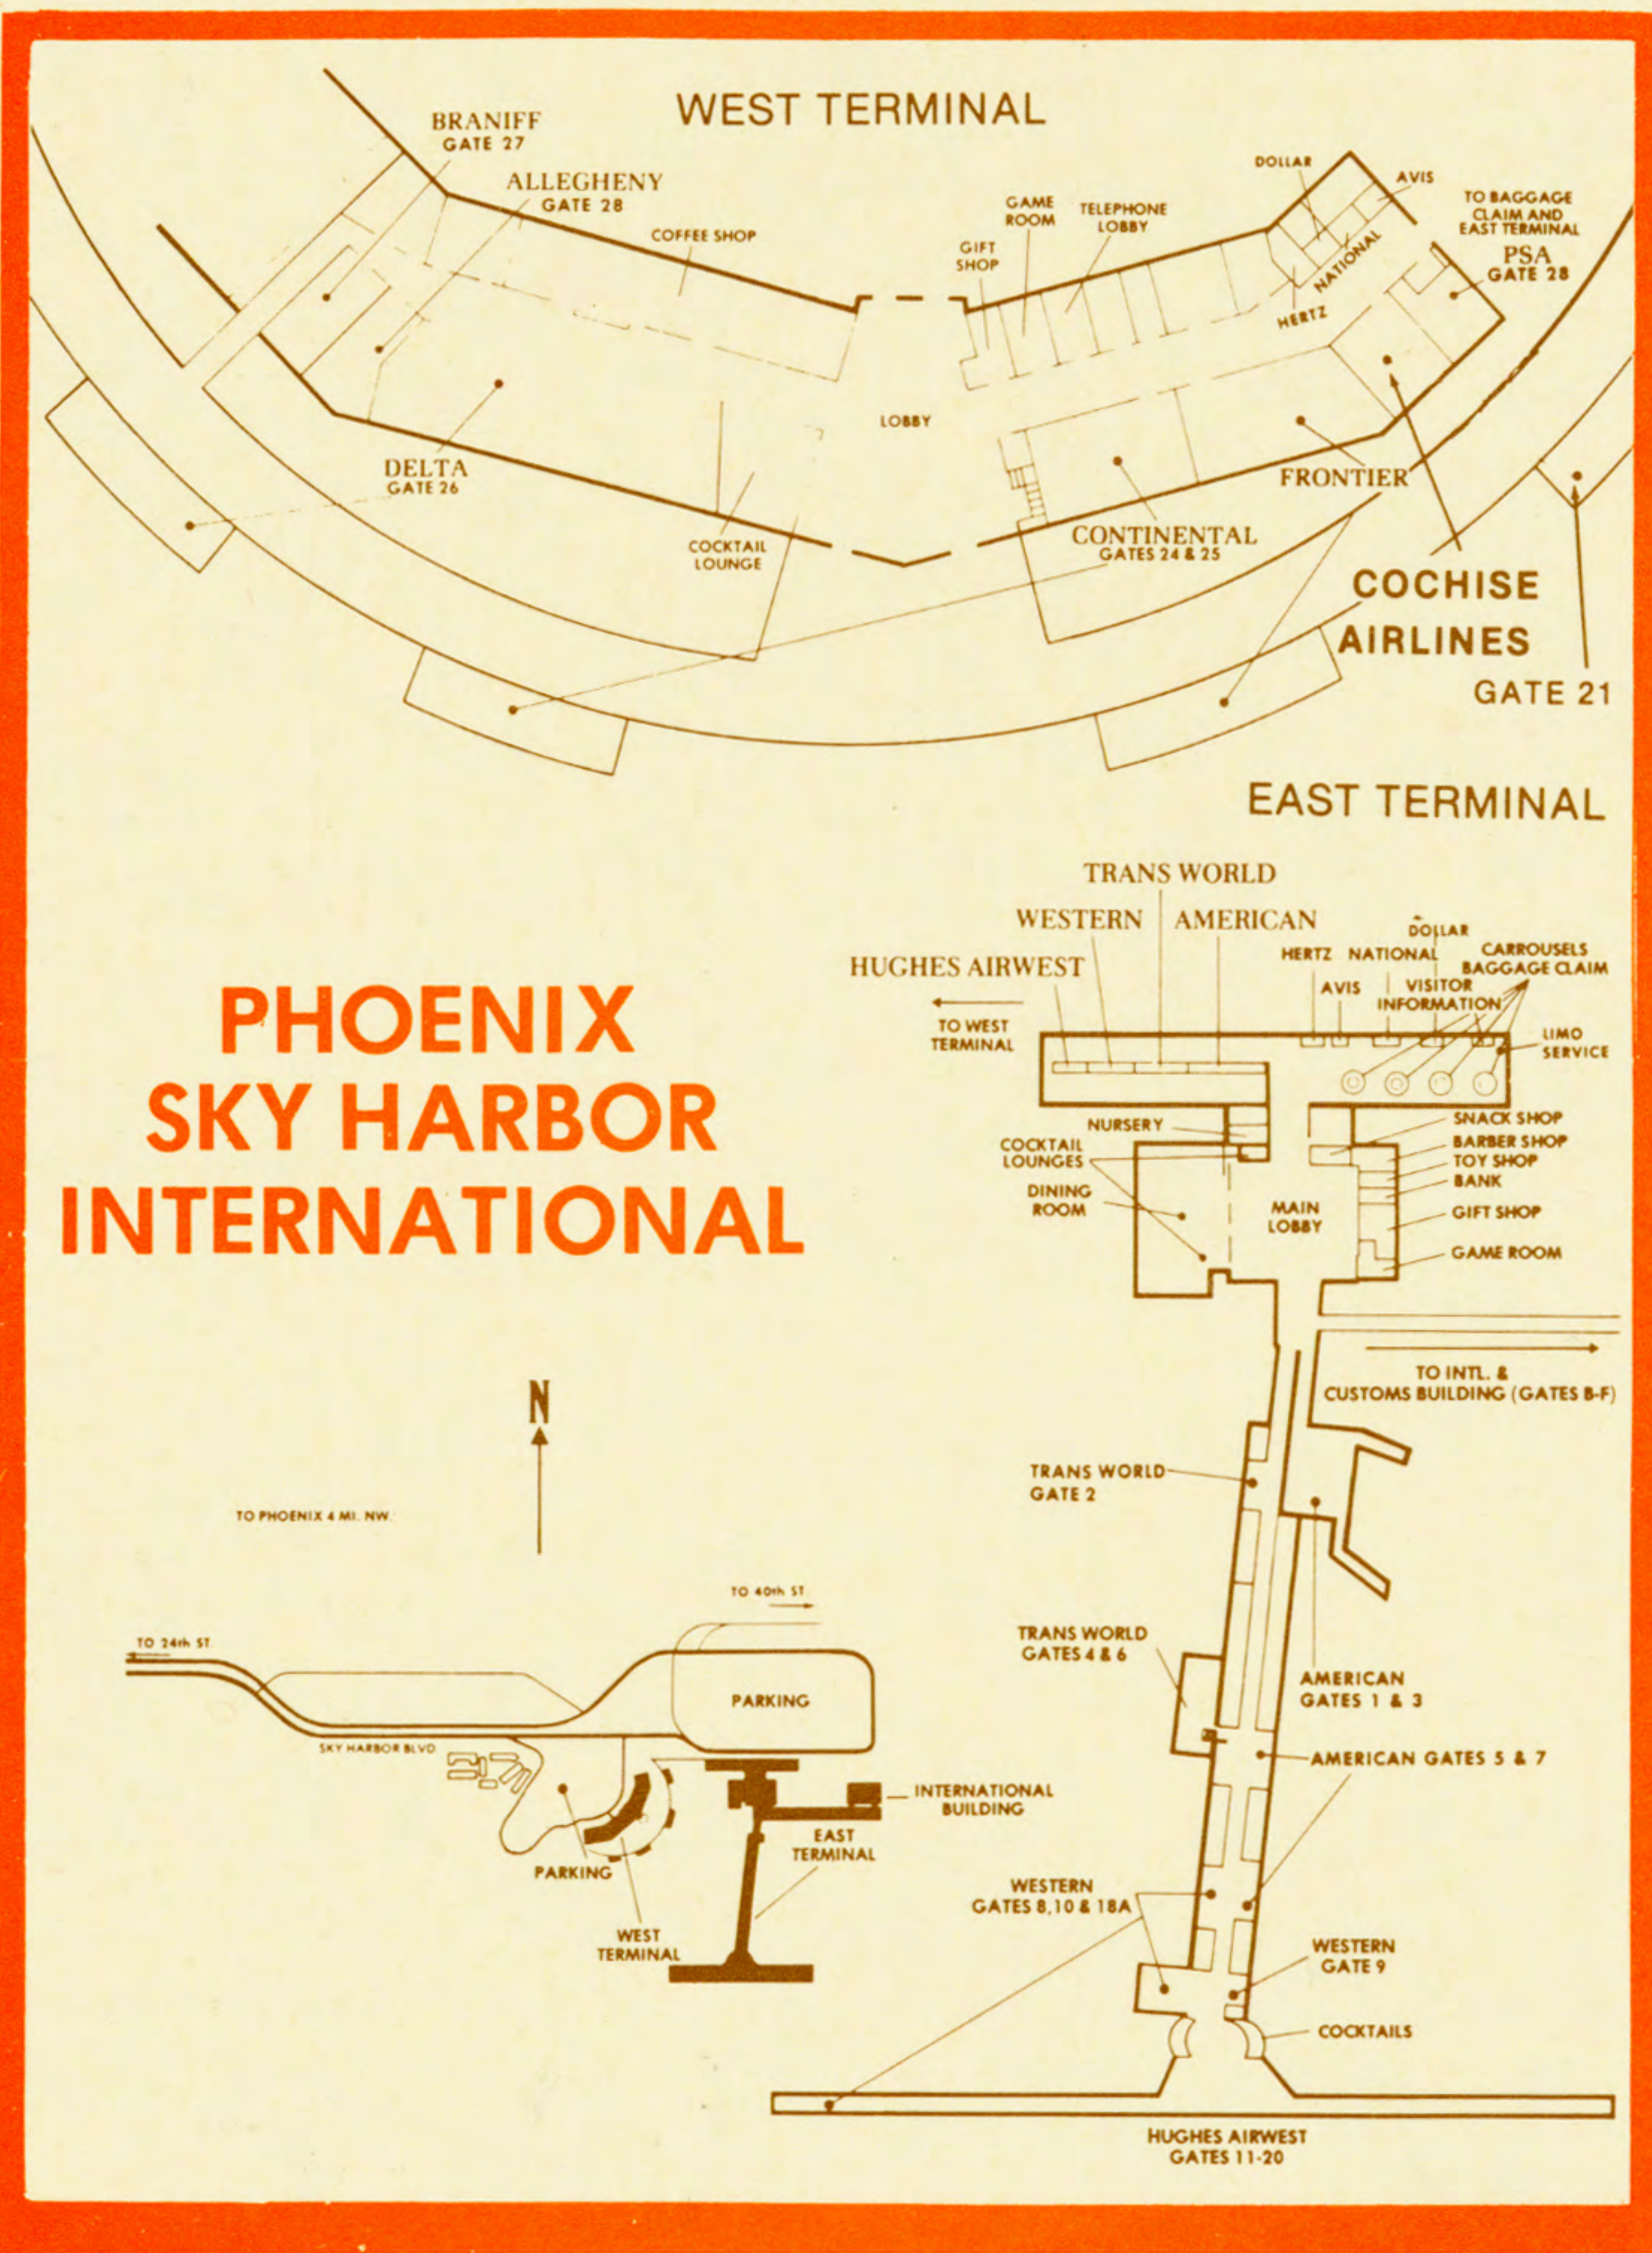

COCHISE AIRLINES

SYSTEM TIMETABLE

EFFECTIVE JUNE 1, 1979

- **Arizona and Southern California's
Rapid Transit System**

Connections to anywhere in the U.S. and overseas

PASSENGER INFORMATION

RESERVATIONS: Passengers holding confirmed reservations on Cochise Airlines must check in at the counter at least 20 minutes prior to departure or their reservations are subject to cancellation.