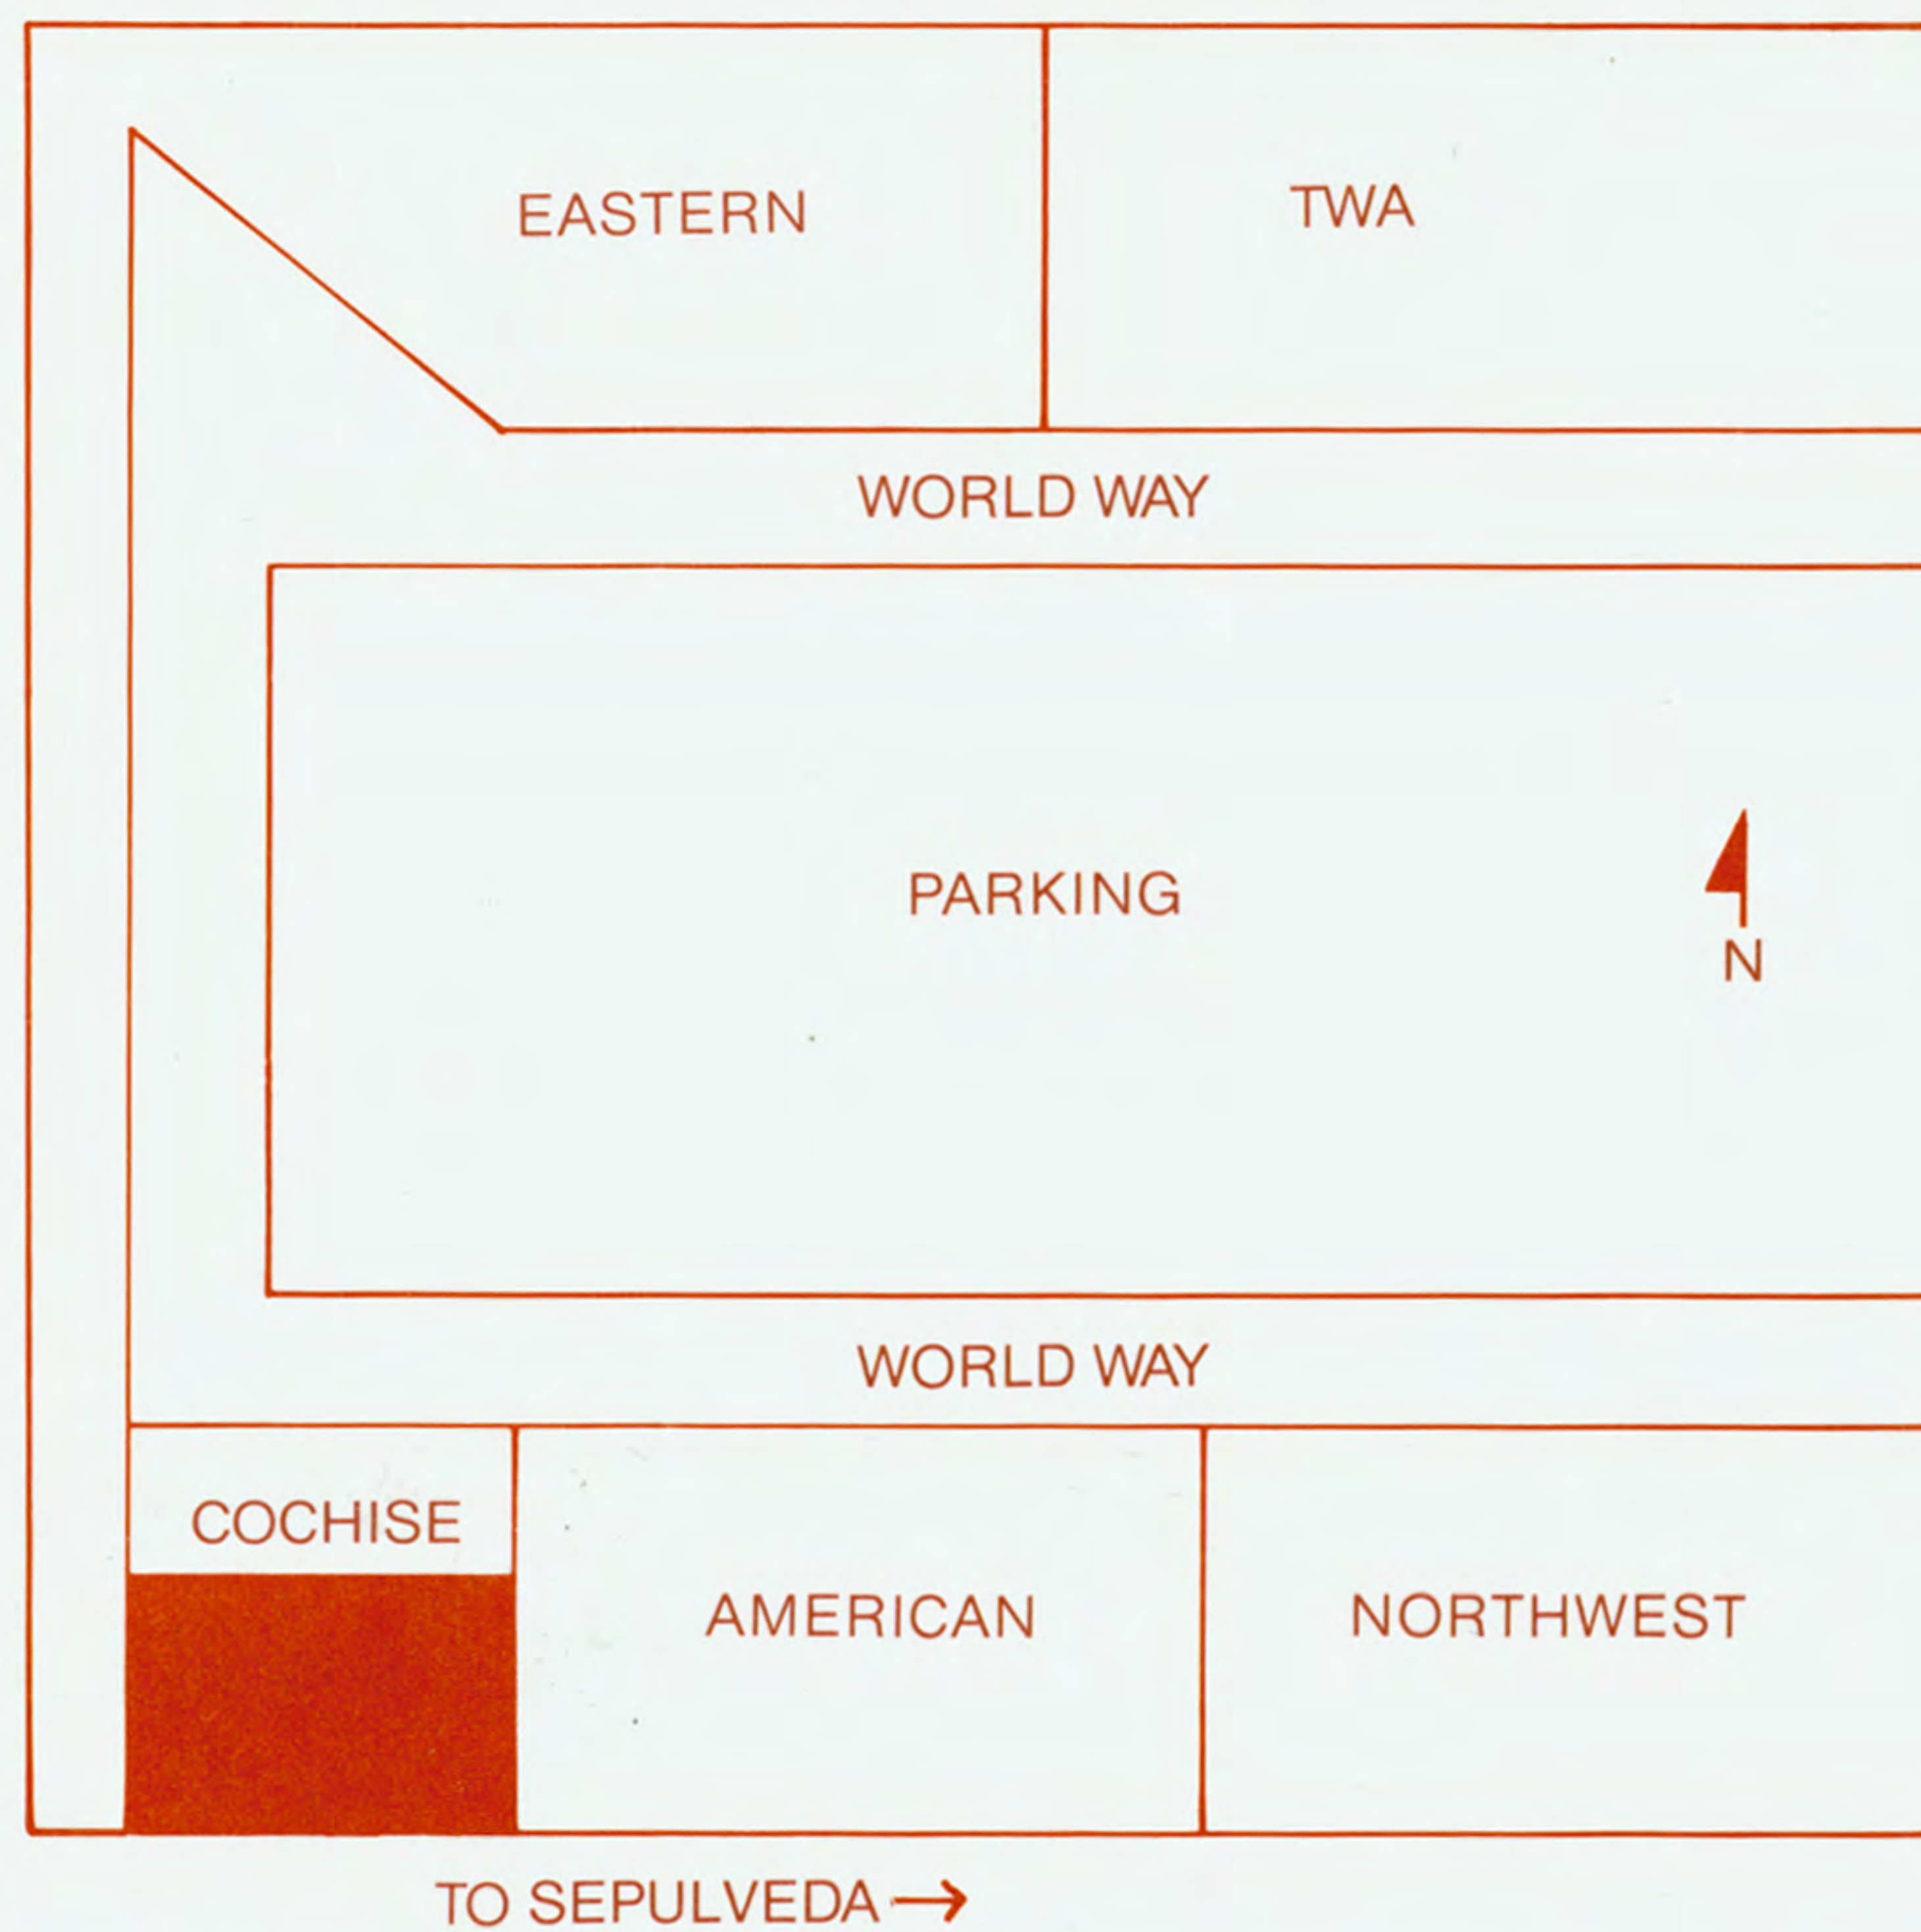

GO FORTH

Catch the Spirit of the Southwest.

Timetable Effective April 1, 1980

Phoenix Sky Harbor International Airport

Los Angeles International Airport

Passenger Information

Check-In

In order to make unused seats available to other passengers and to maintain on-time performance, Cochise may cancel the reservations of any passenger who fails to present himself for check-in at least 20 minutes before the scheduled departure time.

Baggage

A. Free Baggage Allowance: Each passenger may check three (3) standard pieces of luggage free. In addition, passengers may carry aboard one piece of luggage provided it can be stowed beneath the passenger's seat.