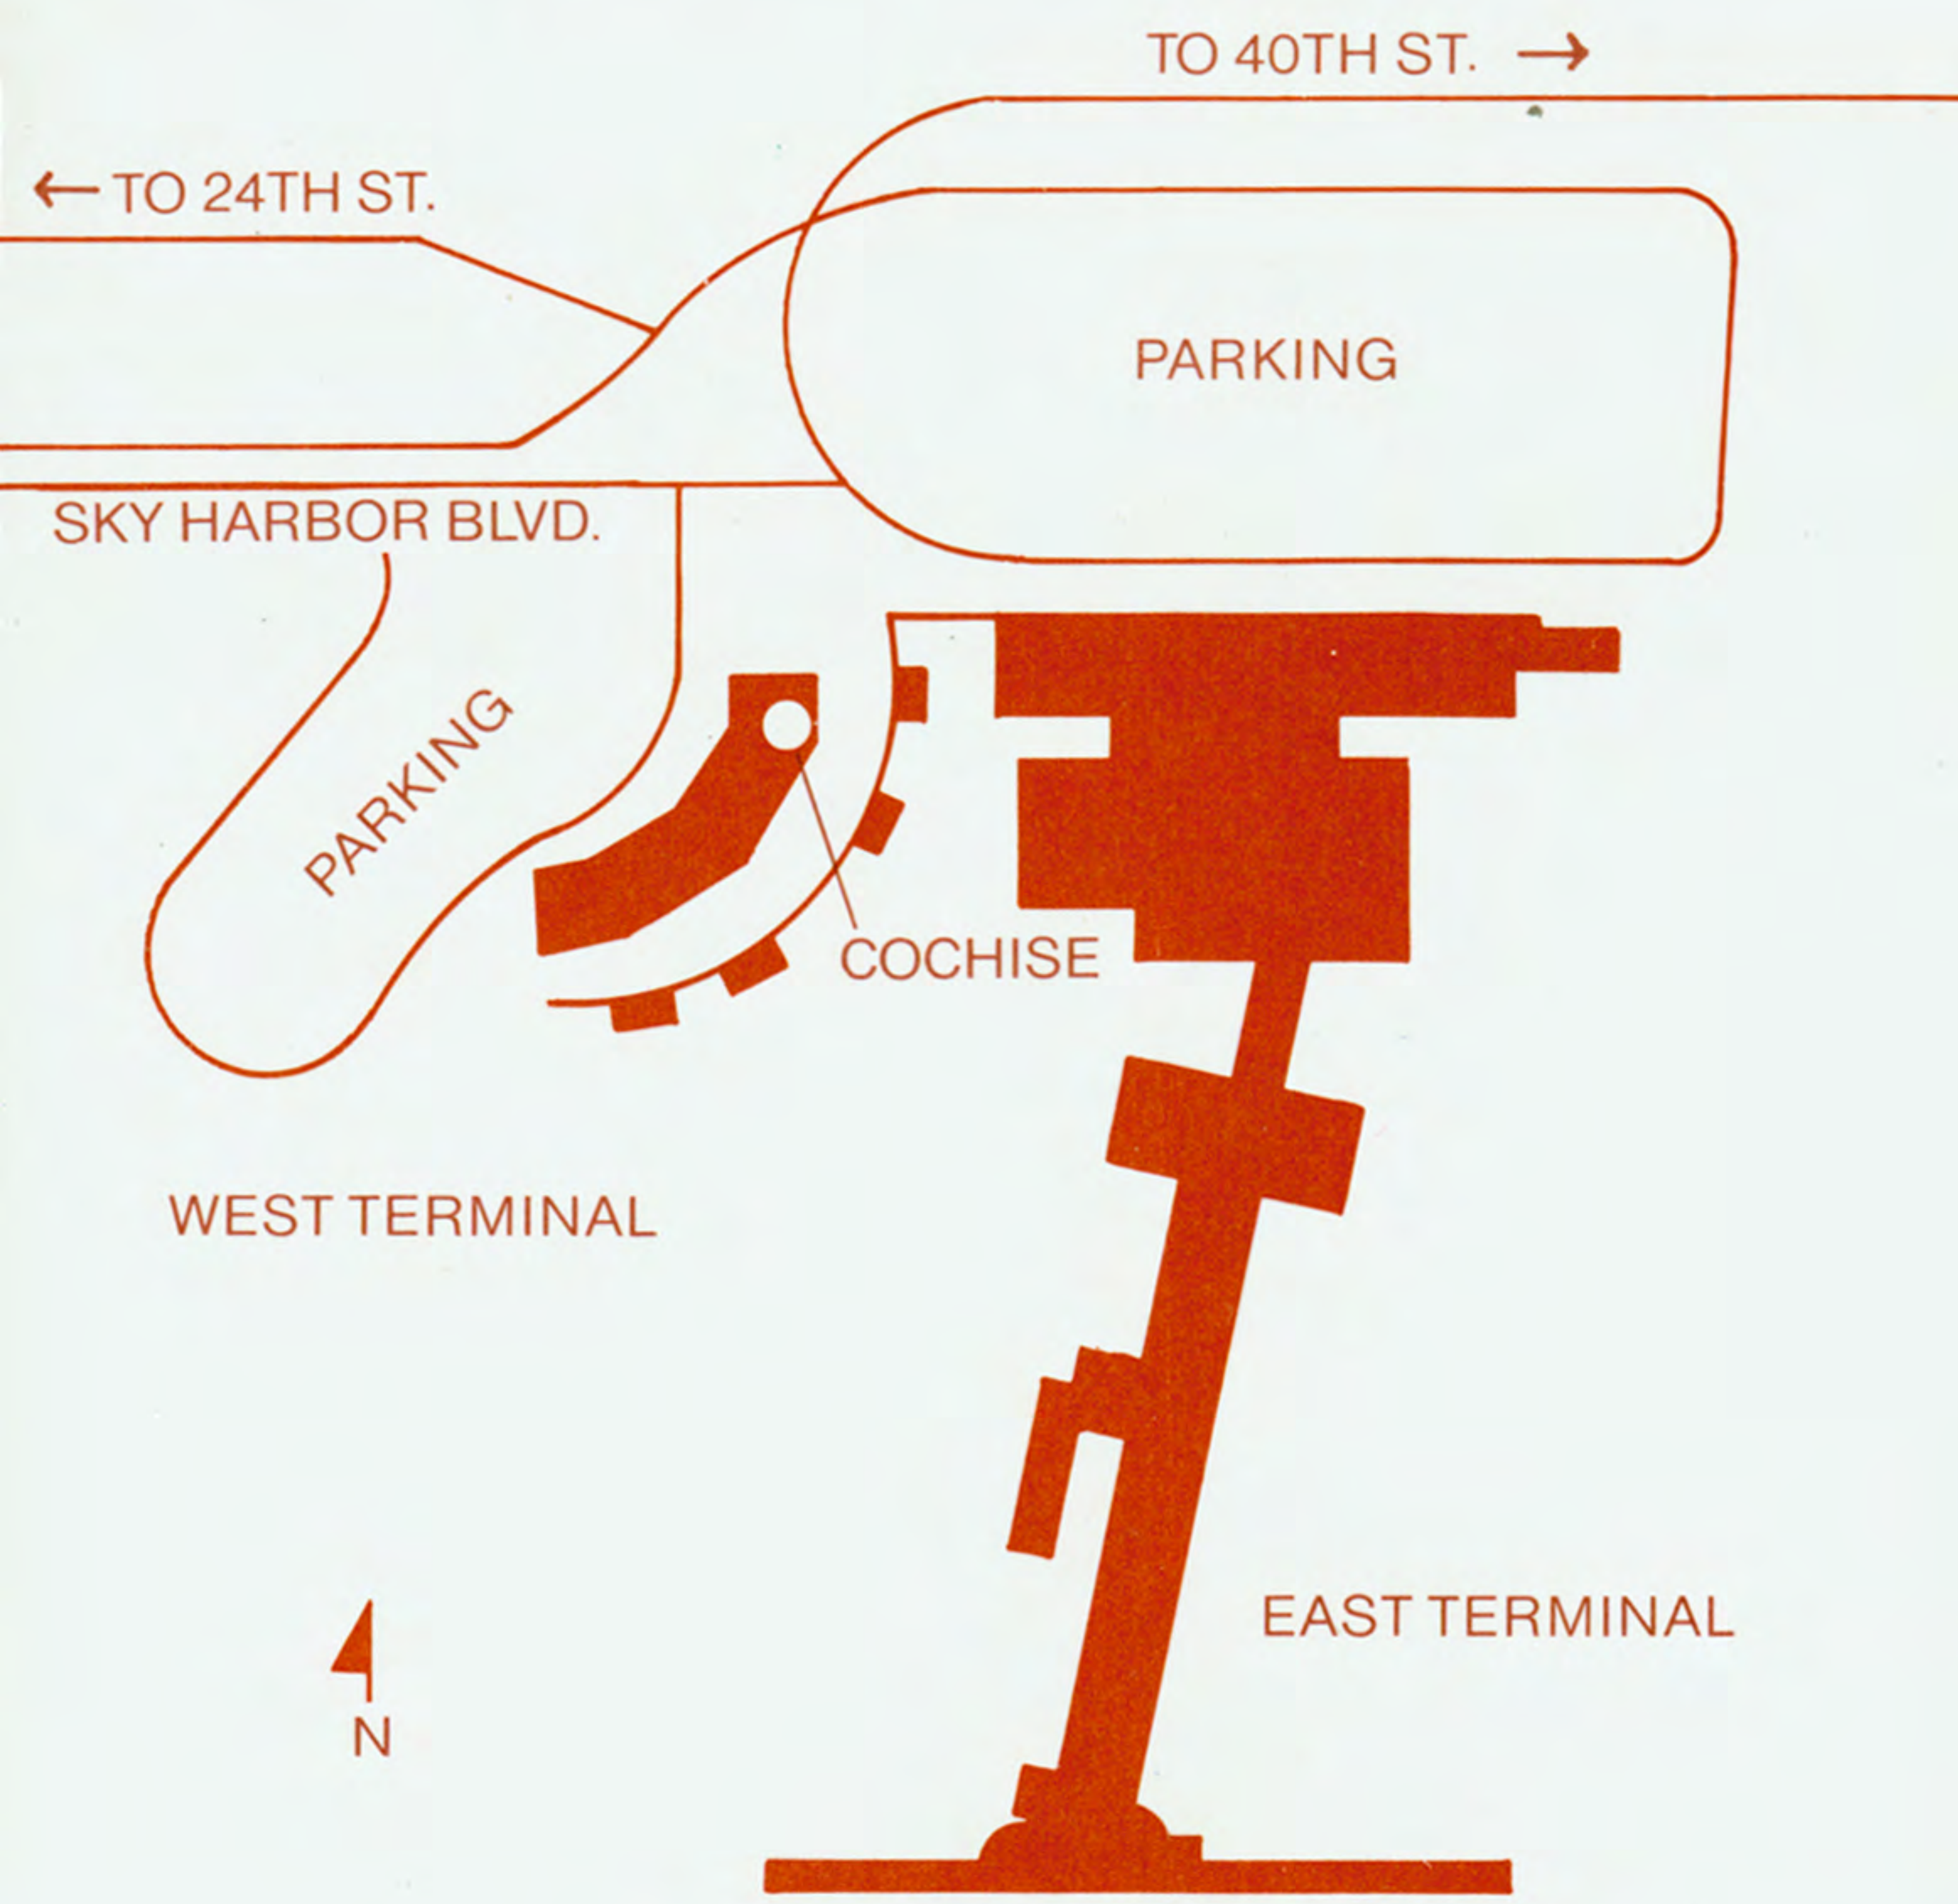

GO FORTH

Catch the Spirit of the Southwest.

Timetable Effective April 1, 1980

Phoenix Sky Harbor International Airport

Los Angeles International Airport

Passenger Information

Check-In

In order to make unused seats available to other passengers and to maintain on-time performance, Cochise may cancel the reservations of any passenger who fails to present himself for check-in at least 20 minutes before the scheduled departure time.

Baggage

A. Free Baggage Allowance: Each passenger may check three (3) standard pieces of luggage free. In addition, passengers may carry aboard one piece of luggage provided it can be stowed beneath the passenger's seat.