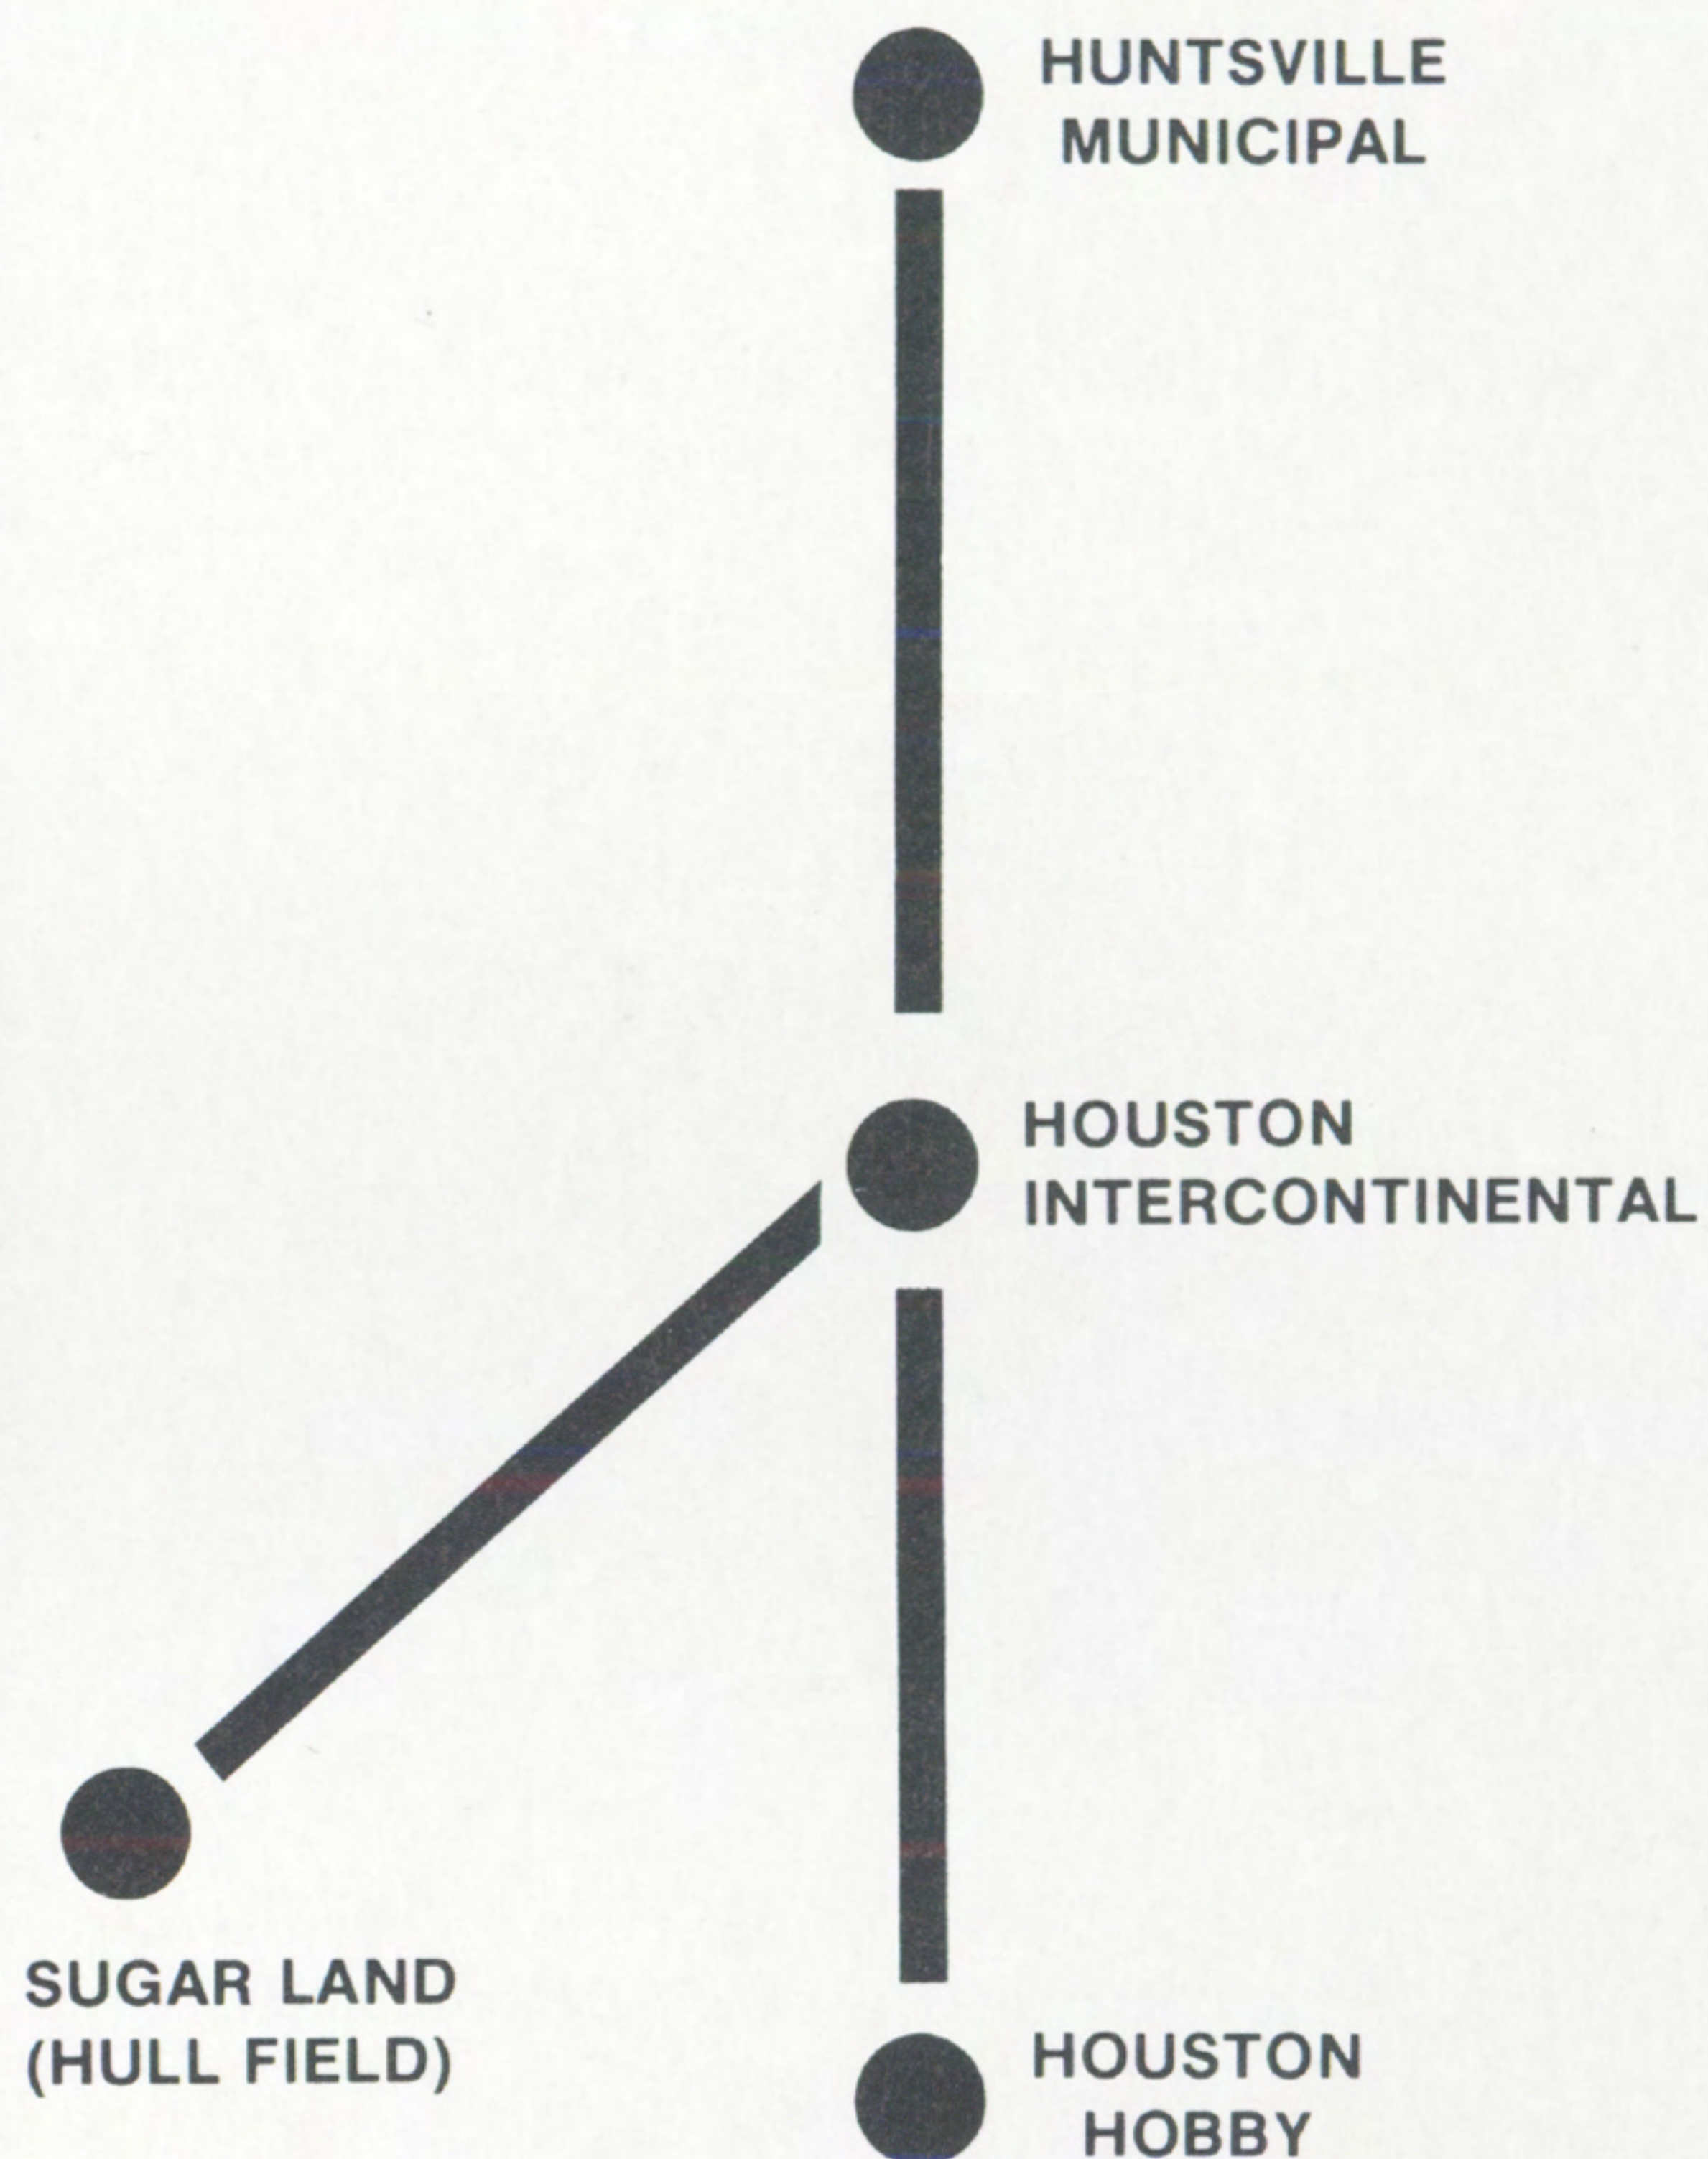

commutair

**Scheduled Passenger
and
Air Freight Service**

Summer Schedule
Effective May 15, 1979

Reservations
(713) 645-1030

Counter Locations:

Houston Intercontinental
Terminal B

Houston Hobby
Commuter Counter-
Main Terminal Building

Summer Schedule
Effective May 15, 1979

commutair

Effective
May 15, 1979

Flight	Depart	Arrive	Frequency
--------	--------	--------	-----------

Sugar Land to Houston Intercontinental

101	5:55 am	6:15 am	Ex Sat/Sun
103	6:55 am	7:15 am	Ex Sat/Sun
303	8:15 am	8:35 am	Sat only
105	10:10 am	10:30 am	Ex Sat/Sun
307	11:15 am	11:35 am	Sat only
107	1:40 pm	2:00 pm	Ex Sat/Sun
311	2:30 pm	2:50 pm	Sat/Sun
109	3:25 pm	3:45 pm	Ex Sat/Sun
317	5:30 pm	5:50 pm	Sun only
111	5:55 pm	6:15 pm	Ex Sat/Sun
321	7:30 pm	7:50 pm	Sun only
113	7:40 pm	8:00 pm	Ex Sat/Sun

ONE WAY FARE — \$20.00

Houston Intercontinental to Sugar Land

102	6:25 am	6:45 am	Ex Sat/Sun
302	7:30 am	7:50 am	Sat only
104	8:45 am	9:05 am	Ex Sat/Sun
306	10:30 am	10:50 am	Sat only
106	12:00 pm	12:20 pm	Ex Sat/Sun
310	1:30 pm	1:50 pm	Sat/Sun
108	2:45 pm	3:05 pm	Ex Sat/Sun
110	4:00 pm	4:20 pm	Ex Sat/Sun
316	4:45 pm	5:05 pm	Sun only
112	6:45 pm	7:05 pm	Ex Sat/Sun
320	7:00 pm	7:20 pm	Sun only
114	8:45 pm	9:05 pm	Ex Sat/Sun

ONE WAY FARE — \$20.00

Houston Intercontinental to Houston Hobby

202	7:10 am	7:30 am	Ex Sat/Sun
204	8:45 am	9:05 am	Ex Sat/Sun
304	9:00 am	9:20 am	Sat only
206	12:00 pm	12:20 pm	Ex Sat/Sun
308	12:00 pm	12:20 pm	Sat only
208	2:10 pm	2:30 pm	Ex Sat/Sun
312	3:15 pm	3:35 pm	Sat/Sun
210	4:00 pm	4:20 pm	Ex Sat/Sun
314	4:15 pm	4:35 pm	Sat only
318	6:00 pm	6:20 pm	Sun only
212	6:45 pm	7:05 pm	Ex Sat/Sun
322	8:00 pm	8:20 pm	Sun only
214	8:45 pm	9:05 pm	Ex Sat/Sun