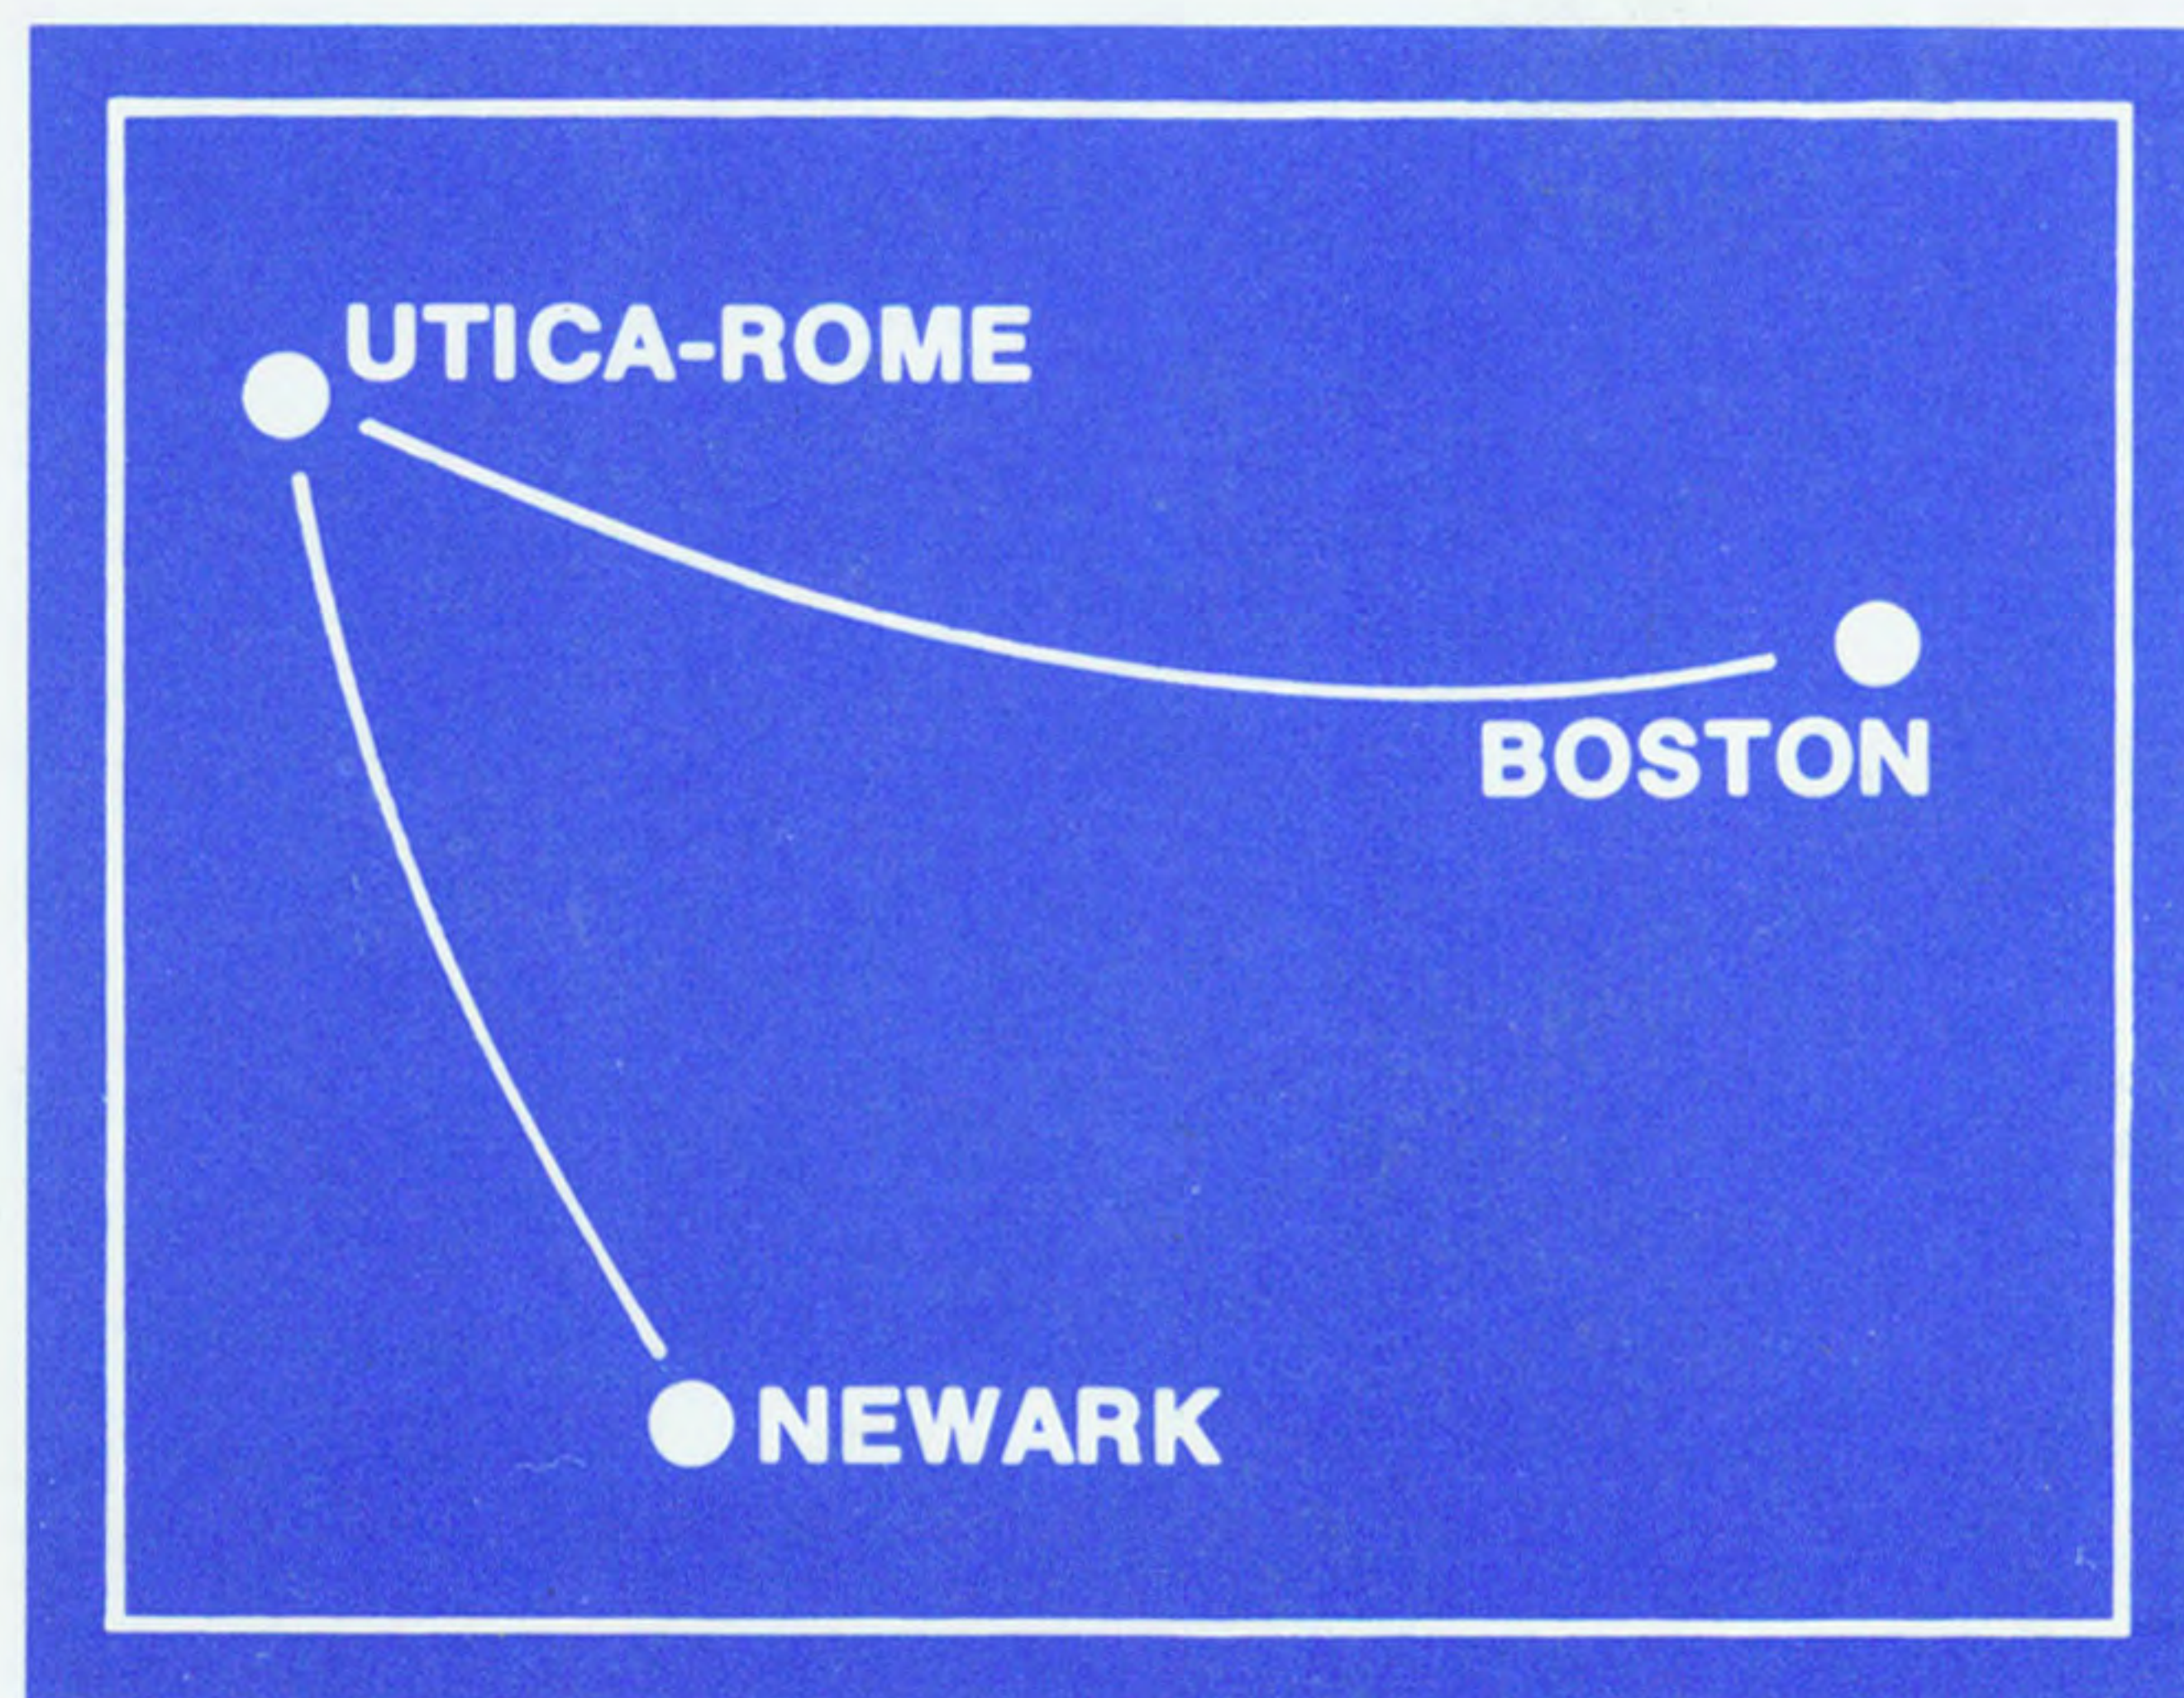

EMPIRE AIRLINES

**TWO NON-STOP
FLIGHTS DAILY
BETWEEN EACH CITY**

effective August 1, 1976

EMPIRE AIRLINES

a division of
ONEIDA COUNTY AVIATION, INC.
ONEIDA COUNTY AIRPORT
ORISKANY, NEW YORK 13424

Tel. 315-736-3094
315-339-3603

EMPIRE AIRLINES

**TWO NON-STOP
FLIGHTS DAILY
BETWEEN EACH CITY**

effective August 1, 1976

FOR RESERVATIONS PHONE:

EMPIRE AIRLINES

UTICA — call (315) 736-3094

ROME — call (315) 339-3603

BOSTON AREA — call Toll Free:
(800) 448-4104
(also N.H., Vt., R.I., Conn.)

4:25pm 5:30pm **203** ExSatSunHol

FROM BOSTON

TO UTICA-ROME

8:55am 10:25am **302** ExSatSunHol

6:05pm 7:35pm **304** ExSatSunHol

FROM NEWARK

TO UTICA-ROME

8:40am 9:50am **202** ExSatSunHol

5:50pm 7:00pm **204** ExSatSunHol

AT NEWARK — CHECK-IN GATE 46
(EASTERN AIRLINES,
TERMINAL B).

AT BOSTON — CHECK-IN GATE 1,
(ALLEGHENY AIRLINES
TERMINAL).

AT UTICA/ROME — CHECK-IN MAIN
TERMINAL.