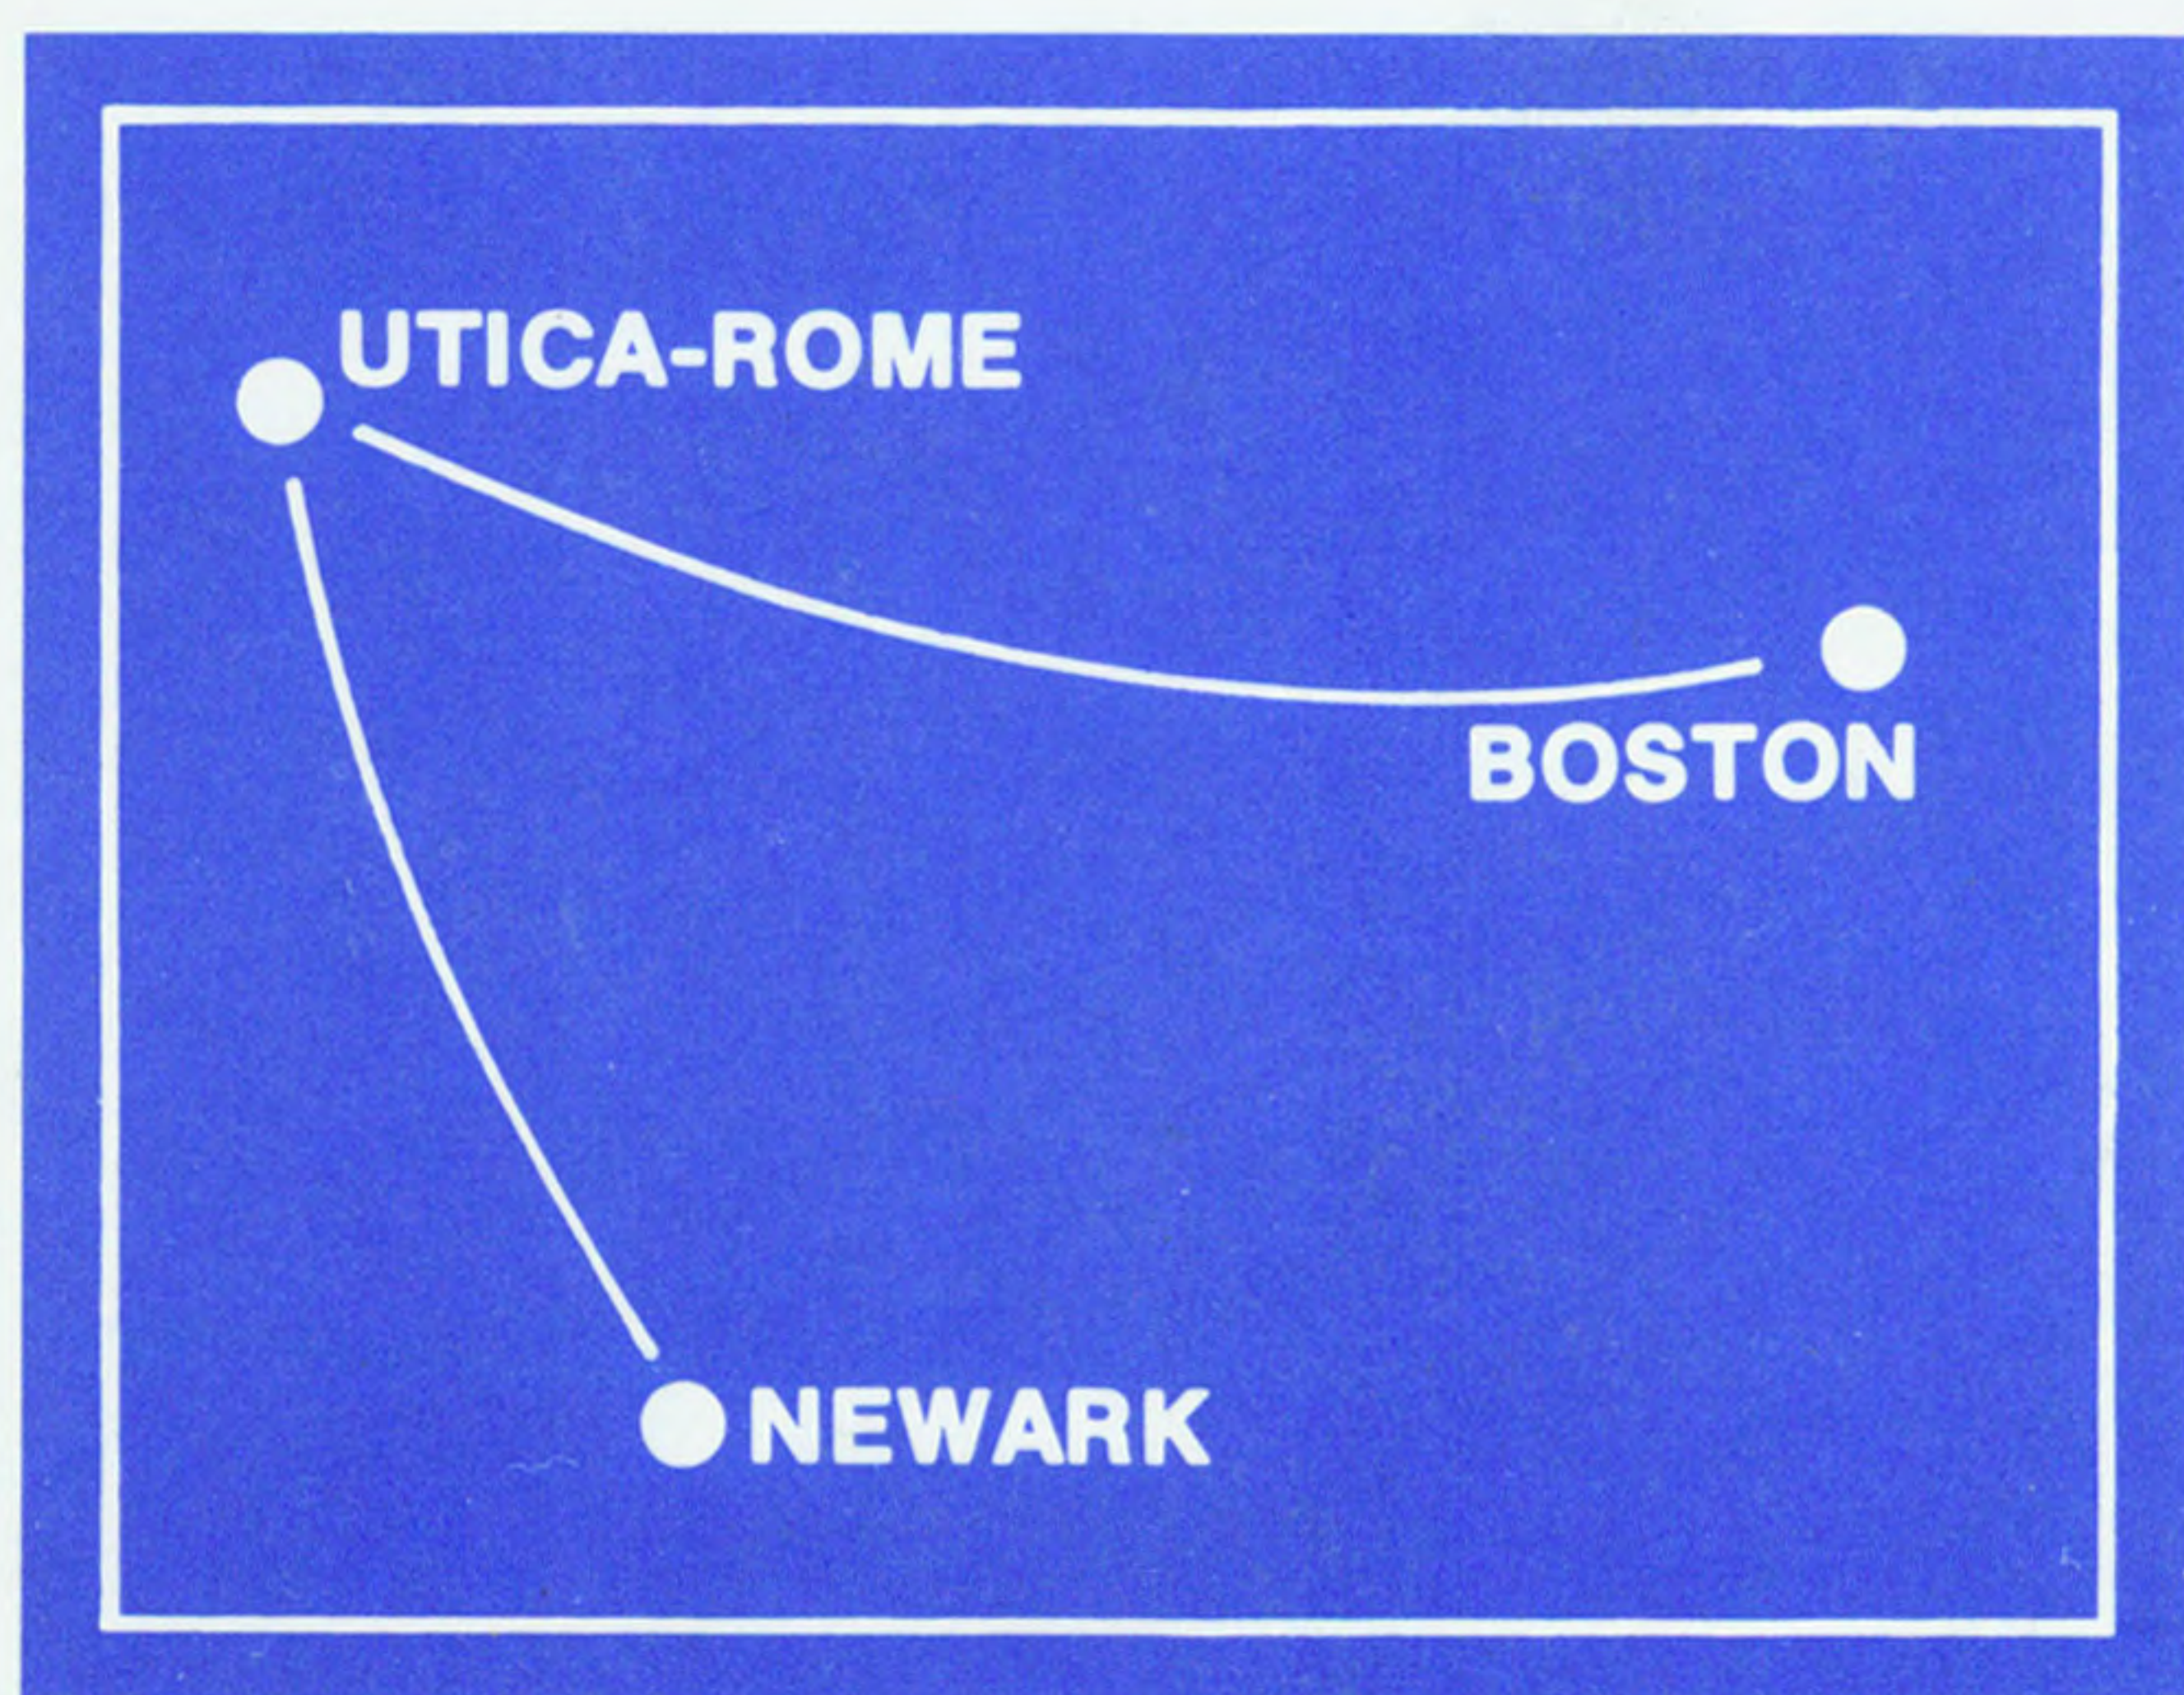

EMPIRE AIRLINES

**TWO NON-STOP
FLIGHTS DAILY
BETWEEN EACH CITY**

effective August 1, 1976

EMPIRE AIRLINES

a division of
ONEIDA COUNTY AVIATION, INC.
ONEIDA COUNTY AIRPORT
ORISKANY, NEW YORK 13424

Tel. 315-736-3094
315-339-3603

EMPIRE AIRLINES

**TWO NON-STOP
FLIGHTS DAILY
BETWEEN EACH CITY**

effective August 1, 1976

FOR RESERVATIONS PHONE:

EMPIRE AIRLINES

UTICA — call (315) 736-3094

ROME — call (315) 339-3603

BOSTON AREA — call Toll Free:
(800) 448-4104
(also N.H., Vt., R.I., Conn.)

4:25pm 5:30pm **203** ExSatSunHol

FROM BOSTON

TO UTICA-ROME

8:55am 10:25am **302** ExSatSunHol

6:05pm 7:35pm **304** ExSatSunHol

FROM NEWARK

TO UTICA-ROME

8:40am 9:50am **202** ExSatSunHol

5:50pm 7:00pm **204** ExSatSunHol

AT NEWARK — CHECK-IN GATE 46
(EASTERN AIRLINES,
TERMINAL B).

AT BOSTON — CHECK-IN GATE 1,
(ALLEGHENY AIRLINES
TERMINAL).

AT UTICA/ROME — CHECK-IN MAIN
TERMINAL.