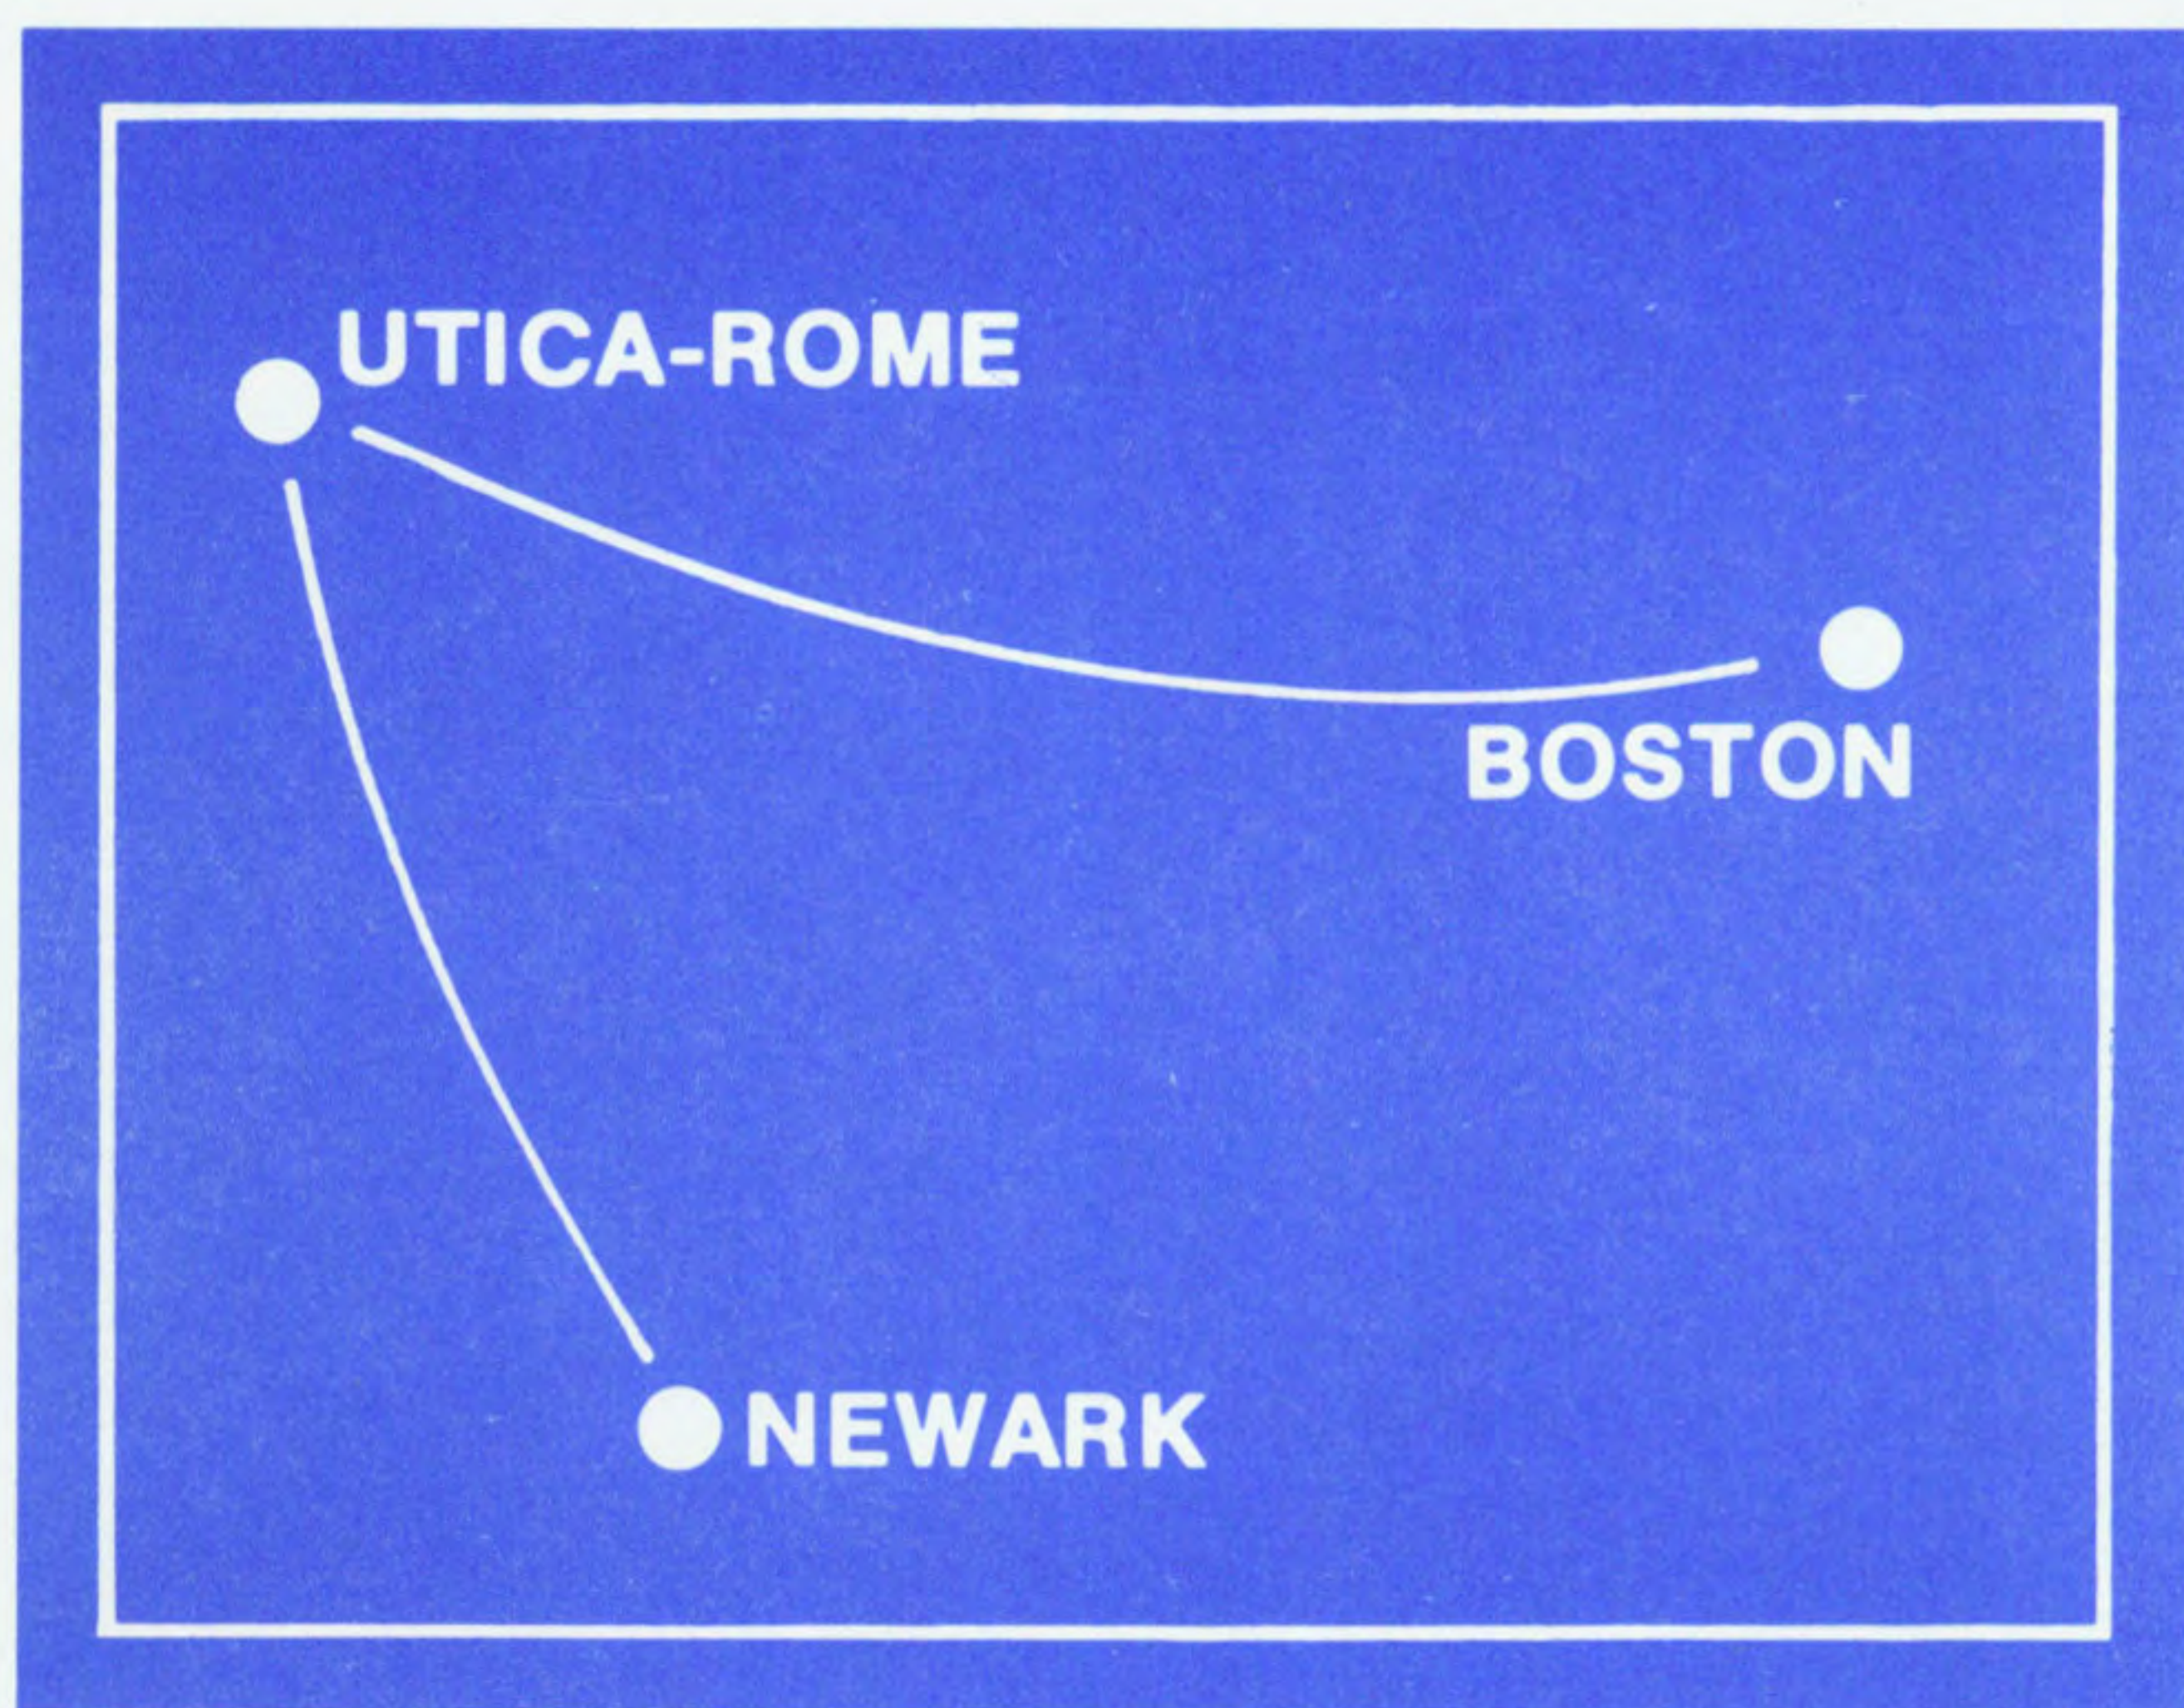

# ***EMPIRE AIRLINES***

**NON-STOP  
FLIGHTS DAILY  
BETWEEN EACH CITY**

**effective April 1, 1977**

**EMPIRE AIRLINES**

a division of  
ONEIDA COUNTY AVIATION, INC.  
ONEIDA COUNTY AIRPORT  
ORISKANY, NEW YORK 13424

# ***EMPIRE AIRLINES***

**NON-STOP  
FLIGHTS DAILY  
BETWEEN EACH CITY**

**effective April 1, 1977**

**FOR RESERVATIONS PHONE:**

### **TO NEWARK**

7:15am	8:20am	<b>201</b>	Ex Sun
11:40am	12:45pm	<b>203</b>	Ex Sat Sun
4:25pm	5:30pm	<b>205</b>	Ex Sat Sun
7:00pm	8:05pm	<b>275</b>	Sun only

### **TO UTICA-ROME**

8:50am	10:30am	<b>302</b>	Ex Sat Sun
6:00pm	7:40pm	<b>304</b>	Ex Sat Sun