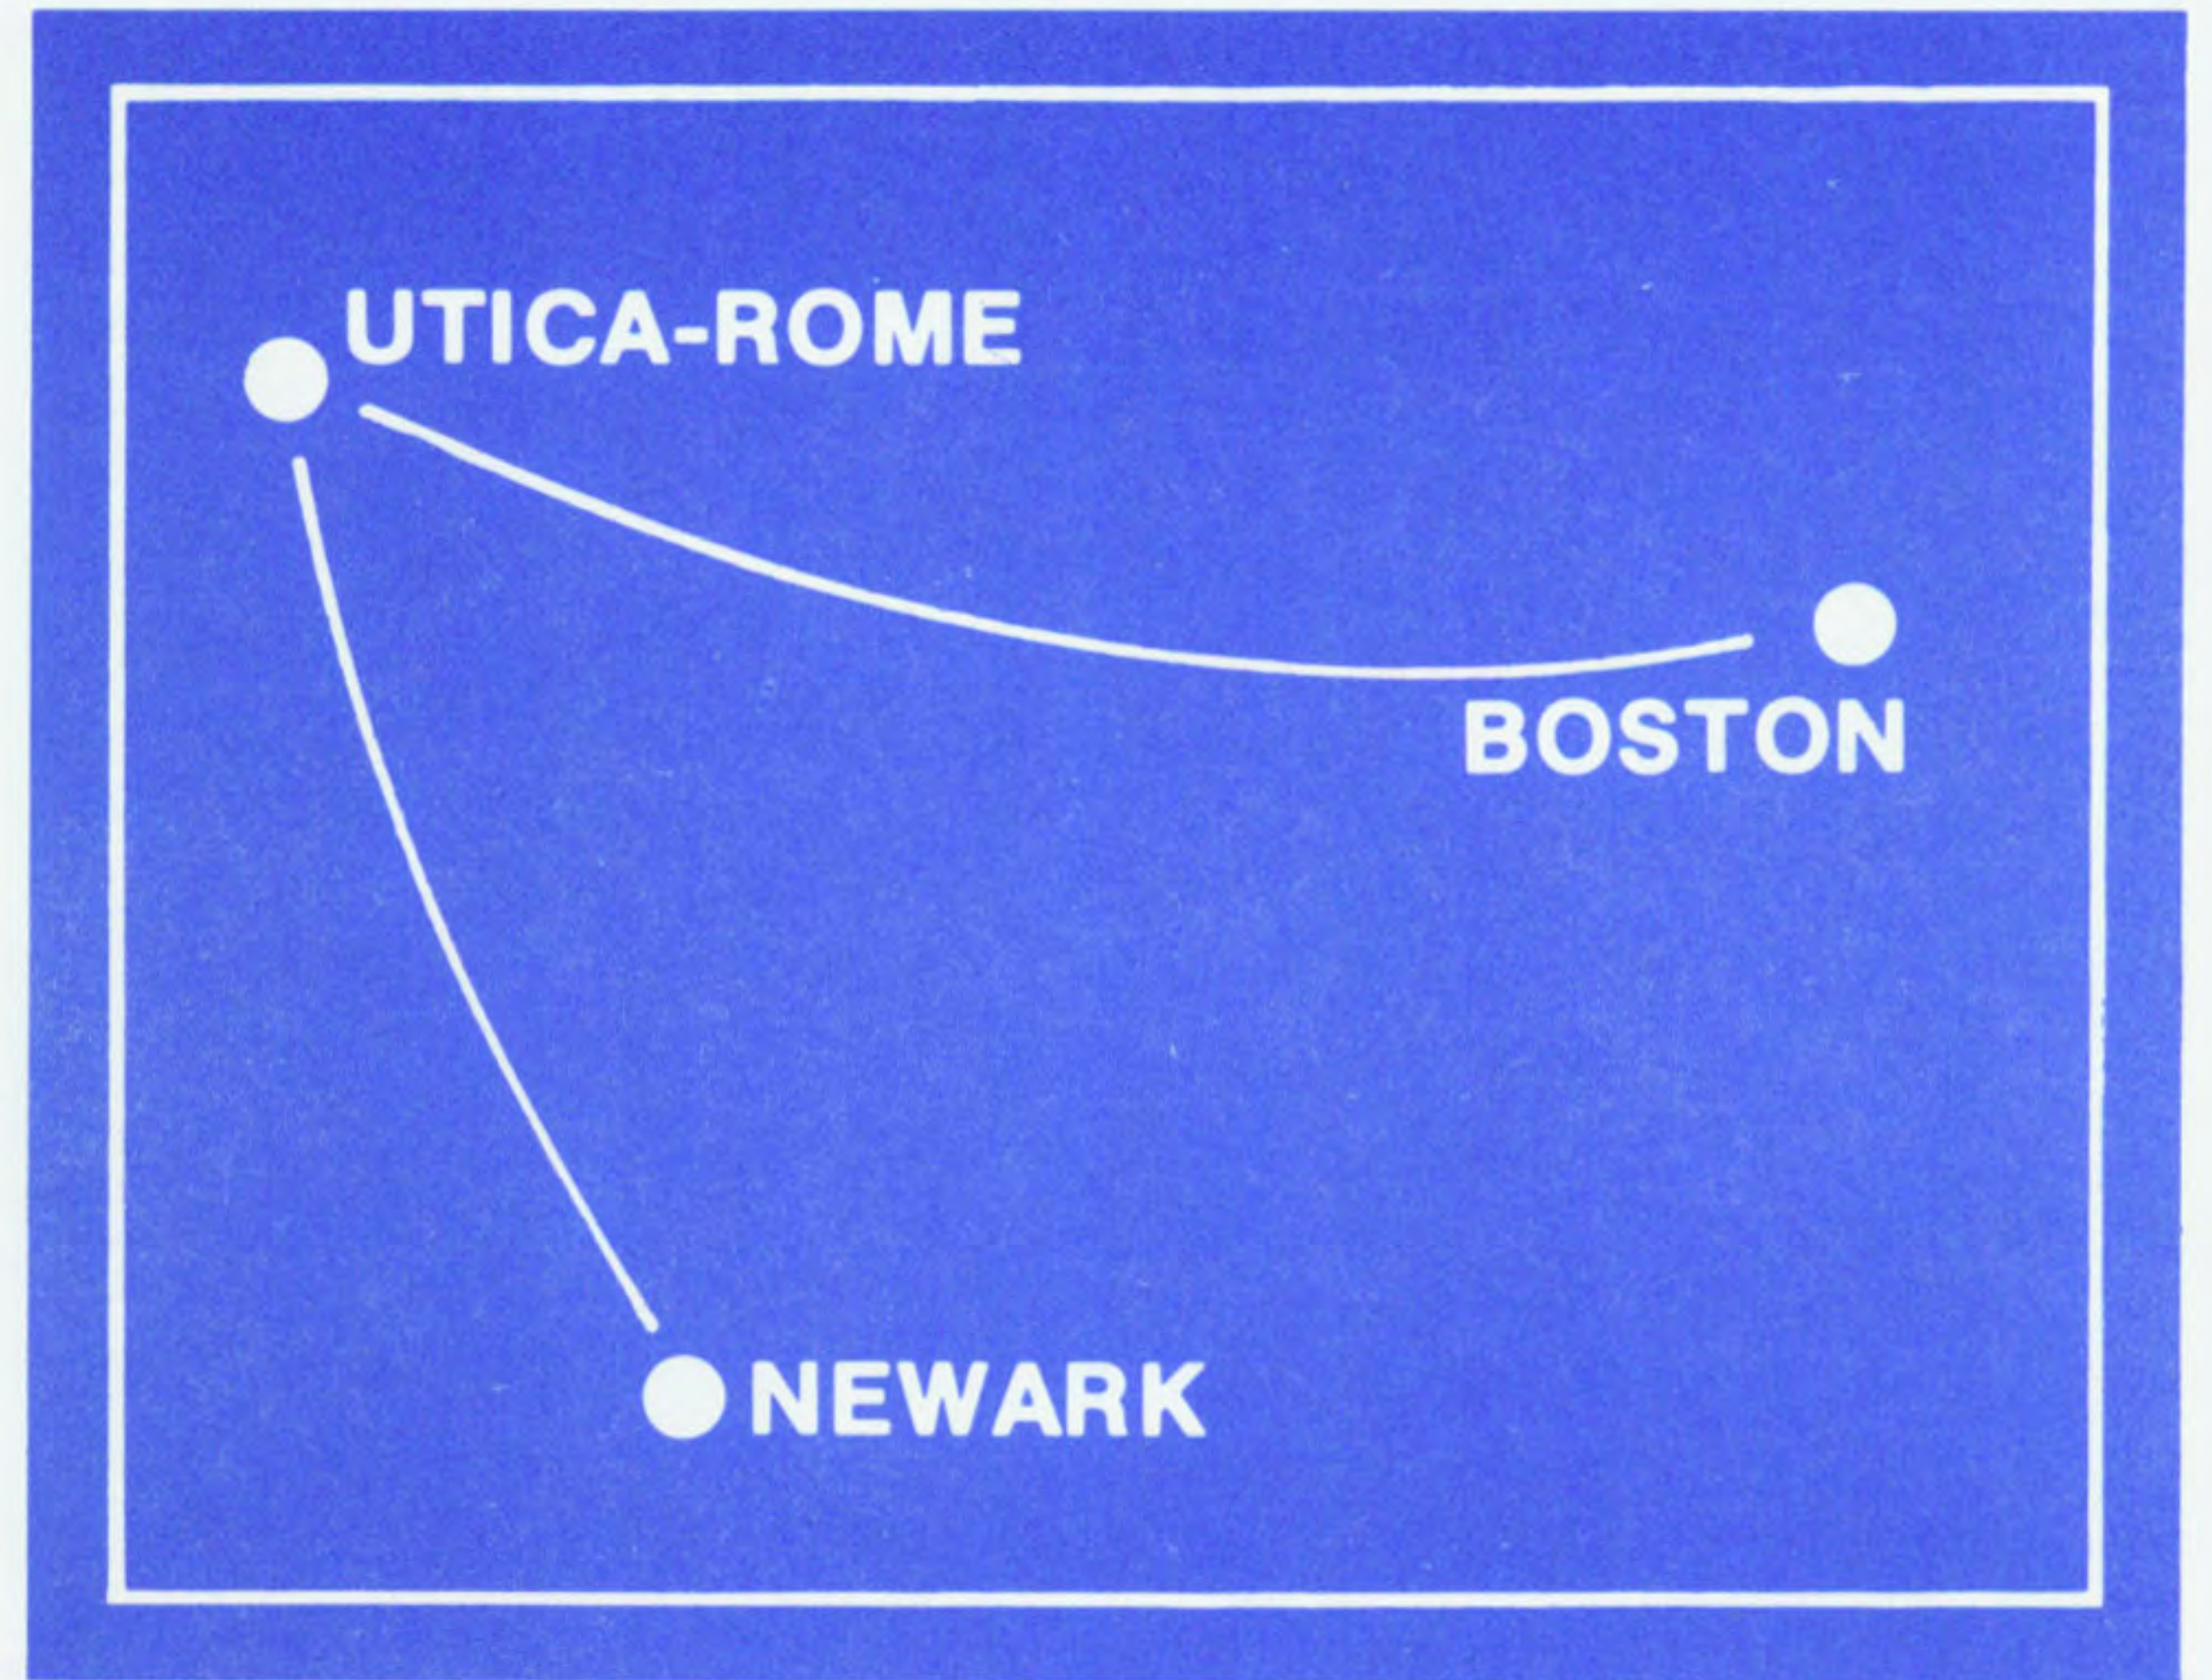

# ***EMPIRE AIRLINES***

**NON-STOP  
FLIGHTS DAILY  
BETWEEN EACH CITY**

**effective April 1, 1977**

**EMPIRE AIRLINES**

a division of  
ONEIDA COUNTY AVIATION, INC.  
ONEIDA COUNTY AIRPORT  
ORISKANY, NEW YORK 13424

# ***EMPIRE AIRLINES***

**NON-STOP  
FLIGHTS DAILY  
BETWEEN EACH CITY**

**effective April 1, 1977**

**FOR RESERVATIONS PHONE:**

### **TO BOSTON**

7:10am	8:35am	<b>301</b>	Ex Sat Sun
4:20pm	5:45pm	<b>303</b>	Ex Sat Sun

### **TO NEWARK**

7:15am	8:20am	<b>201</b>	Ex Sun
11:40am	12:45pm	<b>203</b>	Ex Sat Sun
4:25pm	5:30pm	<b>205</b>	Ex Sat Sun
7:00pm	8:05pm	<b>275</b>	Sun only