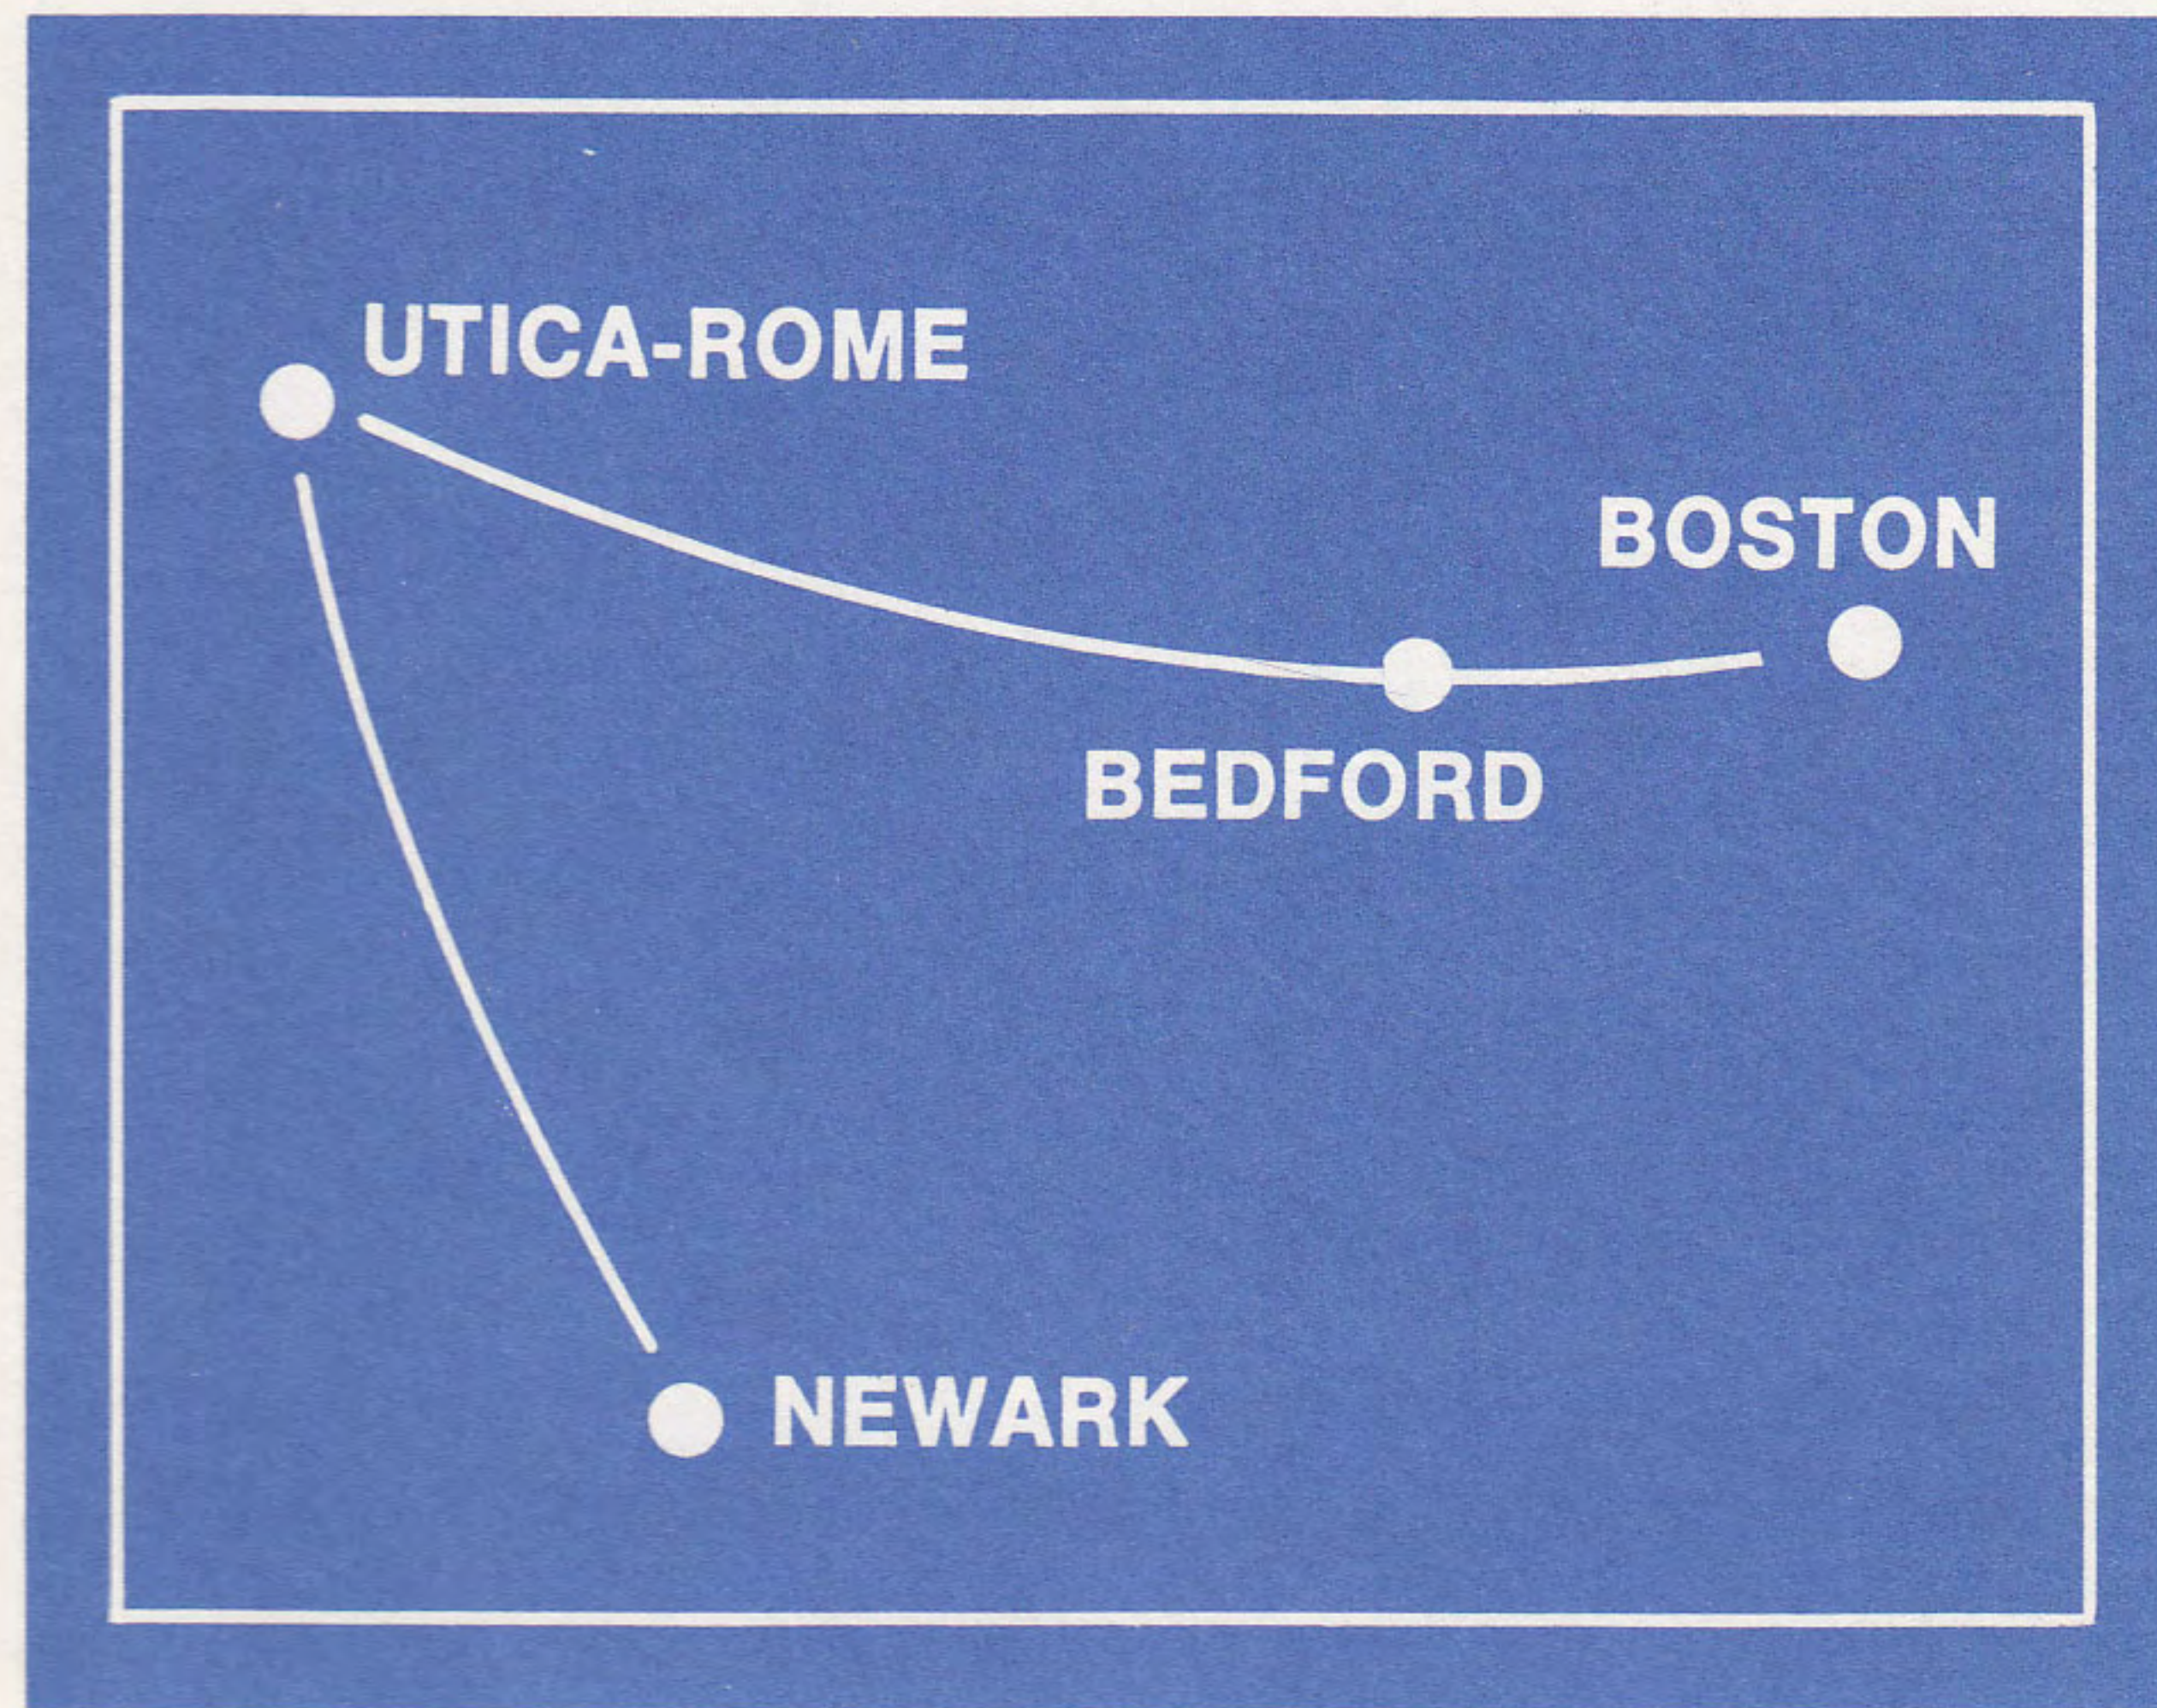

EMPIRE AIRLINES

**NON-STOP
FLIGHTS DAILY
BETWEEN EACH CITY**

effective April 24, 1977

EMPIRE AIRLINES

a division of
ONEIDA COUNTY AVIATION, INC.
ONEIDA COUNTY AIRPORT
ORISKANY, NEW YORK 13424

Tel. 315-736-3094
315-339-3603

EMPIRE AIRLINES

**NON-STOP
FLIGHTS DAILY
BETWEEN EACH CITY**

effective April 24, 1977

FOR RESERVATIONS PHONE:

EMPIRE AIRLINES

UTICA — call (315) 736-3094

ROME — call (315) 339-3603

MASS. AREA — call Toll Free:
(800) 448-4104
(also N.H., Vt., R.I., Conn.)

NEW JERSEY AREA — call Toll Free:
(also Penn.) (800) 448-4104

NEW YORK AREA — call Collect:
(315) 736-3094

OR CALL ANY TRAVEL AGENCY

PRIORITY PARCEL SERVICE

25¢ per pound—\$12.00 minimum

NEED TO SEND SOMETHING?
Just bring your parcel, packet, or envelope to our counter at Utica-Rome, Boston, or Newark, ten minutes before flight time. It can be picked up at our counter at the destination. Or phone us to make other arrangements for pick-up or delivery.

DEPARTS	ARRIVES	FLIGHT NO.	FREQUENCY
FROM UTICA/ROME			
TO BEDFORD			
7:10am	8:20am	301	Ex Sat Sun
TO BOSTON			
7:10am	8:45am	301	Ex Sat Sun
4:20pm	5:45pm	303	Ex Sat Sun
6:45pm	8:10pm	375	Sun only
TO NEWARK			
7:15am	8:20am	201	Ex Sun
11:40am	12:45pm	203	Ex Sat Sun
4:25pm	5:30pm	205	Ex Sat Sun
7:00pm	8:05pm	275	Sun only
FROM BEDFORD			
TO UTICA/ROME			
6:20pm	7:35pm	304	Ex Sat Sun
FROM BOSTON			
TO UTICA/ROME			
8:55am	10:25am	302	Ex Sat Sun
5:55pm	7:35pm	304	Ex Sat Sun
8:20pm	9:45pm	376	Sun only
FROM NEWARK			
TO UTICA/ROME			
8:40am	9:50am	202	Ex Sun
2:30pm	3:40pm	204	Ex Sat Sun
5:50pm	7:00pm	206	Ex Sat Sun
8:25pm	9:35pm	276	Sun only
<p>At Newark — Check-in Gate 46 (Eastern Airlines, Terminal B)</p> <p>At Boston — Check-in Gate 1, (Allegheny Airlines Terminal)</p> <p>At Bedford — Check-in Civilian Air Terminal</p> <p>At Utica/Rome — Check-in Main Terminal</p>			