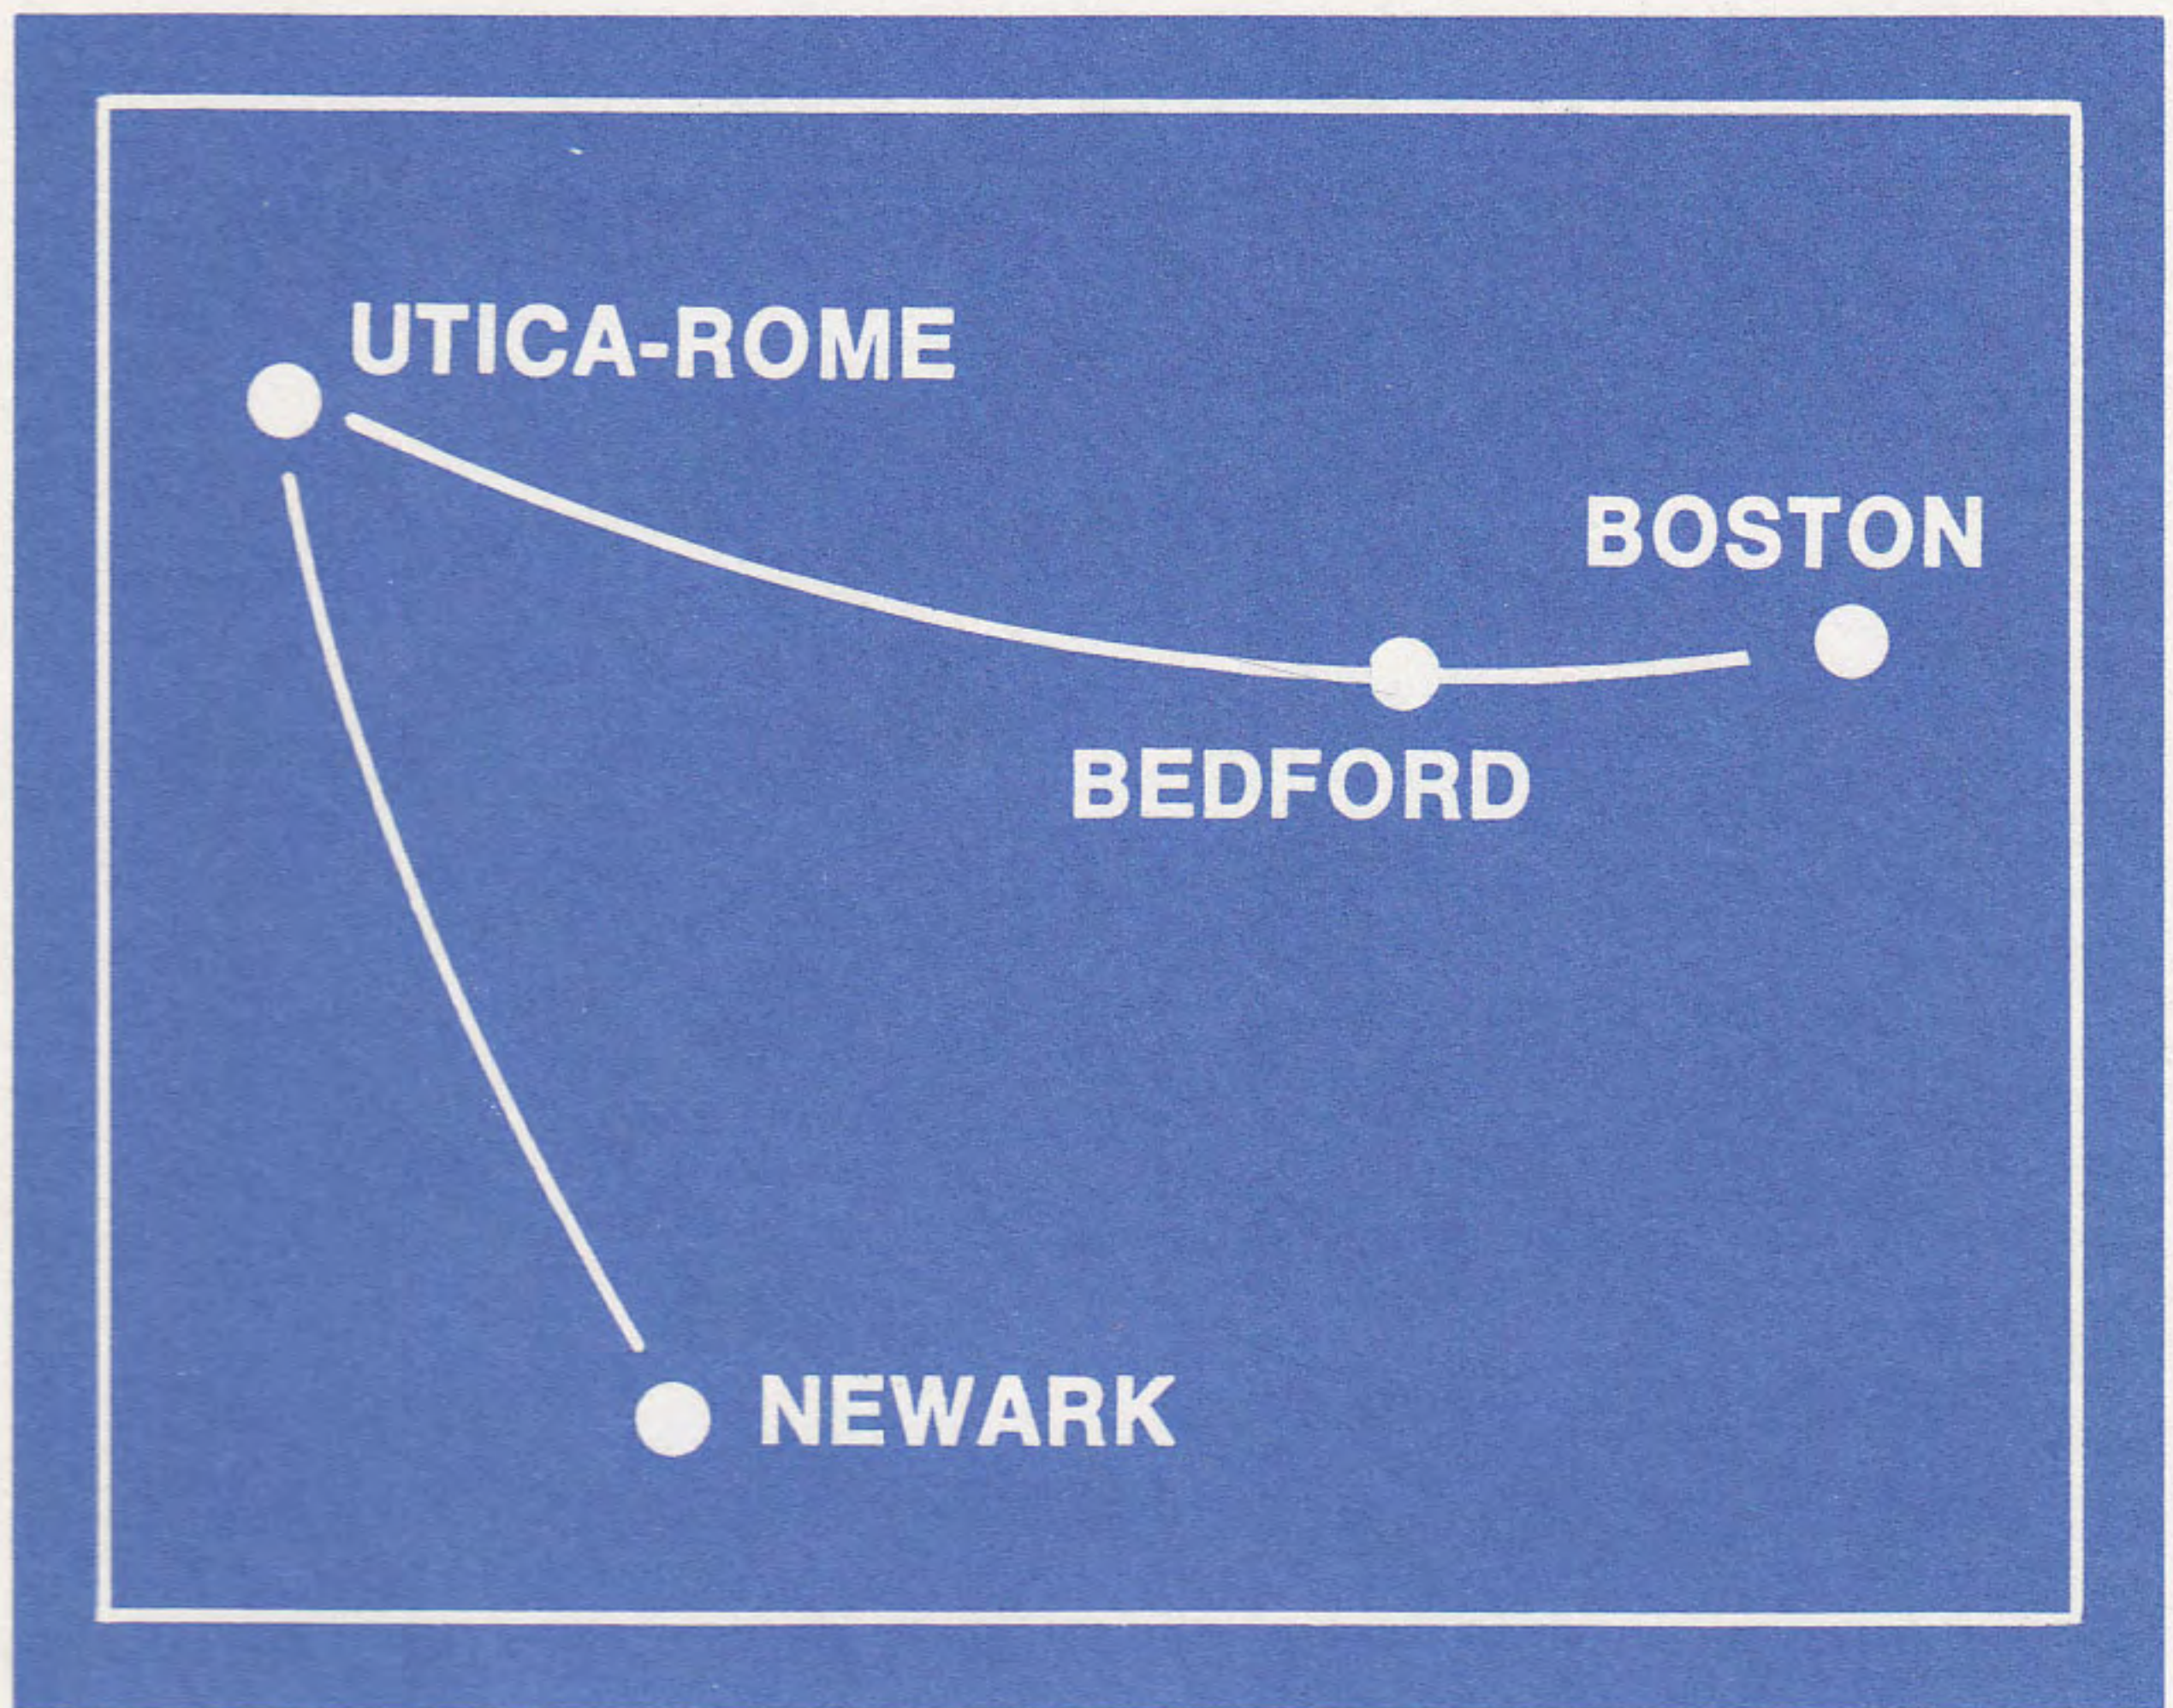

EMPIRE AIRLINES

**NON-STOP
FLIGHTS DAILY
BETWEEN EACH CITY**

effective April 24, 1977

EMPIRE AIRLINES

a division of
ONEIDA COUNTY AVIATION, INC.
ONEIDA COUNTY AIRPORT
ORISKANY, NEW YORK 13424

Tel. 315-736-3094
315-339-3603

EMPIRE AIRLINES

**NON-STOP
FLIGHTS DAILY
BETWEEN EACH CITY**

effective April 24, 1977

FOR RESERVATIONS PHONE:

EMPIRE AIRLINES

UTICA — call (315) 736-3094

ROME — call (315) 339-3603

MASS. AREA — call Toll Free:
(800) 448-4104
(also N.H., Vt., R.I., Conn.)

NEW JERSEY AREA — call Toll Free:
(also Penn.) (800) 448-4104

NEW YORK AREA — call Collect:
(315) 736-3094

OR CALL ANY TRAVEL AGENCY

PRIORITY PARCEL SERVICE

25¢ per pound—\$12.00 minimum

NEED TO SEND SOMETHING?
Just bring your parcel, packet, or envelope to our counter at Utica-Rome, Boston, or Newark, ten minutes before flight time. It can be picked up at our counter at the destination. Or phone us to make other arrangements for pick-up or delivery.

DEPARTS	ARRIVES	FLIGHT NO.	FREQUENCY
FROM UTICA/ROME			
TO BEDFORD			
7:10am	8:20am	301	Ex Sat Sun
TO BOSTON			
7:10am	8:45am	301	Ex Sat Sun
4:20pm	5:45pm	303	Ex Sat Sun
6:45pm	8:10pm	375	Sun only
TO NEWARK			
7:15am	8:20am	201	Ex Sun
11:40am	12:45pm	203	Ex Sat Sun
4:25pm	5:30pm	205	Ex Sat Sun
7:00pm	8:05pm	275	Sun only
FROM BEDFORD			
TO UTICA/ROME			
6:20pm	7:35pm	304	Ex Sat Sun
FROM BOSTON			
TO UTICA/ROME			
8:55am	10:25am	302	Ex Sat Sun
5:55pm	7:35pm	304	Ex Sat Sun
8:20pm	9:45pm	376	Sun only
FROM NEWARK			
TO UTICA/ROME			
8:40am	9:50am	202	Ex Sun
2:30pm	3:40pm	204	Ex Sat Sun
5:50pm	7:00pm	206	Ex Sat Sun
8:25pm	9:35pm	276	Sun only
<p>At Newark — Check-in Gate 46 (Eastern Airlines, Terminal B)</p> <p>At Boston — Check-in Gate 1, (Allegheny Airlines Terminal)</p> <p>At Bedford — Check-in Civilian Air Terminal</p> <p>At Utica/Rome — Check-in Main Terminal</p>			