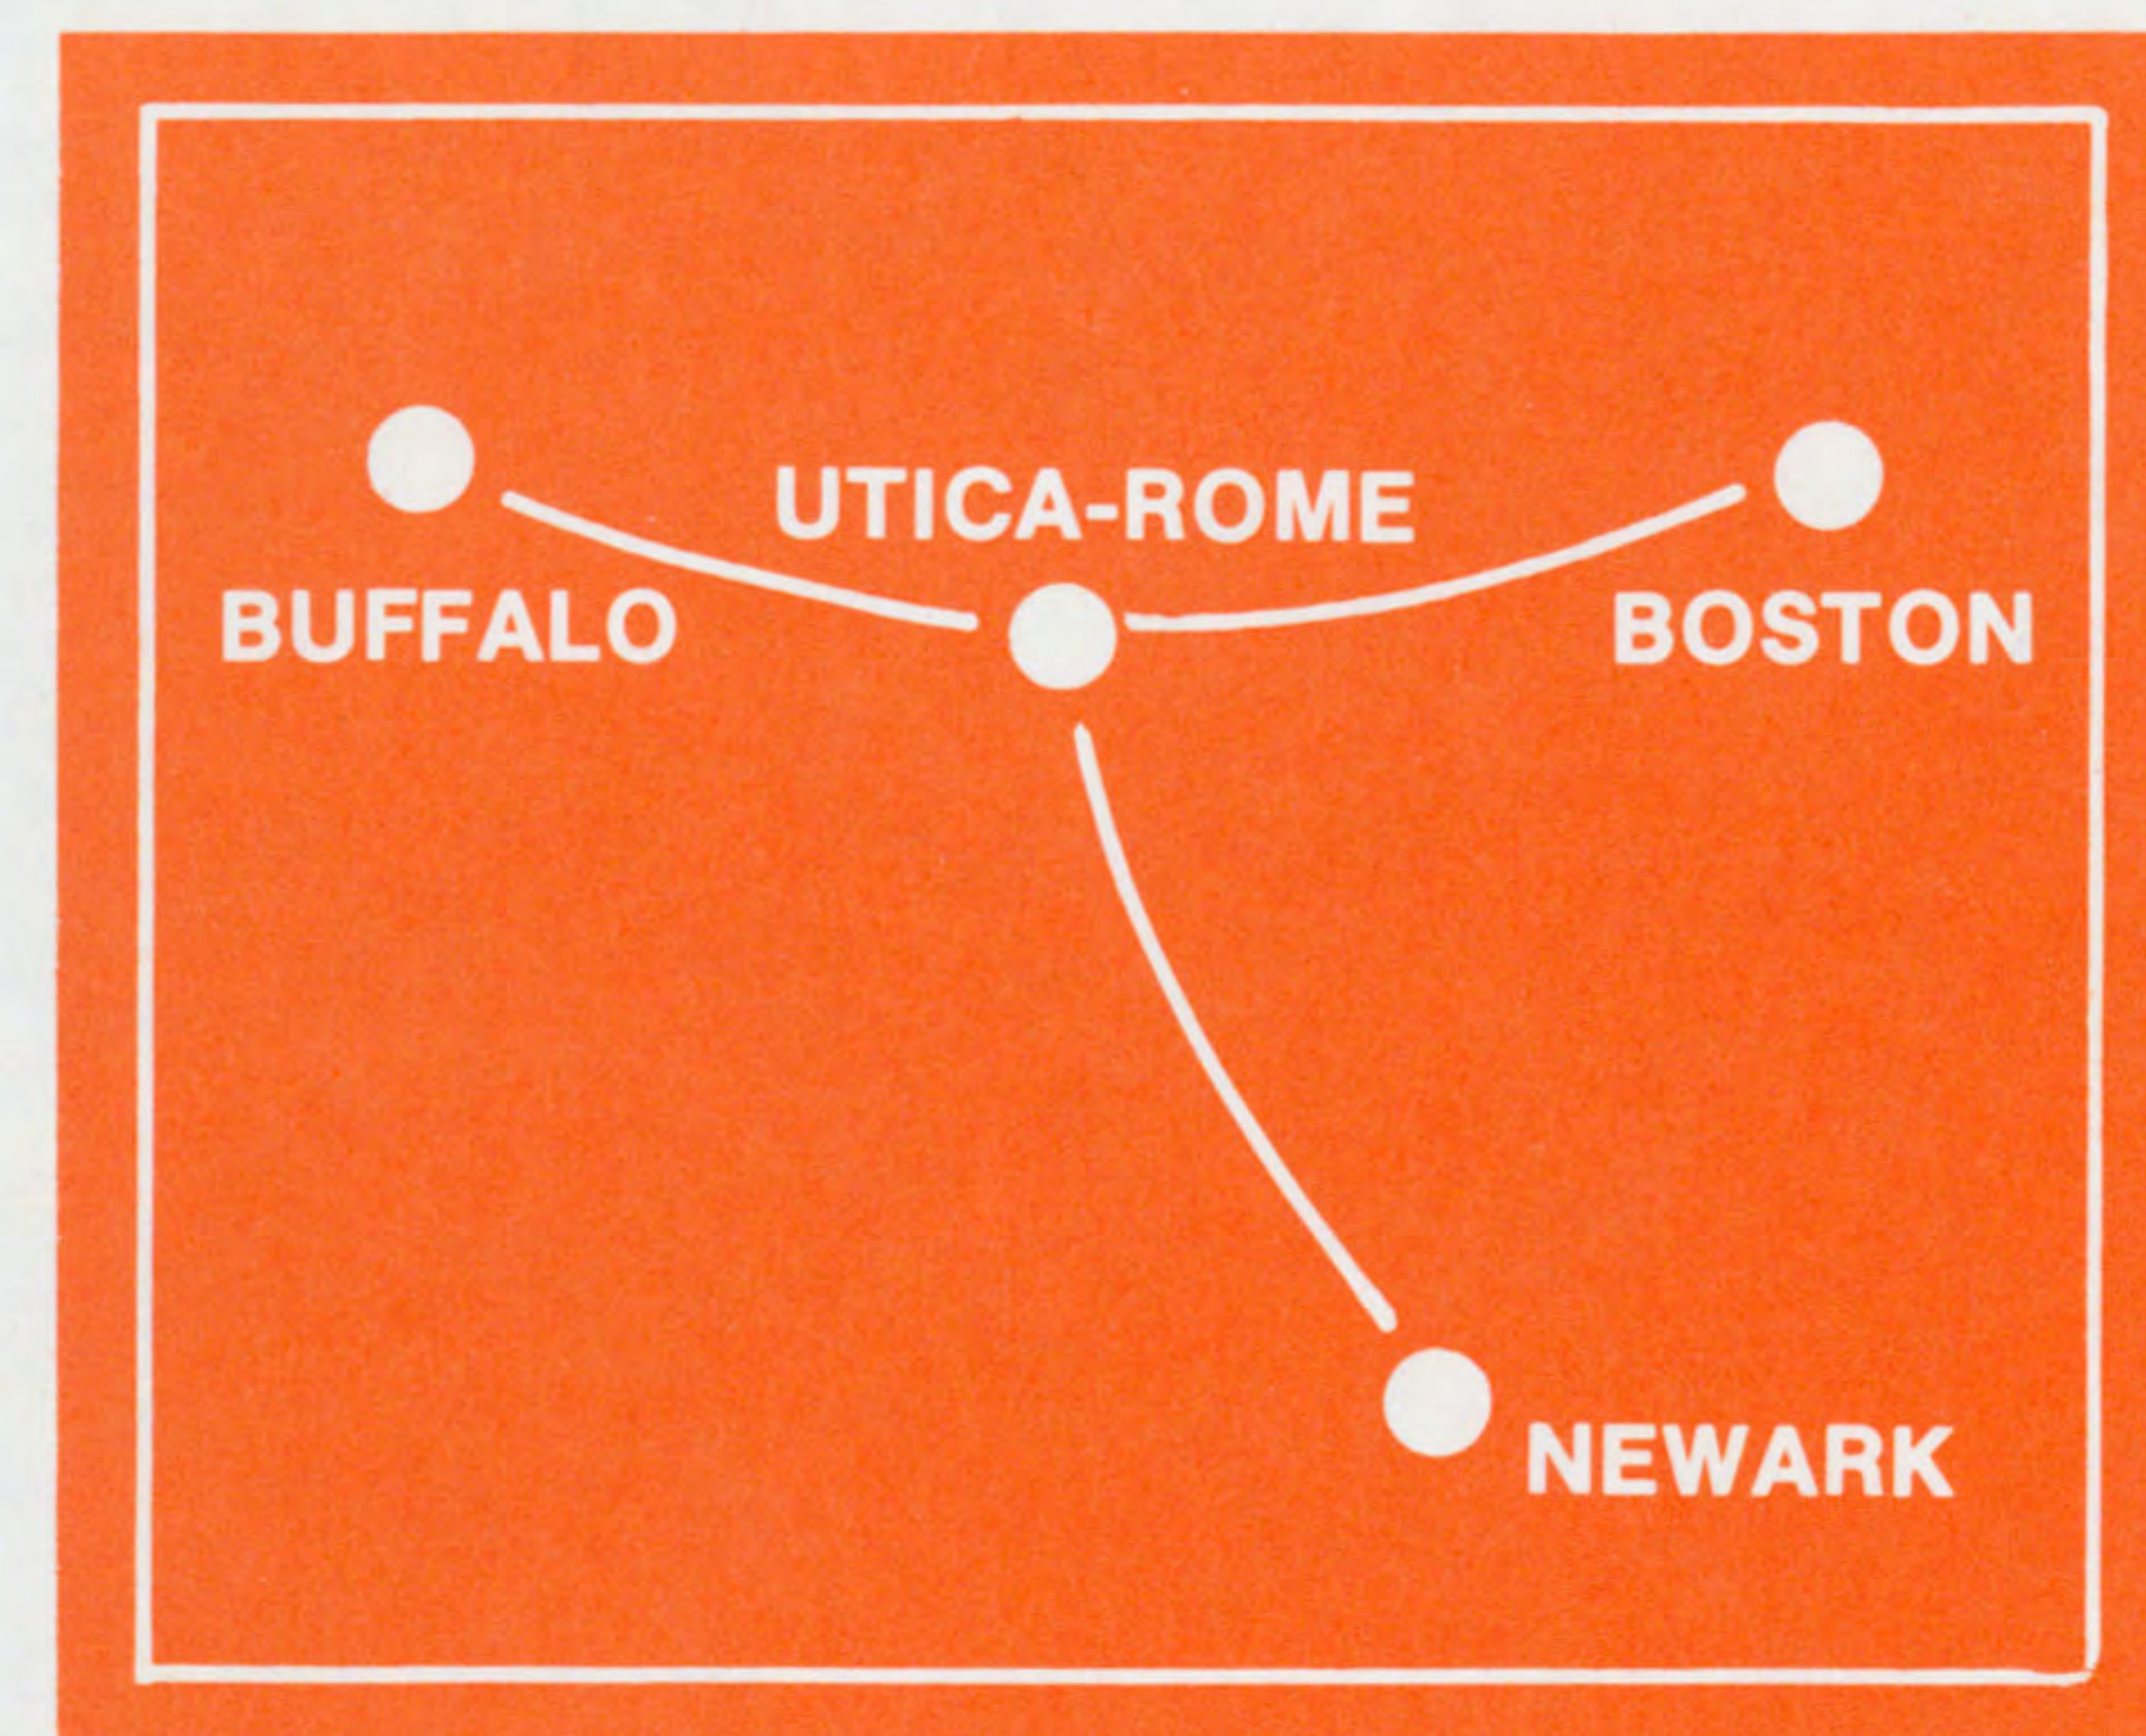

NEW YORK AREA — call Collect:
(315) 736-3094

OR CALL ANY TRAVEL AGENCY

BUFFALO CONNECTIONS:

Our flights make convenient connections in Buffalo with most Allegheny flights to CINCINNATI, CLEVELAND, COLUMBUS, DAYTON, DETROIT, INDIANAPOLIS, LOUISVILLE, MINNEAPOLIS, ST. LOUIS, EVANSVILLE, PITTSBURGH, and ERIE, at special low-cost Joint Fare discounts.

NEWARK CONNECTIONS:

Ask about our Joint Fares with Eastern and National Airlines to FLORIDA.

CHECK-IN COUNTERS:

AT UTICA/ROME — CHECK-IN MAIN TERMINAL.

AT NEWARK — CHECK-IN GATE 46
(EASTERN AIRLINES,
TERMINAL B).

AT BOSTON — CHECK-IN GATE 1,
(ALLEGHENY AIRLINES
TERMINAL).

AT BUFFALO — CHECK-IN AT
ALLEGHENY AIRLINES
TICKET COUNTER

EMPIRE AIRLINES

**NEW BUFFALO SERVICE
WITH CONNECTIONS
TO MIDWEST CITIES**

effective August 15, 1977

Just bring your parcel, packet or envelope to any of our airport counters 15 minutes before flight time. Then phone your consignee to pick it up at our ticket counter at the destination airport.

DOOR TO DOOR