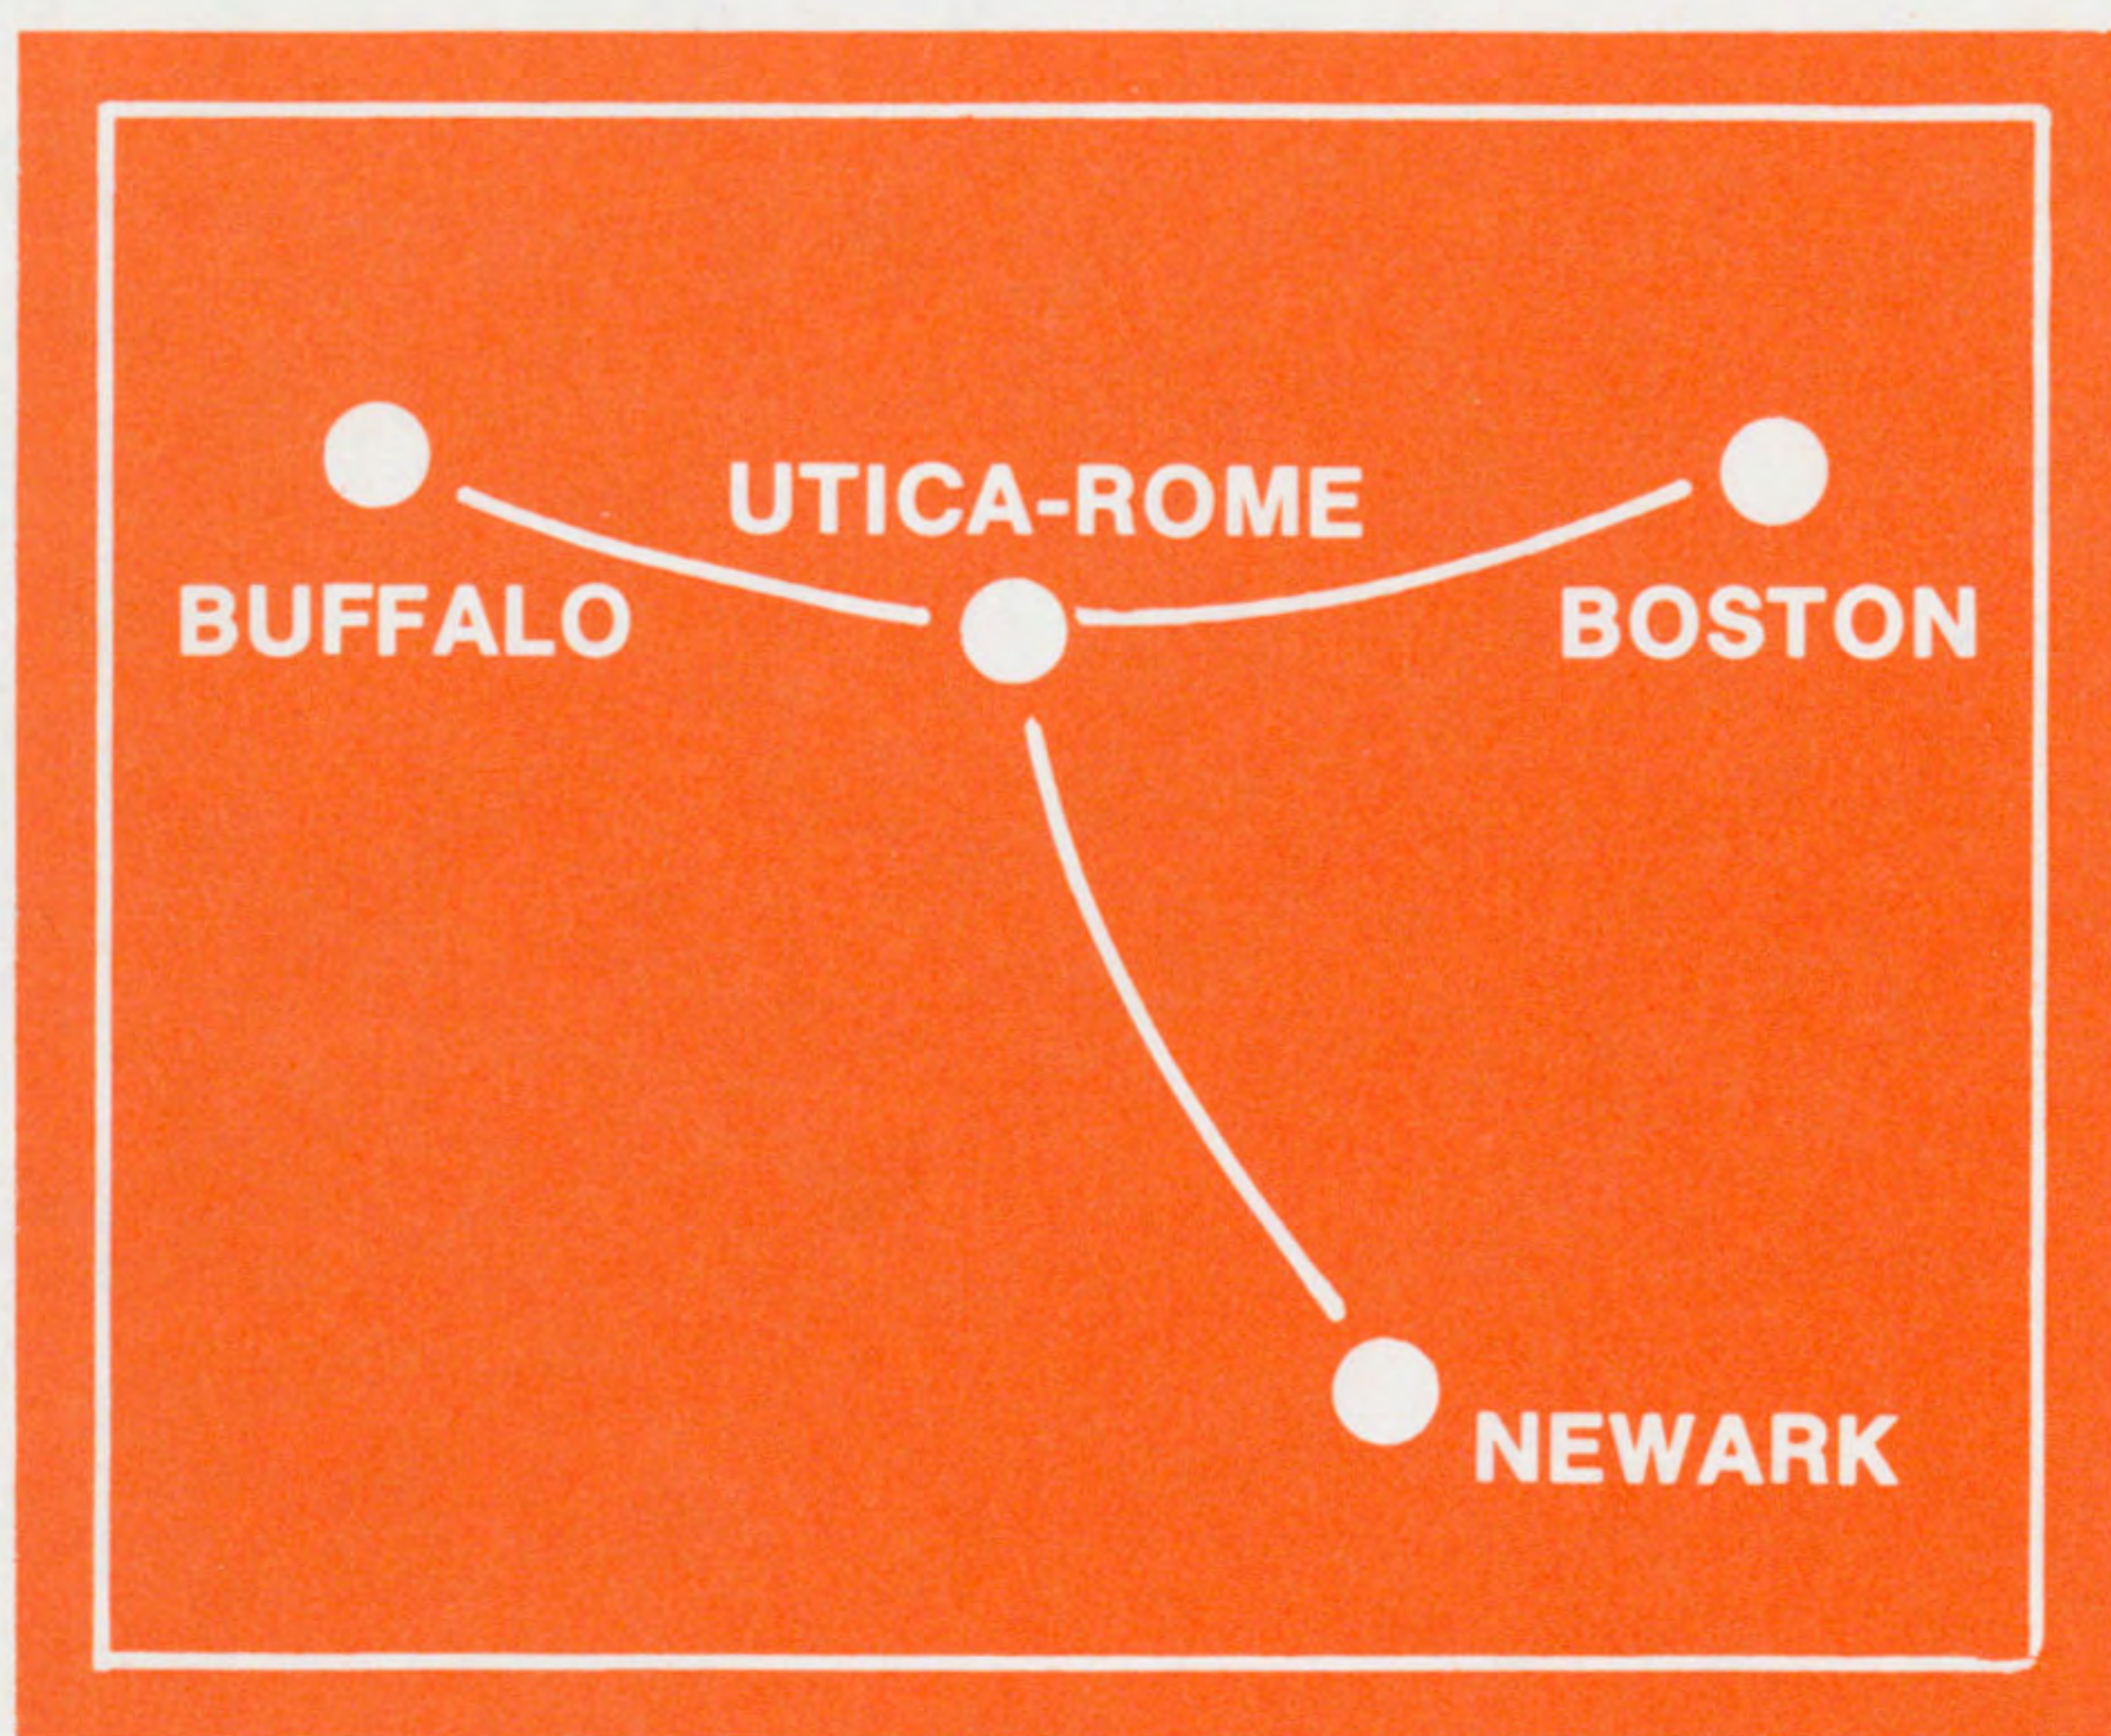

EMPIRE AIRLINES

**NEW BUFFALO SERVICE
WITH CONNECTIONS
TO MIDWEST CITIES**

effective August 15, 1977

GENERAL OFFICES:
ONEIDA COUNTY AIRPORT, UTICA-ROME, NEW YORK 13424

SPECIAL REDUCED FARES

FAMILY: First parent pays full fare. Second parent pays 2/3 fare. All children age 2-21 pay 1/2 fare. (If only one parent traveling, first child pays 2/3 fare.)

MILITARY: 3/4 fare. ID required. All reservations confirmed.

MILITARY-STANDBY: 1/2 fare. ID required. Reservations not confirmed; standby only.

CHILDREN: Age 2-11 accompanied by person 12 years or older pay 2/3 fare. (Unaccompanied child pays full fare.)

SMALL PARCEL DELIVERY SERVICE

\$15.00

If you have something you need to get to someone in another city — fast, on the same day — the simplest and quickest way may be via one of our flights.

AIRPORT TO AIRPORT

Just bring your parcel, packet or envelope to any of our airport counters 15 minutes before flight time. Then phone your consignee to pick it up at our ticket counter at the destination airport.

DOOR TO DOOR