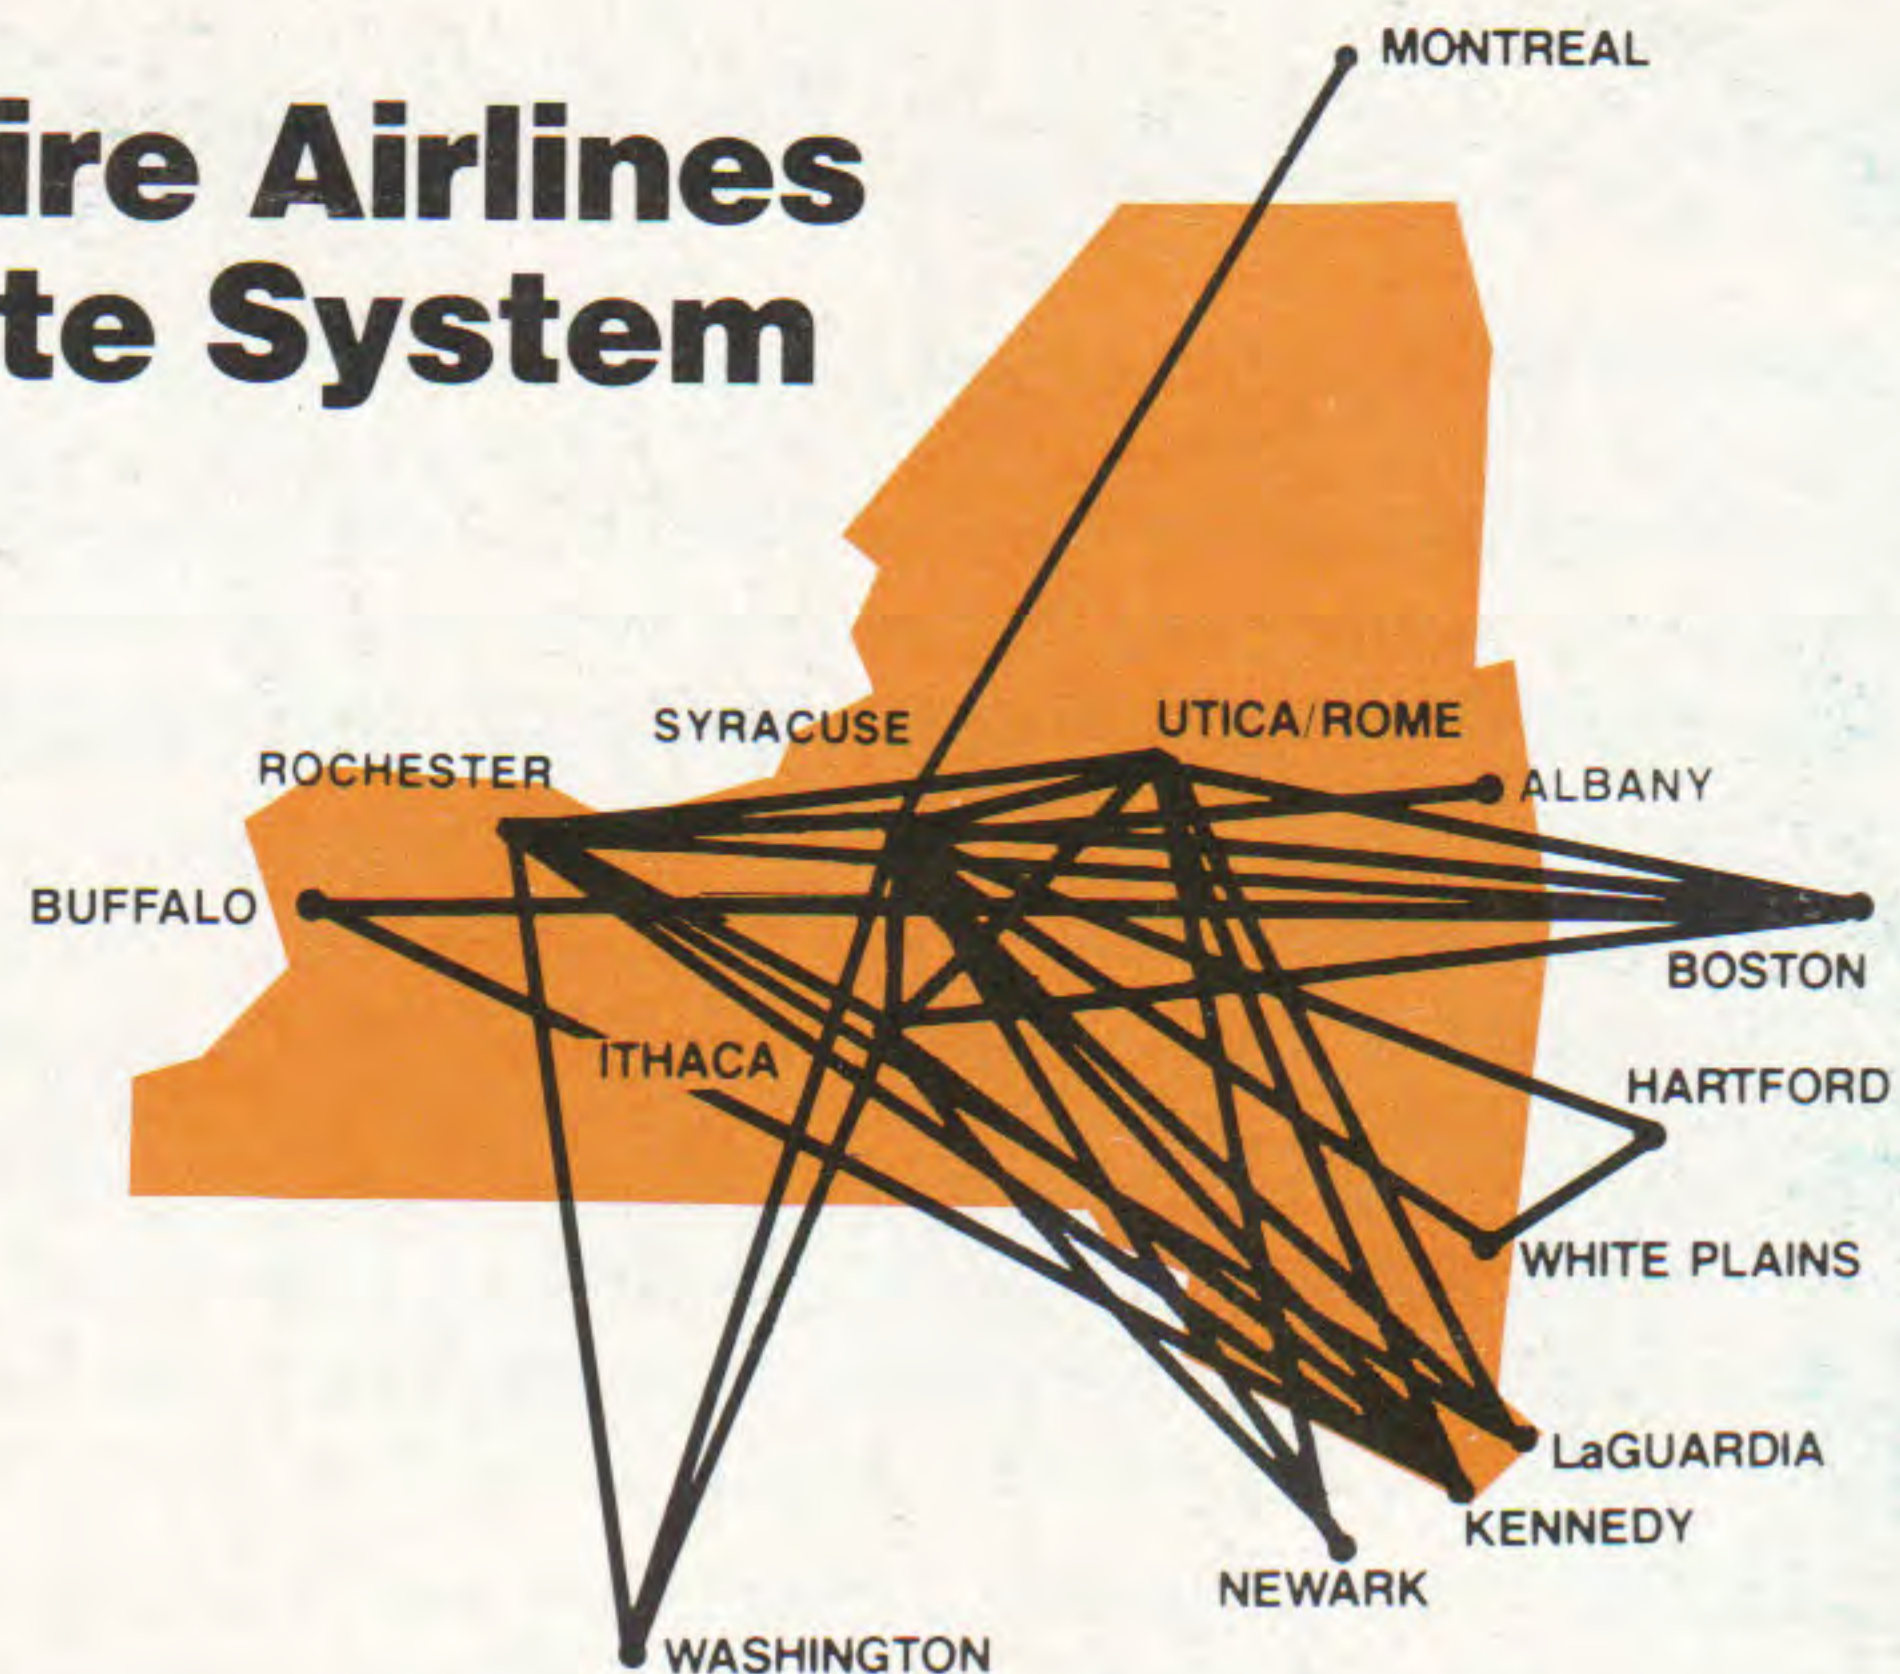

empire

SYSTEM TIMETABLE
EFFECTIVE SEPTEMBER 15, 1982

**NEW
BUFFALO
SERVICE**

emp

empire

empire

empire

empire

Empire Airlines Route System

Symbols

City: **SYR**—Syracuse **ROC**—Rochester **UCA**—Utica **ITH**—Ithaca
 Airport: **L**—LaGuardia **K**—Kennedy Int'l Airport **D**—Dorval
N—Newark Int'l Airport **W**—Washington National Airport
 Day: **6**—Saturday **7**—Sunday **X**—Except