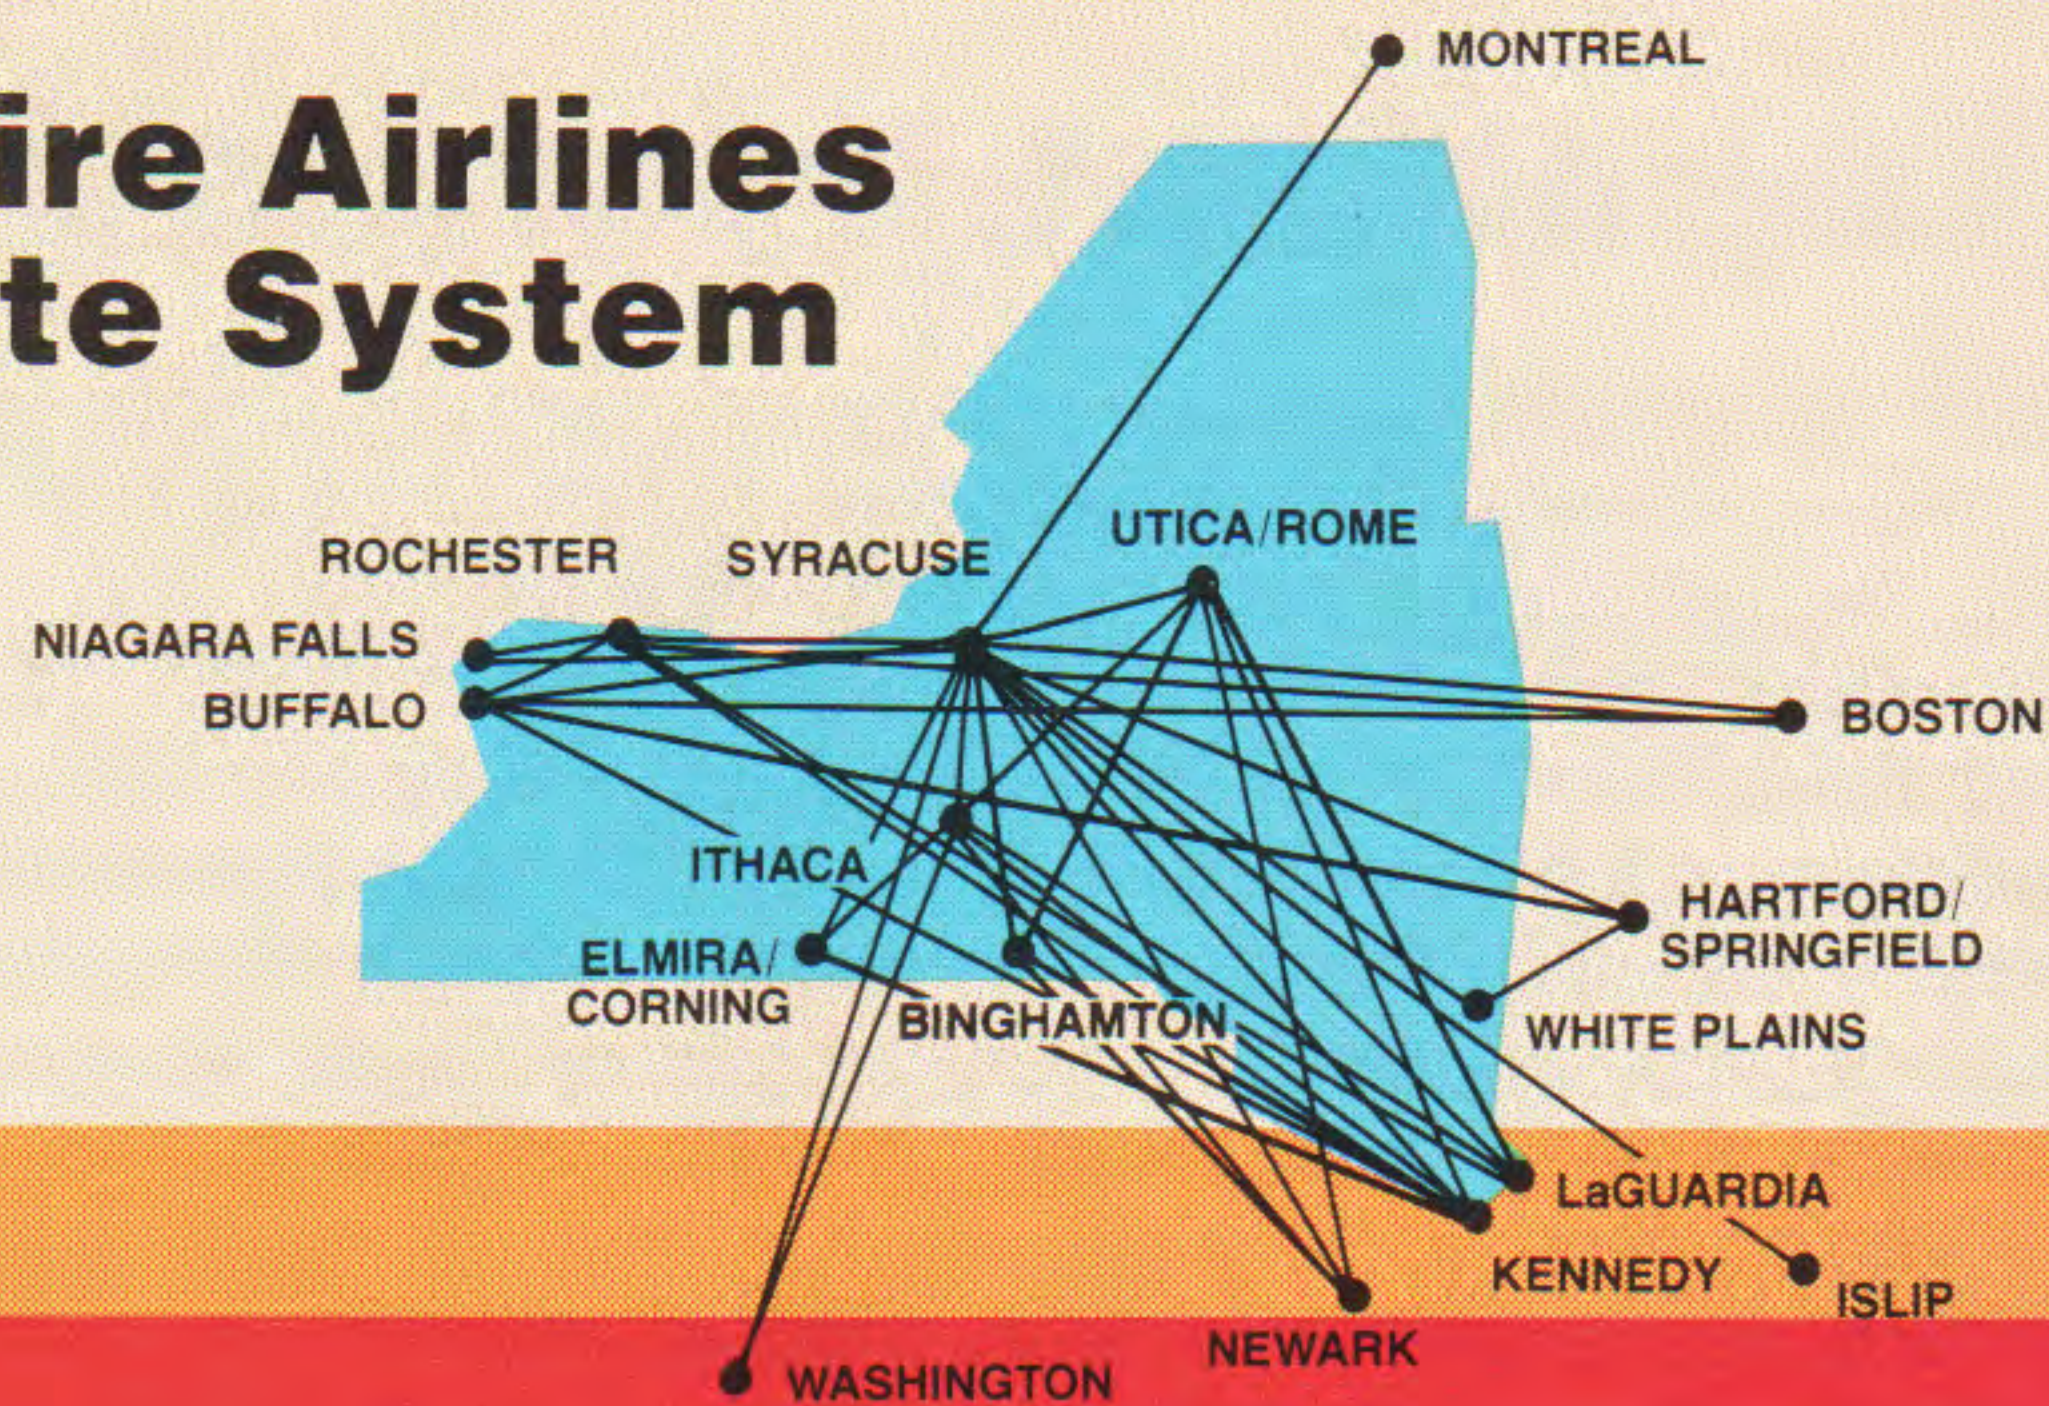

empire

SYSTEM TIMETABLE
EFFECTIVE JUNE 1, 1983

Welcome Aboard!

Empire Airlines Route System

empire

SYSTEM TIMETABLE
EFFECTIVE JUNE 1, 1983

Symbols

City: **SYR**—Syracuse **ROC**—Rochester **UCA**—Utica **ITH**—Ithaca **BUF**—Buffalo
JFK—Kennedy Int'l Airport **LGA**—LaGuardia
 Airport: **K**—Kennedy Int'l Airport **L**—LaGuardia **D**—Dorval **N**—Newark Int'l Airport
W—Washington National Airport
 Day: **5**—Friday **6**—Saturday **7**—Sunday **X**—Except