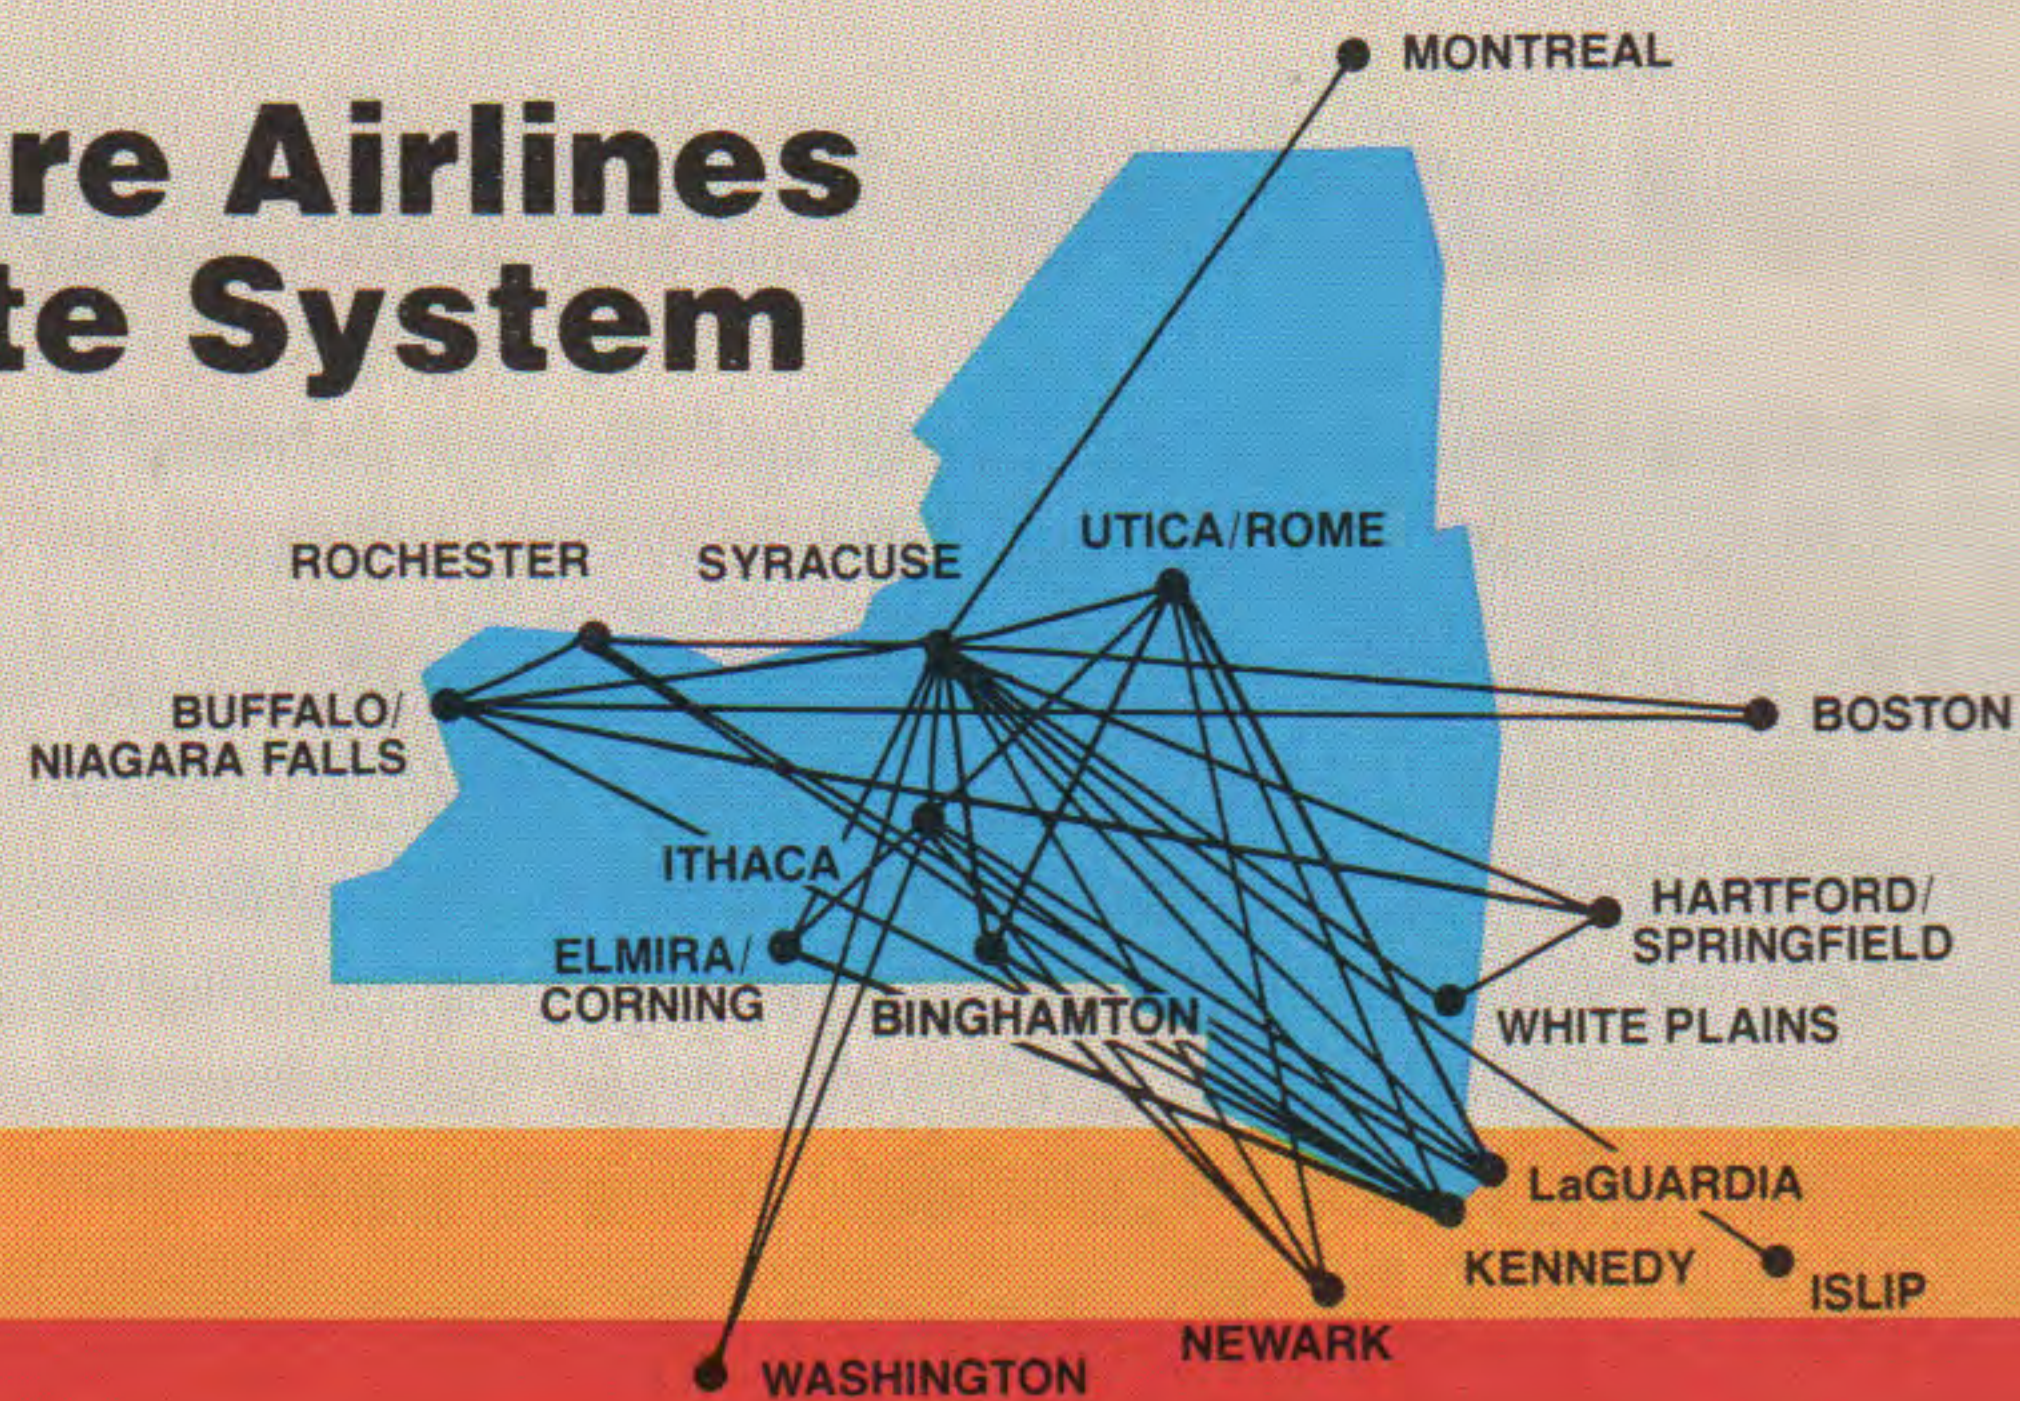

empire

SYSTEM TIMETABLE
EFFECTIVE JULY 17, 1983

Welcome Aboard!

Empire Airlines Route System

empire

SYSTEM TIMETABLE
EFFECTIVE JULY 17, 1983

Symbols

City: SYR—Syracuse ROC—Rochester UCA—Utica ITH—Ithaca BUF—Buffalo
 JFK—Kennedy Int'l Airport LGA—LaGuardia
 Airport: K—Kennedy Int'l Airport L—LaGuardia D—Dorval N—Newark Int'l Airport
 W—Washington National Airport
 Day: 5—Friday 6—Saturday 7—Sunday X—Except