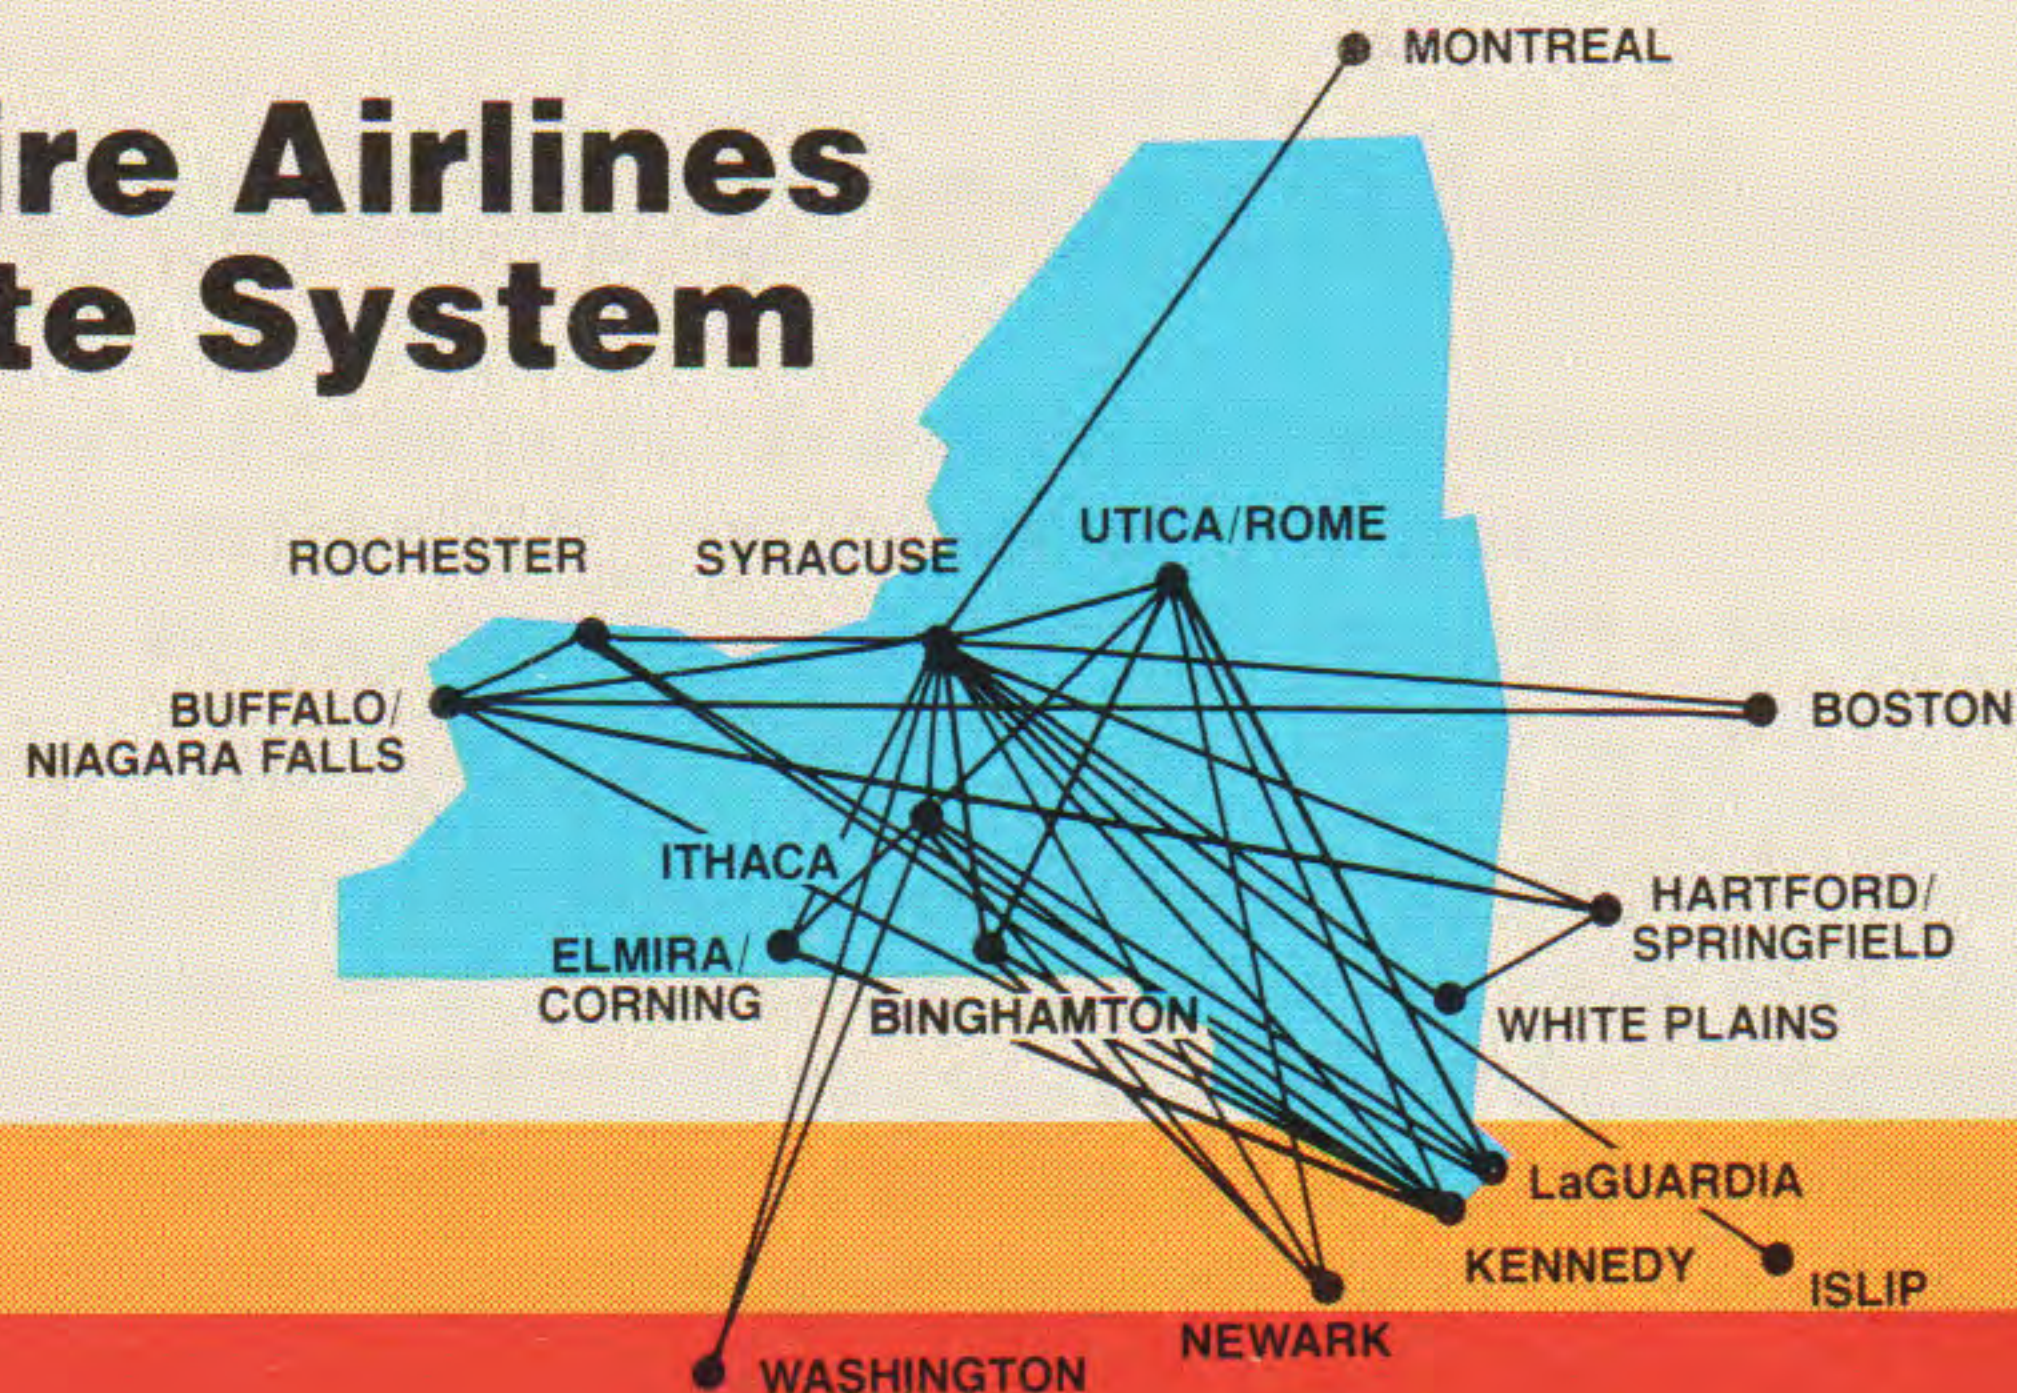

empire

SYSTEM TIMETABLE
EFFECTIVE AUGUST 1, 1983

Welcome Aboard!

Empire Airlines Route System

empire

SYSTEM TIMETABLE
EFFECTIVE AUGUST 1, 1983

Symbols

City: SYR—Syracuse ROC—Rochester UCA—Utica ITH—Ithaca BUF—Buffalo
 JFK—Kennedy Int'l Airport LGA—LaGuardia
 Airport: K—Kennedy Int'l Airport L—LaGuardia D—Dorval N—Newark Int'l Airport
 W—Washington National Airport
 Day: 5—Friday 6—Saturday 7—Sunday X—Except