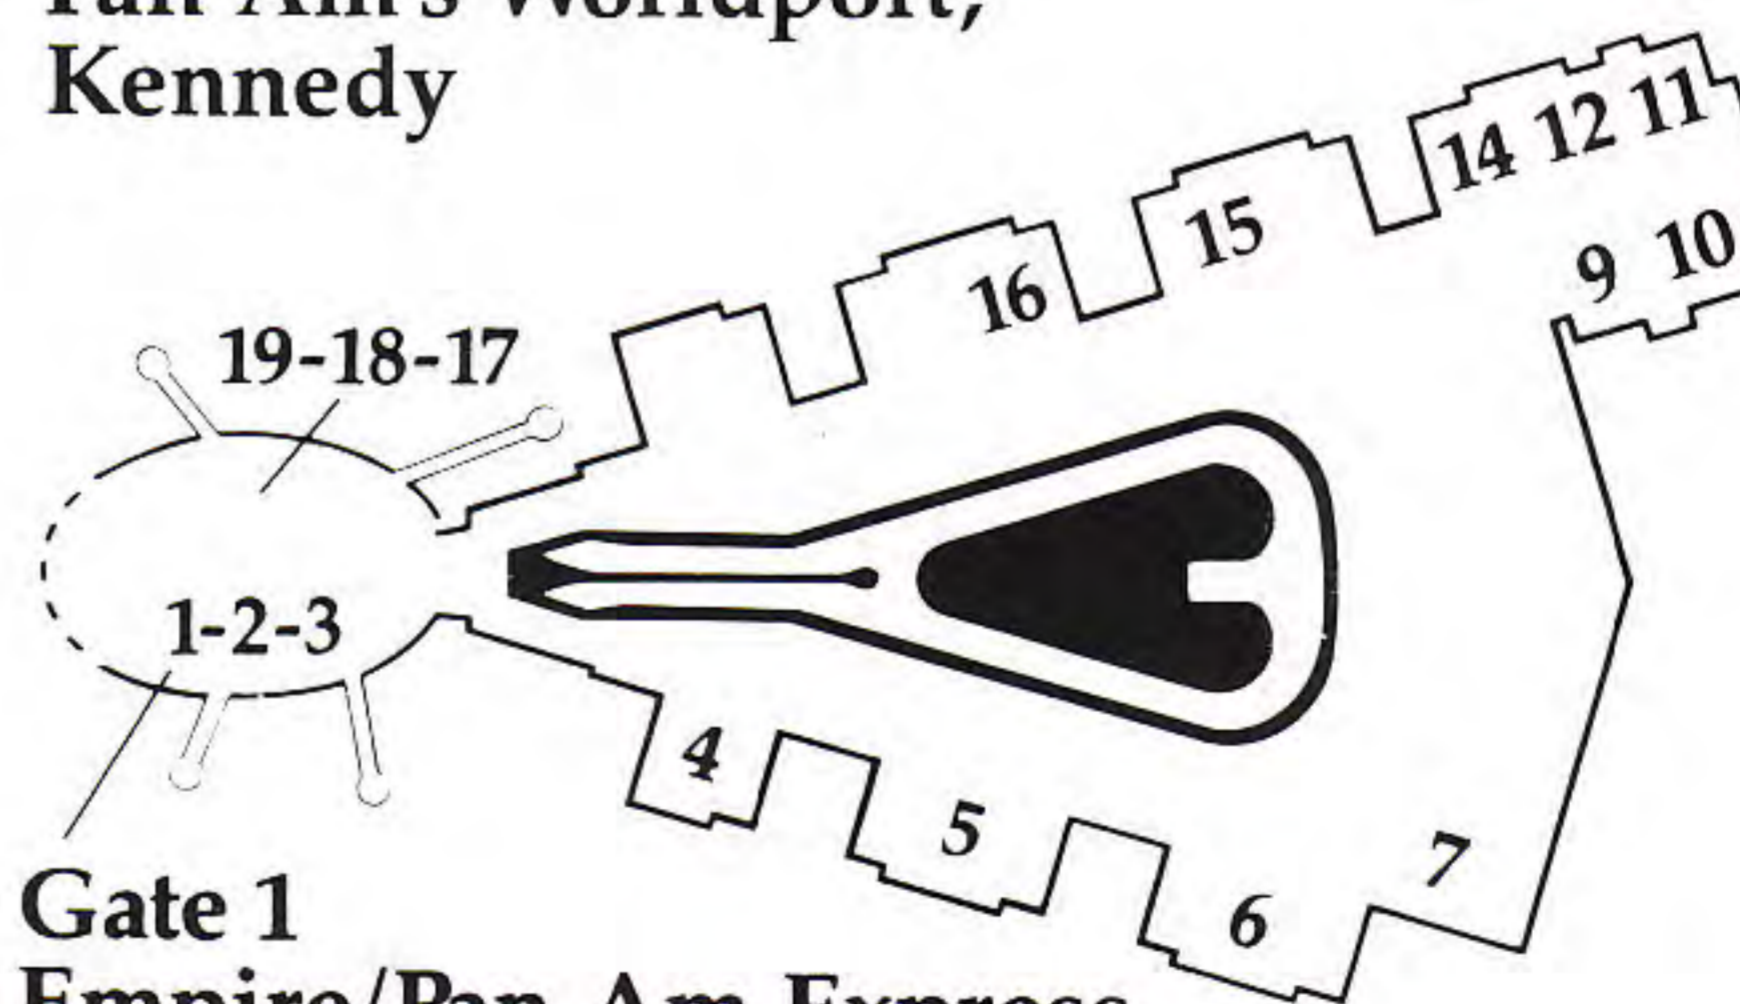

Pan Am's Worldport, Kennedy

Gate 1
Empire/Pan Am Express
Arrivals and Departures

empire
PAN AM EXPRESS

For reservations and information, call your Travel Agent, Corporate Travel Department or Empire/Pan Am Express at 1-800-442-5896.

1. U.S.A.
   Albany
   Binghamton
   Buffalo
   Dallas/Ft. Worth
   Fort Myers
   Hartford
   Honolulu
   Houston
   Ithaca
   Los Angeles
   Miami
   New Orleans
   New York City
   Orlando
   Providence
   Rochester
   San Francisco
   Syracuse
   Tampa/St. Pete
   Utica/Rome
   West Palm Beach

International

1. Antigua
   Aruba
   Auckland
   Barbados
   Beijing
   Beirut
   Berlin
   Bermuda
   Bombay
   Brussels
   Budapest
   Buenos Aires
   Cairo
   Caracas
   Cologne/Bonn
   Dakar
   Delhi
   Dhahran
   Dubai
   Dubrovnik
   Dusseldorf
   Fort de France
   Frankfurt
   Freeport
   Guam
   Guatemala City
   Hamburg
   Hong Kong
   Istanbul
   Johannesburg
   Karachi
   Kingston
   Lagos
   London
   Manila
   Maracaibo
   Melbourne
   Mexico City
   Milan
   Monrovia
   Montego Bay
   Montevideo
   Munich
   Nairobi
   Nassau
   Osaka
   Panama City
   Paris
   Pointe a Pitre
   Port of Spain
   Rio de Janeiro
   Riyadh
   Rome
   St. Kitts
   St. Lucia
   St. Maarten
   Santiago, Chile
   Sarajevo
   Seoul
   Singapore
   Stuttgart
   Sidney
   Taipei
   Tokyo
   Vienna
   Zagreb
   Zurich