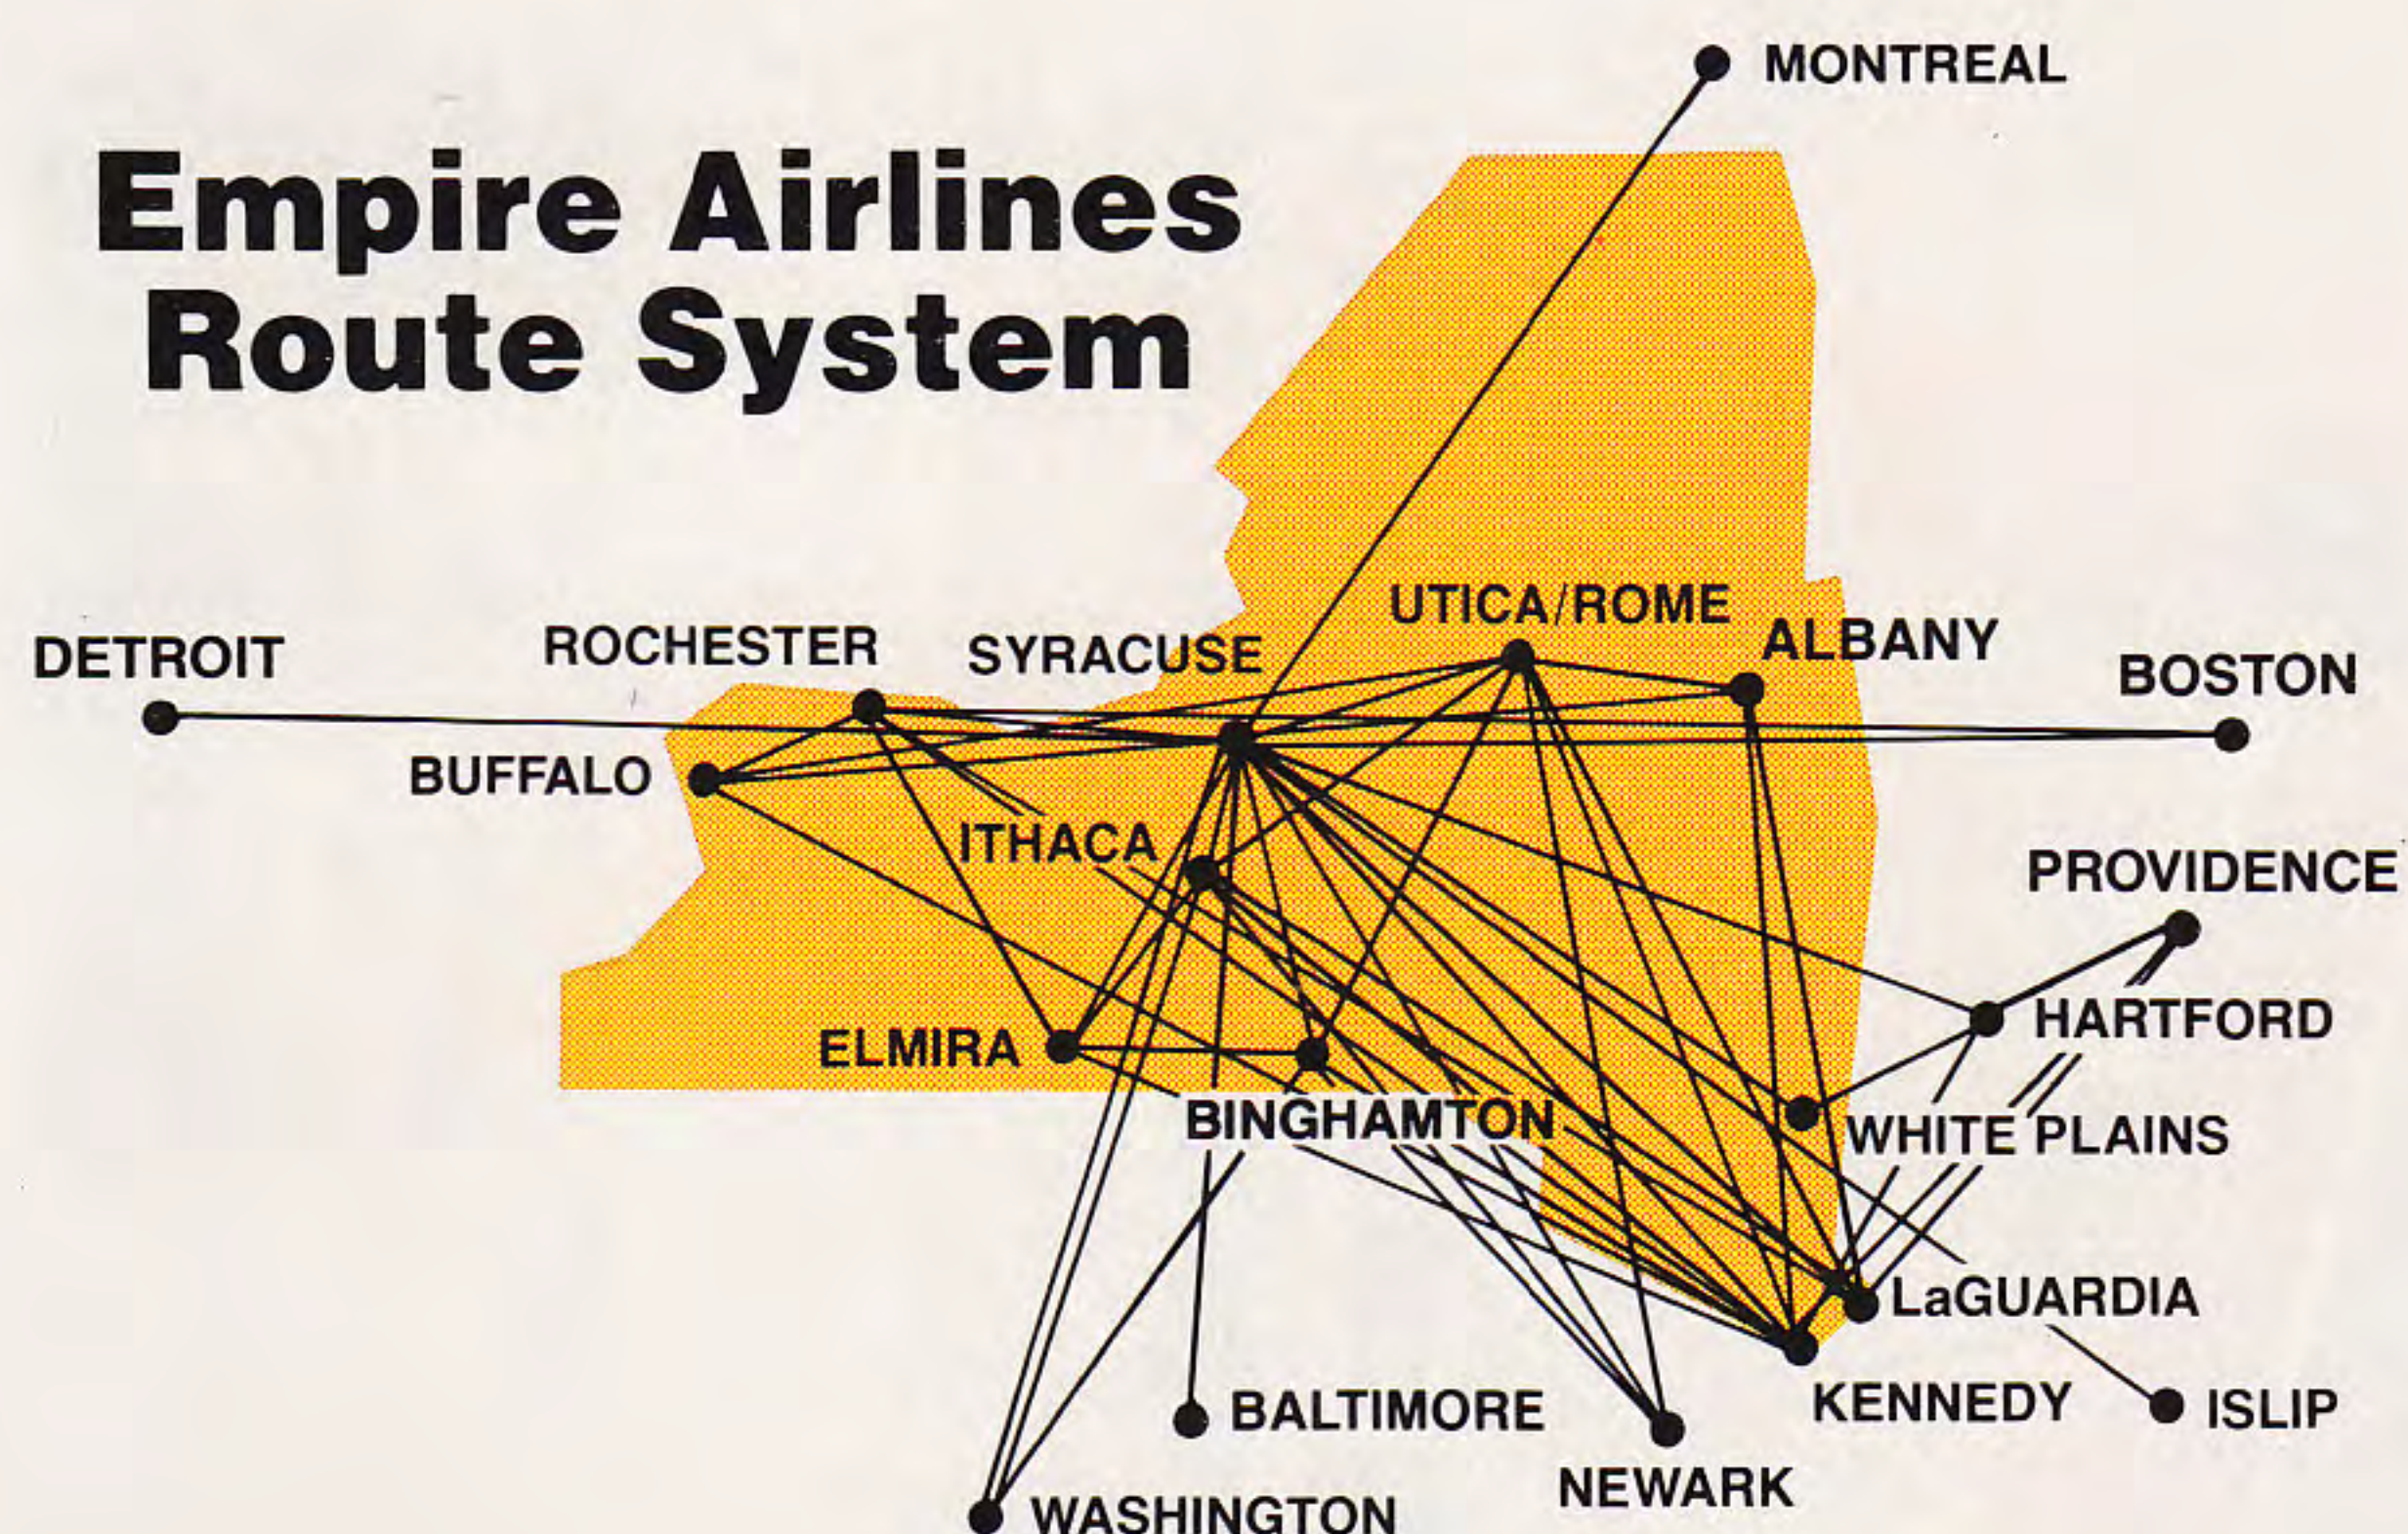

Empire Airlines Route System

Symbols

City: BDL—Hartford BUF—Buffalo ITH—Ithaca JFK—Kennedy Int'l Airport
LGA—LaGuardia ROC—Rochester SYR—Syracuse UCA—Utica
Airport: B—Baltimore/Washington Int'l D—Dorval K—Kennedy Int'l Airport L—LaGuardia
M—Metropolitan N—Newark Int'l Airport W—Washington National Airport
Day: 1—Monday 2—Tuesday 3—Wednesday 4—Thursday 5—Friday 6—Saturday
7—Sunday X—Except

For Reservations

ALBANY	800-962-5665
ANY NEW ENGLAND STATE	800-448-4104
BALTIMORE	800-448-4104
BINGHAMTON/ENDICOTT/JOHNSON CITY	800-962-5665
BOSTON	800-448-4104
BUFFALO	800-962-5665
DETROIT	800-448-4104
ELMIRA/CORNING	800-962-5665
HARTFORD/SPRINGFIELD	800-448-4104
ISLIP	800-962-5665
ITHACA/CORTLAND	800-962-5665
LONG ISLAND	800-962-5665
MARYLAND	800-448-4104
MICHIGAN	800-448-4104
NEWARK	800-448-4104
NEW JERSEY	800-448-4104
NEW YORK CITY	800-962-5665
NEW YORK STATE	800-962-5665
NIAGARA FALLS, NY	800-962-5665
PENNSYLVANIA	800-448-4104
PROVIDENCE	800-448-4104
RHODE ISLAND	800-448-4104
ROCHESTER	716-232-5700
ROME	315-339-3603
SYRACUSE	315-478-5511
UTICA	315-768-7811
VIRGINIA	800-448-4104
WASHINGTON	800-448-4104
WHITE PLAINS	800-962-5665
ELSEWHERE IN U.S.	800-448-4104
CANADA:	
HAMILTON	416-521-6354
MONTREAL	514-848-7283
NIAGARA FALLS, ONTARIO	TOLL FREE ZENITH 15620
ST. CATHARINES	TOLL FREE ZENITH 15620
TORONTO	416-283-2441
ELSEWHERE IN CANADA	CALL COLLECT 315-768-7811

OR CALL ANY TRAVEL AGENCY

For Air Cargo

NEW YORK STATE	800-3EMPIRE
ELSEWHERE IN U.S.	800-URCARGO
SYRACUSE	315-454-0451

Credit Cards

EMPIRE AIRLINES ACCEPTS ALL MAJOR CARDS

Check-In Counters

ALBANY	AMERICAN AIRLINES TICKET COUNTER
BALTIMORE	REPUBLIC AIRLINES TICKET COUNTER
BINGHAMTON	MAIN TERMINAL
BOSTON	NORTH TERMINAL (TERMINAL D)
BUFFALO	EAST TERMINAL
DETROIT	AMERICAN AIRLINES TICKET COUNTER
ELMIRA	MAIN TERMINAL
HARTFORD	AMERICAN AIRLINES TICKET COUNTER DOMESTIC TERMINAL
ITHACA	MAIN TERMINAL
KENNEDY	PAN AMERICAN TERMINAL
LaGUARDIA	EMPIRE AIRLINES TICKET COUNTER MAIN TERMINAL — TWA
LONG ISLAND/MACARTHUR (ISLIP)	PILGRIM AIRLINES TICKET COUNTER
MONTREAL	PILGRIM AIRLINES TICKET COUNTER
NEWARK	TERMINAL B
PROVIDENCE	MAIN TERMINAL
ROCHESTER	MAIN TERMINAL
SYRACUSE	MAIN TERMINAL
UTICA/ROME	MAIN TERMINAL
WASHINGTON	EMPIRE AIRLINES TICKET COUNTER, NORTH TERMINAL, PAN AMERICAN AIRLINES
WHITE PLAINS	AIR FLORIDA TICKET COUNTER

EMPIRE AIRLINES, INC., ONEIDA COUNTY AIRPORT
UTICA-ROME, NEW YORK 13424 TEL. 315-768-7831