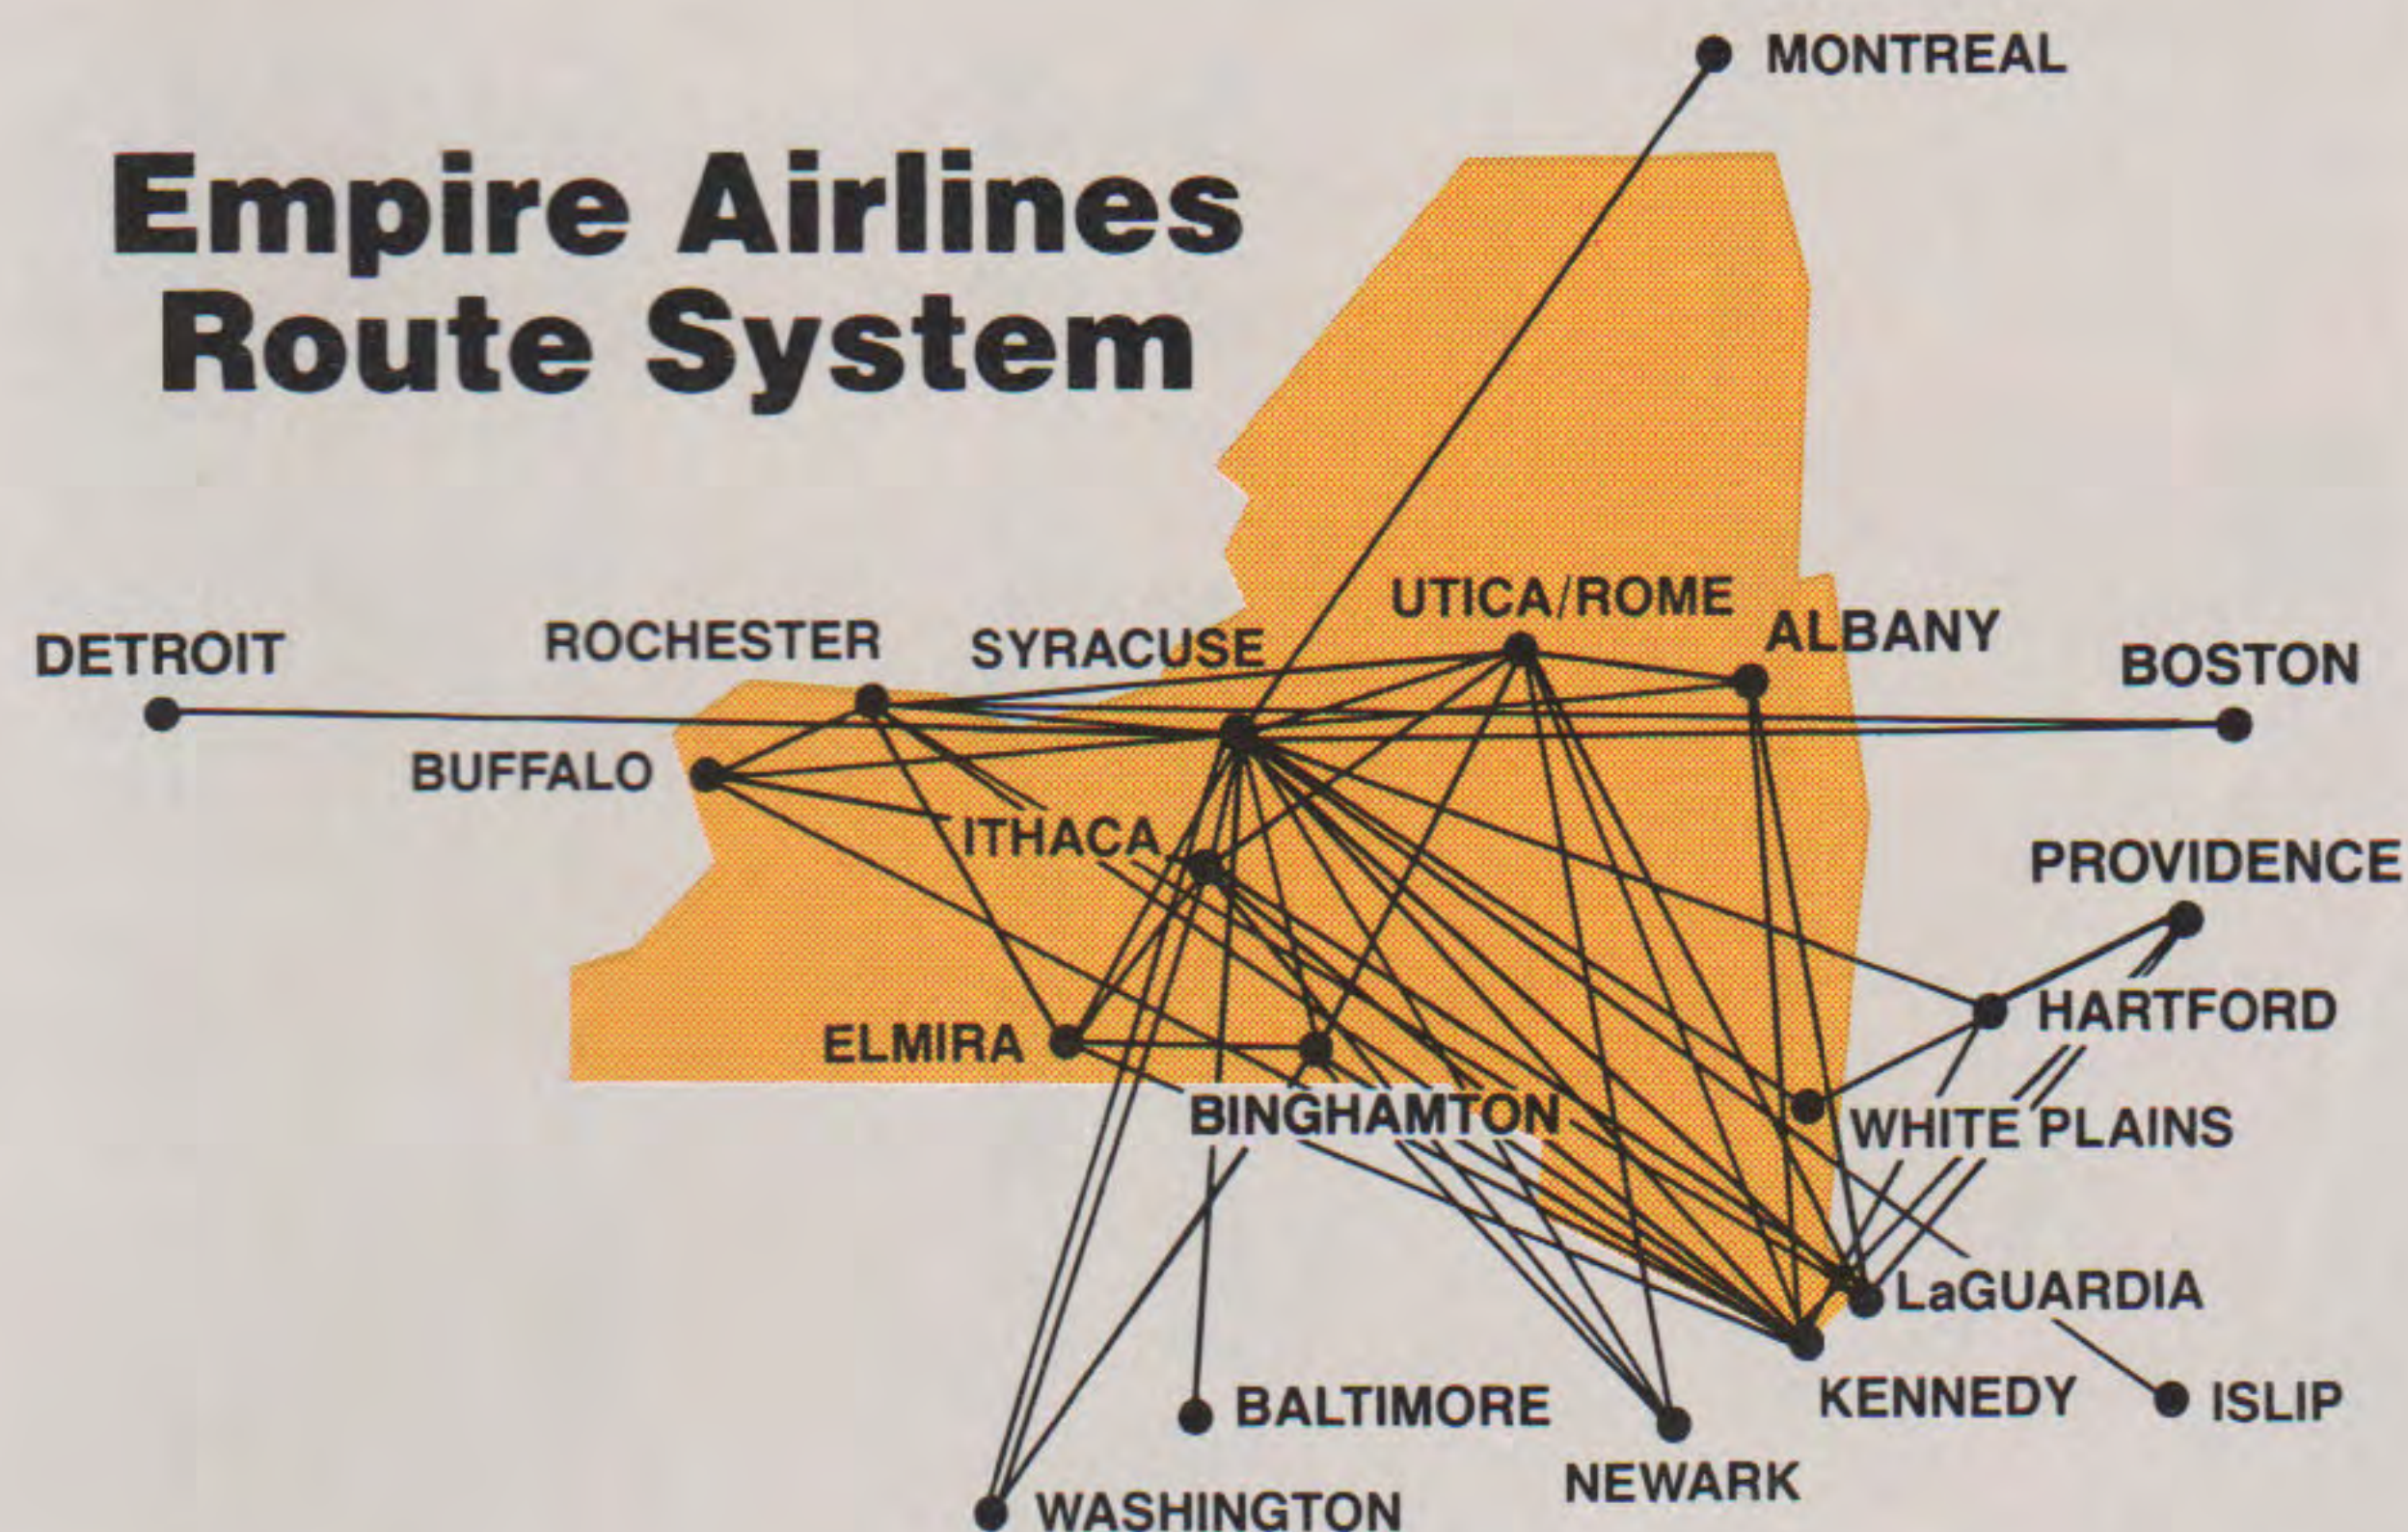

Empire Airlines Route System

Symbols

City: BDL—Hartford BUF—Buffalo ITH—Ithaca JFK—Kennedy Int'l Airport
LGA—LaGuardia ROC—Rochester SYR—Syracuse UCA—Utica
Airport: B—Baltimore/Washington Int'l D—Dorval K—Kennedy Int'l Airport L—LaGuardia
M—Metropolitan N—Newark Int'l Airport W—Washington National Airport
Day: 1—Monday 2—Tuesday 3—Wednesday 4—Thursday 5—Friday 6—Saturday
7—Sunday X—Except

For Reservations

ALBANY	800-962-5665
ANY NEW ENGLAND STATE	800-448-4104
BALTIMORE	800-448-4104
BINGHAMTON/ENDICOTT/JOHNSON CITY	800-962-5665
BOSTON	800-448-4104
BUFFALO	800-962-5665
DETROIT	800-448-4104
ELMIRA/CORNING	800-962-5665
HARTFORD/SPRINGFIELD	800-448-4104
ISLIP	800-962-5665
ITHACA/CORTLAND	800-962-5665
LONG ISLAND	800-962-5665
MARYLAND	800-448-4104
MICHIGAN	800-448-4104
NEWARK	800-448-4104
NEW JERSEY	800-448-4104
NEW YORK CITY	800-962-5665
NEW YORK STATE	800-962-5665
NIAGARA FALLS, NY	800-962-5665
PENNSYLVANIA	800-448-4104
PROVIDENCE	800-448-4104
RHODE ISLAND	800-448-4104
ROCHESTER	716-232-5700
ROME	315-339-3603
SYRACUSE	315-478-5511
UTICA	315-768-7811
VIRGINIA	800-448-4104
WASHINGTON	800-448-4104
WHITE PLAINS	800-962-5665
ELSEWHERE IN U.S.	800-448-4104
CANADA:	
HAMILTON	416-521-6354
MONTREAL	514-848-7283
NIAGARA FALLS, ONTARIO	TOLL FREE ZENITH 15620
ST. CATHARINES	TOLL FREE ZENITH 15620
TORONTO	416-283-2441
ELSEWHERE IN CANADA	CALL COLLECT 315-768-7811

OR CALL ANY TRAVEL AGENCY

For Air Cargo

NEW YORK STATE	800-3EMPIRE
ELSEWHERE IN U.S.	800-URCARGO
SYRACUSE	315-454-0451

Credit Cards

EMPIRE AIRLINES ACCEPTS ALL MAJOR CARDS

Check-In Counters

ALBANY	AMERICAN AIRLINES TICKET COUNTER
BALTIMORE	REPUBLIC AIRLINES TICKET COUNTER
BINGHAMTON	MAIN TERMINAL
BOSTON	NORTH TERMINAL (TERMINAL D)
BUFFALO	EAST TERMINAL
DETROIT	AMERICAN AIRLINES TICKET COUNTER
ELMIRA	MAIN TERMINAL
HARTFORD	AMERICAN AIRLINES TICKET COUNTER
	DOMESTIC TERMINAL
ITHACA	MAIN TERMINAL
KENNEDY	PAN AMERICAN TERMINAL
LaGUARDIA	EMPIRE AIRLINES TICKET COUNTER
	MAIN TERMINAL — TWA
LONG ISLAND/MACARTHUR (ISLIP)	PILGRIM AIRLINES
	TICKET COUNTER
MONTREAL	PILGRIM AIRLINES TICKET COUNTER
NEWARK	TERMINAL B
PROVIDENCE	MAIN TERMINAL
ROCHESTER	MAIN TERMINAL
SYRACUSE	MAIN TERMINAL
UTICA/ROME	MAIN TERMINAL
WASHINGTON	EMPIRE AIRLINES TICKET COUNTER,
	NORTH TERMINAL, PAN AMERICAN AIRLINES
WHITE PLAINS	AIR FLORIDA TICKET COUNTER

EMPIRE AIRLINES, INC., ONEIDA COUNTY AIRPORT
UTICA-ROME, NEW YORK 13424 TEL. 315-768-7831