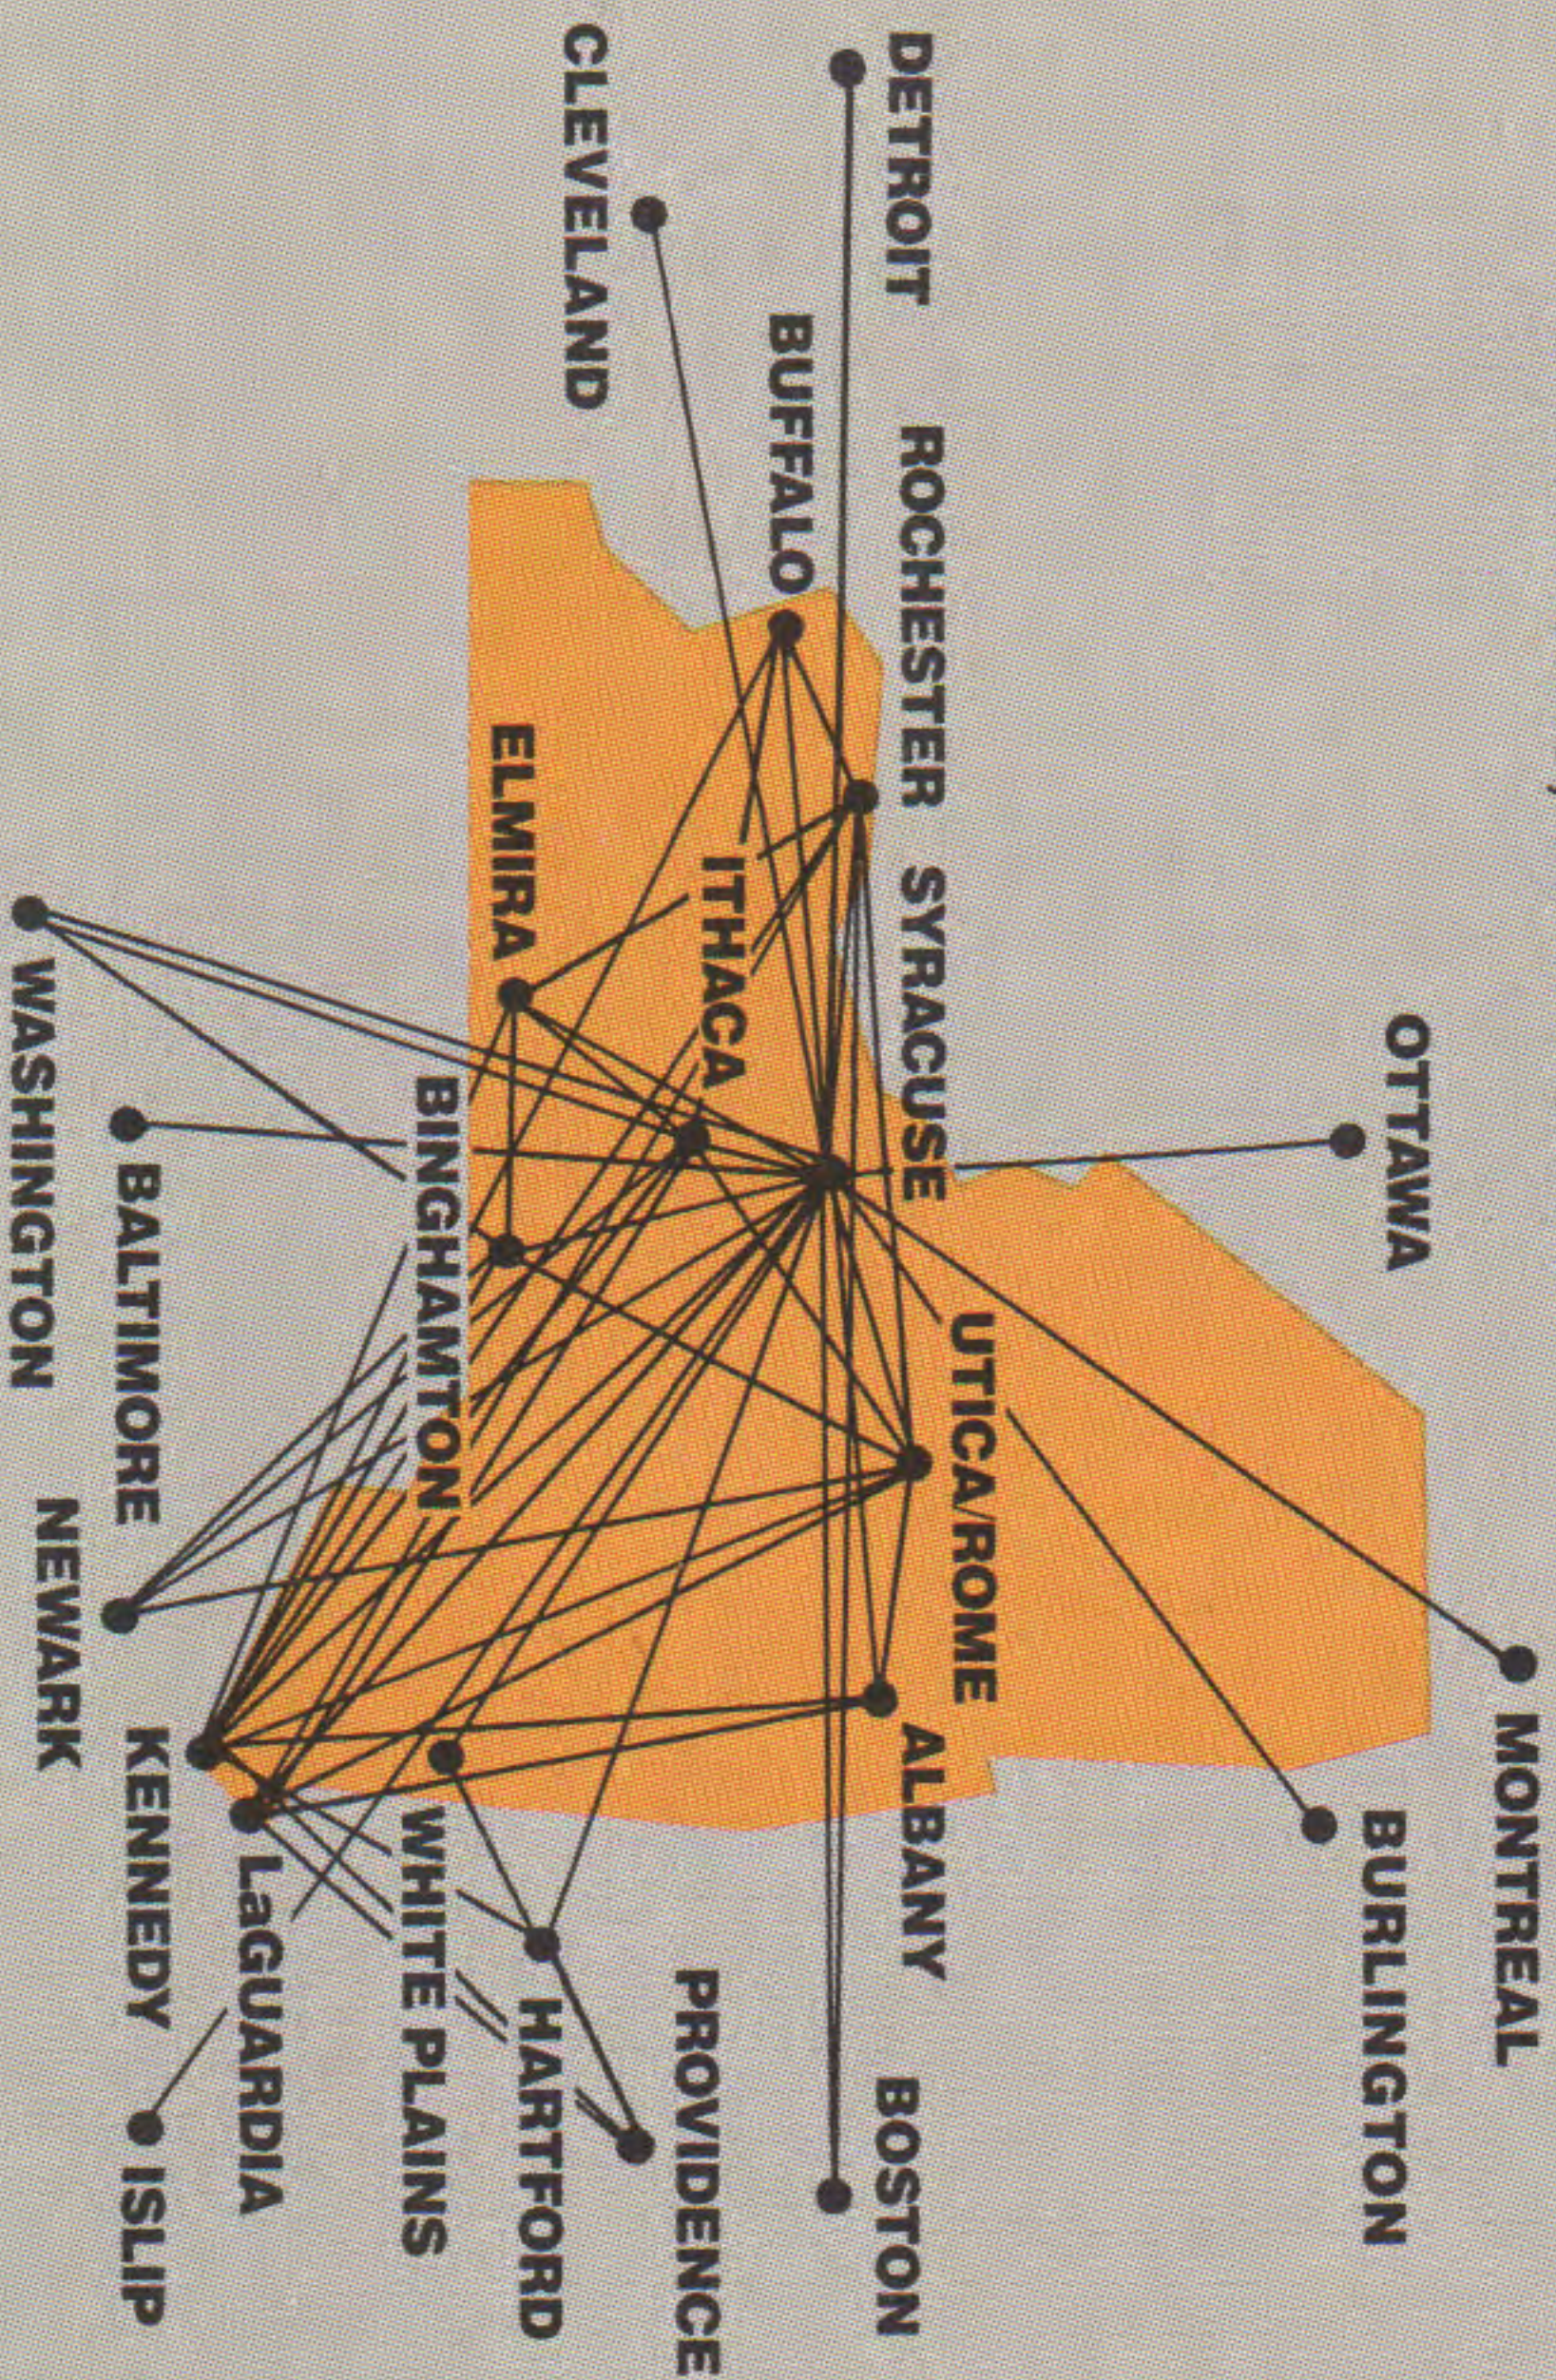

empire

SYSTEM TIMETABLE
EFFECTIVE OCTOBER 1, 1984

**New Jet Service to
Cleveland and Ottawa**

empire

SYSTEM TIMETABLE
EFFECTIVE OCTOBER 1, 1984

**New Jet Service to
Cleveland and Ottawa**

Empire Airlines, Inc.
Oneida County Airport
Utica-Rome, N. Y. 13424

Special Fares and Discounts

CHILDREN: Age 2–11 accompanied by a person 12 years or older pay ¾ fare. (Unaccompanied children pay full fare.)

ECONOMY FARES: All Empire jet flights have Economy Fares, with discounts of up to 50%. There are no restrictions.

JOINT FARES: Empire Airlines offers thousands of Joint Fares with many other carriers to destinations throughout the United States. We now also offer roundtrip Joint SuperSaver fares in addition to Joint First Class, Military, and Children's fares. Whether you're connecting to or from Empire through New York City, Boston, Detroit, Hartford, Washington, Baltimore or Syracuse, ask about our new discounts and Save!