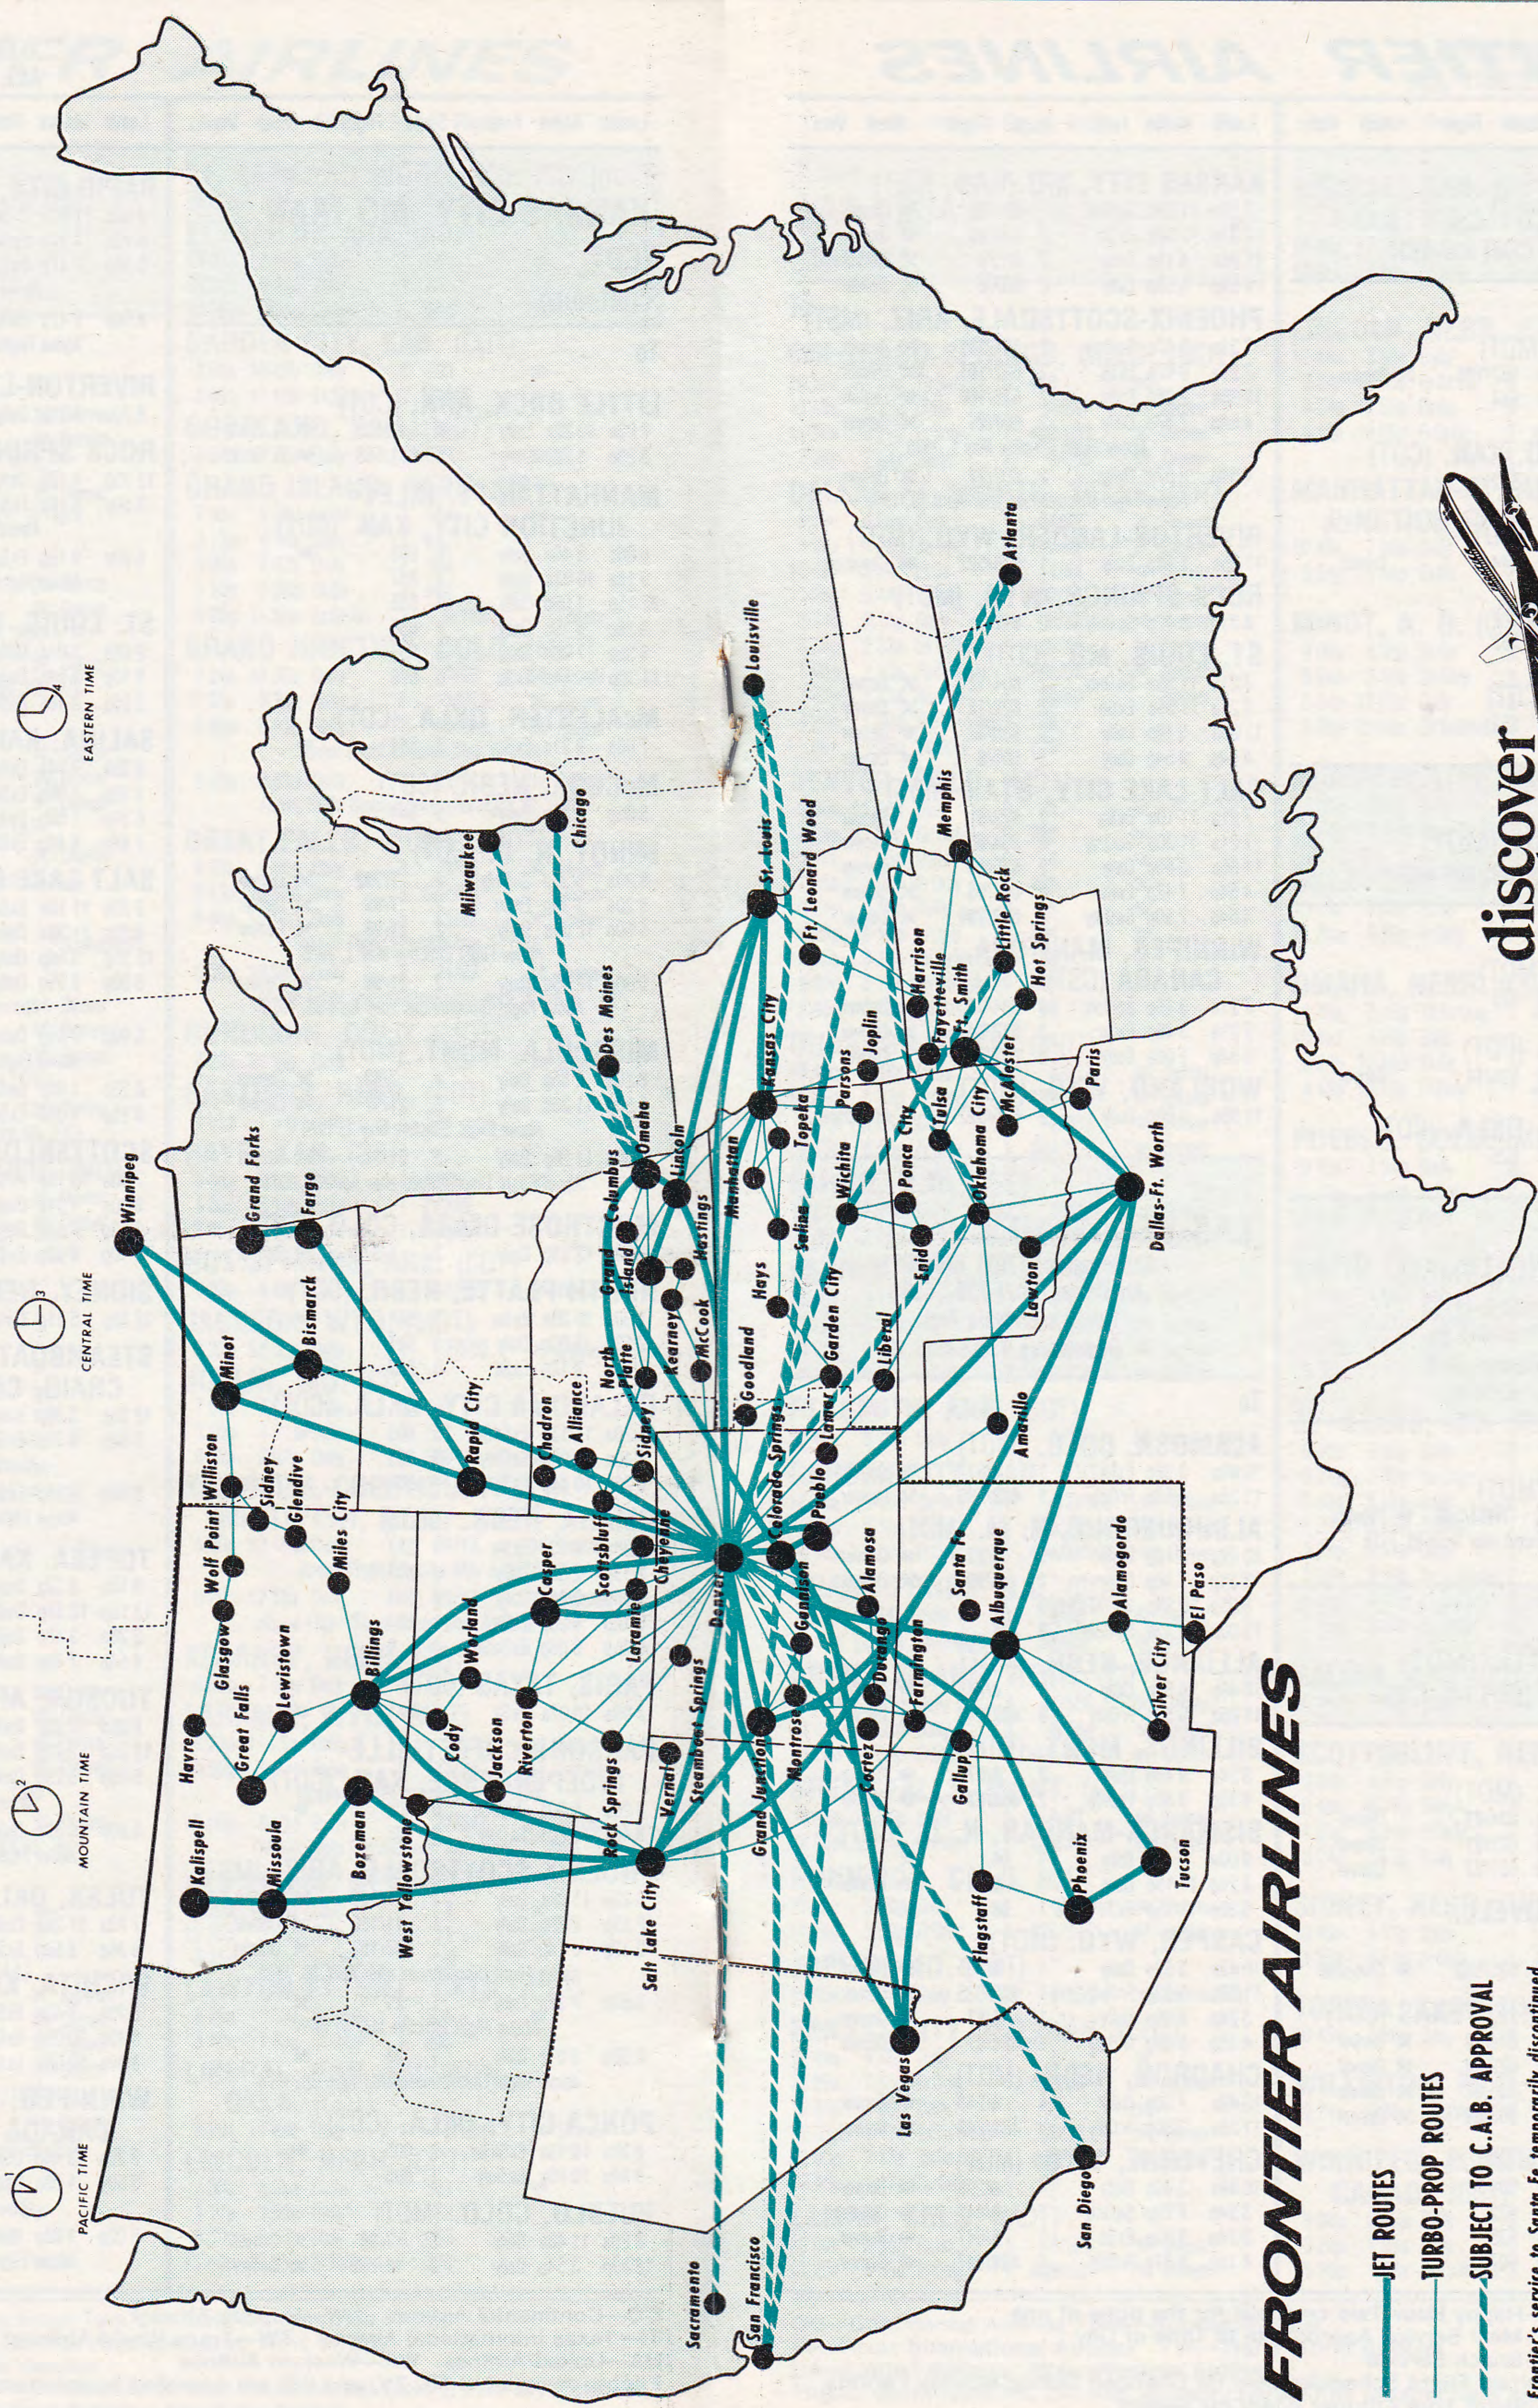

FRONTIER TERRITORY

FRONTIER AIRLINES

- JET ROUTES
- - - TURBO-PROP ROUTES
- · - - SUBJECT TO C.A.B. APPROVAL

Frontier's service to Santa Fe temporarily discontinued.

discover
the new
Frontier

Leave	Arrive	Freq.	Stops	Flight	Meal	Via
From						
KEARNEY, NEBR. (CDT)						
Reservations (308) 237-5937						
To						
DENVER, COLO. (MDT)						
10 30a	1 05p	Daily	4	552/105	✕	Omaha
8 13p	8 46p	Daily	1	544		
KANSAS CITY, MO./KAN. (CDT)						
10 30a	1 42p	Daily	4	552		
LAS VEGAS, NEV. (PDT)						
8 13p	10 12p	SuOnly	2	544/9		Denver
OMAHA, NEBR. (CDT)						
10 30a	12 15p	Daily	3	552		
ST. LOUIS, MO. (CDT)						
10 30a	3 01p	Daily	5	552		
From						
LAMAR, COLO. (MDT)						
Reservations (303) 336-4451						
To						
DENVER, COLO. (MDT)						
10 42a	11 28a	ExSa	0	526		
LAS VEGAS, NEV. (PDT)						
10 42a	2 45p	ExSa	1	526/11		Denver
OKLAHOMA CITY, OKLA. (CDT)						
6 08p	8 39p	ExSa	1	525		
From						
LA PAZ, MEXICO (MST)						
Reservations 2-11-13						
Service Provided By						
Hughes Airwest And						
Frontier Airlines						
To						
DENVER, COLO. (MDT)						
1 20p	9 22p	TuFrSuOnly	2	RW4/102	☉	Phoenix
Above Flight Discontinued after April 30, 1976						
From						
LARAMIE, WYO. (MDT)						
Reservations (307) 742-3733						
To						
BILLINGS, MONT. (MDT)						
7 21a	12 44p	SuOnly	3	804/81		Denver
7 21a	12 44p	ExSu	3	622/81		Denver
4 54p	9 40p	Daily	3	607/87		Denver
CODY-POWELL-LOVELL, WYO. (MDT)						
11 35a	2 38p	Daily	3	635/522	☉	Cheyenne
DALLAS-Ft. WORTH, TEXAS (CDT)						
7 21a	11 52a	SuOnly	2	804/14	✕	Denver
7 21a	11 52a	ExSu	2	622/14	✕	Denver
11 35a	4 25p	Daily	2	635/62	✕	Denver
4 54p	9 13p	Daily	2	607/66	✕	Denver
DENVER, COLO. (MDT)						
7 21a	8 20a	SuOnly	1	804		
7 21a	8 20a	ExSu	1	622		
11 35a	12 37p	Daily	1	635		
4 54p	6 00p	Daily	1	607		

Leave	Arrive	Freq.	Stops	Flight	Meal	Via
KANSAS CITY, MO./KAN. (CDT)						
7 21a	11 30a	SuOnly	2	804/89	☉	Denver
7 21a	11 30a	ExSu	2	622/89	☉	Denver
11 35a	4 15p	Daily	2	635/4	✕	Denver
4 54p	8 50p	Daily	2	607/8	✕	Denver
PHOENIX-SCOTTSDALE, ARIZ. (MST)						
7 21a	9 47a	SuOnly	2	804/101	✕	Denver
7 21a	9 47a	ExSu	2	622/101	✕	Denver
11 35a	2 26p	Daily	2	635/105	☉	Denver
4 54p	7 37p	Daily	2	607/21	☉	Denver
Above Flight Effective May 1, 1976						
4 54p	8 07p	Daily	2	607/21	✕	Denver
Above Flight Discontinued after April 30, 1976						
RIVERTON-LANDER, WYO. (MDT)						
11 35a	1 31p	Daily	1	635/522	☉	Cheyenne
ROCK SPRINGS, WYO. (MDT)						
8 01p	8 47p	SaOnly	0	847		
ST. LOUIS, MO. (CDT)						
7 21a	11 55a	SuOnly	2	804/12	✕	Denver
7 21a	11 55a	ExSu	2	622/12	✕	Denver
11 35a	5 18p	Daily	3	635/32	☉	Denver
4 54p	9 54p	Daily	3	607/8	✕	Denver
SALT LAKE CITY, UTAH (MDT)						
7 21a	11 10a	ExSu	2	622/61		Denver
7 21a	11 30a	SuOnly	3	804/63		Denver
11 35a	3 59p	Daily	2	635/65		Denver
4 54p	7 42p	ExSa	2	607/55	✕	Denver
4 54p	7 50p	SaOnly	2	607/755	✕	Denver
WINNIPEG, MANITOBA, CANADA (CST)						
7 21a	3 46p	SuOnly	3	804/94	✕	Denver
7 21a	3 46p	ExSu	3	622/94	✕	Denver
4 54p	1 08a	Daily	4	607/98		Denver
WORLAND, WYO. (MDT)						
11 35a	2 06p	Daily	2	635/522	☉	Cheyenne
From						
LAS VEGAS, NEV. (PDT)						
Reservations (702) 736-7011						
Air Cargo (702) 739-5455						
Today's Arrivals And						
Departures 739-5451						
To						
ALAMOSA, COLO. (MDT)						
10 49a	2 38p	ExSa	1	4/617	☉	Denver
11 25a	4 53p	FrOnly	1	402/509	✕	Denver
ALBUQUERQUE, N. M. (MDT)						
10 49a	3 10p	Daily	1	4/23	☉	Denver
3 24p	7 30p	Daily	1	8/99	✕	Denver
8 25p	10 38p	WeThFrOnly	0	76		
11 00p	1 13a	SuOnly	0	776		
ALLIANCE, NEBR. (MDT)						
10 49a	6 56p	Daily	3	4/248	☉	Denver
11 25a	6 56p	FrOnly	3	402/248	✕	Denver
BILLINGS, MONT. (MDT)						
3 24p	9 40p	Daily	2	8/87	☉	Denver
4 15p	9 40p	FrOnly	2	404/87	☉	Denver
BISMARCK-MANDAN, N. D. (CDT)						
9 00a	2 40p	Daily	1	94	✕	
3 24p	11 15p	Daily	1	8/98	☉	Denver
5 35p	11 15p	ExTuWeSa	1	98	✕	
CASPER, WYO. (MDT)						
10 49a	3 53p	Daily	1	4/535	☉	Denver
11 25a	3 53p	FrOnly	1	402/535	✕	Denver
3 24p	8 39p	Daily	1	8/87	☉	Denver
4 15p	8 39p	FrOnly	1	404/87	☉	Denver
CHADRON, NEBR. (MDT)						
10 49a	7 30p	Daily	4	4/248	☉	Denver
11 25a	7 30p	FrOnly	4	402/248	✕	Denver
CHEYENNE, WYO. (MDT)						
10 49a	2 40p	Daily	1	4/206	☉	Denver
3 24p	7 22p	SaOnly	1	8/847	☉	Denver
3 24p	9 07p	ExSa	1	8/647	☉	Denver
4 15p	9 07p	FrOnly	1	404/647	☉	Denver