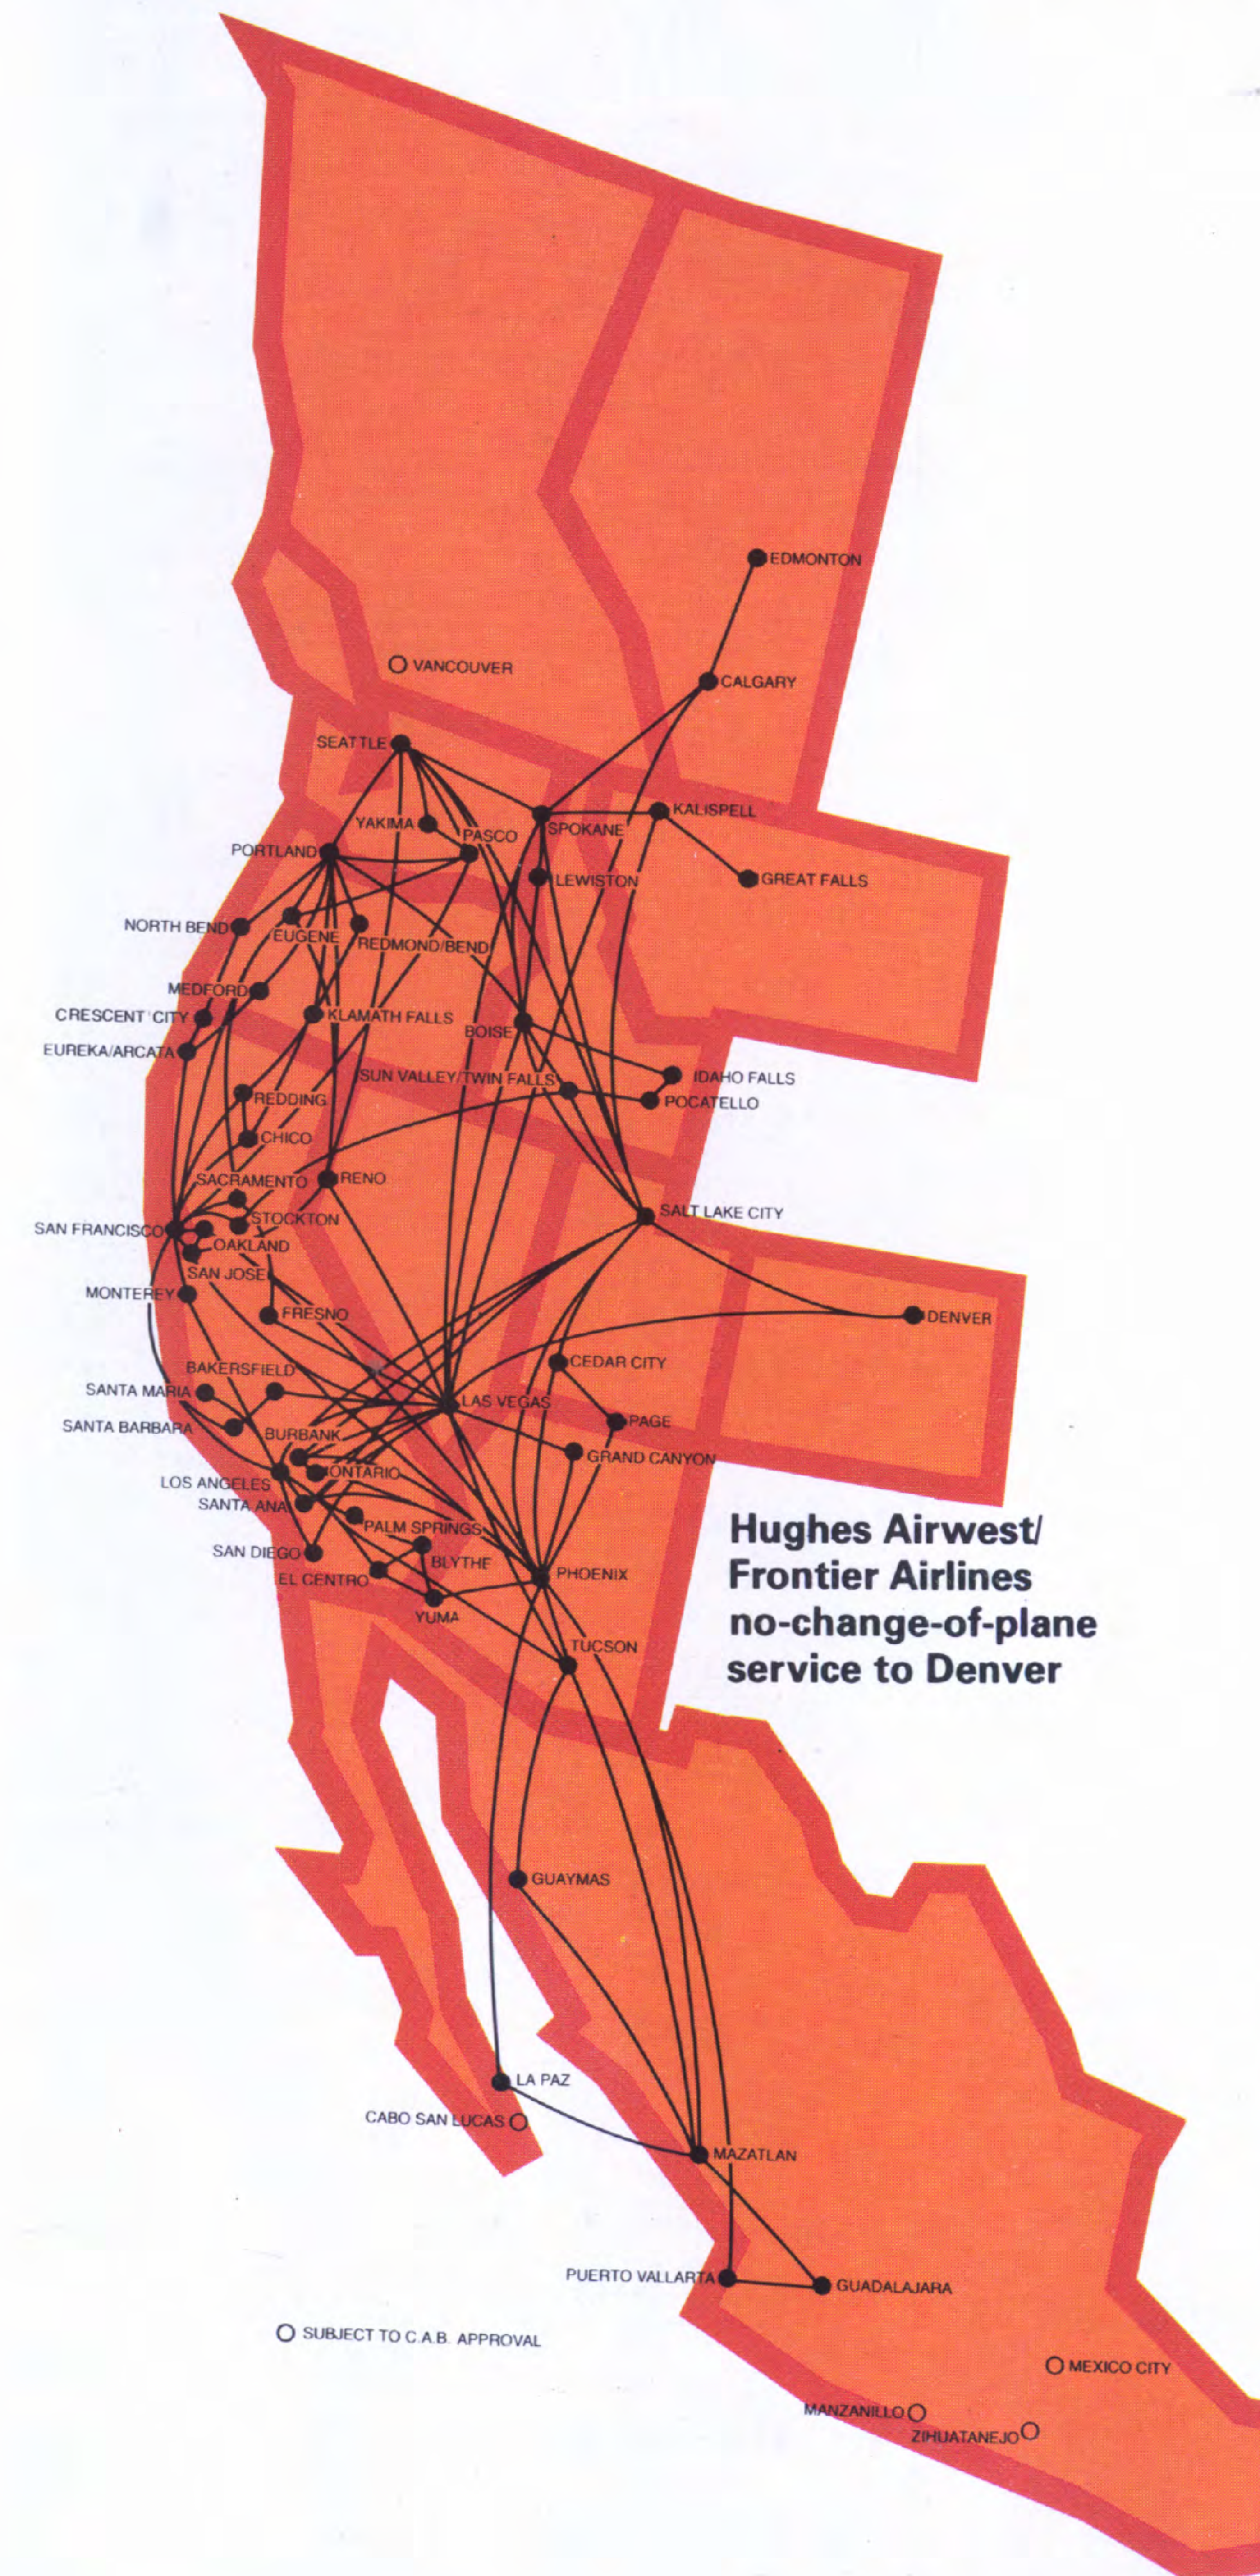

○ SUBJECT TO C.A.B. APPROVAL

Ticket Offices

City	Location	City	Location
Anaheim, CA	Disneyland Hotel	Monterey, CA	Monterey Peninsula Airport
Arcata, CA	Eureka-Arcata Airport	Oakland, CA	Metropolitan Oakland Int'l Airport
Boise, ID	Boise Air Terminal	Ontario, CA	Ontario Int'l Airport
Burbank, CA	Hollywood-Burbank Airport	Phoenix, AZ	Sky Harbor Int'l Airport
Calgary, CAN	Calgary Int'l Airport	Portland, OR	Portland Int'l Airport
Edmonton, CAN	Edmonton Int'l Airport	Pasco, WA	Tri Cities Airport
Eugene, OR	Mahlon Sweet Field	Puerto Vallarta, MX	Puerto Vallarta Airport
Guadalajara, MX	Eureka-Arcata Airport	Reno, NV	Reno Municipal Airport
Guaymas, MX	Int'l Las Animas	Sacramento, CA	Sacramento Metropolitan Airport
La Paz, MX	City Ticket Office: Ave. Vallarta No. 1526	Salt Lake City, UT	Salt Lake City Int'l Airport
Las Vegas, NV	City Ticket Office: Ave. Alvero Obregon 200	San Diego, CA	Salt Lake Hilton San Diego Int'l Airport (Lindbergh Field)
Los Angeles, CA	McCarran Int'l Airport	San Francisco, CA	San Francisco Int'l Airport
Lewiston, ID	City Ticket Offices: Sahara Hotel	Seattle, WA	City Ticket Office: 236 Stockton Street
Mazatlan, MX	Los Angeles Int'l Airport	Sun Valley, ID	Seattle-Tacoma Int'l Airport
	Lewiston-Nez Perce Co. Mazatlan Int'l Airport		City Ticket Office: 1301 4th Ave.
	City Ticket Office: Hotel de Cima		City Ticket Office: Sun Valley Lodge