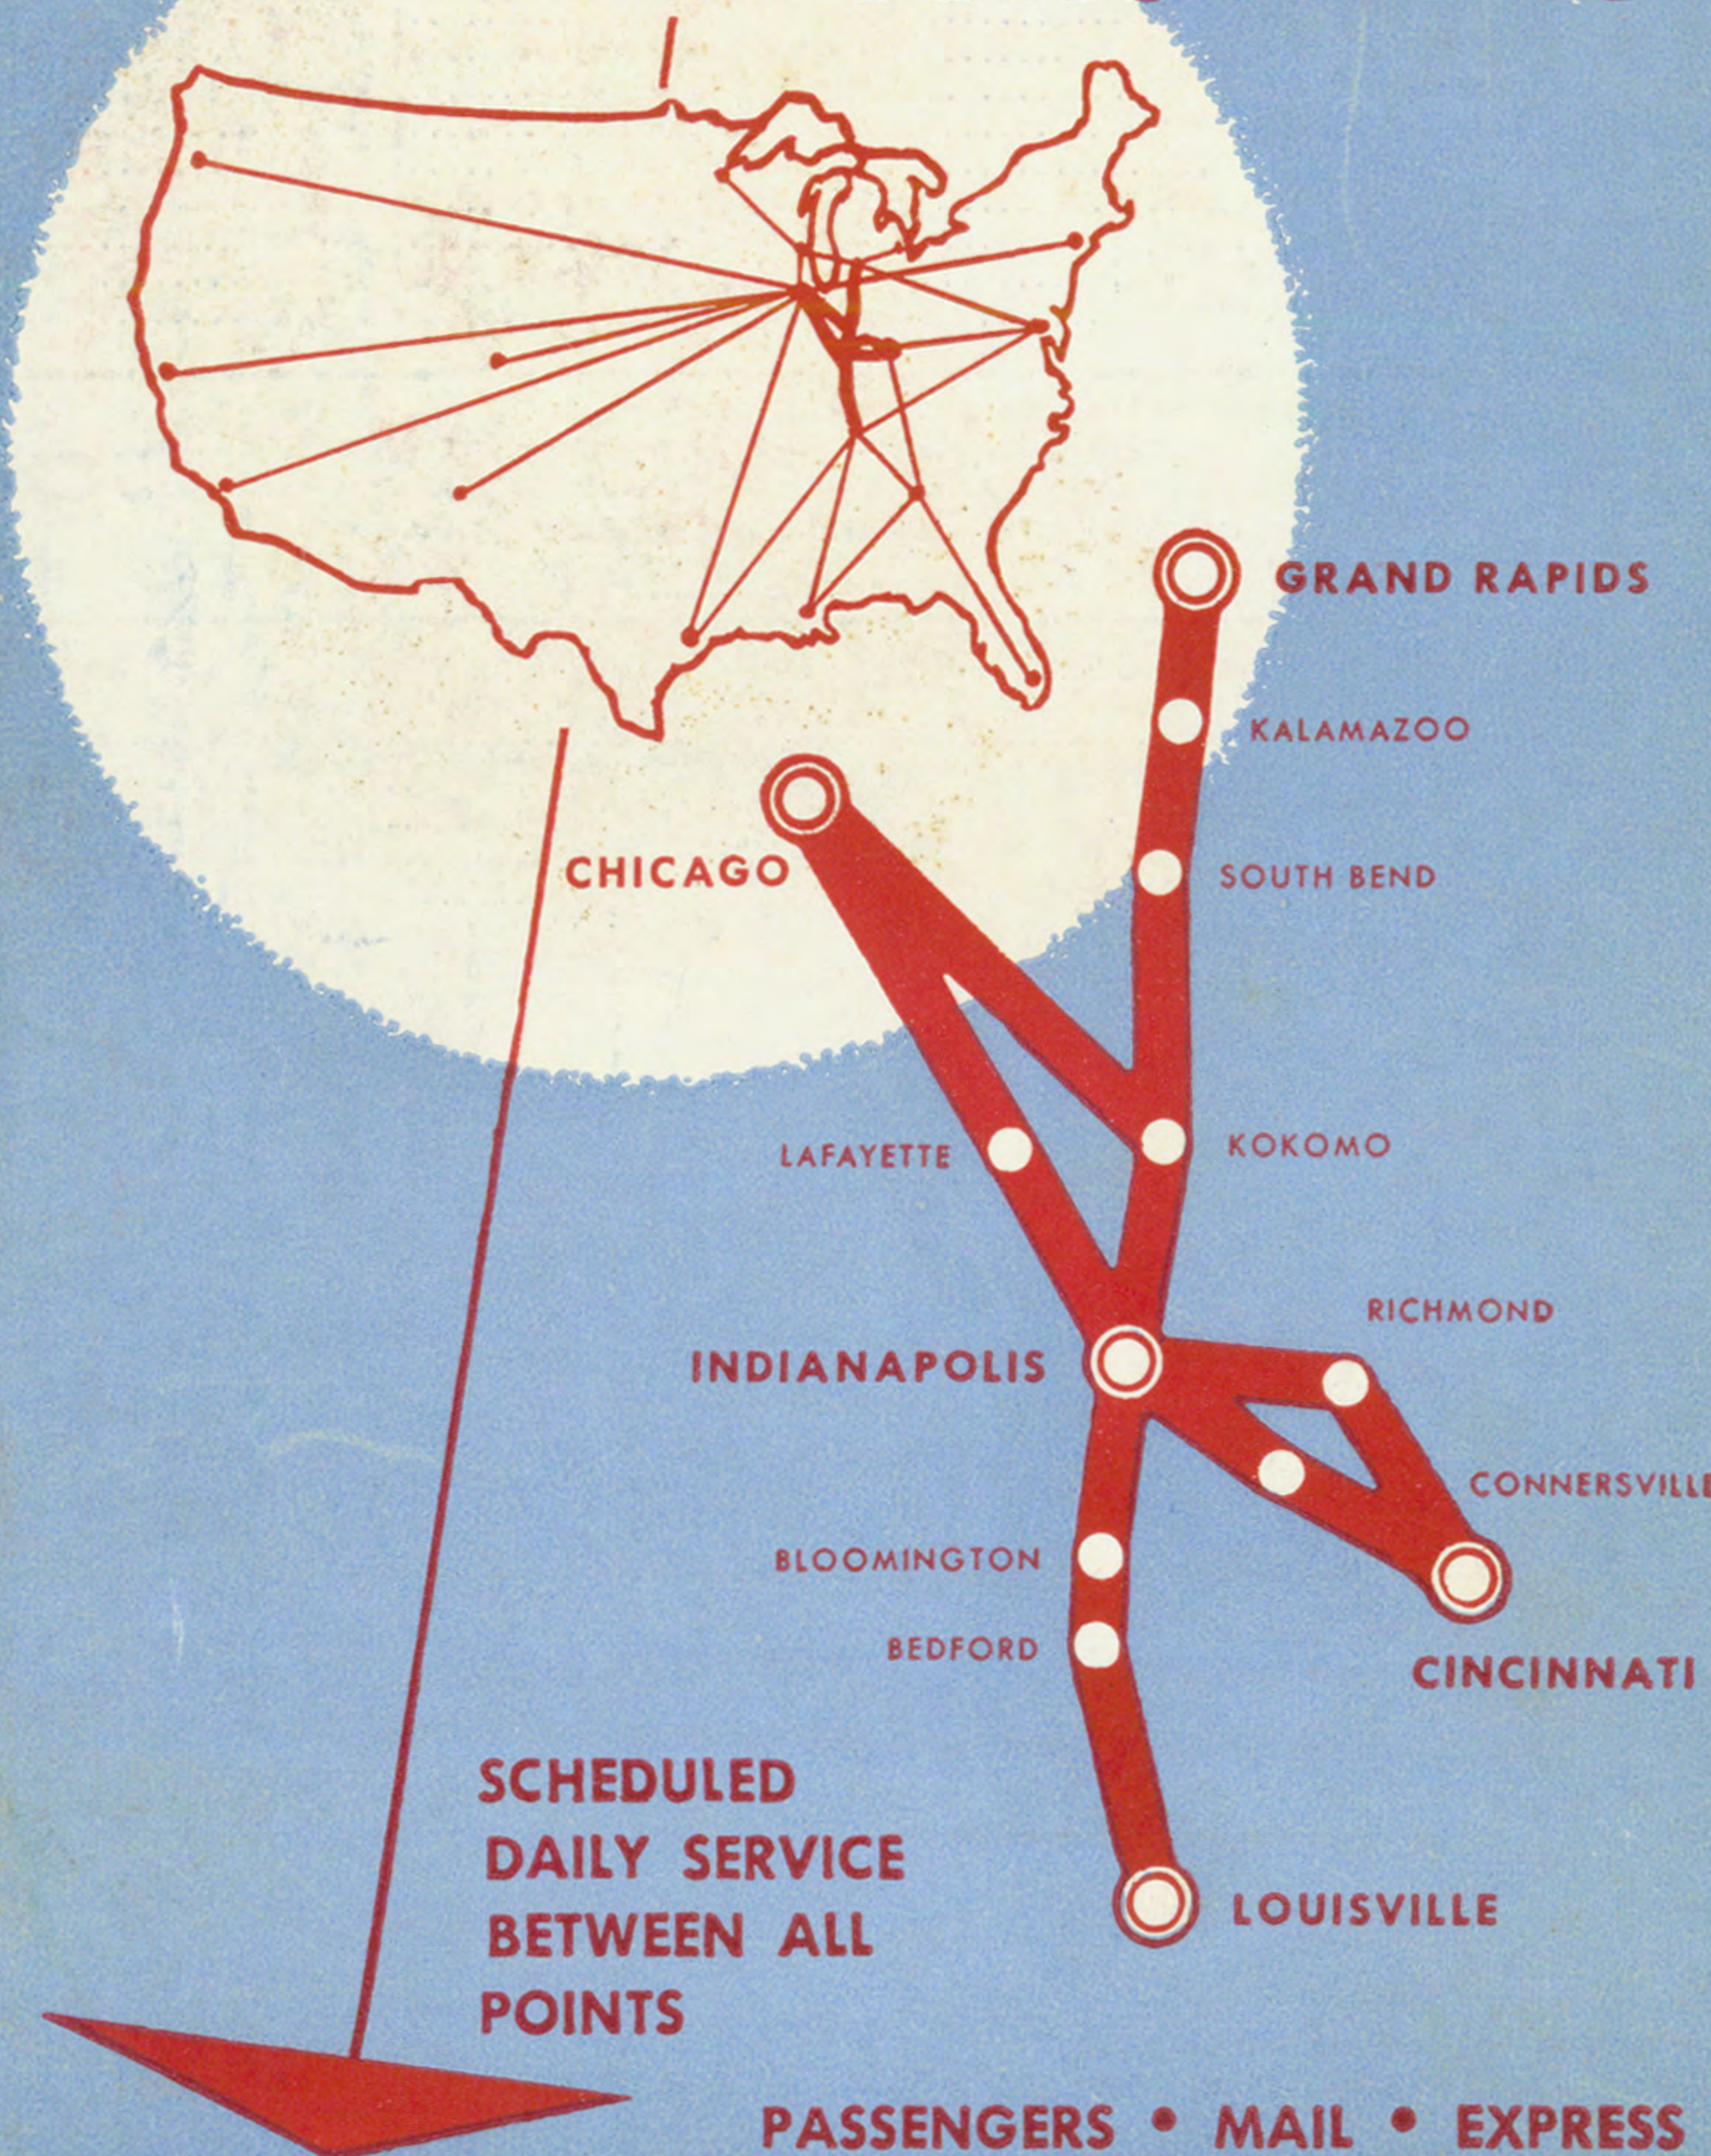

EFFECTIVE APRIL 1, 1952

FLY

Lake Central AIRLINES

Your **DC**

YOUR
DIRECT CONNECTION ROUTE
TO ALL AMERICA