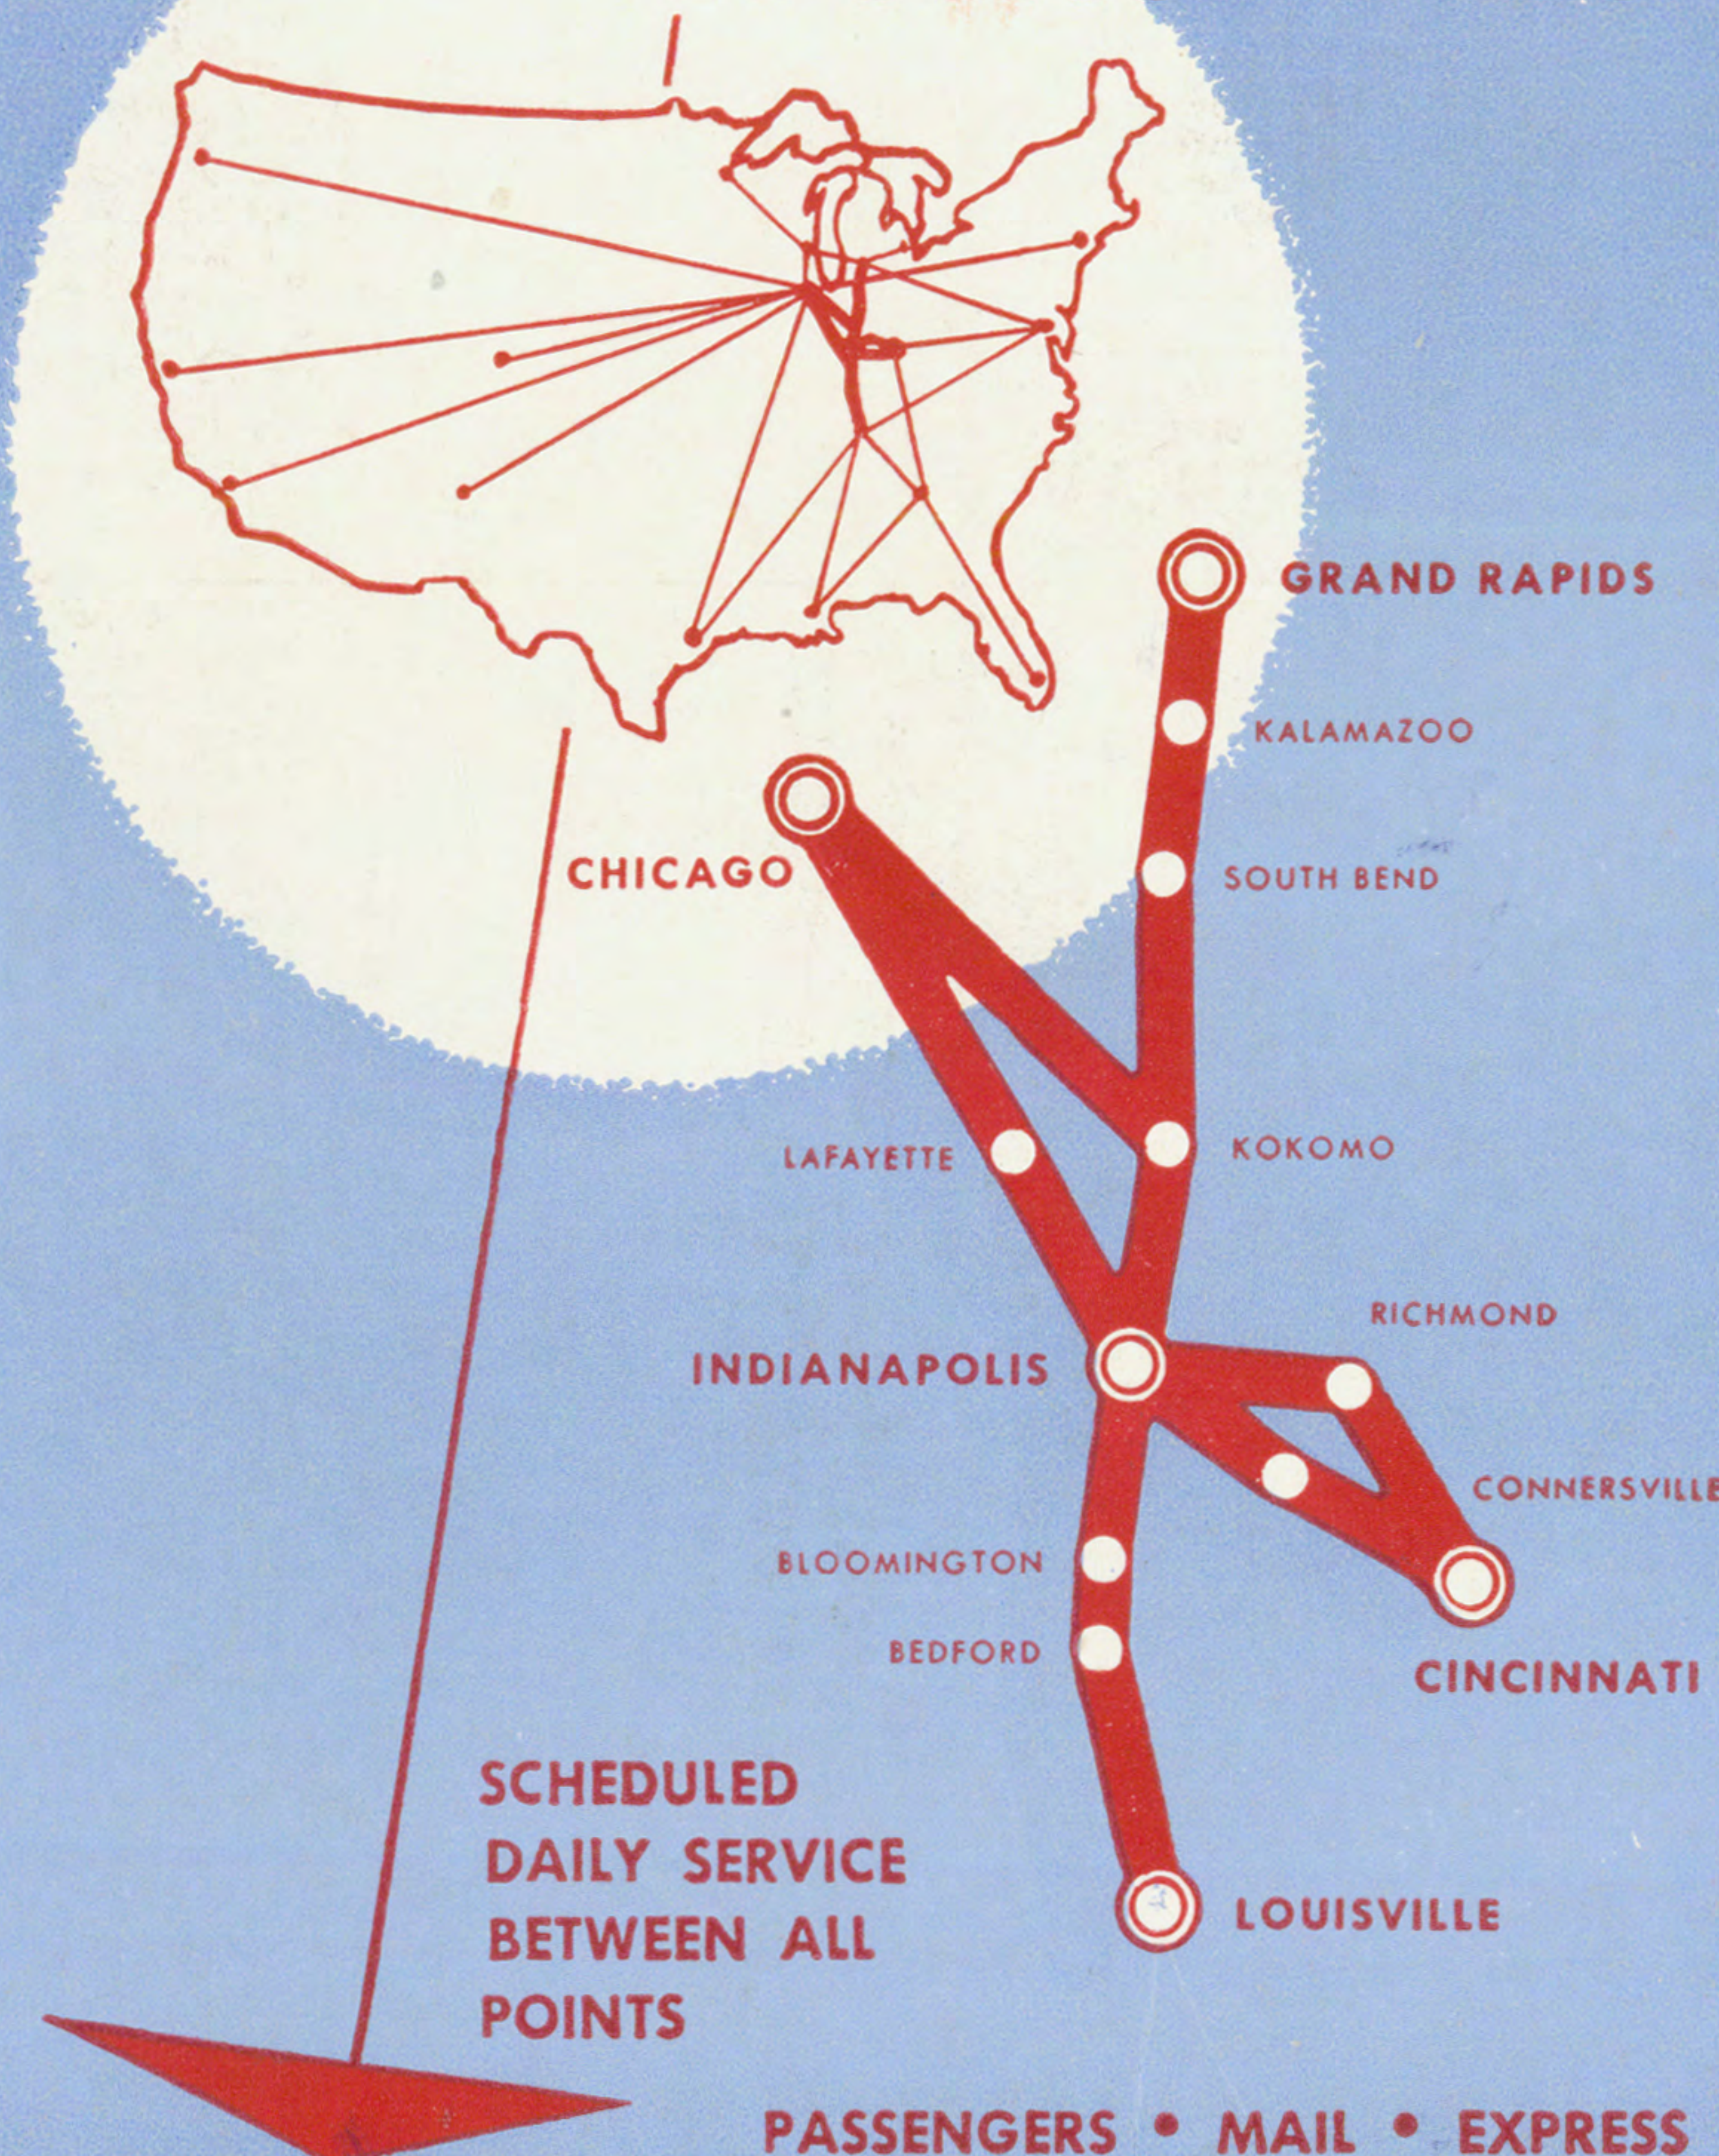

GENERAL INFORMATION

RESERVATIONS: All seats are reserved, and reservations are tentative until tickets have been purchased. Passengers are urged to make reservations in advance with nearest office listed inside folder, or call your local Travel Agent.

CANCELLATION: The company reserves the right to cancel bookings before passage or enroute whenever such action is deemed advisable or necessary. In all events the passenger's sole recourse shall be the recovery of the fare paid for the unused portion of the ticket.

CHILDREN: One child under two, not occupying a separate seat and accompanied by a fare-paying passenger at least twelve years of age, will be carried free. Children over two and under twelve pay half fare. Unaccompanied children over five and under eight will be accepted for passage upon payment of the full adult fare.

BAGGAGE: Forty (40) pounds of baggage carried free. Baggage in excess of this amount, including parcels, briefcases, portable typewriters and cameras, will be charged for at published excess rates. Unless extra value is declared and charges are paid before departure, the company's liability is limited to $100 per passenger or the actual value thereof whichever is less.

SCHEDULES: Schedules shown are expected departures and arrivals, subject to change without notice, and are not guaranteed.

EFFECTIVE JULY 1, 1952

FLY

Lake Central

Your DC AIRLINES

Sec. 34.66 P. I. & R.
U. S. POSTAGE
PAID
Indianapolis, Indiana
Permit No. 965

**YOUR
DIRECT CONNECTION ROUTE
TO ALL AMERICA**