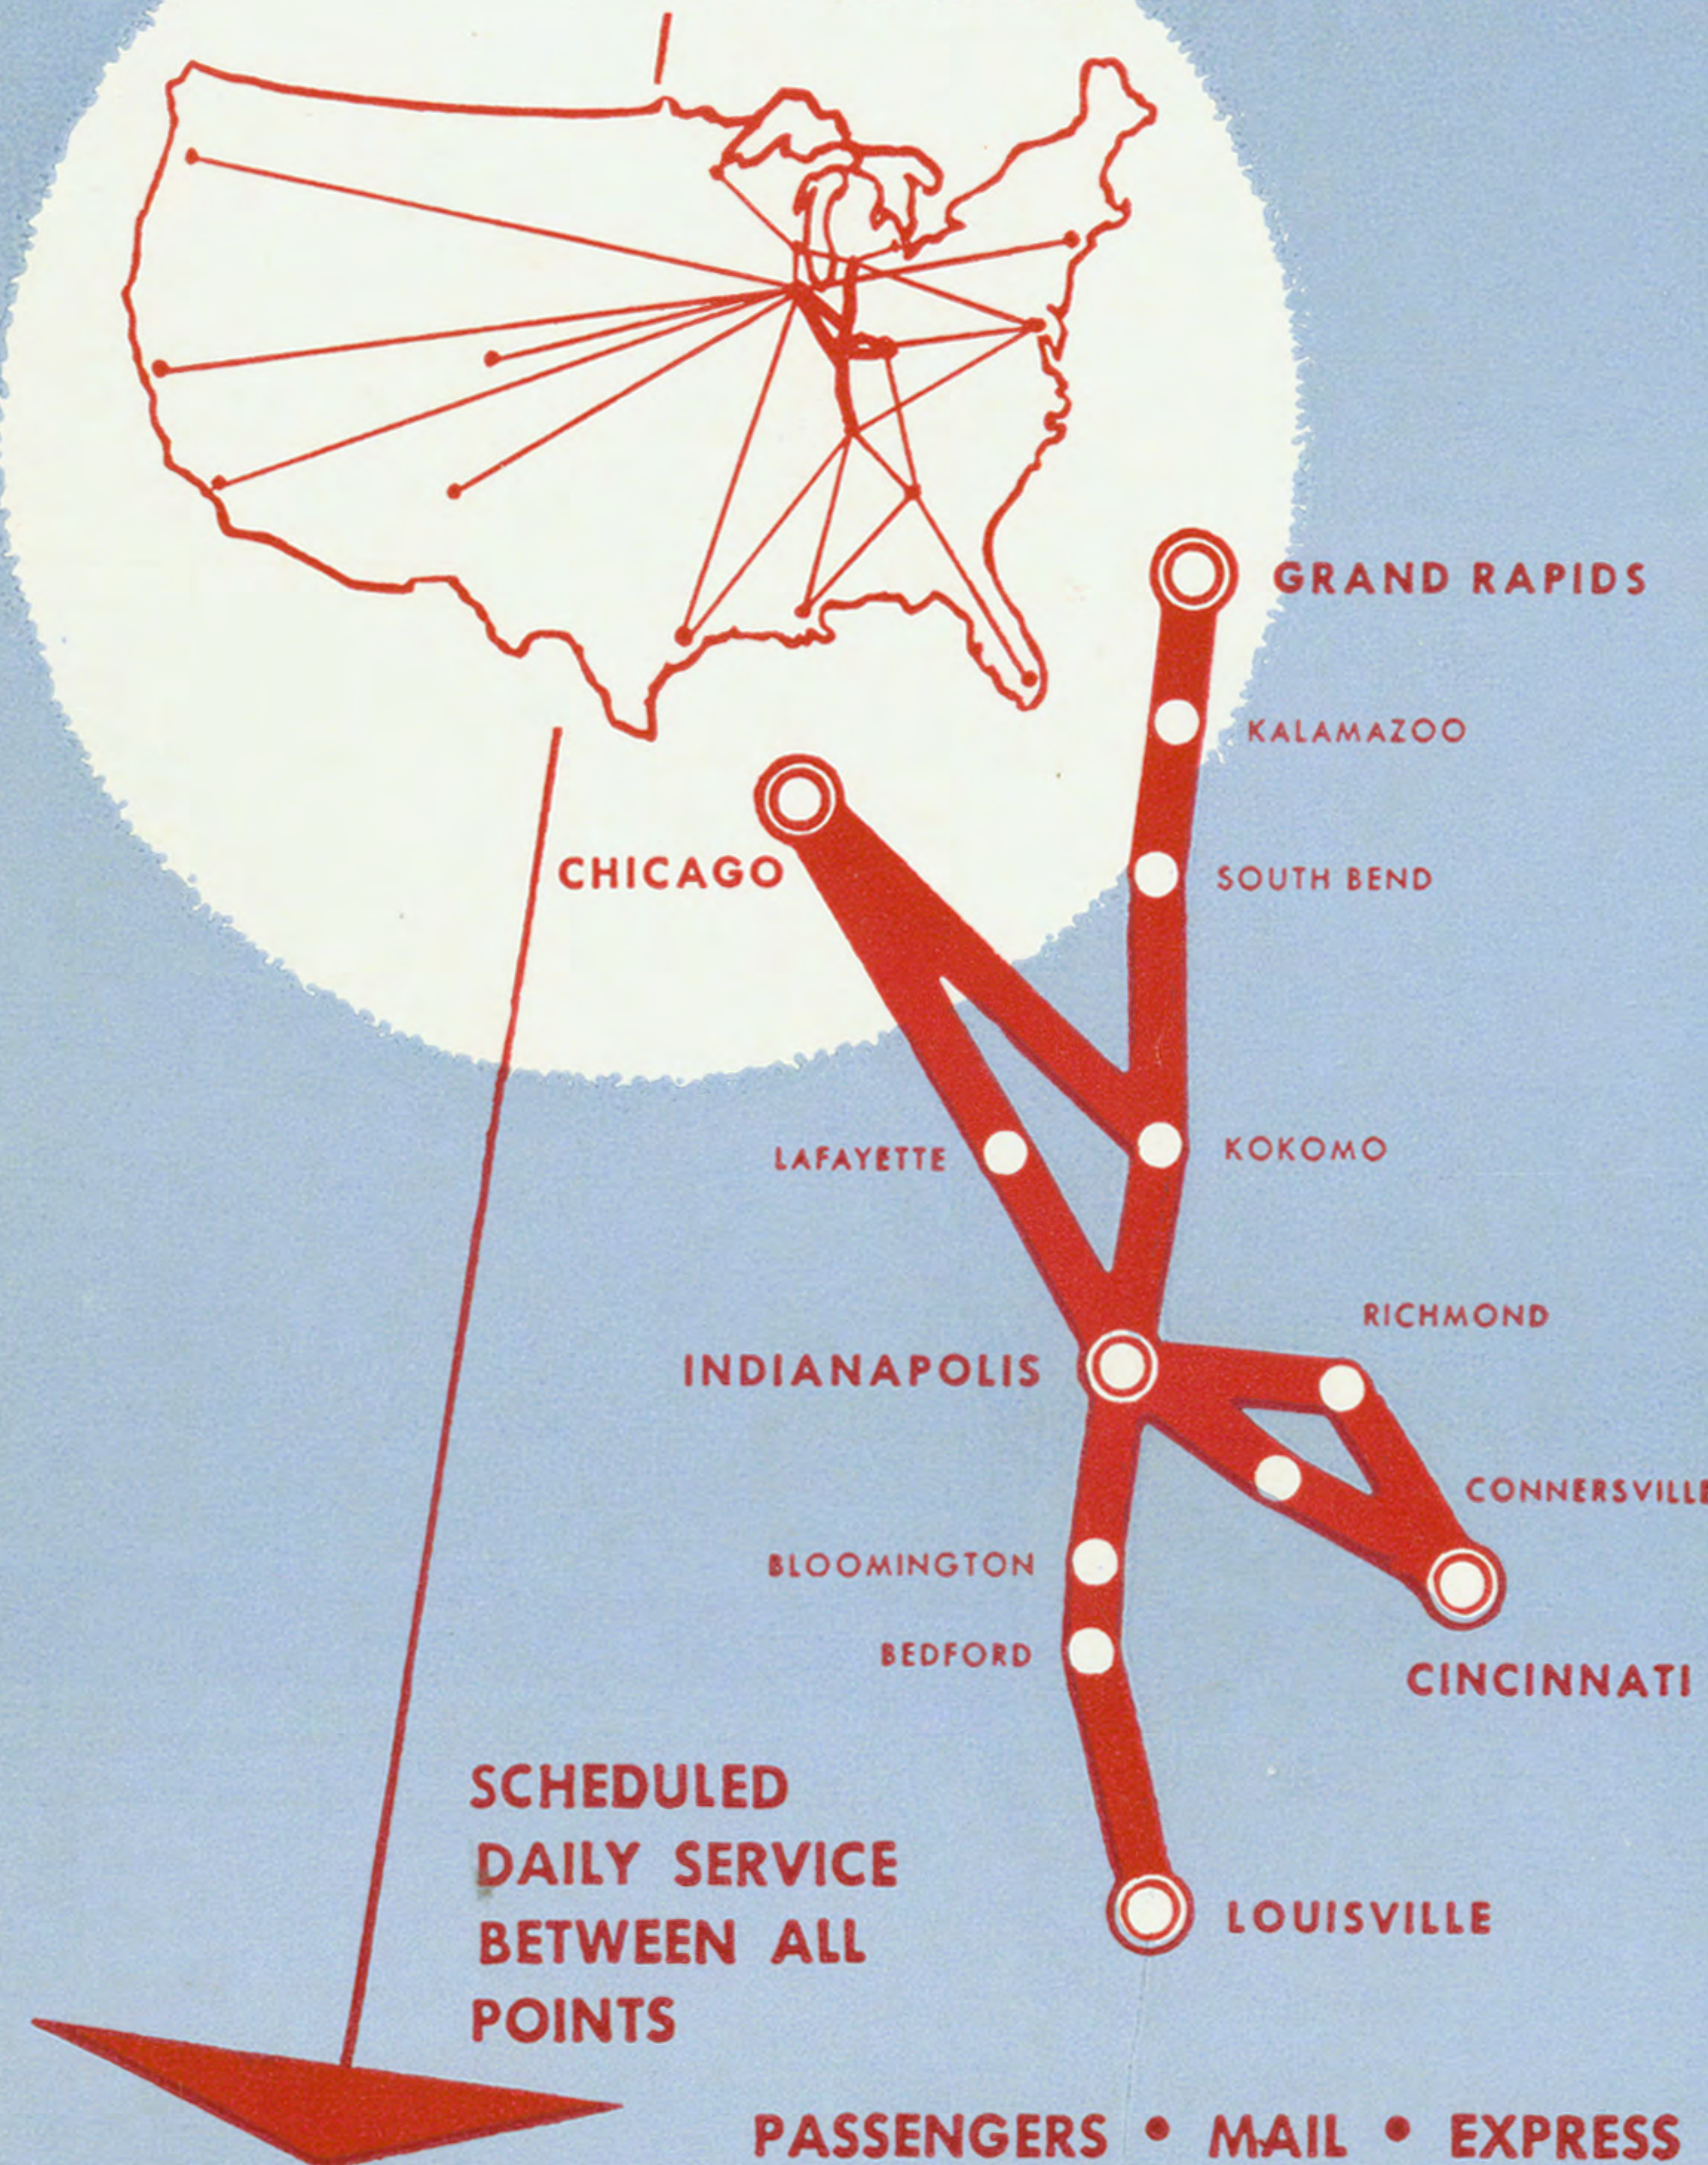

CHILDREN: One child under two, not occupying a separate seat and accompanied by a fare-paying passenger at least twelve years of age, will be carried free. Children over two and under twelve pay half fare. Unaccompanied children over five and under eight will be accepted for passage upon payment of the full adult fare.

SCHEDULES: Schedules shown are expected departures and arrivals, subject to change without notice, and are not guaranteed.

EFFECTIVE SEPTEMBER 28, 1952

FLY

Lake Central AIRLINES

Your
DC

**YOUR
DIRECT CONNECTION ROUTE
TO ALL AMERICA**

*DC-3 (CST)—Central Standard Time (EST)—Eastern Standard Time
 All flights operated on Local Standard Time
 Note A: Time denotes limousine arrival at and departure from new terminal at 5700 South Cicero Ave. (No charge to passenger.)
 Note B: Time denotes airliner arrival at and departure from old terminal at 6200 South Cicero Ave.