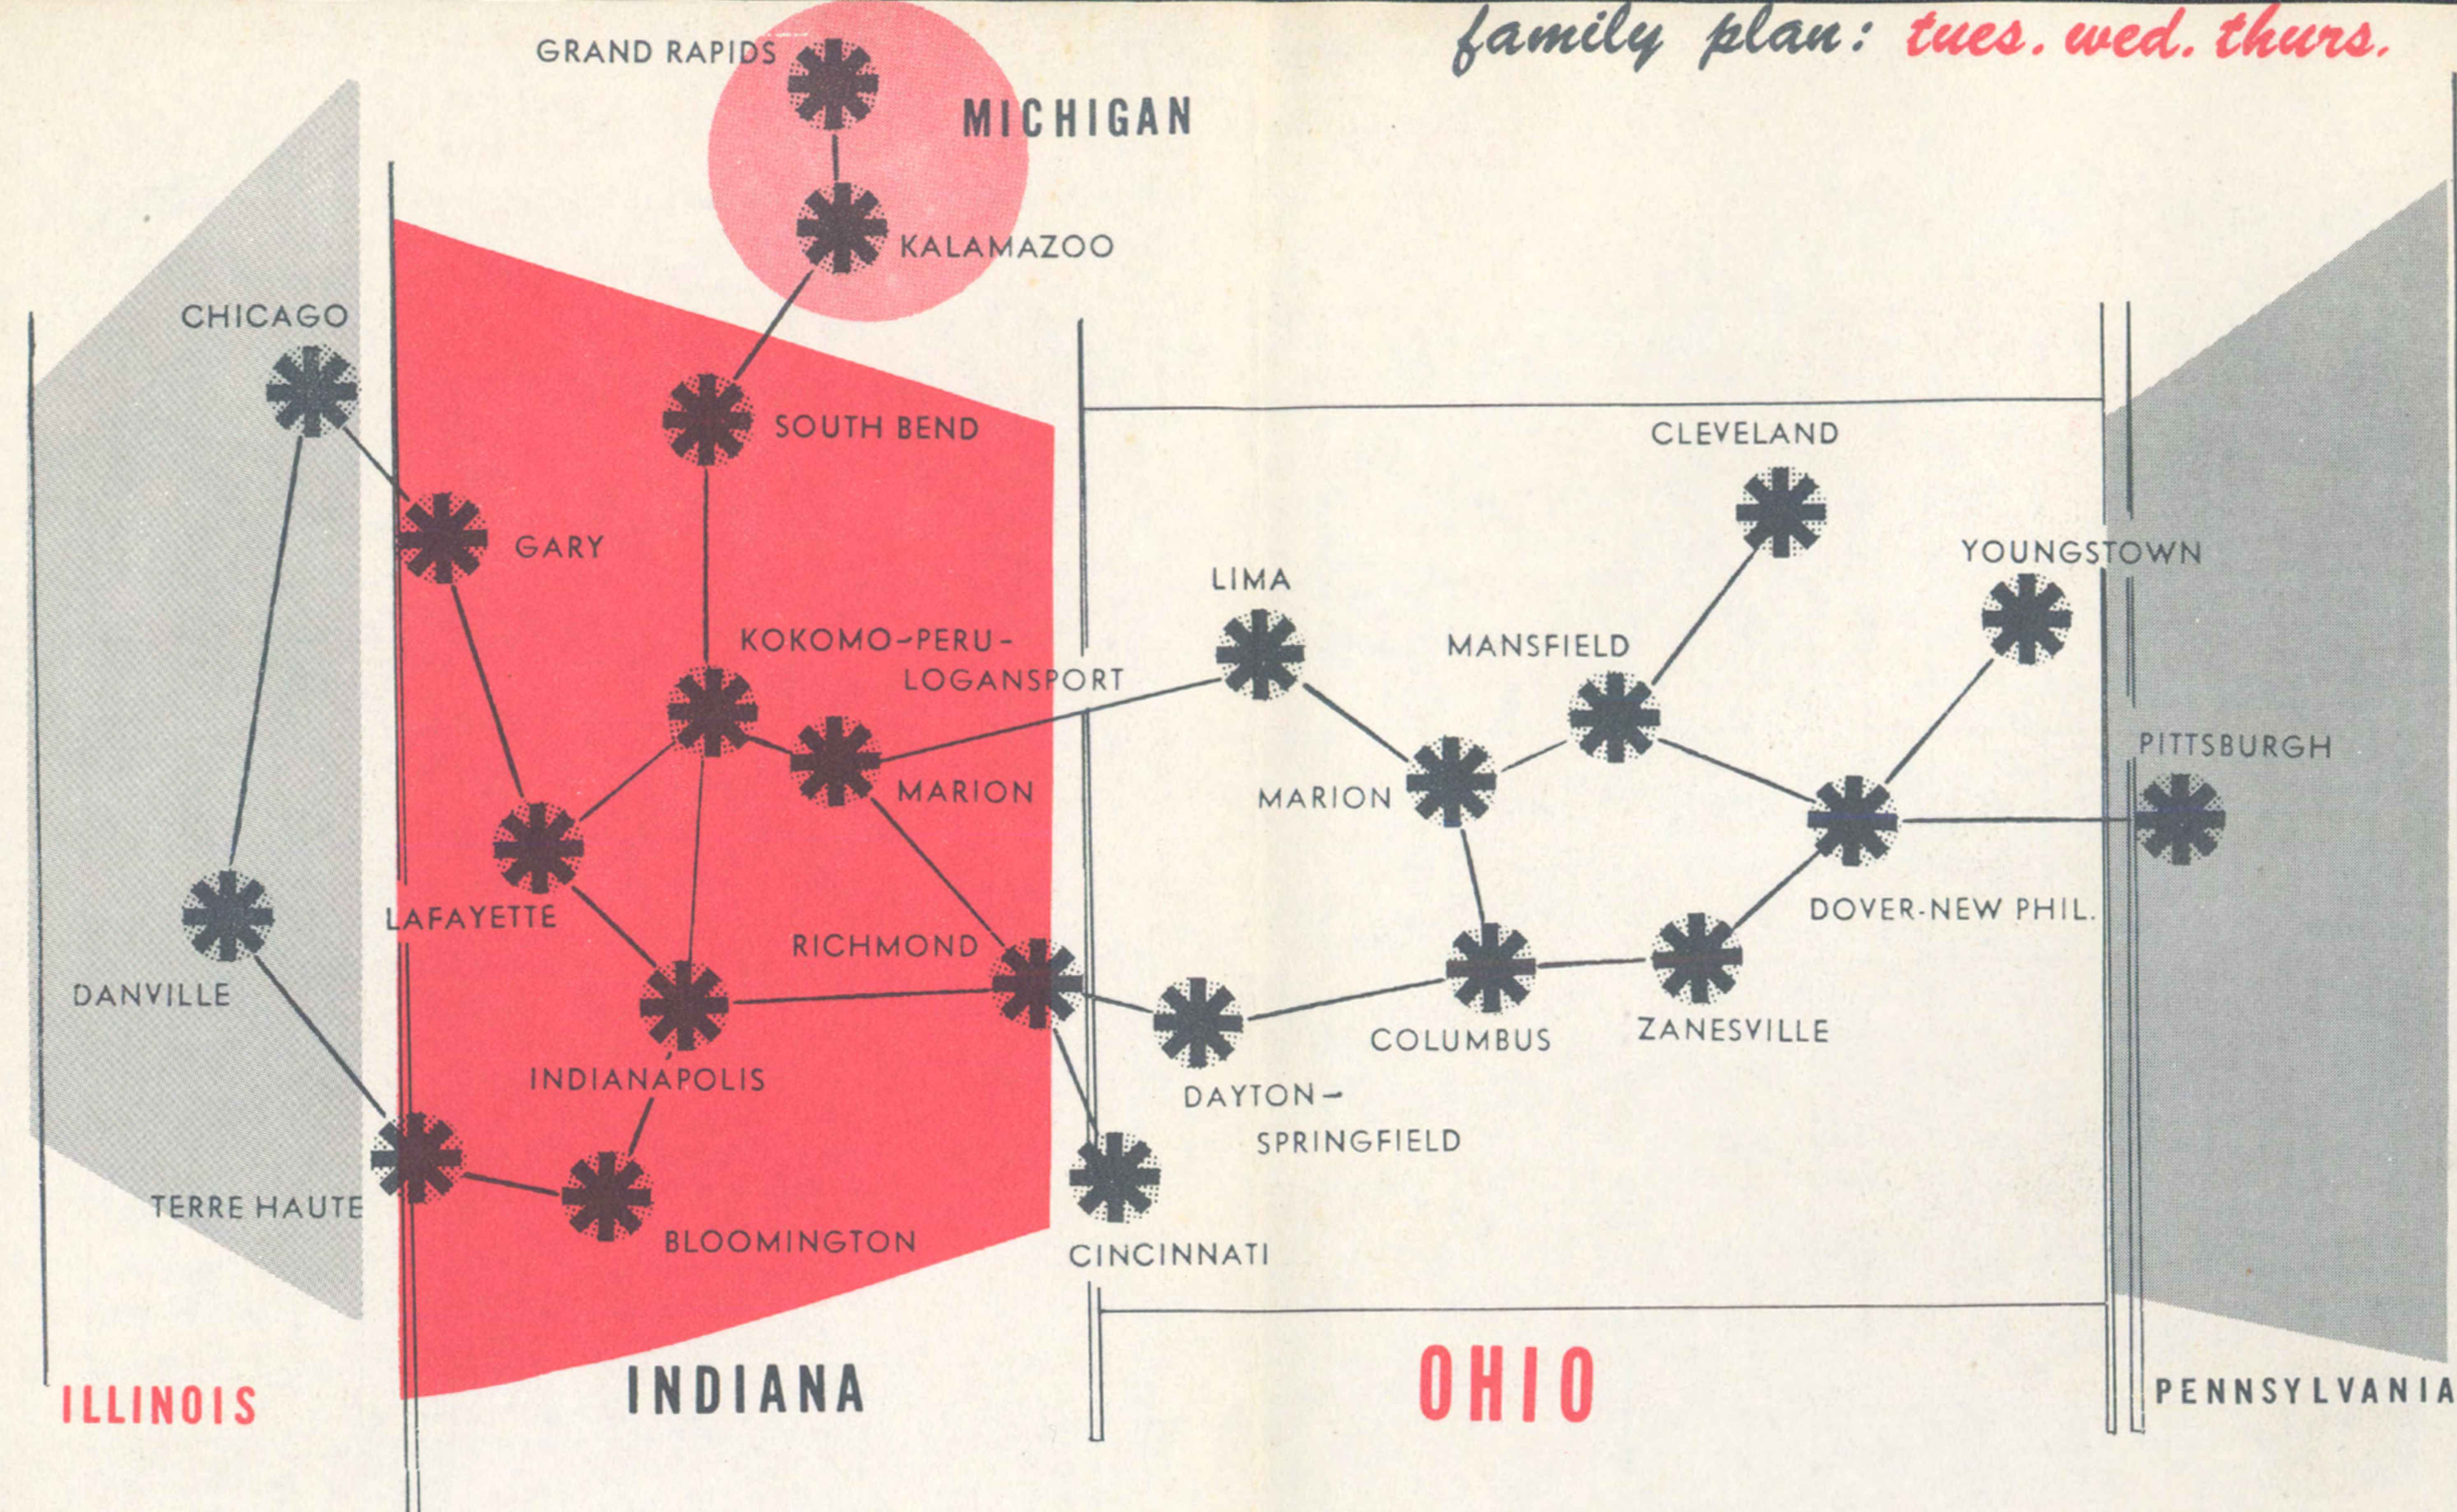

lake central

A I R L I N E S

X X X

pass the word along - go LCA

EFFECTIVE

october 28

family plan: *tues. wed. thurs.*

* Full fare for the head of family — every other member for only half fare — children under 2 free.

Explanation of Reference Marks - Douglas DC-3 Aircraft. (CDT) - Central Daylight Time. (EDT) - Eastern Daylight Time. (EST) - Eastern Standard Time. (CST) - Central Standard Time. N - Overflight due to airport limitations. † - Served through New Phila. Airport. A - American Airlines. T - Trans World Airlines. All flights subject to change without notice. Except as noted arrival times are approximately 4 minutes prior to departure times. Bold Face - P.M. Light Face - A.M. e - Springfield, O. served through Dayton Municipal Airport. * - Peru and Logansport, Indiana served through Kokomo Municipal Airport.

PITTSBURGH-MANSFIELD-LIMA

	944	946	Read Down	Read Up	491	493
		Ex Sa			Ex Sa	
10:25	7:30	8:10	Lv Pittsburgh (EDT) Ar	9:42	6:00	
11:01	N	8:30	Lv Dover-New Phila. (EST) Lv	9:10	5:28	
11:40	8:28	9:00	Lv Mansfield (EST) Lv	8:36	4:54	
12:03	8:52	9:30	Lv Marion, O. (EST) Lv	8:12	4:30	
12:32	9:21	10:00	Ar Lima (EST) Lv	7:40	4:00	

COLUMBUS-MANSFIELD-CLEVELAND

673	171	675	Read Down	Read Up	764	714	768
		Ex Sa					Ex Sa
8:00	FR LIMA	4:30	Lv Columbus (EST) Ar	10:40	TO LIMA	7:25	
8:28	1:08	5:00	Lv Marion (EST) Lv	10:12	3:26	7:00	
8:52	1:32	5:02	Lv Mansfield (EST) Lv	10:12	3:02	8:28	
9:20	2:00	5:30	Ar Cleveland (EST) Lv	9:40	2:30	8:05	