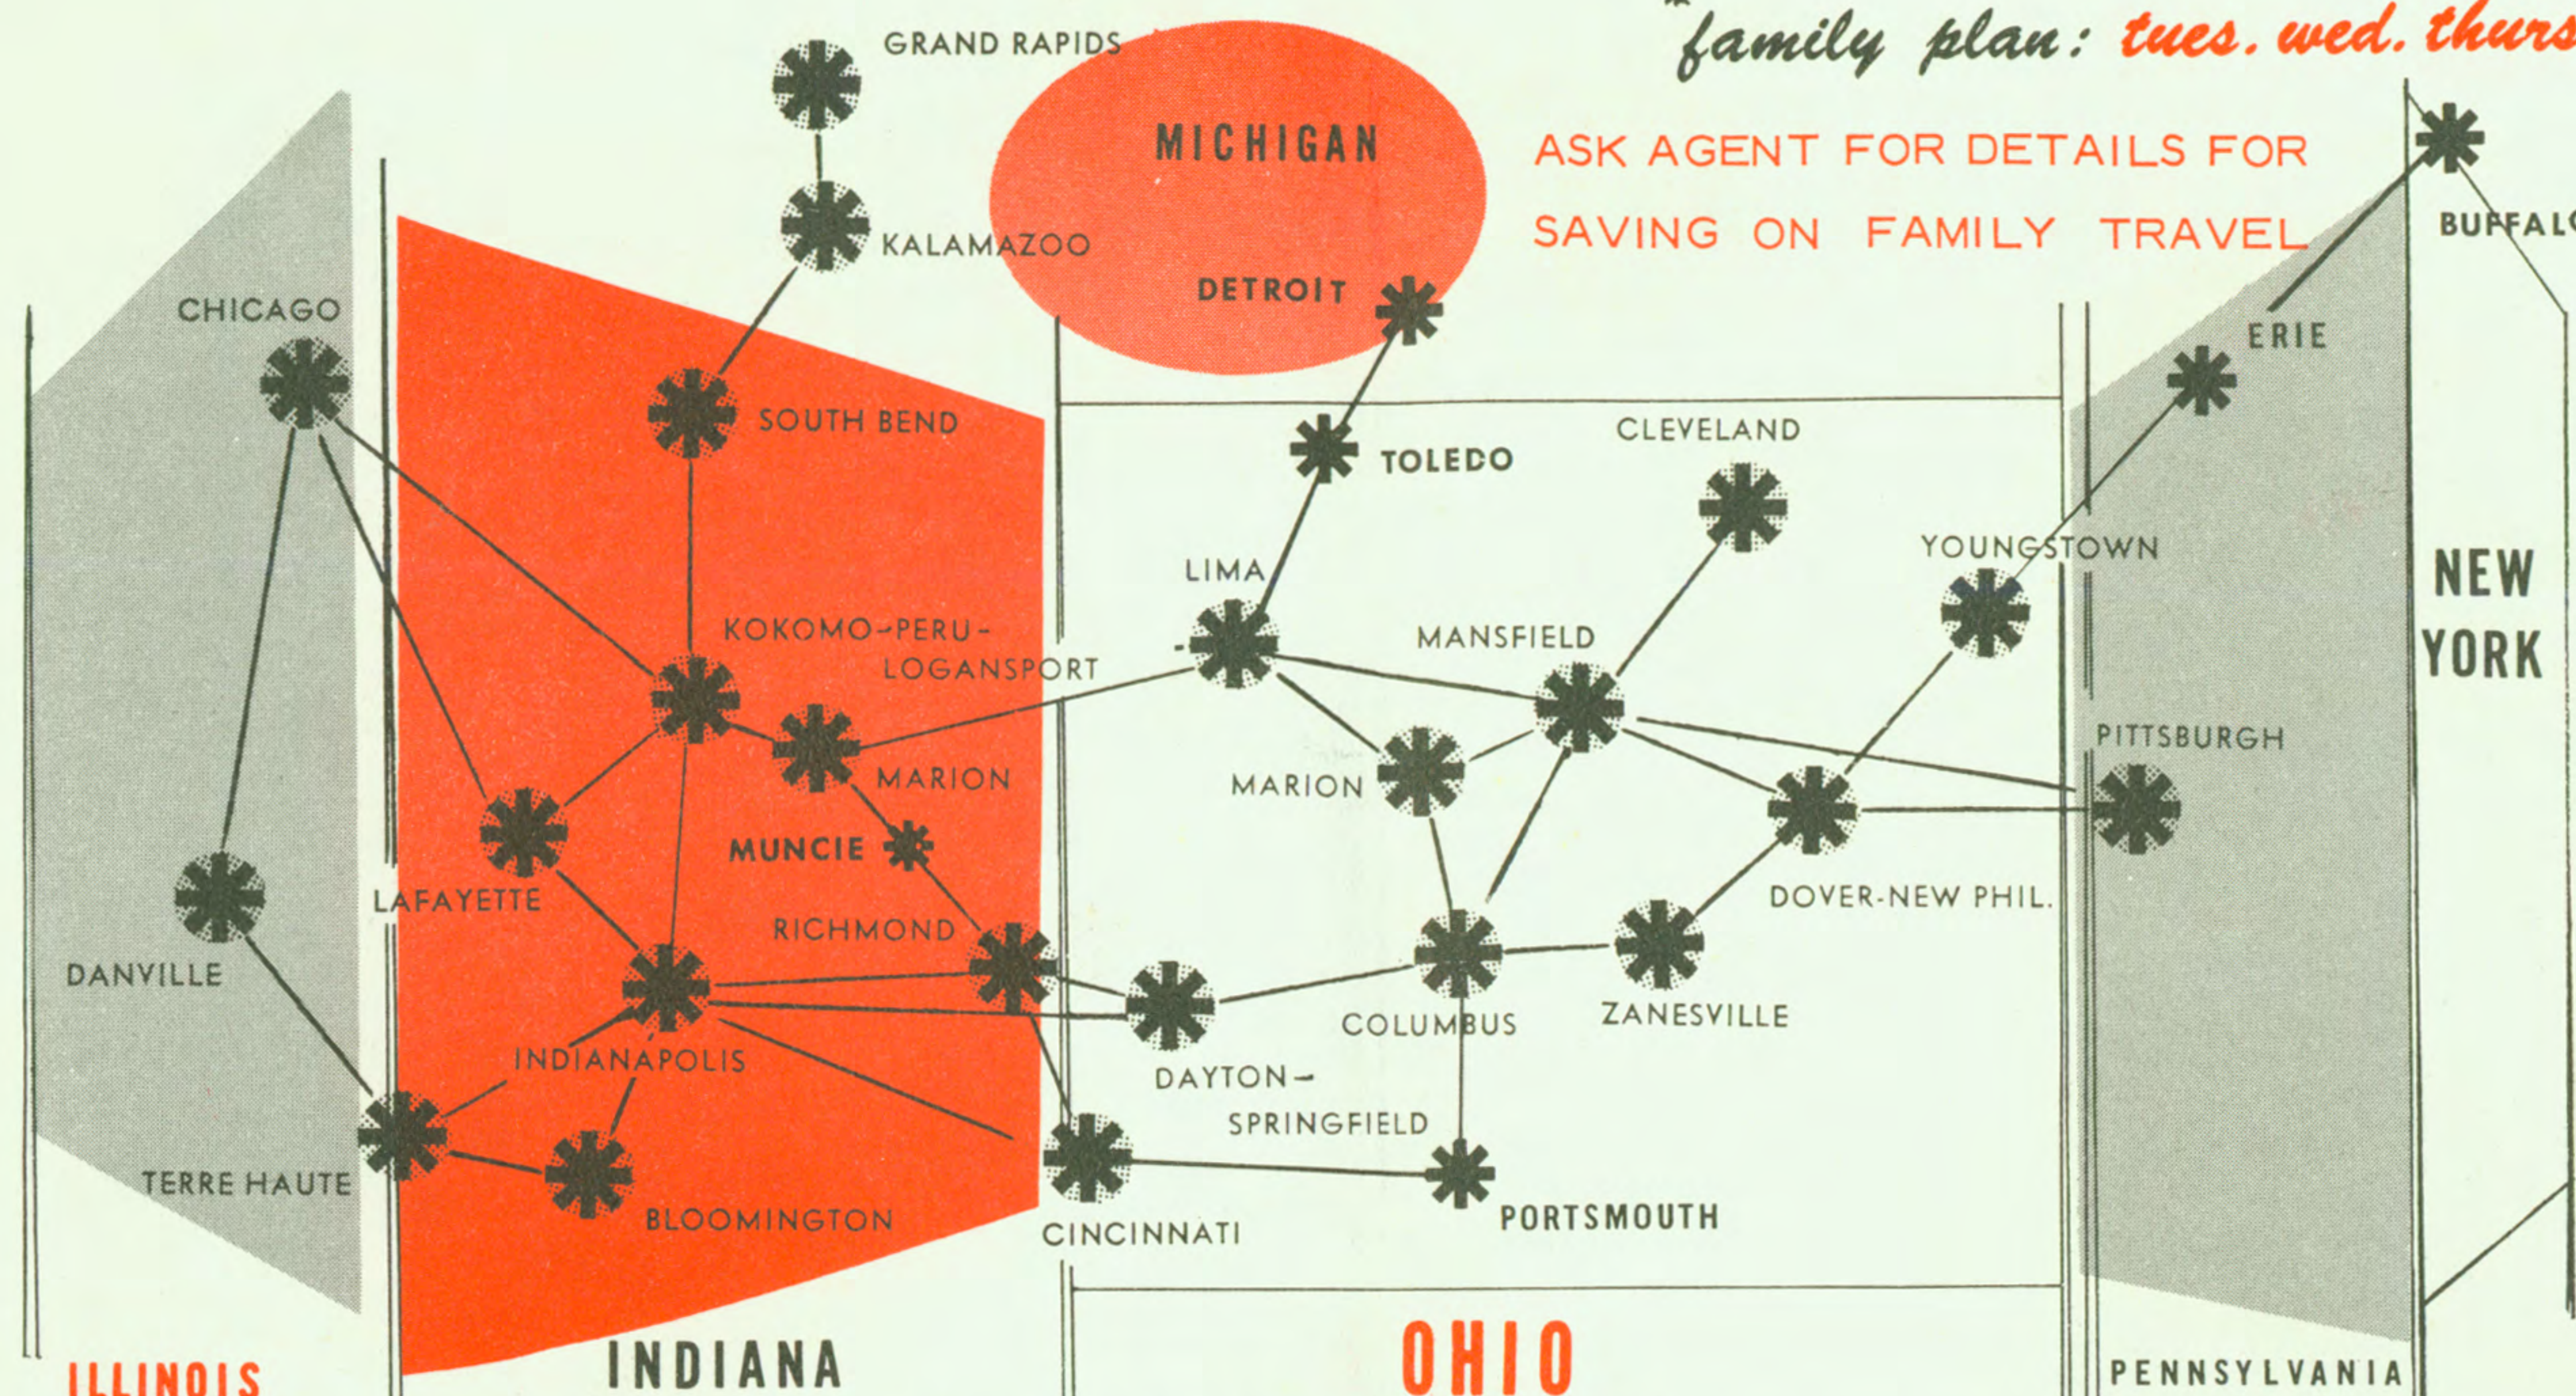

NOW ANNOUNCING -

NEW FASTER FLIGHTS

INDIANAPOLIS • DAYTON • COLUMBUS • YOUNGSTOWN • ERIE • BUFFALO

NEW ROUND TRIP SERVICES

CHICAGO • LAFAYETTE • INDIANAPOLIS • CHICAGO • MARION • OHIO • MANSFIELD • INDIANAPOLIS • DAYTON • COLUMBUS • YOUNGSTOWN • LAFAYETTE • KOKOMO • PITTSBURGH • INDIANAPOLIS • SOUTH BEND • COLUMBUS • CLEVELAND •

NEW BETTER CONNECTIONS

*family plan: tues. wed. thurs.

ASK AGENT FOR DETAILS FOR SAVING ON FAMILY TRAVEL