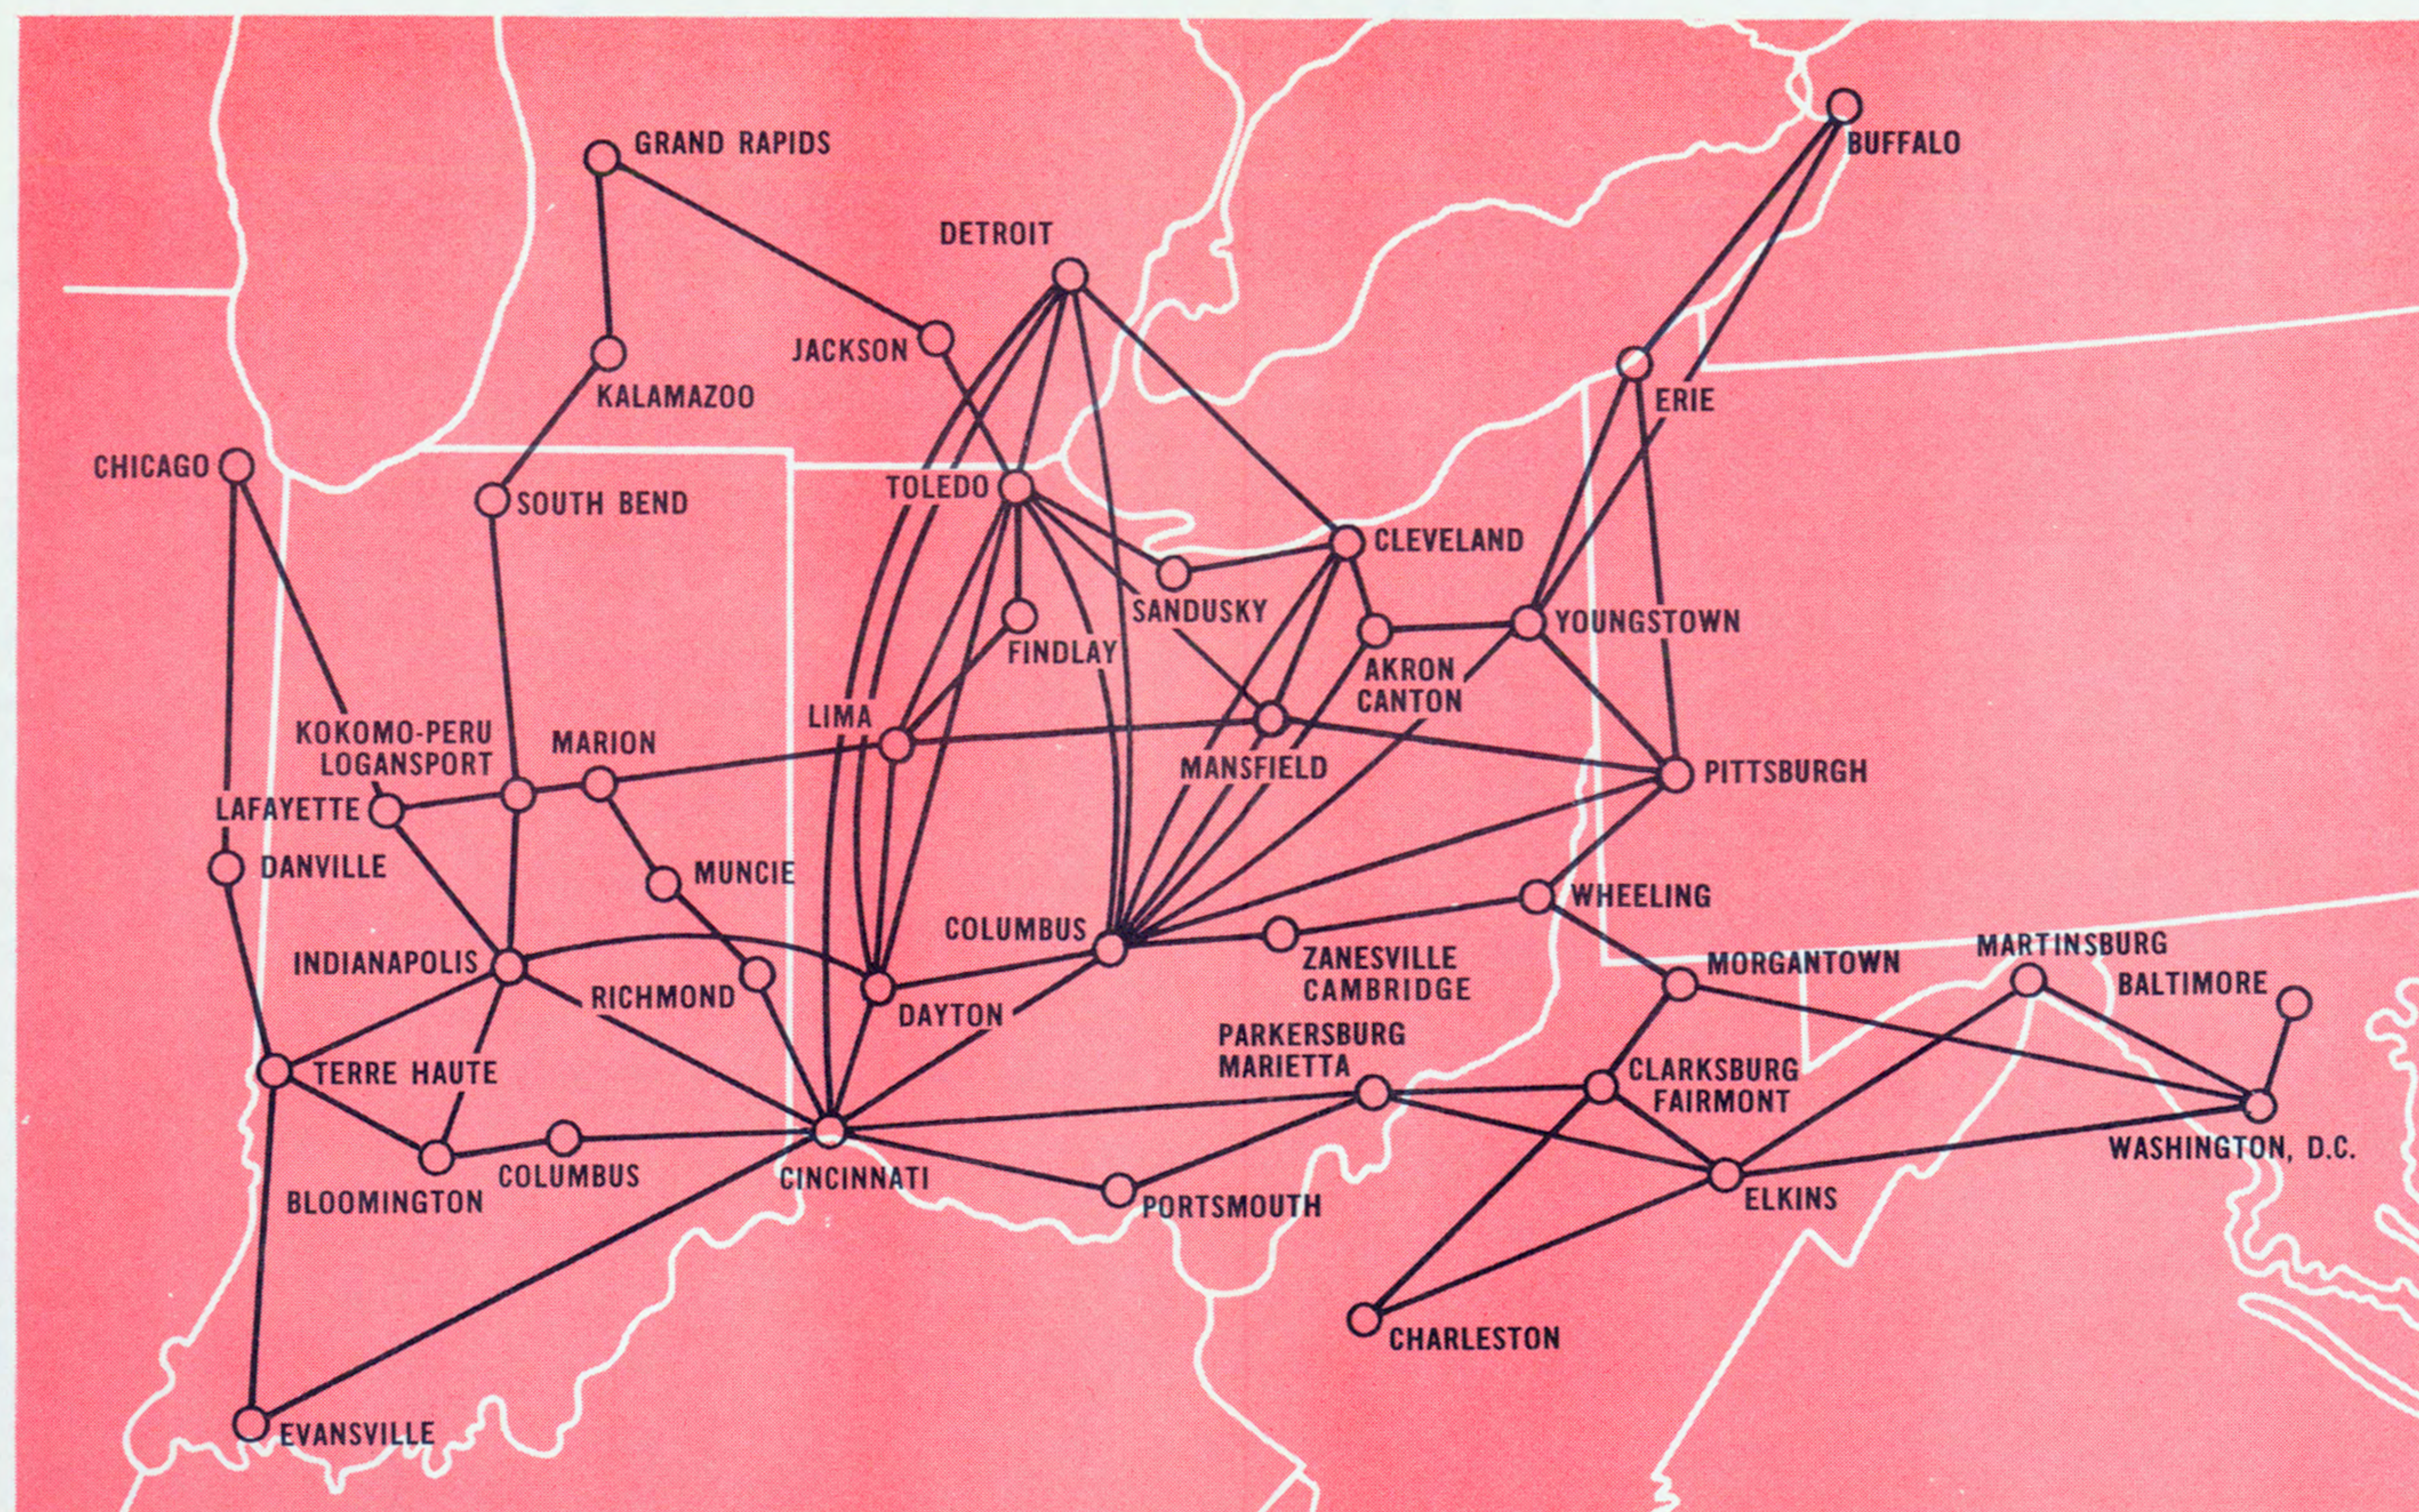

TICKET OFFICES