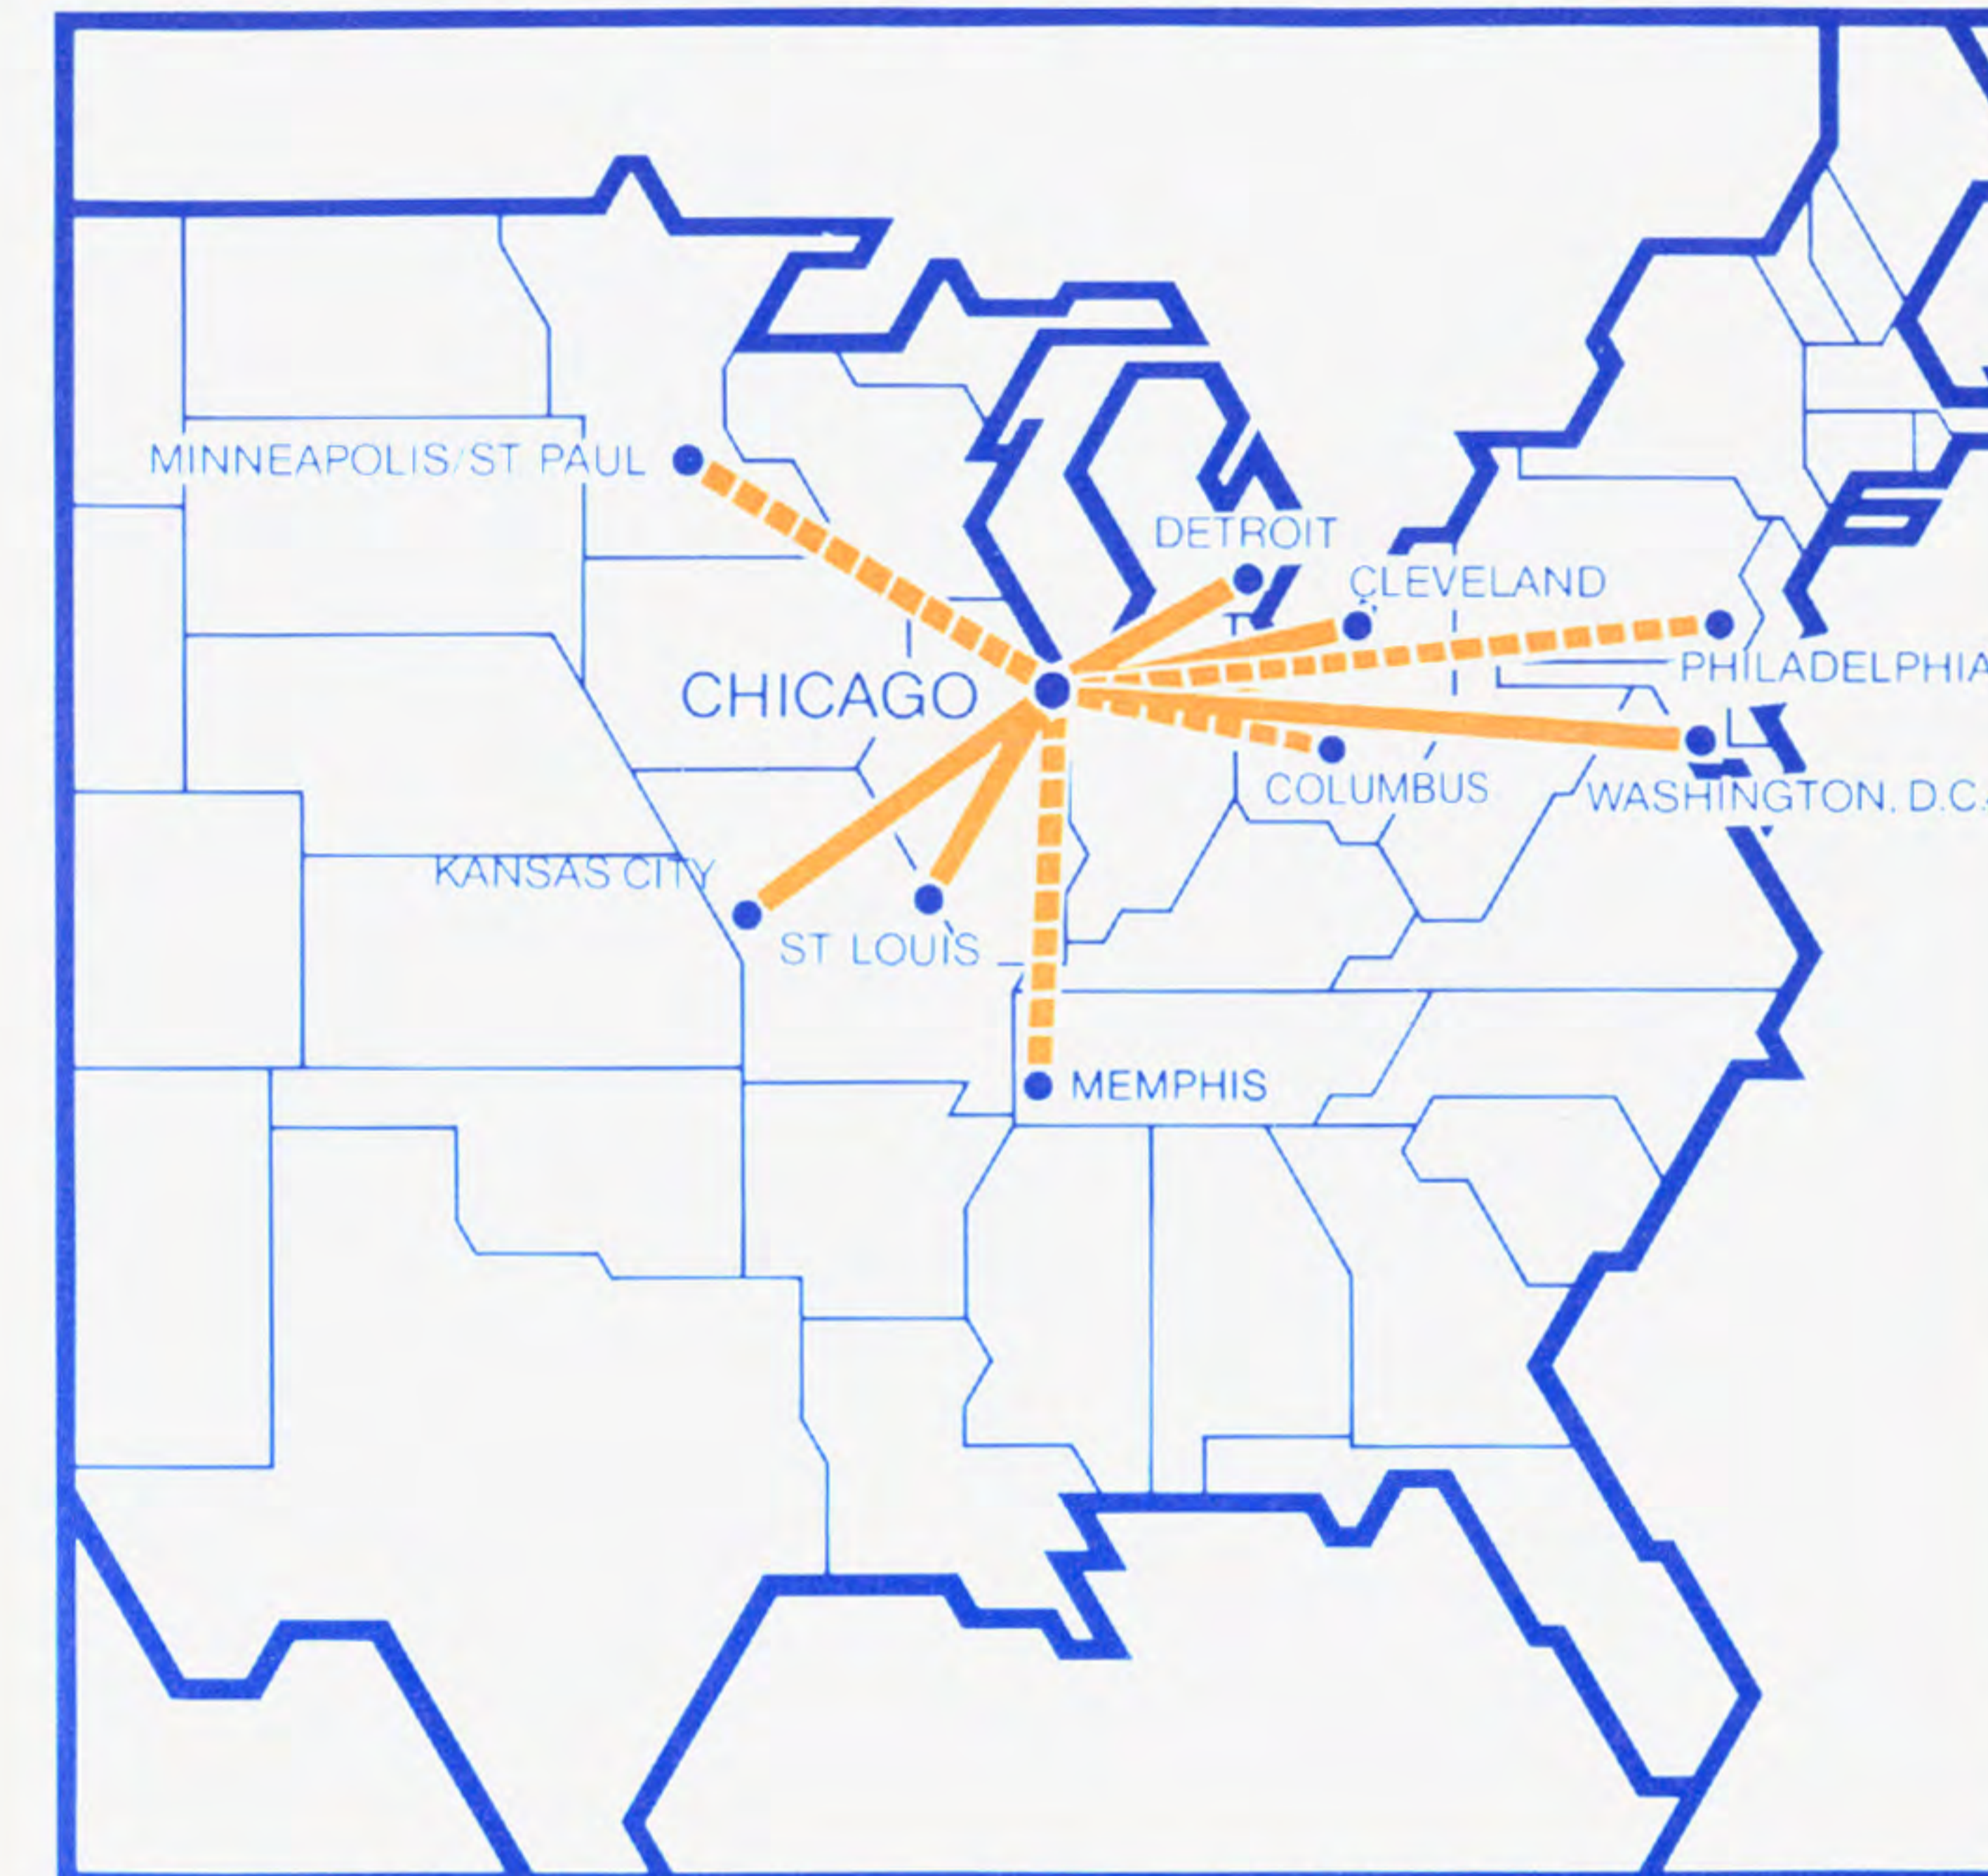

Midway Airlines

--- cities soon to be served.

DC-9 Jet Service

Midway Airlines, Inc., Midway Airport
Chicago Illinois 60638

FOR RESERVATIONS AND INFORMATION JUST CALL:

(312)-471-4710 In Chicago
TOLL FREE (800)-572-5688 Elsewhere in Illinois
TOLL FREE 1-(800)-621-5700 Nationwide

PLEASE DON'T BE A NO-SHOW

An unexpected delay? A change of plans? Whatever the reason you're unable to use your Midway Airlines reservations, please let us know.

Midway Airlines