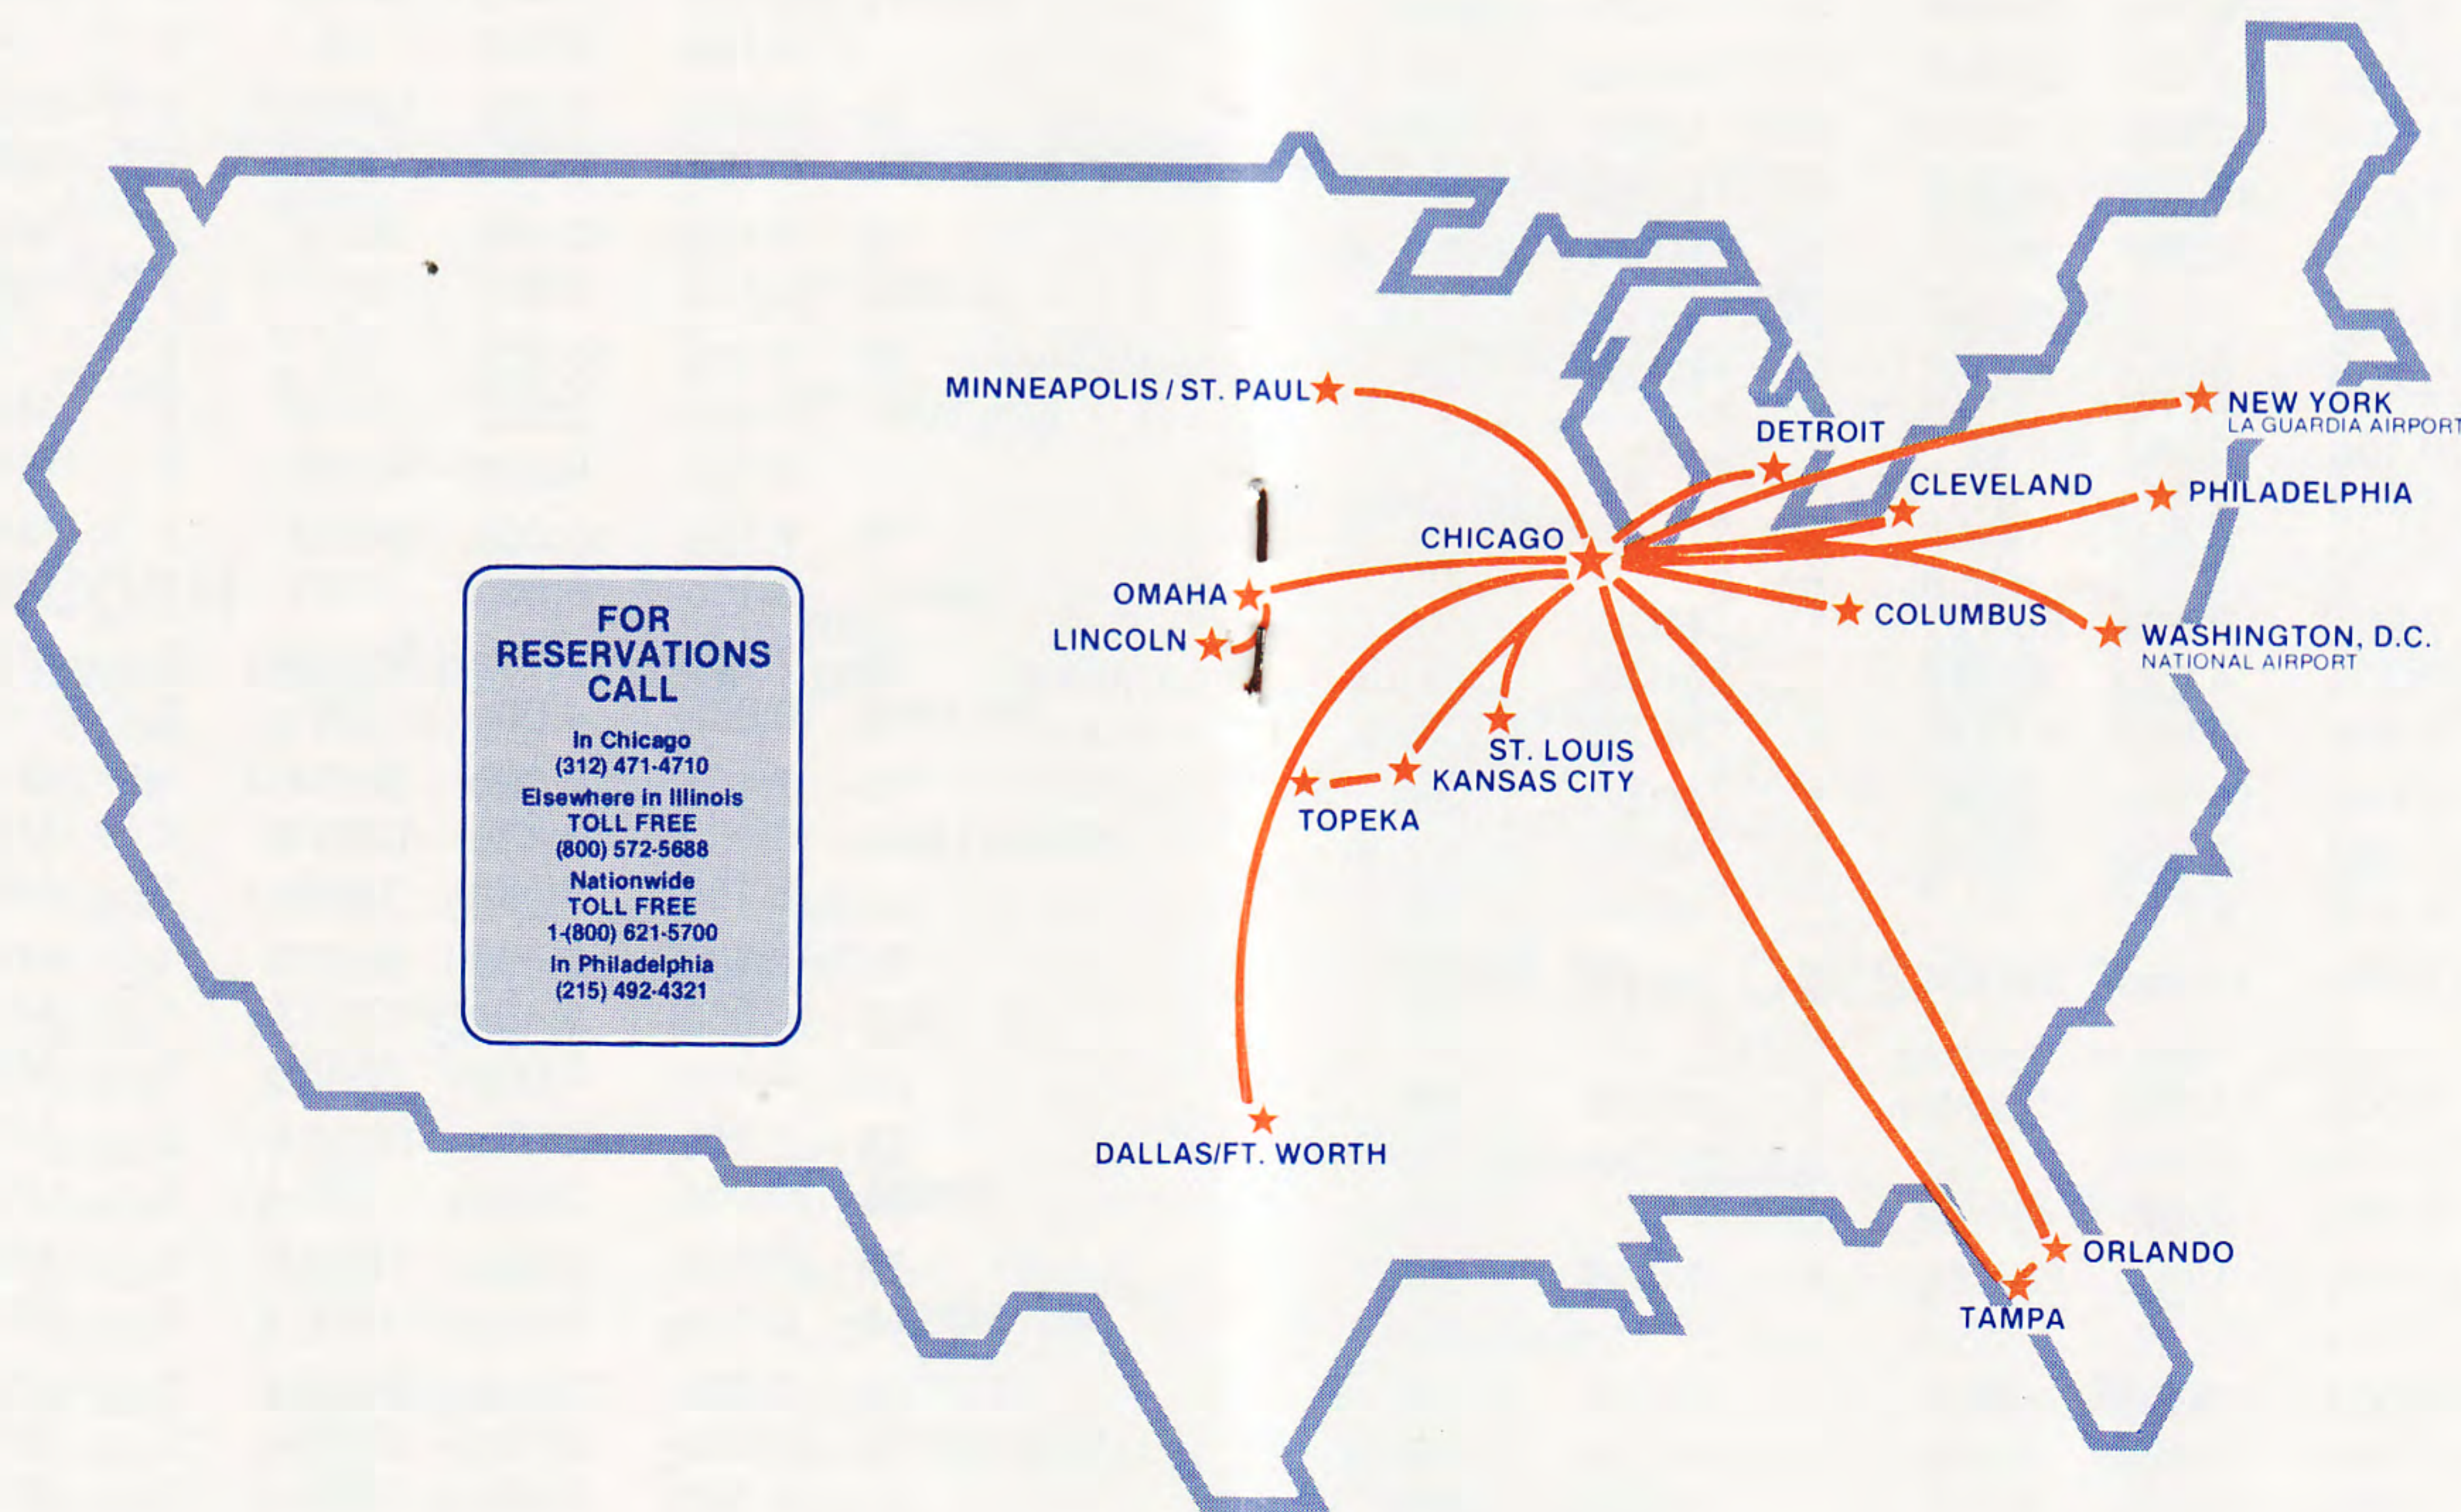

—COLUMBUS—

Sheraton Airport Inn, 4300 E. 17th Ave., (614) 237-2515

—DALLAS/FT. WORTH—

Dunfey Dallas, 3800 W. Northwest Hwy., (800) 228-2121
Loews Anatole-Dallas, 2201 Stemmons Frwy., (214) 748-1200

—DETROIT—

Hyatt Regency Dearborn, Fairlane Town Center, (313) 593-1234
Hilton Airport Inn, 31500 Wick Rd., (313) 292-3400

—KANSAS CITY—

Radisson Muehlebach, 12th & Baltimore, (816) 471-1400

—LINCOLN—

Lincoln Hilton, 9th & "P" Sts., (402) 475-4011

—MINNEAPOLIS/ST. PAUL—

Radisson St. Paul, Kellogg at Wabasha, (612) 292-1900
Radisson South, 7800 Normandale Blvd., (612) 835-7800

—NEW YORK—

New York Statler, 7th Ave. & 33rd St., (800) 228-2121

—OMAHA—

Granada Royale Hometel, 7270 Cedar St., (402) 397-5141

—ORLANDO—

Hilton Inn Gateway, 7470 West U.S. 192 (Kissimmee),
(305) 846-4400
Hilton Inn Florida Center, 7400 International Dr., (305) 351-4600

—PHILADELPHIA—

Radisson Wilmington, 700 King St., (302) 655-0400
Cherry Hill Inn, Rte. 38 & Haddonfield Rd. (N.J.), (609) 662-7200

—ST. LOUIS—

Radisson St. Louis, 9th St. at Convention Plaza, (314) 421-4000

—TAMPA—

Tampa Marriott, 1001 N. Westshore Blvd., (813) 876-9611

—TOPEKA—

Ramada Inn South, 3847 S. Topeka Ave., (913) 267-1800
Ramada Inn Downtown, 420 E. 6th St., (913) 233-8981

—WASHINGTON D.C.—

The Shoreham, 2500 Calvert St., N.W., (800) 228-2121

Hotel discounts are effective thru October 15, 1982.