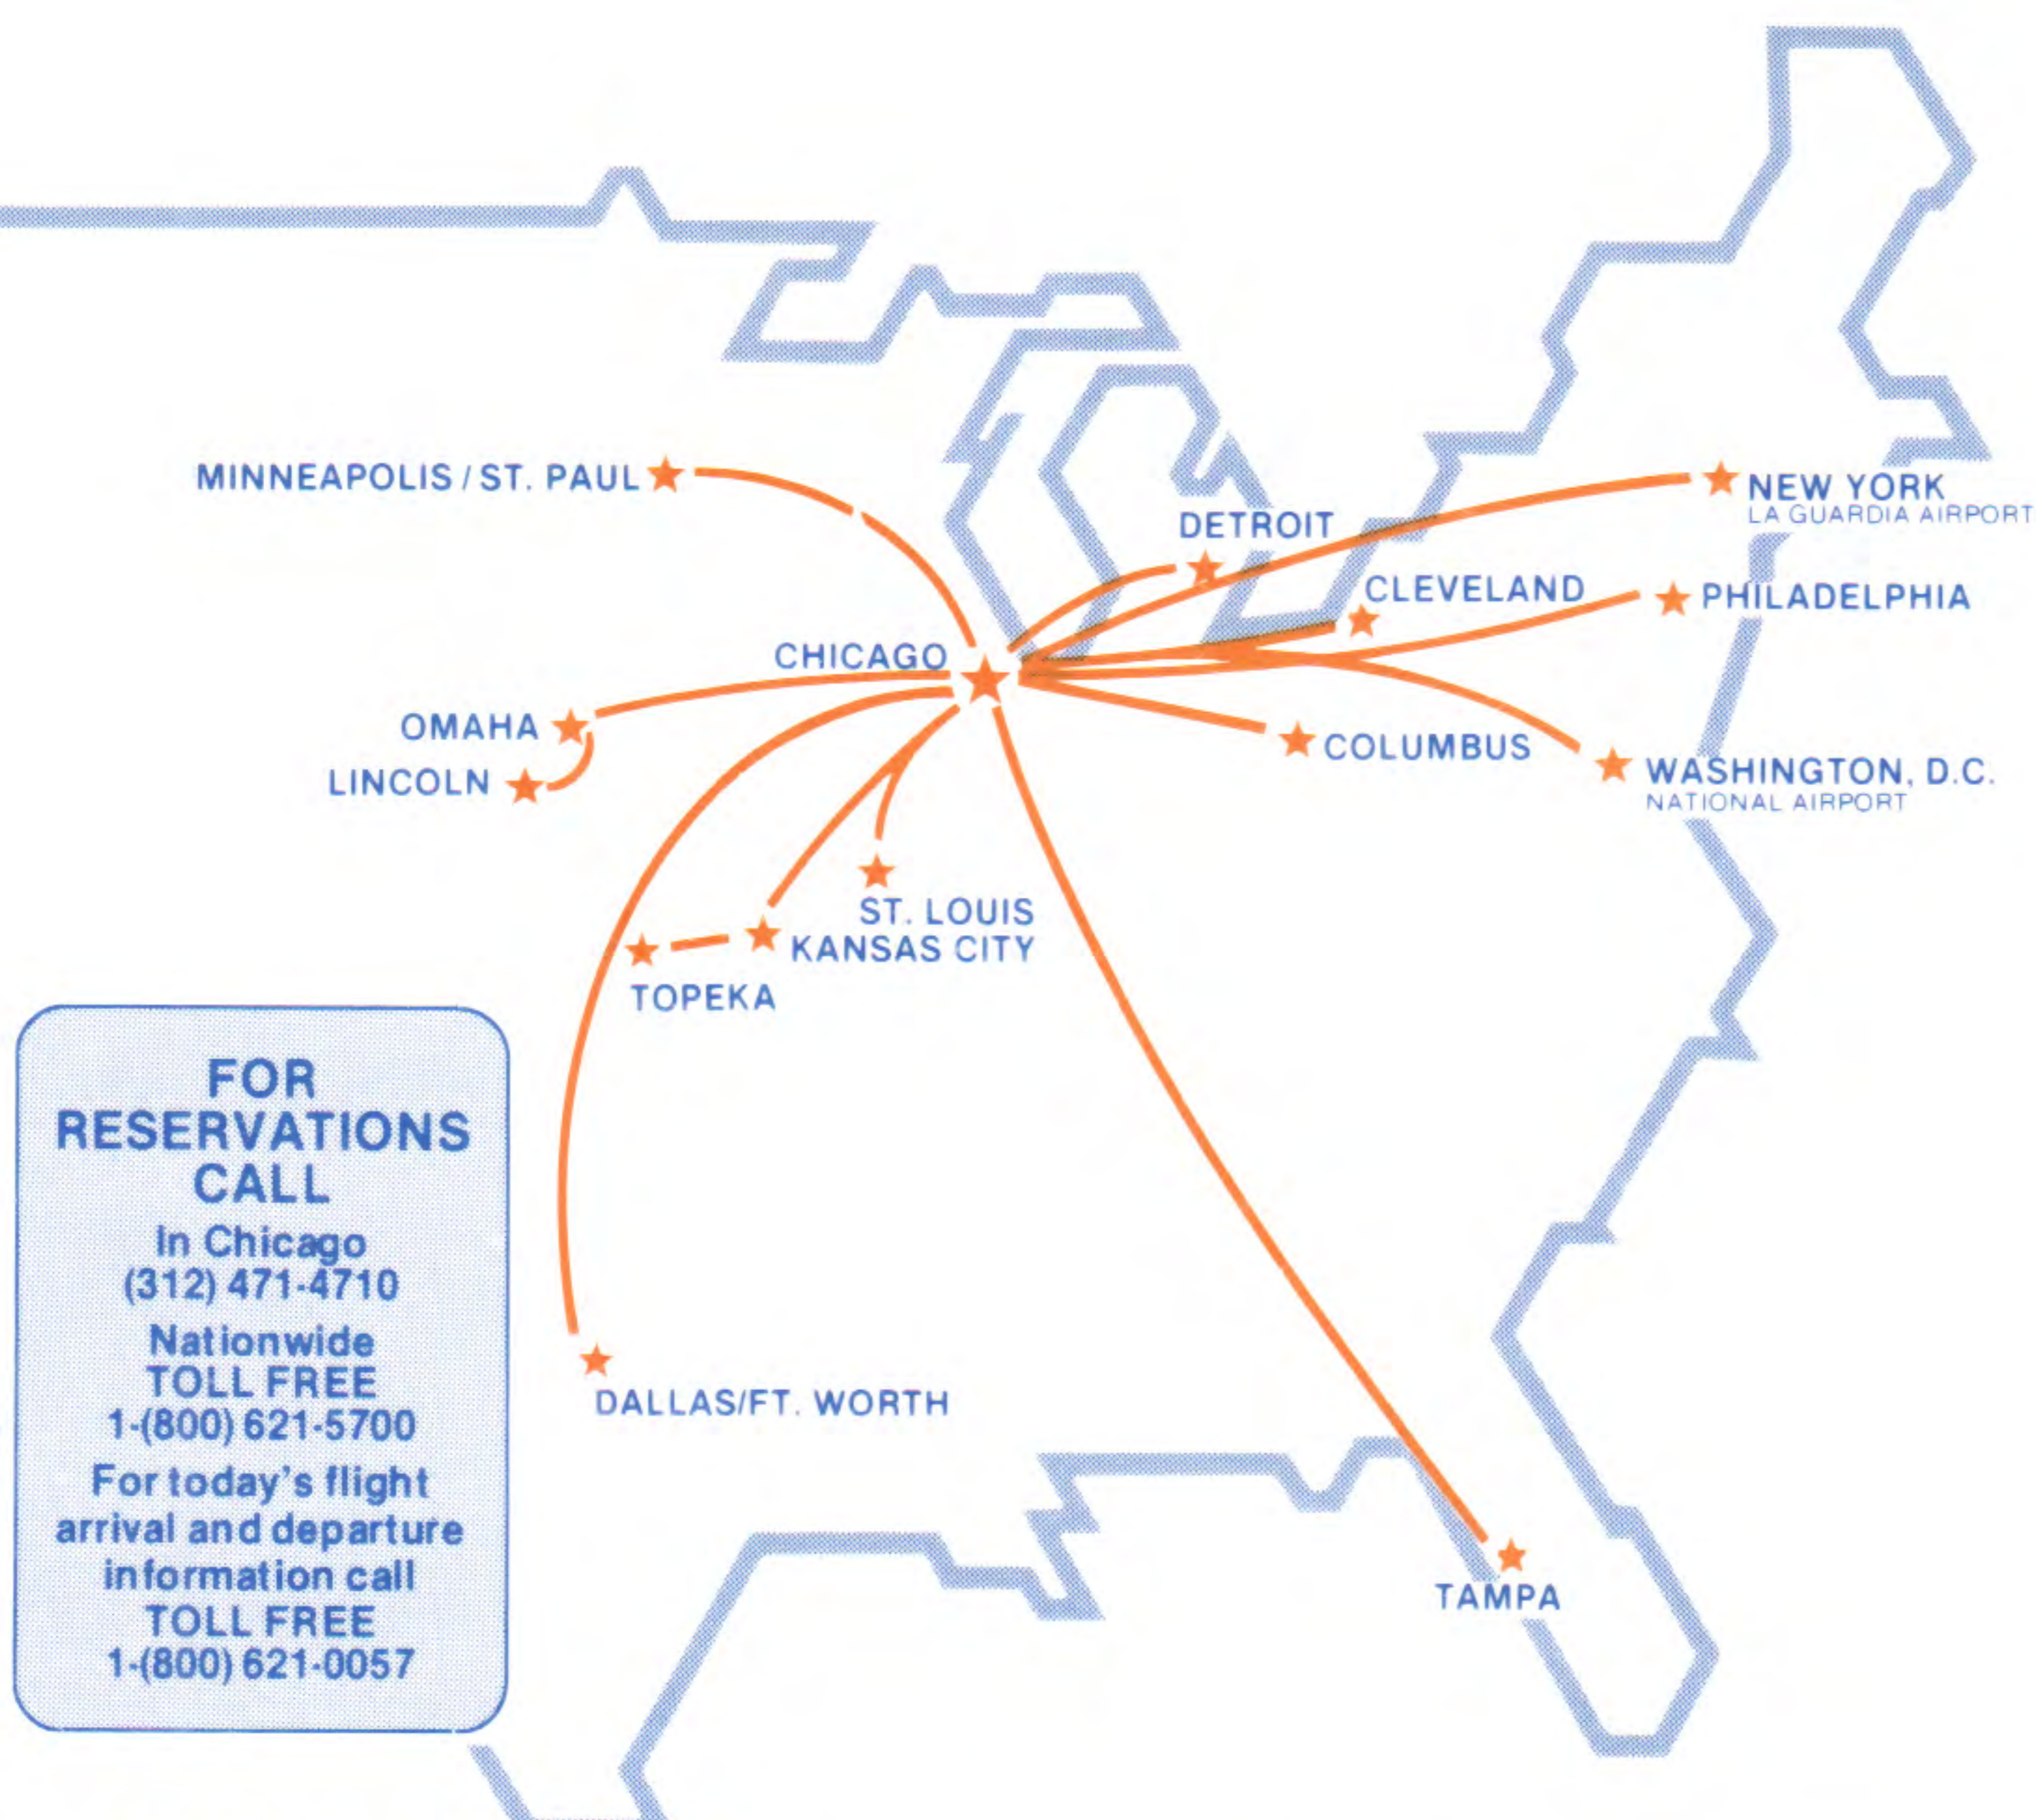

FOR RESERVATIONS CALL
In Chicago (312) 471-4710
Nationwide TOLL FREE 1-(800) 621-5700
For today's flight arrival and departure information call TOLL FREE 1-(800) 621-0057

FROM CHICAGO (312)-471-4710 (Midway Airport)

	LEAVE	ARRIVE	FLIGHT	STOPS	CONN.	OPERATES
TO OMAHA	8:35a	9:55a	57	0	—	X7
	2:30p	3:50p	131	0	—	Daily
	7:30p	8:50p	79	0	—	X67
	7:30p	8:50p	179	0	—	7
TO PHILADELPHIA	8:55a	11:30a	74	0	—	X7
	1:15p	3:55p	76	0	—	Daily
	7:10p	9:50p	78	0	—	X6
TO ST. LOUIS	8:30a	9:30a	75	0	—	X67
	8:30a	9:30a	175	0	—	6
	12:40p	1:40p	61	0	—	X23
	4:00p	4:59p	53	0	—	X6
	7:30p	8:30p	37	0	—	X6
TO TAMPA	8:40a	12:00p	164	0	—	Daily
	3:50p	7:10p	120	0	—	Daily
TO TOPEKA	8:25a	10:30a	33	1	—	X7
	2:30p	4:30p	77	1	—	X67
	2:30p	4:30p	177	1	—	7
TO WASHINGTON	8:45a	11:14a	58	0	—	X7
	11:50a	2:18p	56	0	—	X23
	3:30p	5:59p	54	0	—	Daily
	7:05p	9:33p	52	0	—	X6

FROM CHICAGO (312)-471-4710 (Midway Airport)

	LEAVE	ARRIVE	FLIGHT	STOPS	CONN.	OPERATES
TO CLEVELAND	9:00a	11:10a	34	0	—	X7
	11:30a	1:40p	30	0	—	X23
	4:00p	6:00p	36	0	—	Daily
	7:15p	9:15p	32	0	—	X6
TO COLUMBUS	8:50a	10:50a	42	0	—	X7
	4:10p	6:10p	44	0	—	X6
TO DALLAS/FT. WORTH	9:40a	12:00p	03	0	—	Daily
	12:45p	2:59p	35	0	—	Daily
	4:20p	6:35p	05	0	—	X6
	4:20p	6:35p	105	0	—	6
	7:25p	9:25p	91	0	—	X6
TO DETROIT	7:00a	8:50a	02	0	—	X67
	1:05p	2:59p	06	0	—	Daily
	3:25p	5:10p	08	0	—	Daily
	5:00p	7:00p	10	0	—	X26
	7:05p	9:00p	12	0	—	X6
TO KANSAS CITY	8:25a	9:45a	33	0	—	X7
	12:40p	1:59p	187	0	—	X23
	2:30p	3:45p	77	0	—	X7
	2:30p	3:45p	177	0	—	7
	7:40p	8:59p	51	0	—	X6
TO LINCOLN	8:35a	10:35a	57	1	—	X7
	2:30p	4:30p	131	1	—	X6
TO MINNEAPOLIS/ST. PAUL	8:25a	9:45a	121	0	—	X7
	12:55p	2:05p	55	0	—	X237
	12:55p	2:05p	155	0	—	7
	3:45p	4:59p	111	0	—	Daily
	5:50p	7:10p	07	0	—	X6
	5:50p	7:10p	107	0	—	6
	7:35p	8:50p	47	0	—	X6
TO NEW YORK	7:30a	10:20a	84	0	—	X7
	9:10a	12:10p	86	0	—	Daily
	1:00p	3:59p	90	0	—	X23
	3:15p	6:10p	82	0	—	Daily
	7:05p	9:55p	80	0	—	X6

MDW—Connection at Chicago Midway Airport
X—Except 1—Mon. 2—Tues. 3—Wed.
4—Thur. 5—Fri. 6—Sat. 7—Sun.

FROM CLEVELAND 1-(800)-621-5700

	LEAVE	ARRIVE	FLIGHT	STOPS	CONN.	OPERATES
TO CHICAGO	7:50a	7:50a	33	0	—	X7
	11:30a	11:40a	35	0	—	Daily
	2:00p	2:00p	31	0	—	X23
	6:20p	6:25p	37	0	—	X6
TO DALLAS/FT. WORTH	7:50a	12:00p	33/03	1	MDW	X7
	11:30a	2:59p	35	1	—	Daily
	2:00p	6:35p	31/05	1	MDW	X236
	2:00p	6:35p	31/105	1	MDW	6
	6:20p	9:25p	37/91	1	MDW	X6
TO KANSAS CITY	7:50a	9:45a	33	1	—	X7
	11:30a	1:59p	35/187	1	MDW	X23
	2:00p	3:45p	31/77	1	MDW	X237
	2:00p	3:45p	31/177	1	MDW	7
	6:20p	8:59p	37/51	1	MDW	X6
TO LINCOLN	7:50a	10:35a	33/57	2	MDW	X7
	2:00p	4:30p	31/131	2	MDW	X236
TO MINNEAPOLIS/ST. PAUL	7:50a	9:45a	33/121	1	MDW	X7
	11:30a	2:05p	35/55	1	MDW	X237
	11:30a	2:05p	35/155	1	MDW	7
	2:00p	4:59p	31/111	1	MDW	X23
	6:20p	8:50p	37/47	1	MDW	X6
TO OMAHA	7:50a	9:55a	33/57	1	MDW	X7
	2:00p	3:50p	31/131	1	MDW	X23
	6:20p	8:50p	37/79	1	MDW	X67
	6:20p	8:50p	37/179	1	MDW	7
TO ST. LOUIS	7:50a	9:30a	33/75	1	MDW	X67
	7:50a	9:30a	33/175	1	MDW	6
	11:30a	1:40p	35/61	1	MDW	X23
	2:00p	4:59p	31/53	1	MDW	X236
	6:20p	8:30p	37	1	—	X6
TO TAMPA	7:50a	12:00p	33/164	1	MDW	X7
	2:00p	7:10p	31/120	1	MDW	X23
TO TOPEKA	7:50a	10:30a	33	2	—	X7
	2:00p	4:30p	31/77	2	MDW	145
	2:00p	4:30p	31/177	2	MDW	7