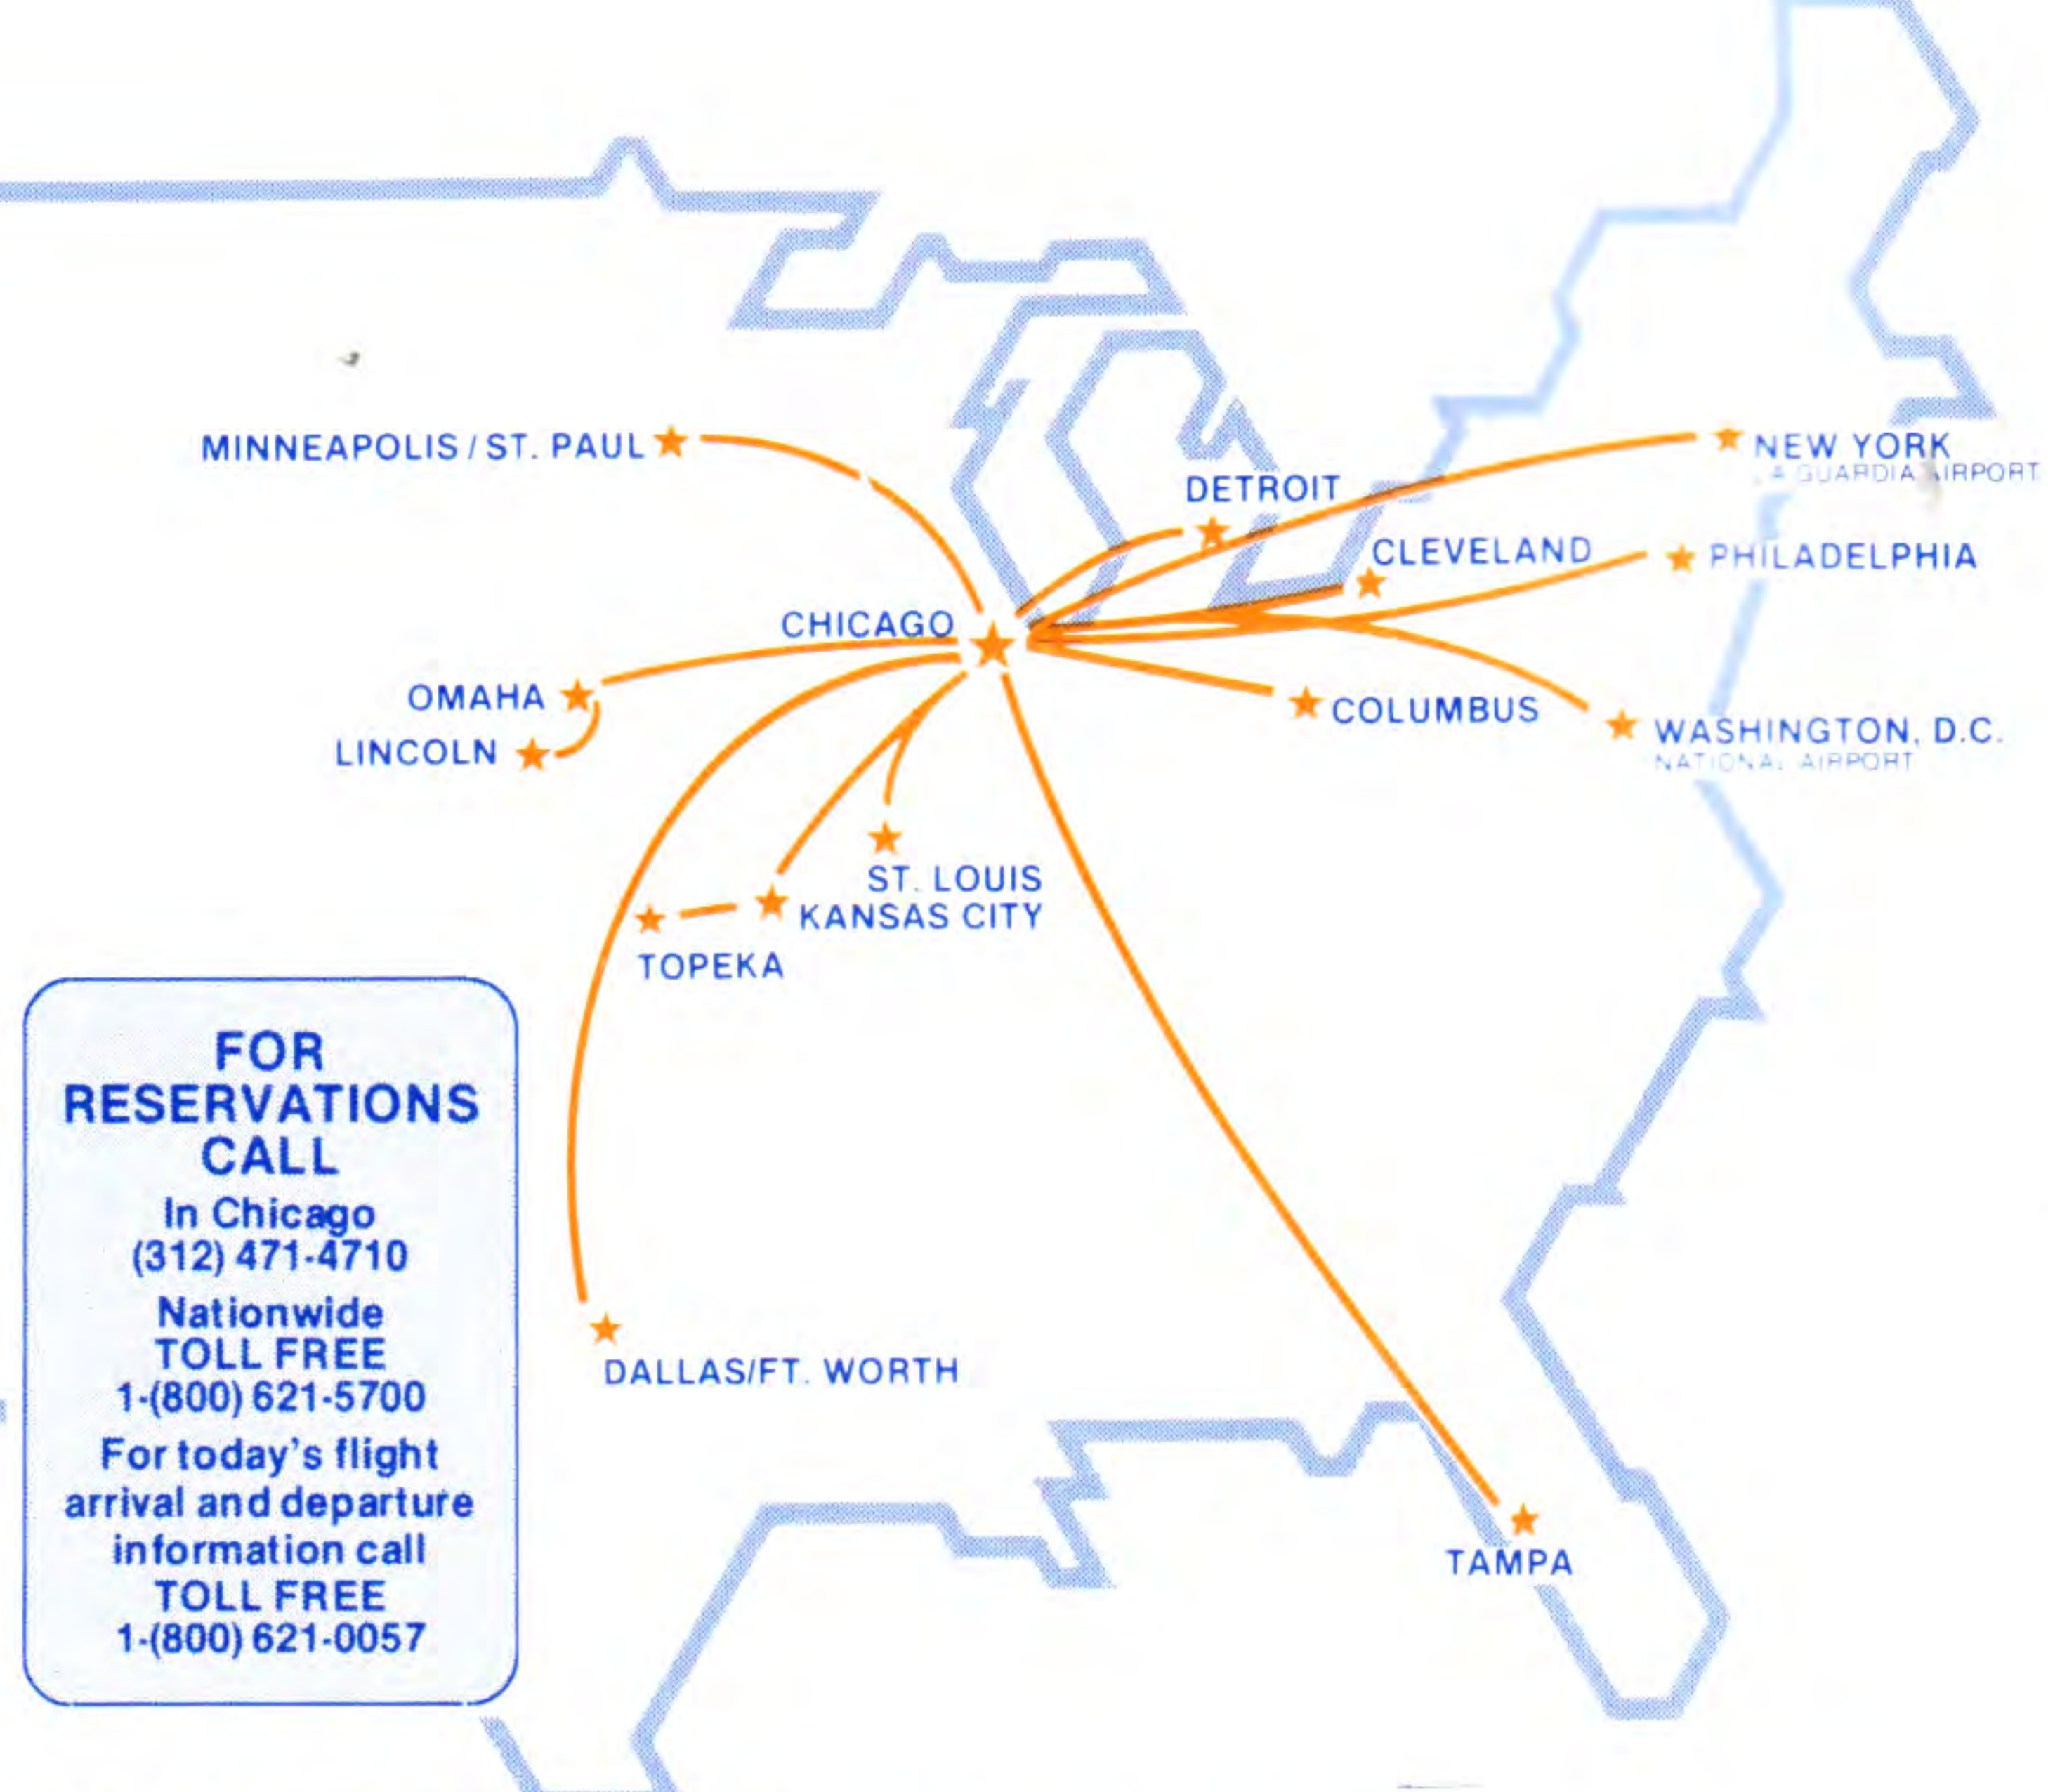

FOR RESERVATIONS CALL
In Chicago (312) 471-4710
Nationwide TOLL FREE 1-(800) 621-5700
For today's flight arrival and departure information call TOLL FREE 1-(800) 621-0057

FROM CHICAGO (312)-471-4710 (Midway Airport)

	LEAVE	ARRIVE	FLIGHT	STOPS	CONN.	OPERATES
TO OMAHA	8:35a	9:55a	57	0	—	X7
	2:30p	3:50p	131	0	—	Daily
	7:30p	8:50p	79	0	—	X67
	7:30p	8:50p	179	0	—	7
TO PHILADELPHIA	8:55a	11:30a	74	0	—	X7
	1:15p	3:55p	76	0	—	Daily
	7:10p	9:50p	78	0	—	X6
TO ST. LOUIS	8:45a	9:45a	63	0	—	X7
	12:40p	1:40p	61	0	—	Daily
	4:00p	4:59p	53	0	—	X6
	7:30p	8:30p	37	0	—	X6
TO TAMPA	8:40a	12:00p	164	0	—	Daily
	3:50p	7:10p	120	0	—	Daily
TO TOPEKA	8:25a	10:30a	33	1	—	X7
	2:30p	4:30p	77	1	—	X67
	2:30p	4:30p	177	1	—	7
TO WASHINGTON	8:45a	11:14a	58	0	—	X7
	11:50a	2:18p	56	0	—	Daily
	3:30p	5:59p	54	0	—	Daily
	5:50p	8:20p	50	0	—	X6
	7:05p	9:33p	52	0	—	X6

FROM CHICAGO (312)-471-4710 (Midway Airport)

	LEAVE	ARRIVE	FLIGHT	STOPS	CONN.	OPERATES
TO CLEVELAND	9:00a	11:10a	34	0	—	X7
	11:45a	1:50p	30	0	—	Daily
	4:00p	6:00p	36	0	—	Daily
	7:15p	9:15p	32	0	—	X6
TO COLUMBUS	8:50a	10:50a	42	0	—	X7
	4:10p	6:10p	44	0	—	X6
TO DALLAS/FT. WORTH	9:40a	12:00p	203	0	—	Daily
	12:45p	2:59p	35	0	—	Daily
	4:20p	6:35p	05	0	—	X6
	4:20p	6:35p	105	0	—	6
	7:25p	9:25p	91	0	—	X6
TO DETROIT	7:00a	8:50a	02	0	—	X67
	1:05p	2:59p	06	0	—	Daily
	3:25p	5:10p	08	0	—	Daily
	5:00p	7:00p	10	0	—	X6
	7:05p	9:00p	12	0	—	X6
TO KANSAS CITY	8:25a	9:45a	33	0	—	X7
	12:40p	1:59p	187	0	—	Daily
	2:30p	3:45p	77	0	—	X7
	2:30p	3:45p	177	0	—	7
	7:40p	8:59p	51	0	—	X6
TO LINCOLN	8:35a	10:35a	57	1	—	X7
	2:30p	4:30p	131	1	—	X6
TO MINNEAPOLIS/ST. PAUL	8:30a	9:40a	75	0	—	X67
	8:30a	9:40a	175	0	—	6
	12:55p	2:05p	55	0	—	X7
	12:55p	2:05p	155	0	—	7
	3:45p	4:59p	111	0	—	Daily
	5:50p	7:10p	07	0	—	X6
	5:50p	7:10p	107	0	—	6
	7:35p	8:50p	47	0	—	X6
TO NEW YORK	7:30a	10:20a	84	0	—	X7
	9:10a	12:10p	86	0	—	Daily
	1:00p	3:59p	90	0	—	Daily
	3:15p	6:10p	82	0	—	Daily
	7:05p	9:55p	80	0	—	X6

FROM CLEVELAND 1-(800)-621-5700

	LEAVE	ARRIVE	FLIGHT	STOPS	CONN.	OPERATES
TO CHICAGO	7:55a	7:55a	33	0	—	X7
	11:30a	11:40a	35	0	—	Daily
	2:15p	2:15p	31	0	—	Daily
	6:20p	6:25p	37	0	—	X6
TO DALLAS/FT. WORTH	7:55a	12:00p	33/203	1	MDW	X7
	11:30a	2:59p	35	1	—	Daily
	2:15p	6:35p	31/05	1	MDW	X6
	2:15p	6:35p	31/105	1	MDW	6
	6:20p	9:25p	37/91	1	MDW	X6
TO KANSAS CITY	7:55a	9:45a	33	1	—	X7
	11:30a	1:59p	35/187	1	MDW	Daily
	2:15p	3:45p	31/77	1	MDW	X7
	2:15p	3:45p	31/177	1	MDW	7
	6:20p	8:59p	37/51	1	MDW	X6
TO LINCOLN	7:55a	10:35a	33/57	2	MDW	X7
	2:15p	4:30p	31/131	2	MDW	X6
TO MINNEAPOLIS/ST. PAUL	7:55a	9:40a	33/75	1	MDW	X67
	7:55a	9:40a	33/175	1	MDW	6
	11:30a	2:05p	35/55	1	MDW	X7
	11:30a	2:05p	35/155	1	MDW	7
	2:15p	4:59p	31/111	1	MDW	Daily
	6:20p	8:50p	37/47	1	MDW	X6
TO OMAHA	7:55a	9:55a	33/57	1	MDW	X7
	2:15p	3:50p	31/131	1	MDW	Daily
	6:20p	8:50p	37/79	1	MDW	X67
	6:20p	8:50p	37/179	1	MDW	7
TO ST. LOUIS	7:55a	9:45a	33/63	1	MDW	X7
	11:30a	1:40p	35/61	1	MDW	Daily
	2:15p	4:59p	31/53	1	MDW	X6
	6:20p	8:30p	37	1	—	X6
TO TAMPA	7:55a	12:00p	33/164	1	MDW	X7
	2:15p	7:10p	31/120	1	MDW	Daily
TO TOPEKA	7:55a	10:30a	33	2	—	X7
	2:15p	4:30p	31/77	2	MDW	X67
	2:15p	4:30p	31/177	2	MDW	7

MDW—Connection at Chicago Midway Airport
X—Except 1—Mon. 2—Tues. 3—Wed.
4—Thur. 5—Fri. 6—Sat. 7—Sun.