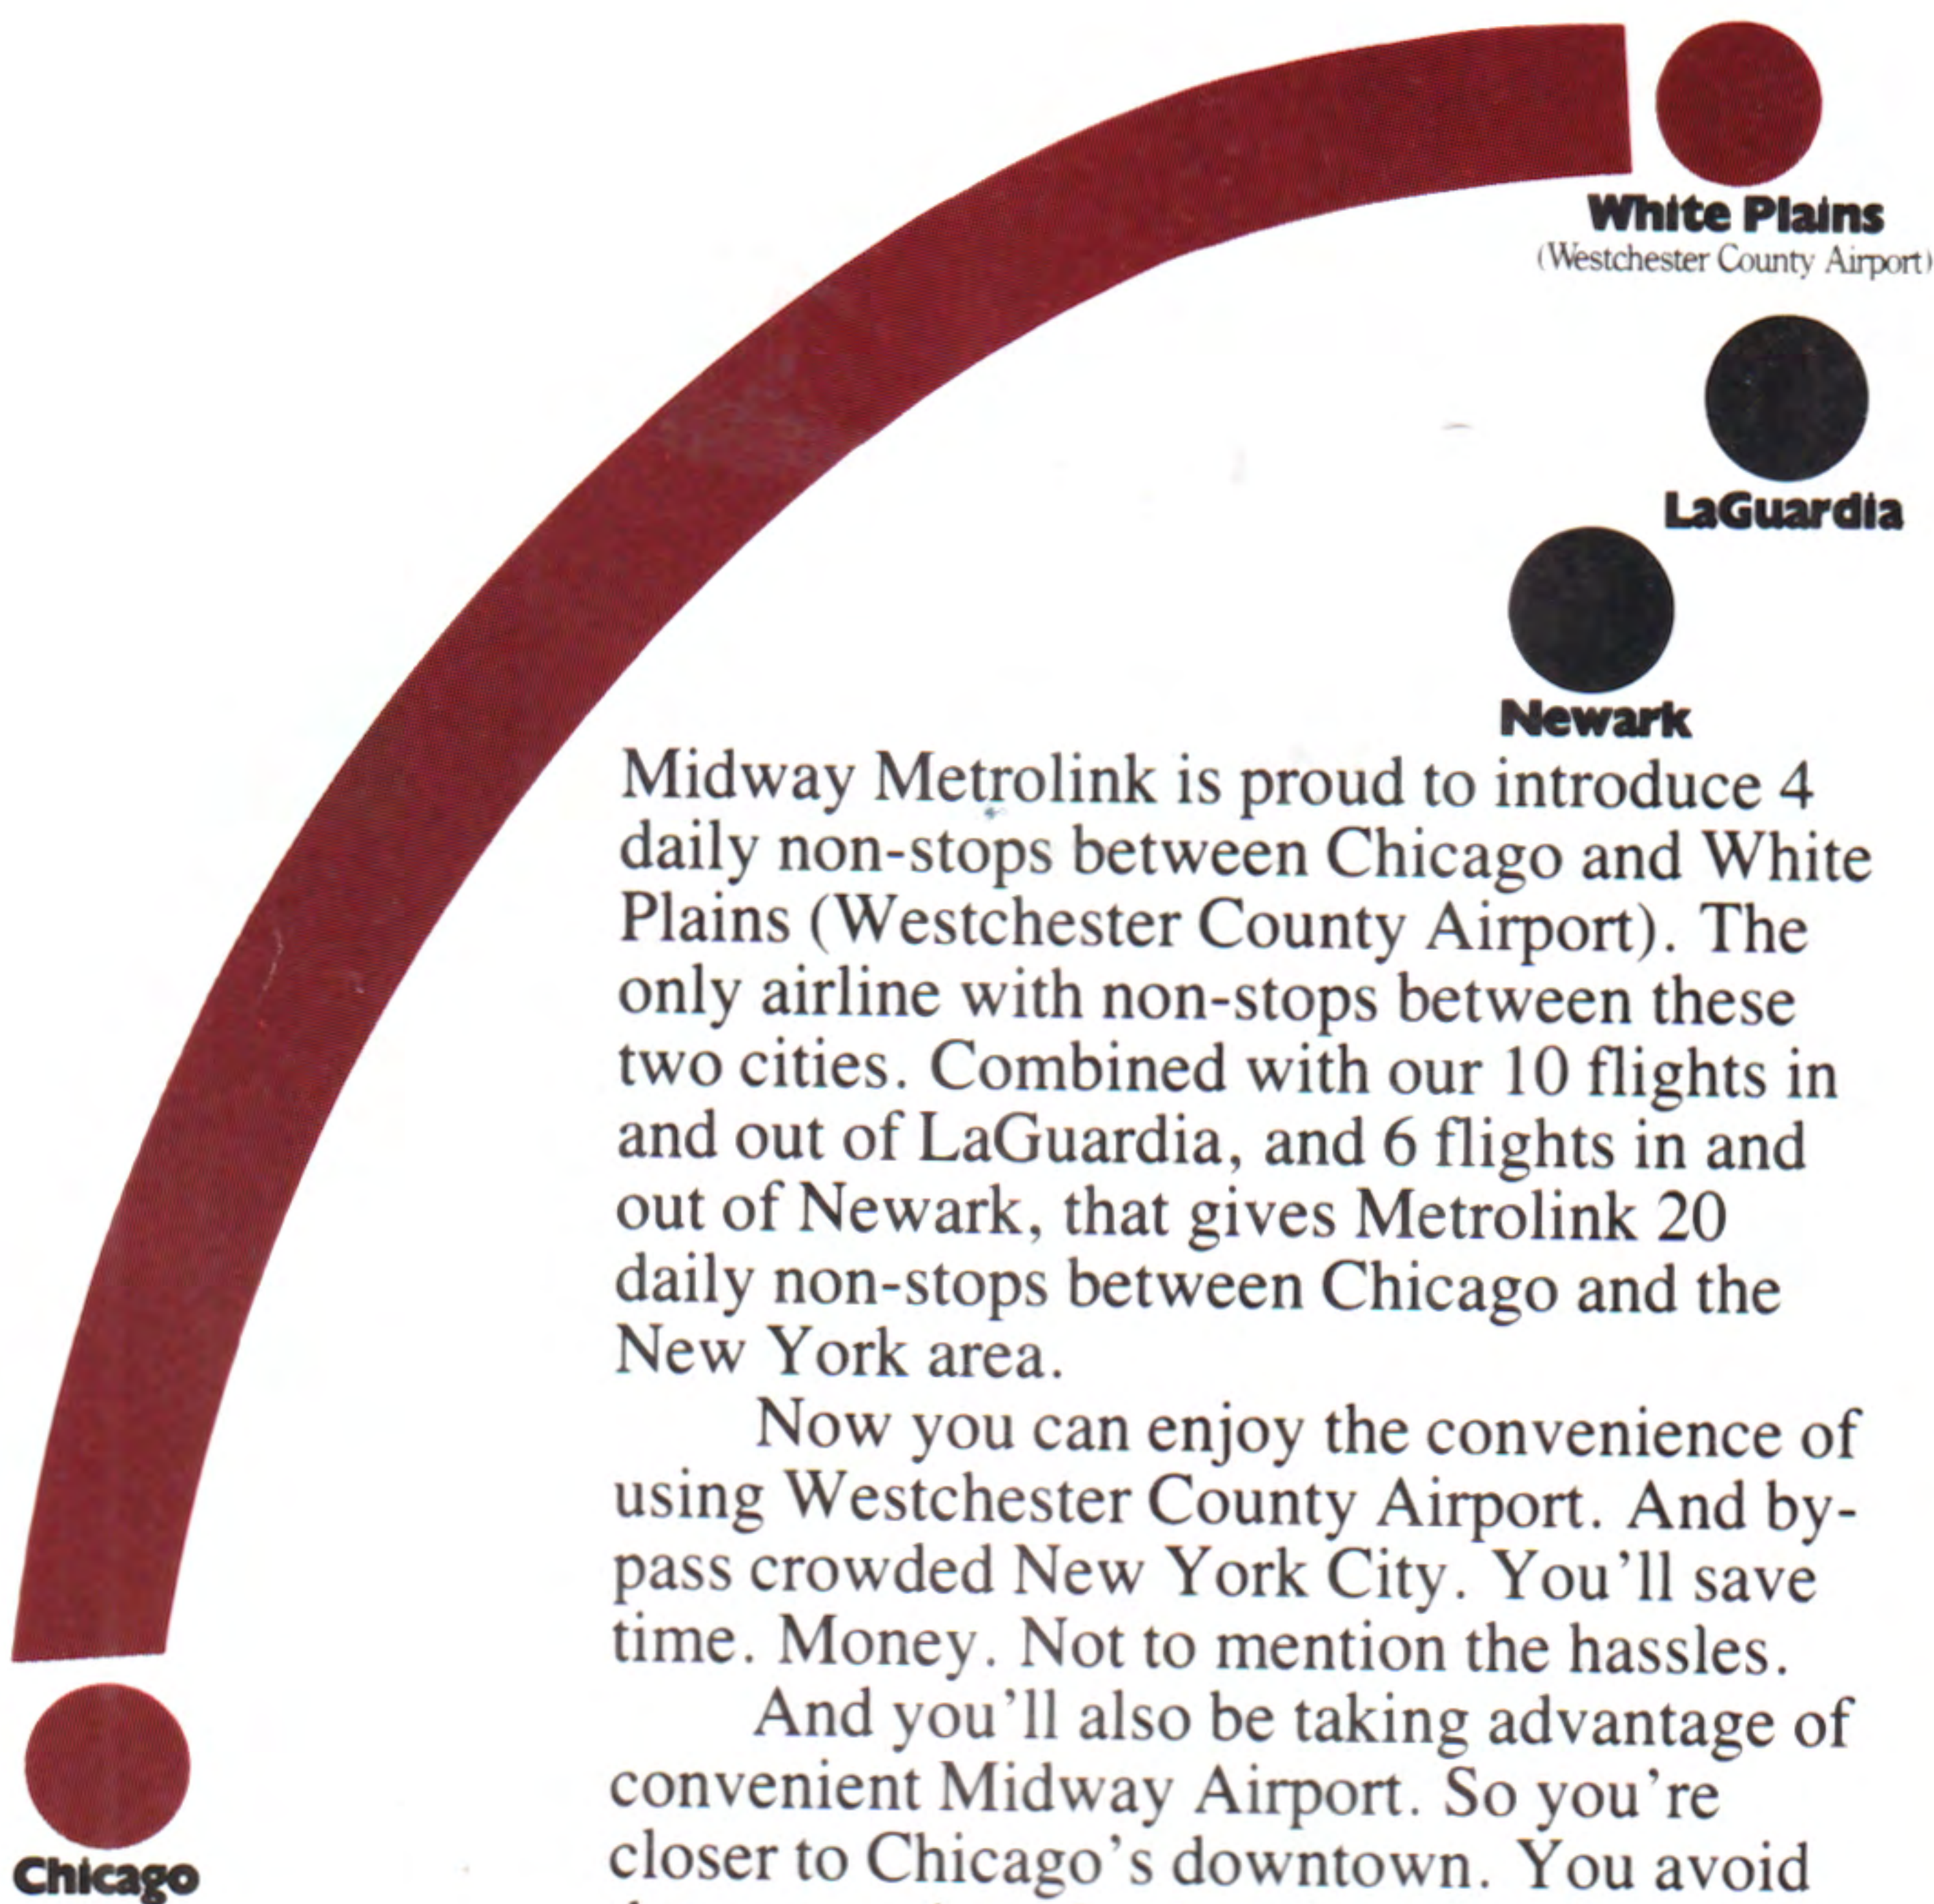

MIDWAY AIRLINES TIMETABLE

Effective December 15th, 1984

Now presenting New York
20 times a day.

Featuring Midway Metrolink and
our new Midway Express service.

Now there's a more intelligent approach to Chicago and White Plains.

Midway Metrolink is proud to introduce 4 daily non-stops between Chicago and White Plains (Westchester County Airport). The only airline with non-stops between these two cities. Combined with our 10 flights in and out of LaGuardia, and 6 flights in and out of Newark, that gives Metrolink 20 daily non-stops between Chicago and the New York area.