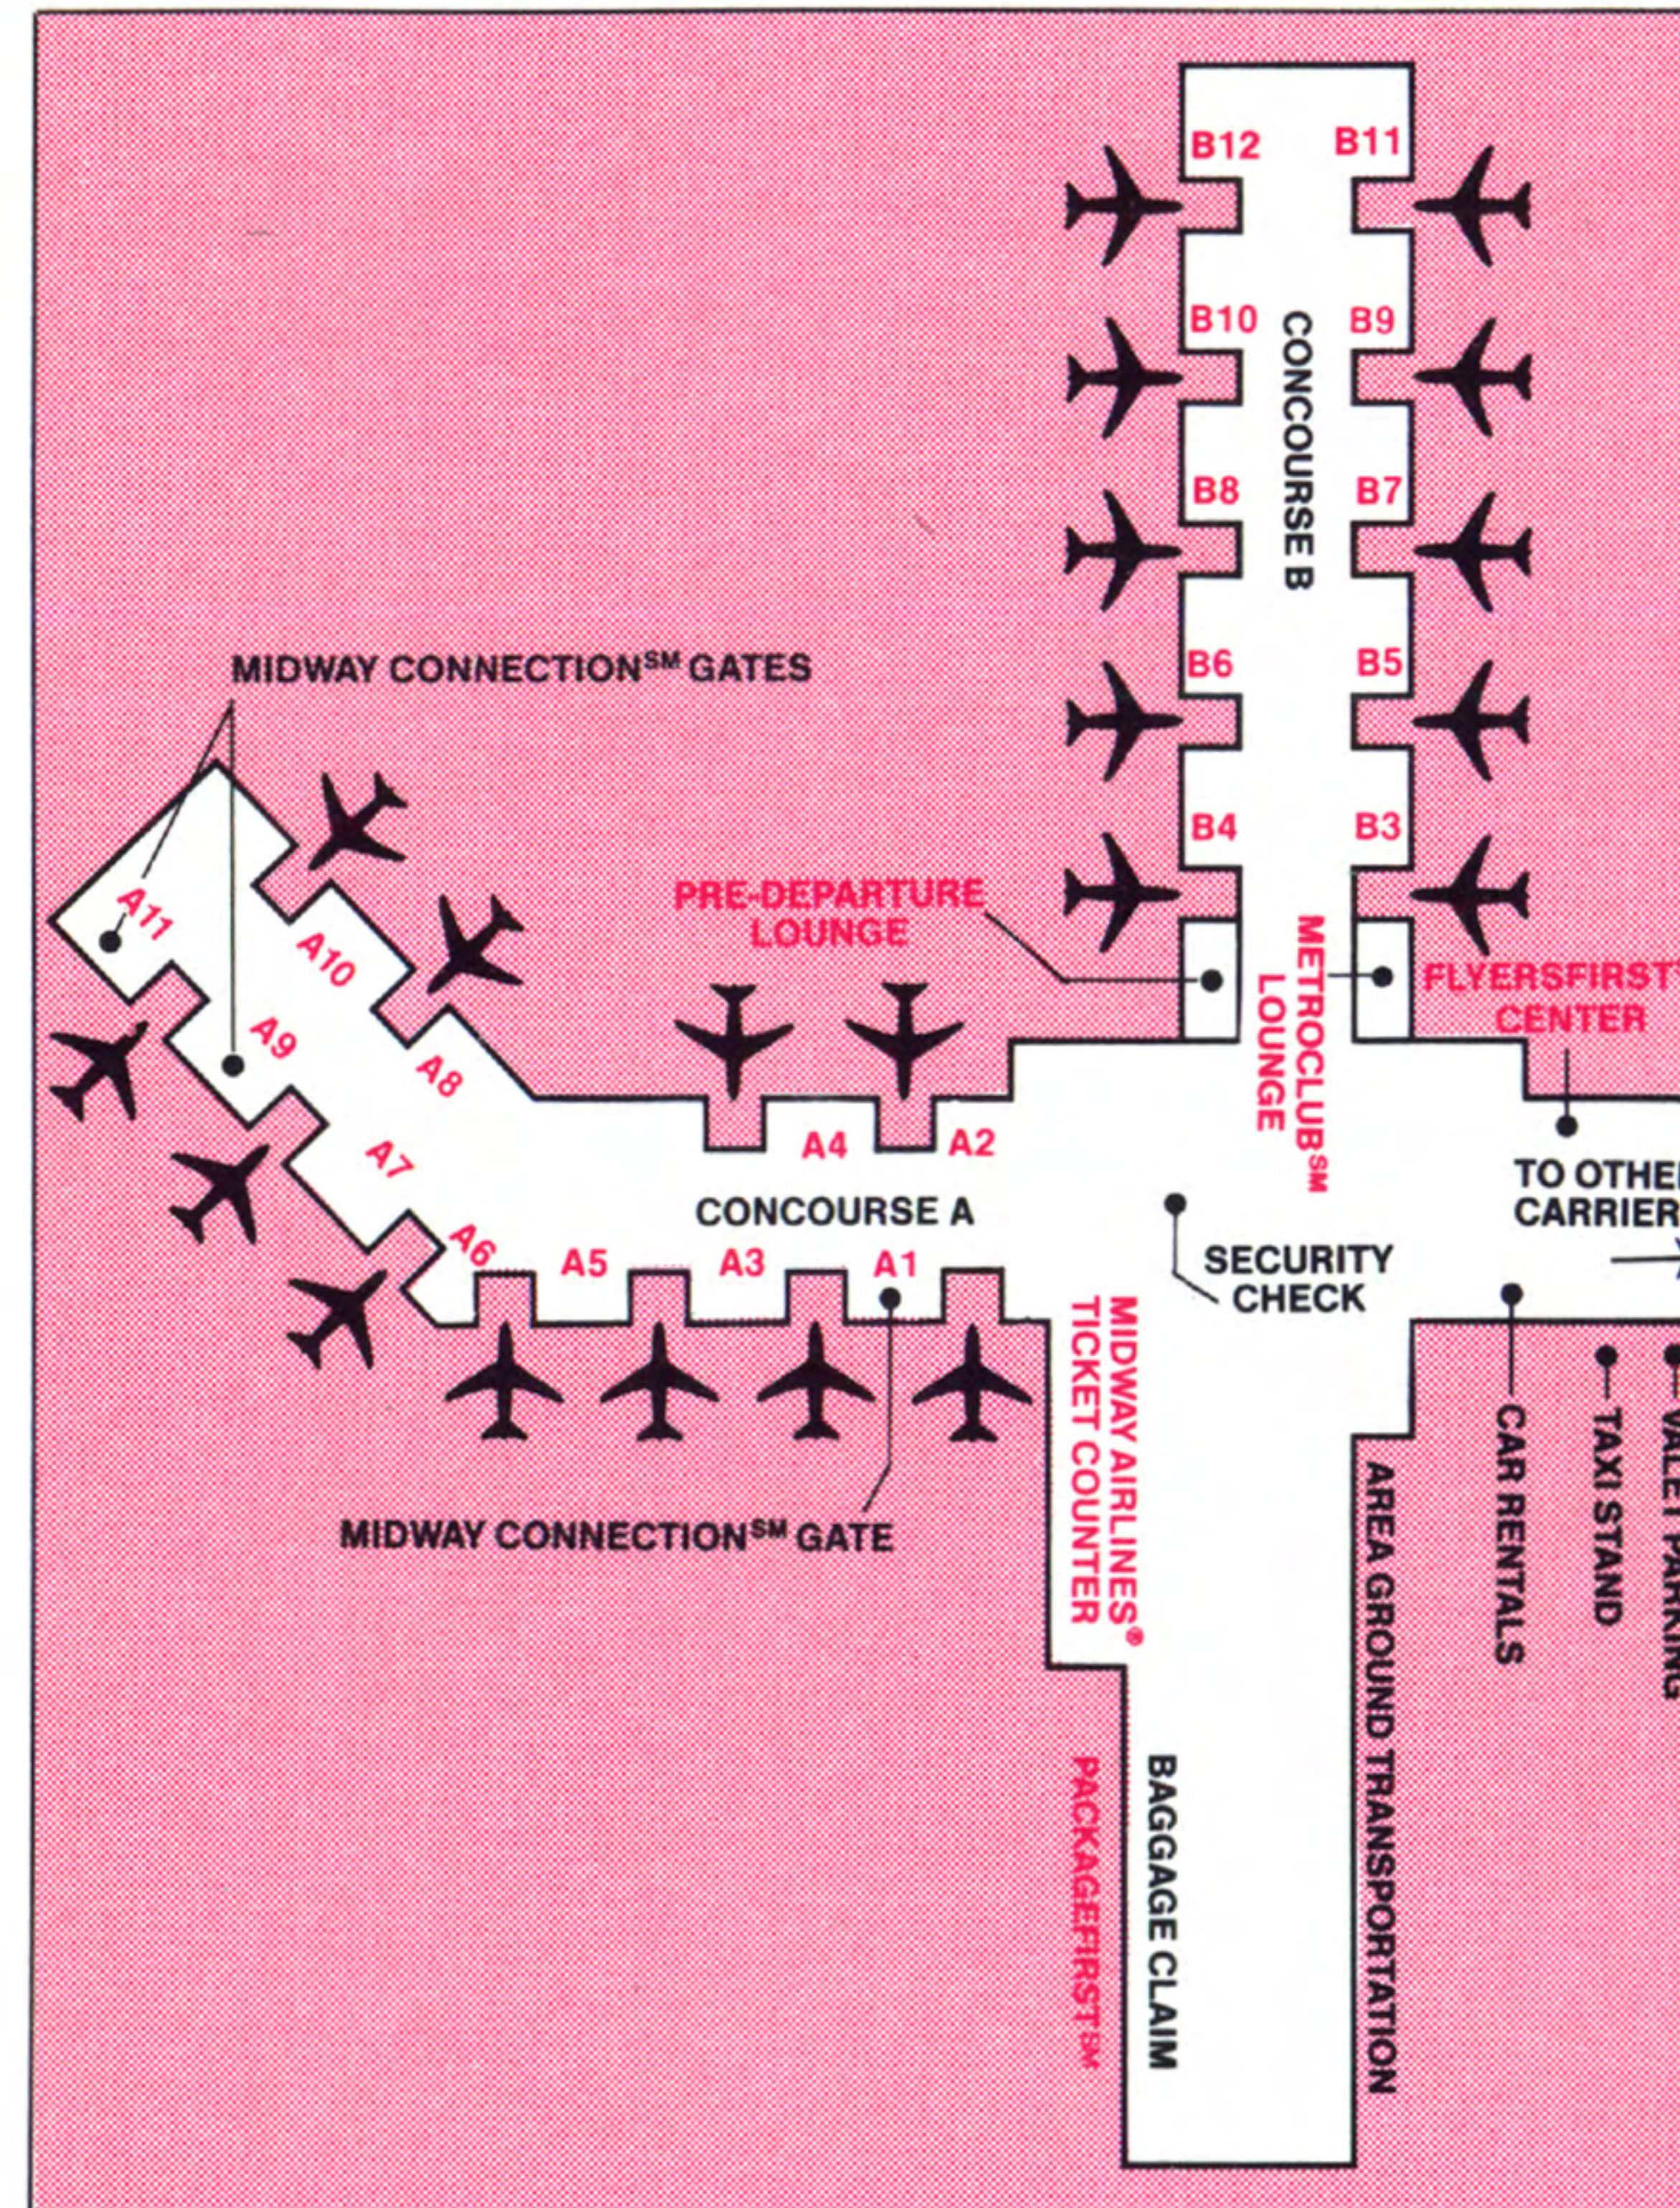

Midway Airport Gate Diagram.

The approximate walking times to Midway Airlines® baggage claim from:

- Concourse A gate 11..... 2¾ minutes
- Concourse B gate 12..... 2½ minutes
- MetroClub™ Lounge..... ½ minute
- FlyersFirst™ Center..... ½ minute