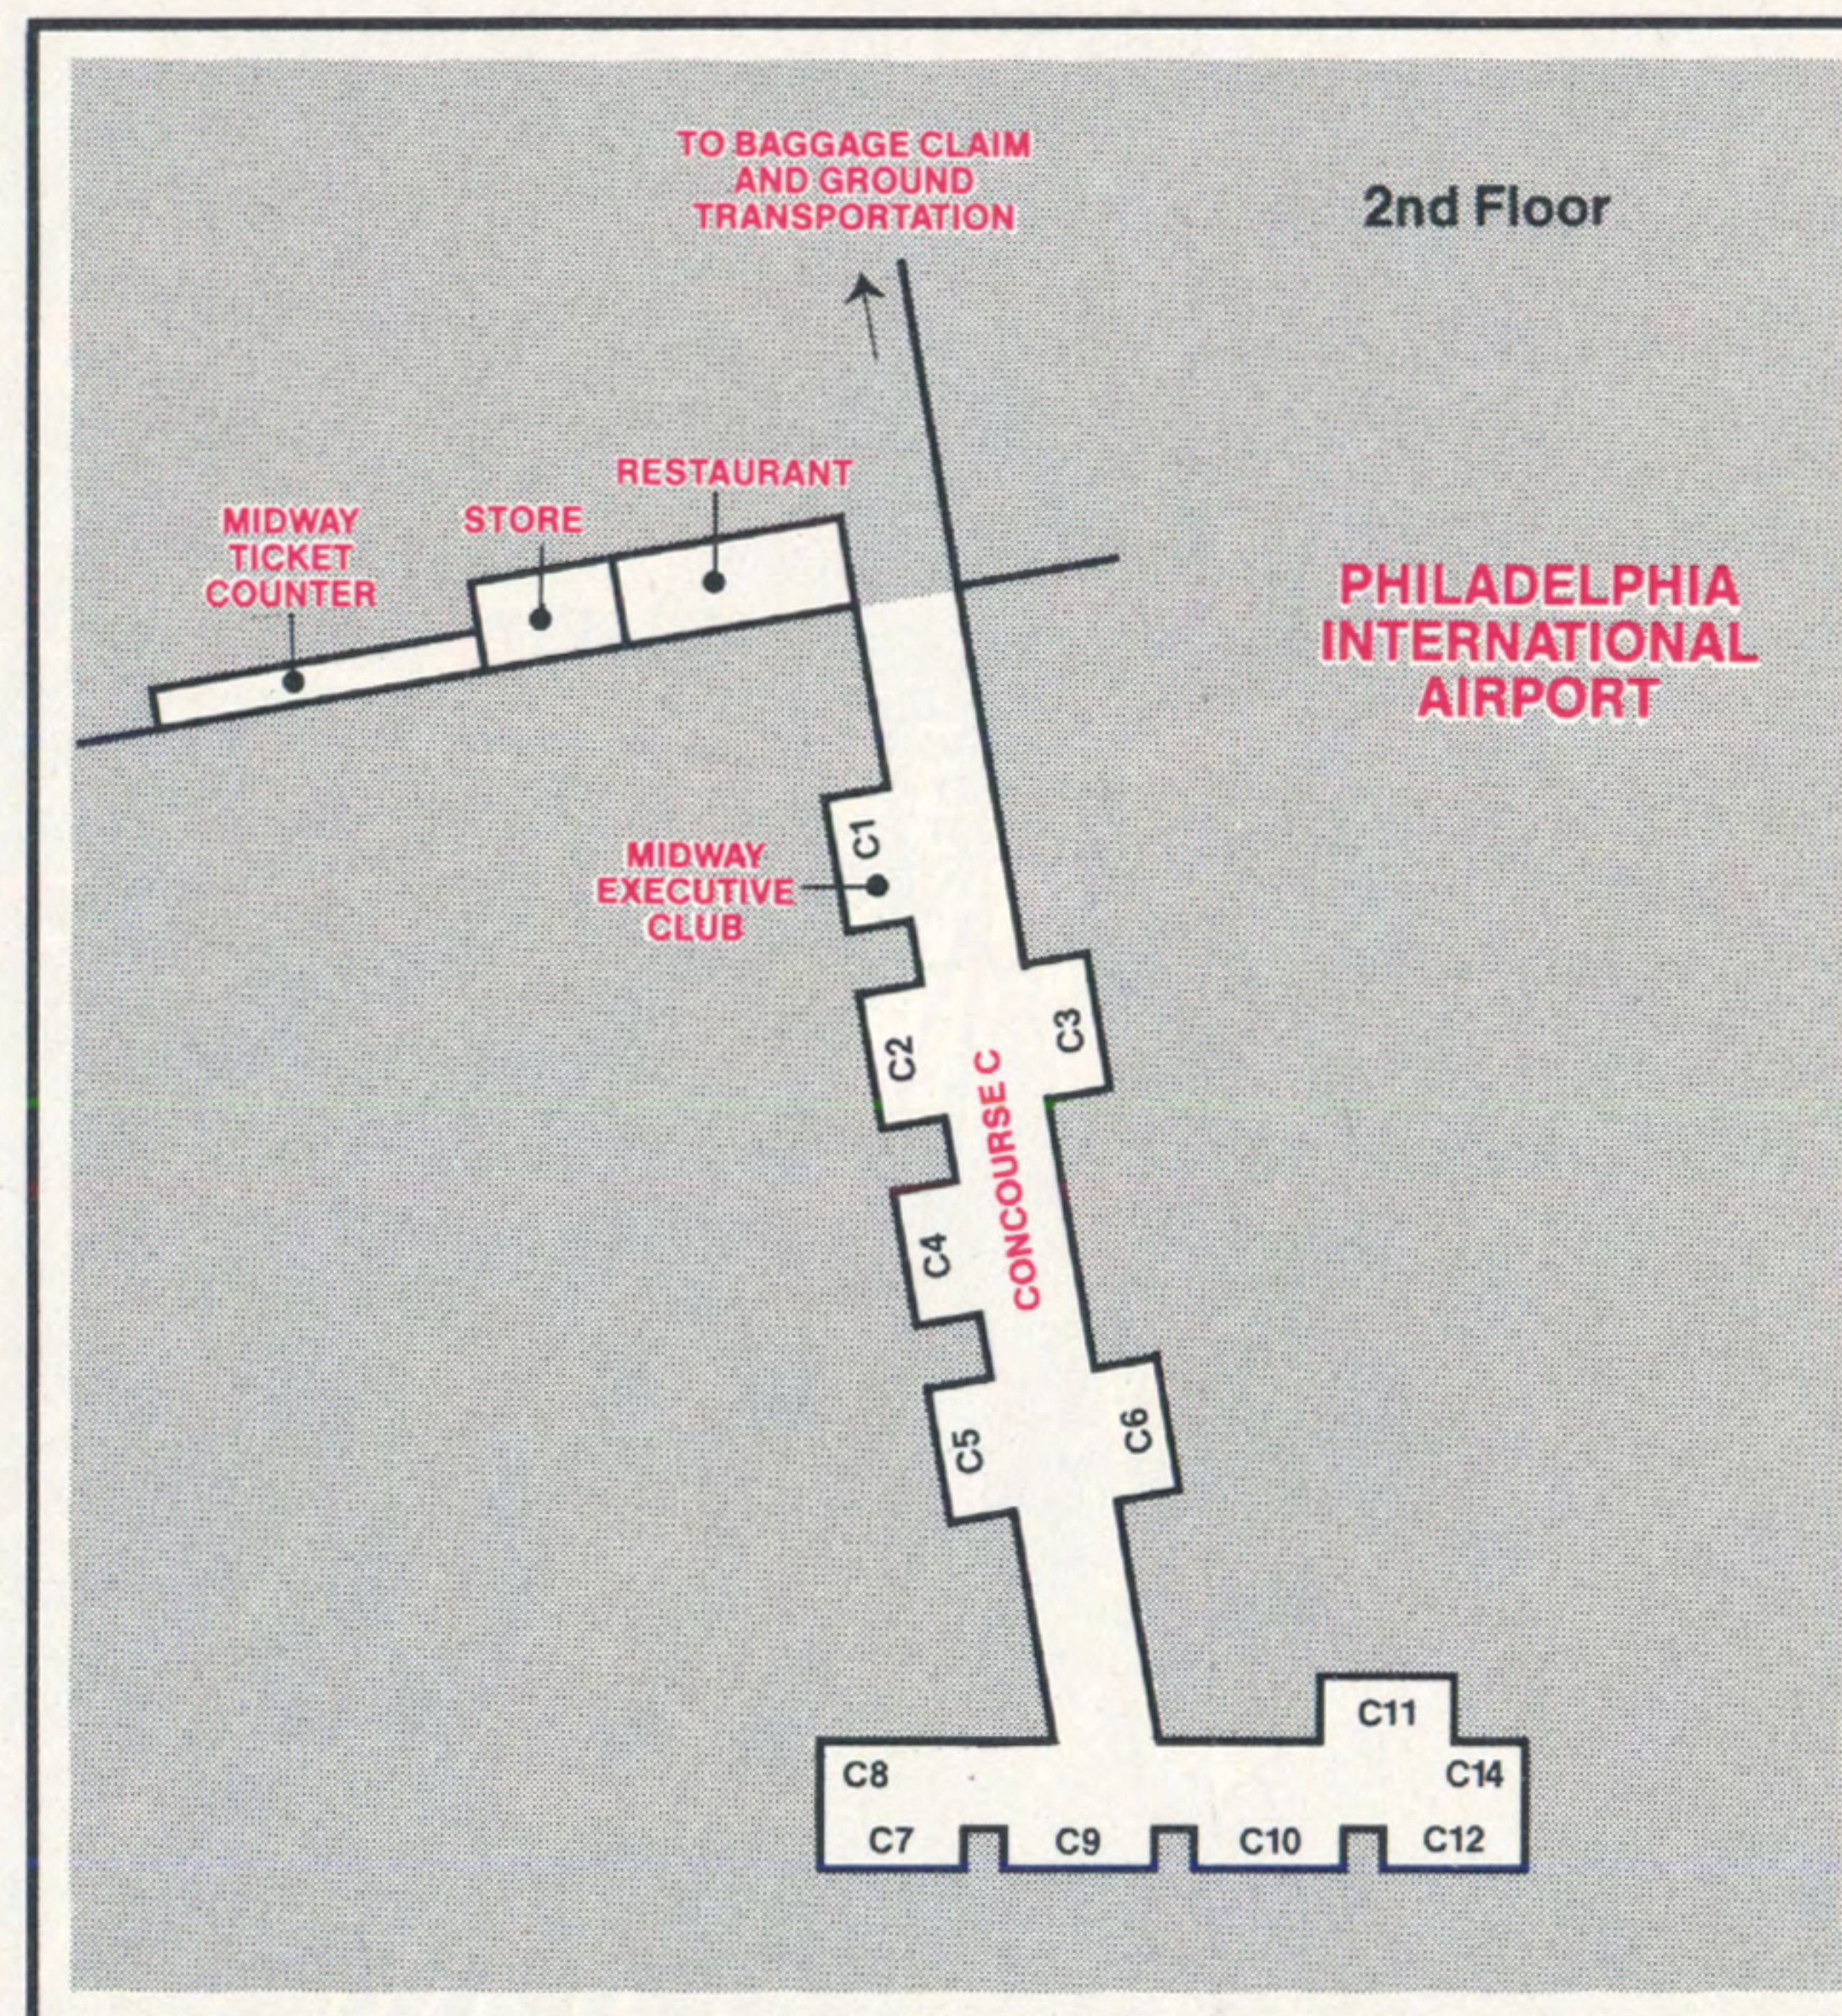

PHILADELPHIA INTERNATIONAL AIRPORT

GATE DIAGRAM

TICKET COUNTER AND GATES ARE ON THE SECOND FLOOR.

BAGGAGE CLAIM IS ON THE FIRST FLOOR.

BAGGAGE CHECK-IN IS AVAILABLE CURBSIDE OR AT THE TICKET COUNTER.

You get 2 bonus credits for joining FlyersFirst—and with double credits for Philadelphia trips—you can earn a free round-trip ticket to wherever Midway flies in the Continental U.S. for just 4 round-trips in coach.

Here's how it works.

Join FlyersFirst	2 credits
Fly 4 coach round-trips	4 credits
Philadelphia bonus	4 credits
1 FREE ROUND-TRIP TICKET	10 credits

For a limited time! Faster Gold or Platinum status.

From November 15 until May 15, 1990, instead of having to fly 10 or 20 round-trips in a year to qualify for the FlyersFirst Gold or Platinum membership levels, any member who flies round-trip to, from or through the Philadelphia hub 3 times will automatically receive FlyersFirst Gold benefits.

Passengers who fly Philadelphia 6 times round-trip in that time period will automatically receive FlyersFirst Platinum benefits.

Both premium levels give you liberalized First Class upgrade benefits as well as hotel and car rental upgrades and discounts. Gold and Platinum members also qualify for use of the Executive Service Desk for special Midway reservation and ticketing assistance.

Join FlyersFirst, today! Earn 2 credits for joining and double your flight credits until April 15, 1990 when you fly through Philadelphia.

Get an application at any Midway ticket counter.

Only Midway flight credits will be doubled (i.e. the .5 base credit for each coach segment). FlyersFirst Gold, Platinum and First Class bonus credits and credits earned on FlyersFirst partners are not eligible for double credit.

© 1990 Midway Airlines, Inc.

Midway Airlines
WHAT FLYING SHOULD BE^{SM}