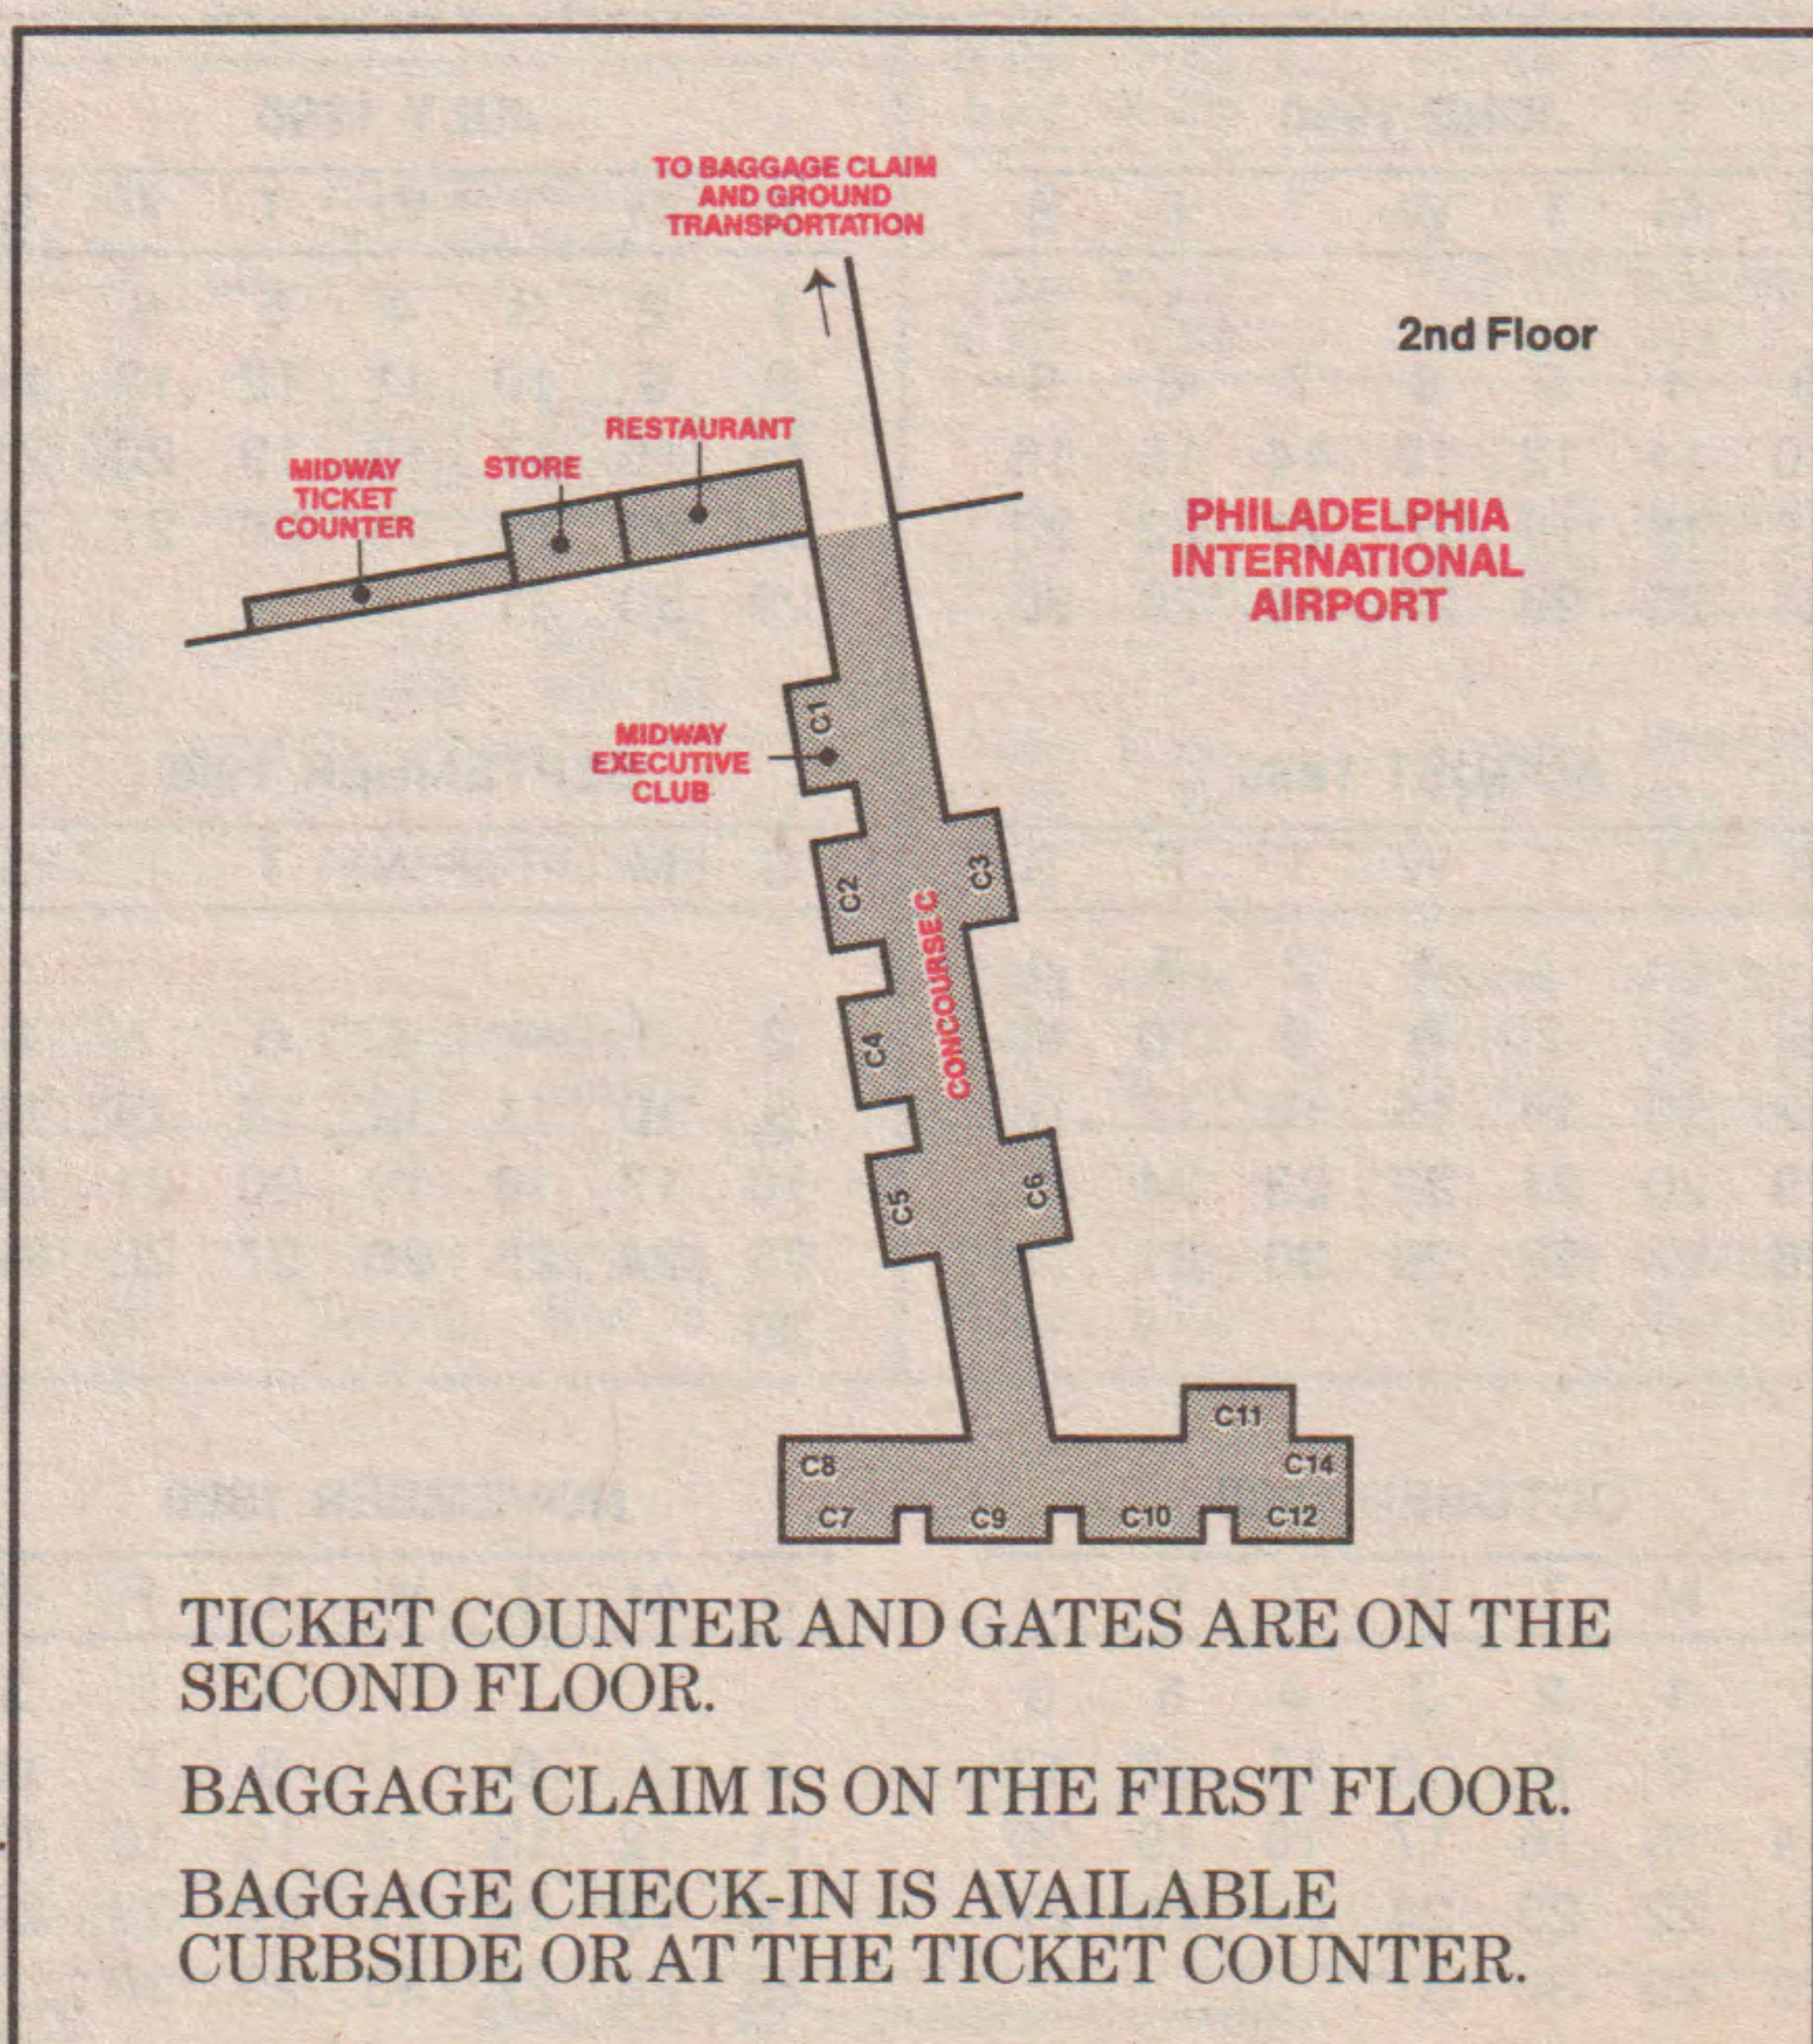

PHILADELPHIA INTERNATIONAL AIRPORT

GATE DIAGRAM