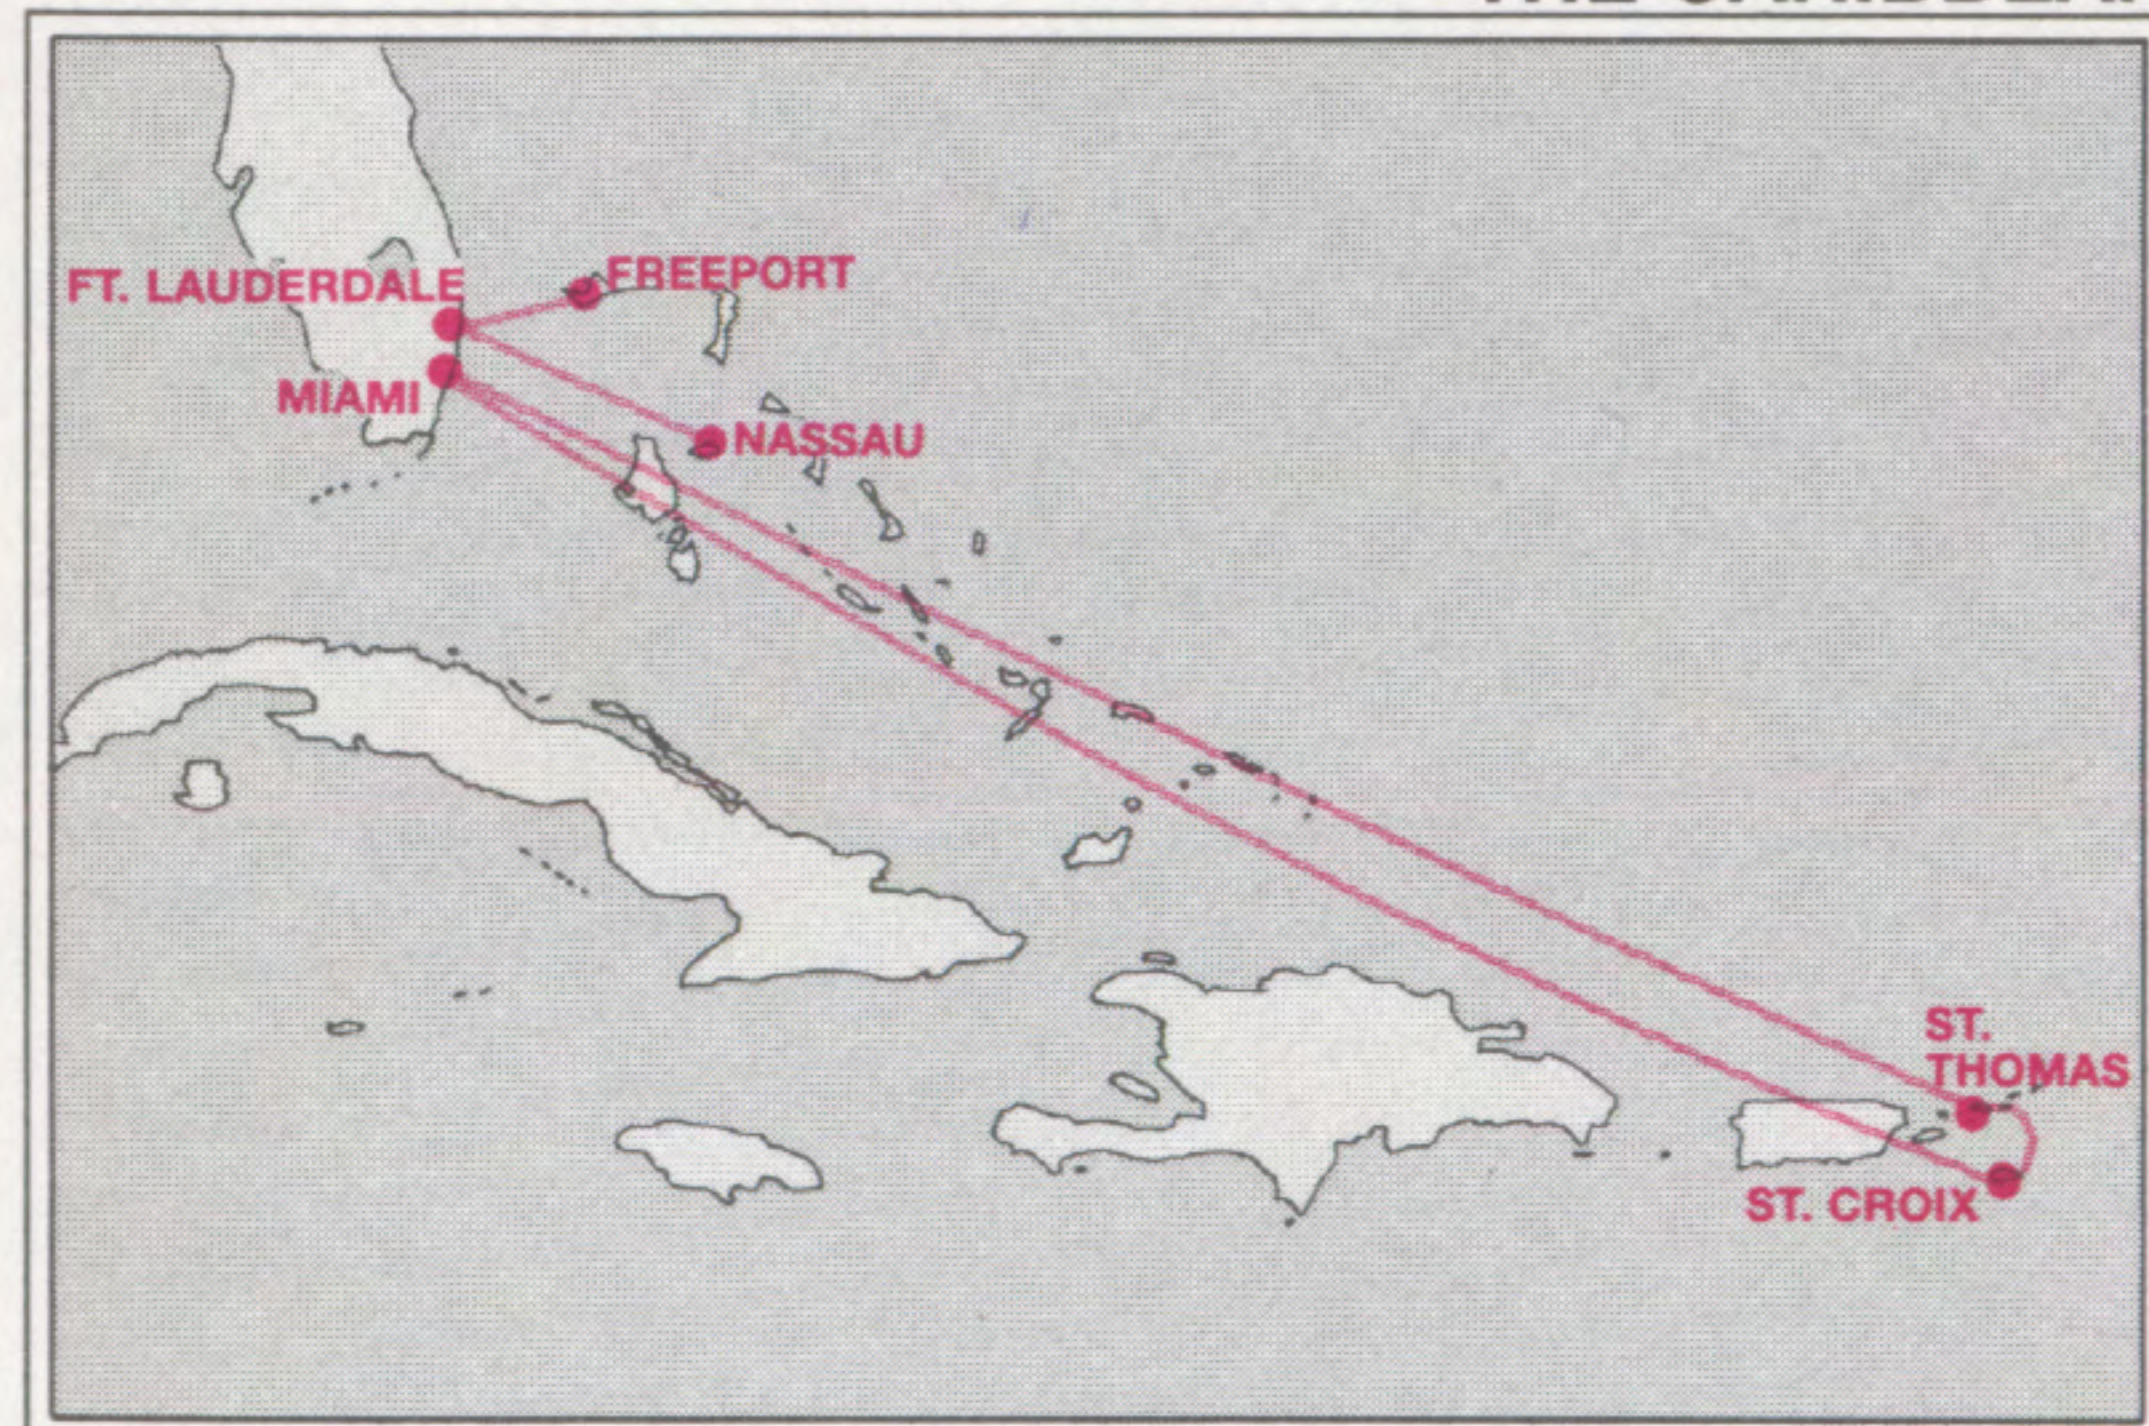

THE CARIBBEAN

FOR RESERVATIONS AND INFORMATION:

In Chicago: (312) 767-3400
In the U.S. and the Virgin Islands: (800) 621-5700
For the hearing impaired (TDD): (800) 621-2669
In the Bahamas: (800) 621-2266
In Canada: (English) (800) 621-5760
(French) (800) 648-9626

FLIGHT INFORMATION:

†Flights 1600-1999 operated as "The Midway Connection" by Midway Commuter.

CP-Flights operated by Canadian Airlines International.
Certain Flights Will Not Operate During Holiday Periods.

MDW-Connection at Midway, Chicago's Close-In Airport.
PHL-Connection at Philadelphia International Airport.

X-Except 2-Tuesday 4-Thursday 6-Saturday E-Effective
1-Monday 3-Wednesday 5-Friday 7-Sunday D-Discontinued

MEAL INFORMATION:

Meal Service Designation: First Class/Coach
S-Snack B-Breakfast L-Lunch D-Dinner

Leave	Arrive	Flight Freq.	Via/ Stops	Meals	Rmks

ALBANY, NY (ALB)

Reservations and Information 1-800-621-5700
Cargo/PackageFirst 1-800-342-2746

Leave	Arrive	Flight Freq.	Via/ Stops	Meals	Rmks
7 05a	11 06a	479/1173	PHL S/		
12 25p	5 35p	471/1183	PHL S/		
6 05p	10 07p	480/1191	PHL S/		

Leave	Arrive	Flight Freq.	Via/ Stops	Meals	Rmks
7 05a	11 05a	479/465	PHL S/		
12 25p	3 30p	471/359	PHL S/		
6 05p	8 59p	480/173	PHL S/		

Leave	Arrive	Flight Freq.	Via/ Stops	Meals	Rmks
7 05a	10 20a	479/465	PHL S/		
12 25p	3 38p	471/425	PHL S/		
6 05p	9 20p	480/413	PHL S/		

Leave	Arrive	Flight Freq.	Via/ Stops	Meals	Rmks
7 05a	1 35p	479/177	PHL L/S		D-6/9

Leave	Arrive	Flight Freq.	Via/ Stops	Meals	Rmks
7 05a	11 30a	479/411	PHL B/S		
6 05p	10 37p	480/405	PHL D/S		

Leave	Arrive	Flight Freq.	Via/ Stops	Meals	Rmks
7 05a	11 40a	479/447	PHL B/S		

Leave	Arrive	Flight Freq.	Via/ Stops	Meals	Rmks
7 05a	11 10a	479/419	PHL B/S		
12 25p	4 29p	471/457	PHL L/S		
6 05p	9 59p	480	1 D/S		

Leave	Arrive	Flight Freq.	Via/ Stops	Meals	Rmks
12 25p	6 55p	471/145	PHL L/S		

Leave	Arrive	Flight Freq.	Via/ Stops	Meals	Rmks
7 05a	11 35a	479/421	PHL B/S		
12 25p	4 50p	471/403	PHL L/S		
6 05p	10 34p	480/451	PHL D/S		

Leave	Arrive	Flight Freq.	Via/ Stops	Meals	Rmks
12 25p	5 00p	471/359	PHL S/		

Leave	Arrive	Flight Freq.	Via/ Stops	Meals	Rmks
7 05a	11 23a	479/409	PHL B/S		
12 25p	4 40p	471/441	PHL L/S		
6 05p	10 19p	480/427	PHL D/S		

Leave	Arrive	Flight Freq.	Via/ Stops	Meals	Rmks
7 05a	8 10a	479	0 S/		
12 25p	1 25p	471	0 S/		
6 05p	7 05p	480	0 S/		

Leave	Arrive	Flight Freq.	Via/ Stops	Meals	Rmks
12 25p	4 55p	471/463	PHL L/S		

Leave	Arrive	Flight Freq.	Via/ Stops	Meals	Rmks
7 05a	10 57a	479	1 B/S		
12 25p	4 13p	471	1 L/S		
6 05p	9 55p	480/415	PHL D/S		

Leave	Arrive	Flight Freq.	Via/ Stops	Meals	Rmks
7 05a	11 40a	479/453	PHL B/S		
12 25p	4 50p	471/417	PHL L/S		
6 05p	10 30p	480/459	PHL D/S		

Leave	Arrive	Flight Freq.	Via/ Stops	Meals	Rmks
7 05a	11 39a	479/448	PHL S/		
12 25p	5 15p	471/452	PHL S/		
6 05p	10 14p	480/412	PHL S/		

Leave	Arrive	Flight Freq.	Via/ Stops	Meals	Rmks
7 05a	11 35a	479/445	PHL B/S		
12 25p	4 50p	471/449	PHL L/S		
6 05p	10 31p	480/443	PHL D/S		

ATLANTA (ATL)

Reservations and Information 1-800-621-5700
Cargo/PackageFirst 1-800-342-2746