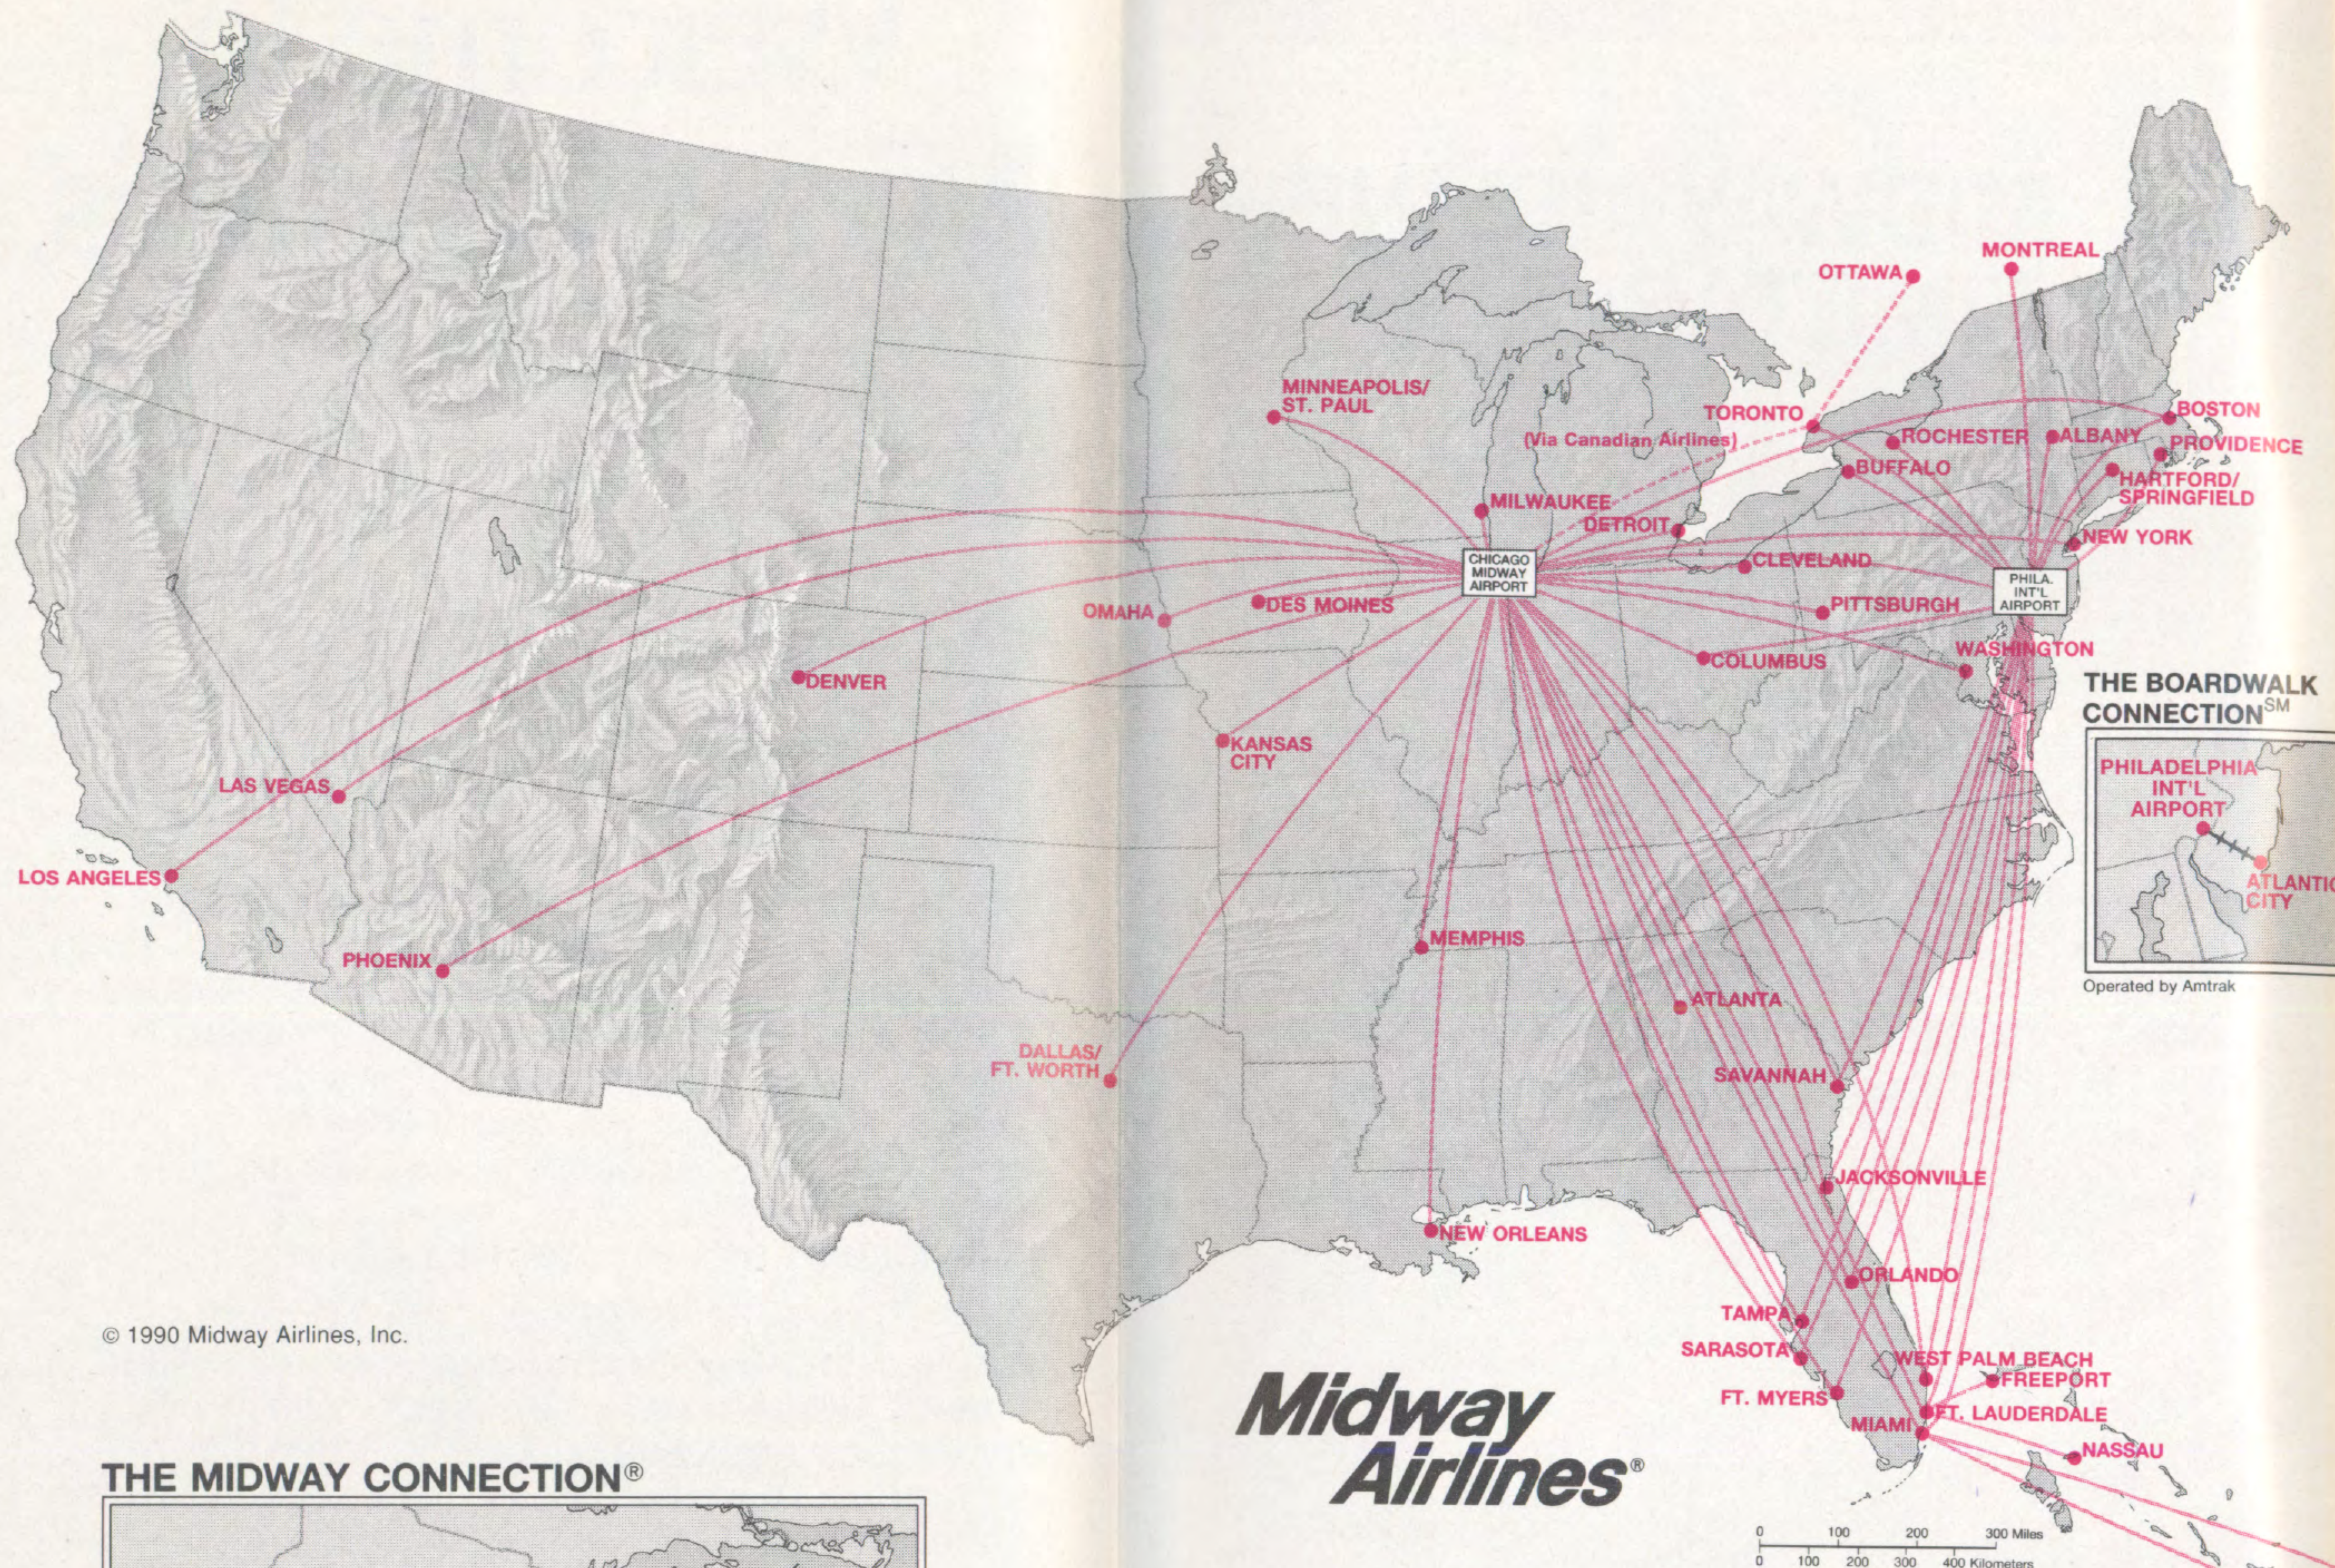

© 1990 Midway Airlines, Inc.