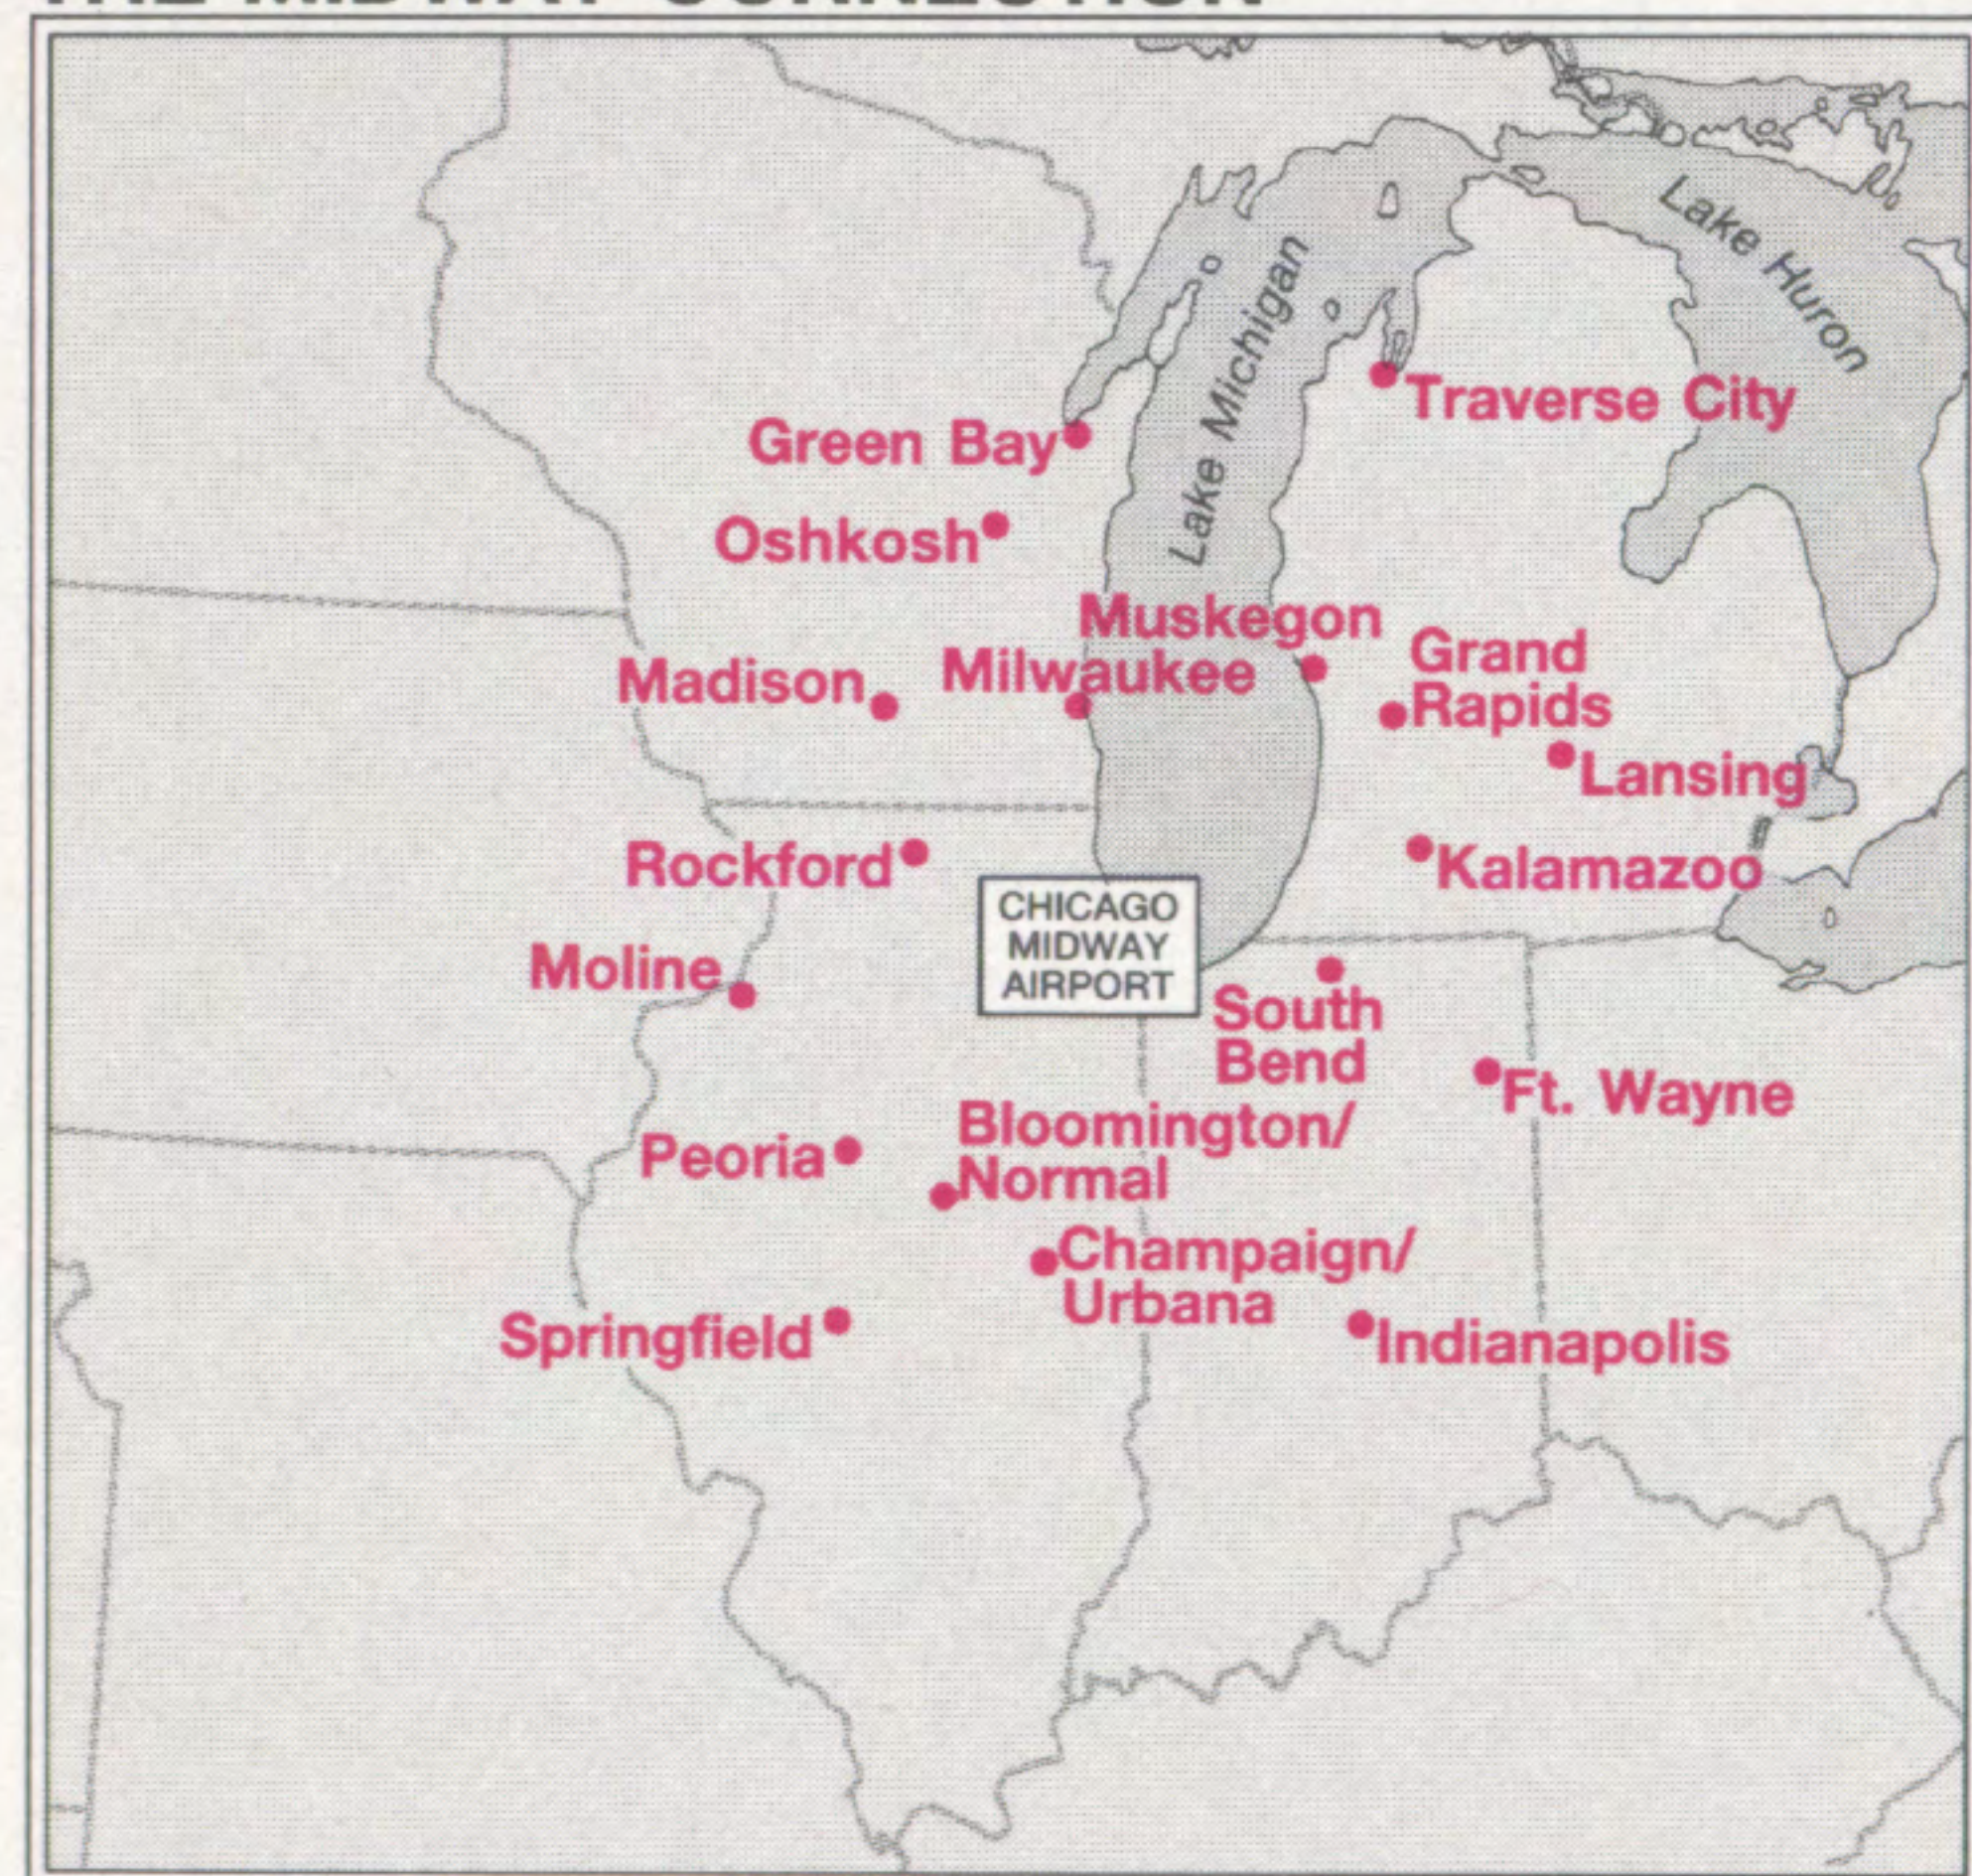

THE MIDWAY CONNECTION®

Midway Airlines®