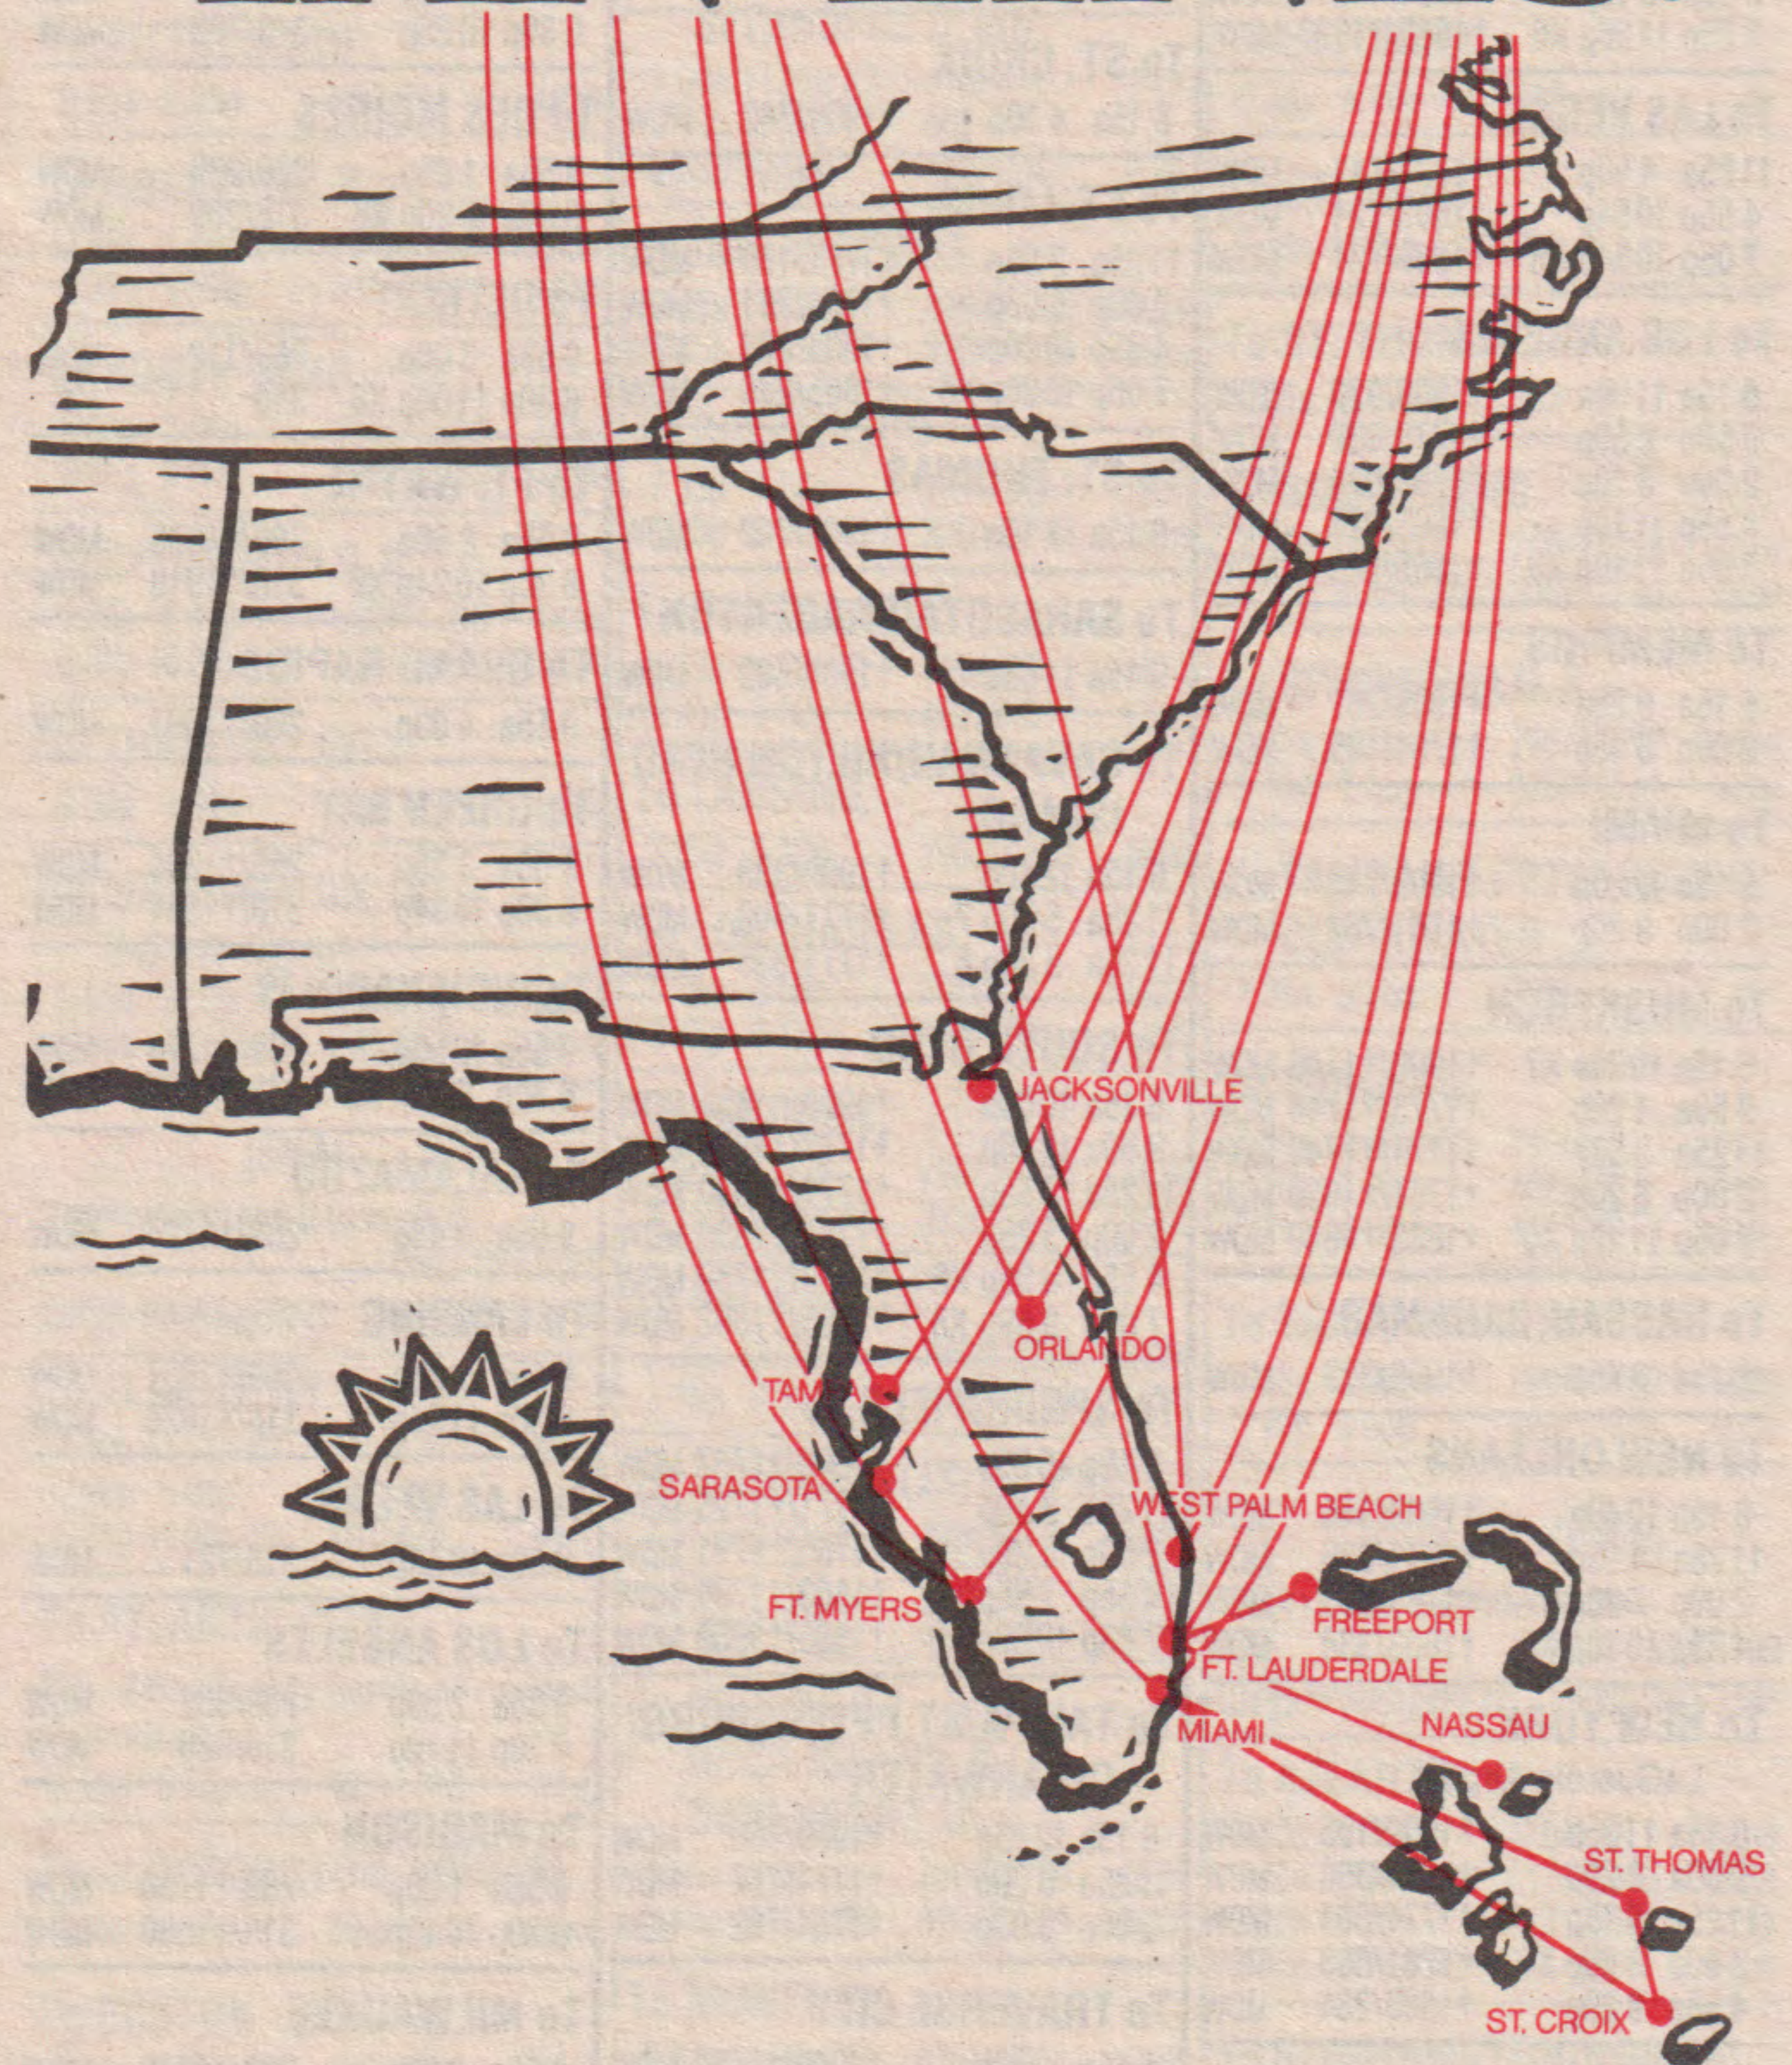

WE HAVE GREAT TAN LINES.

Bring something back from vacation that'll make everyone jealous: a great tan.

And now it's easy, with Midway Airlines® frequent service to Florida. Midway flies daily non-stops from Chicago and Philadelphia to 8 Florida cities with connecting service to Freeport, Nassau, St. Croix and St. Thomas.

Use our tan lines to get some of your own. With our low fares and frequent Florida service, Midway has become known as the smart choice for travel to the sun.

Midway Airlines®

WHAT FLYING SHOULD BE™