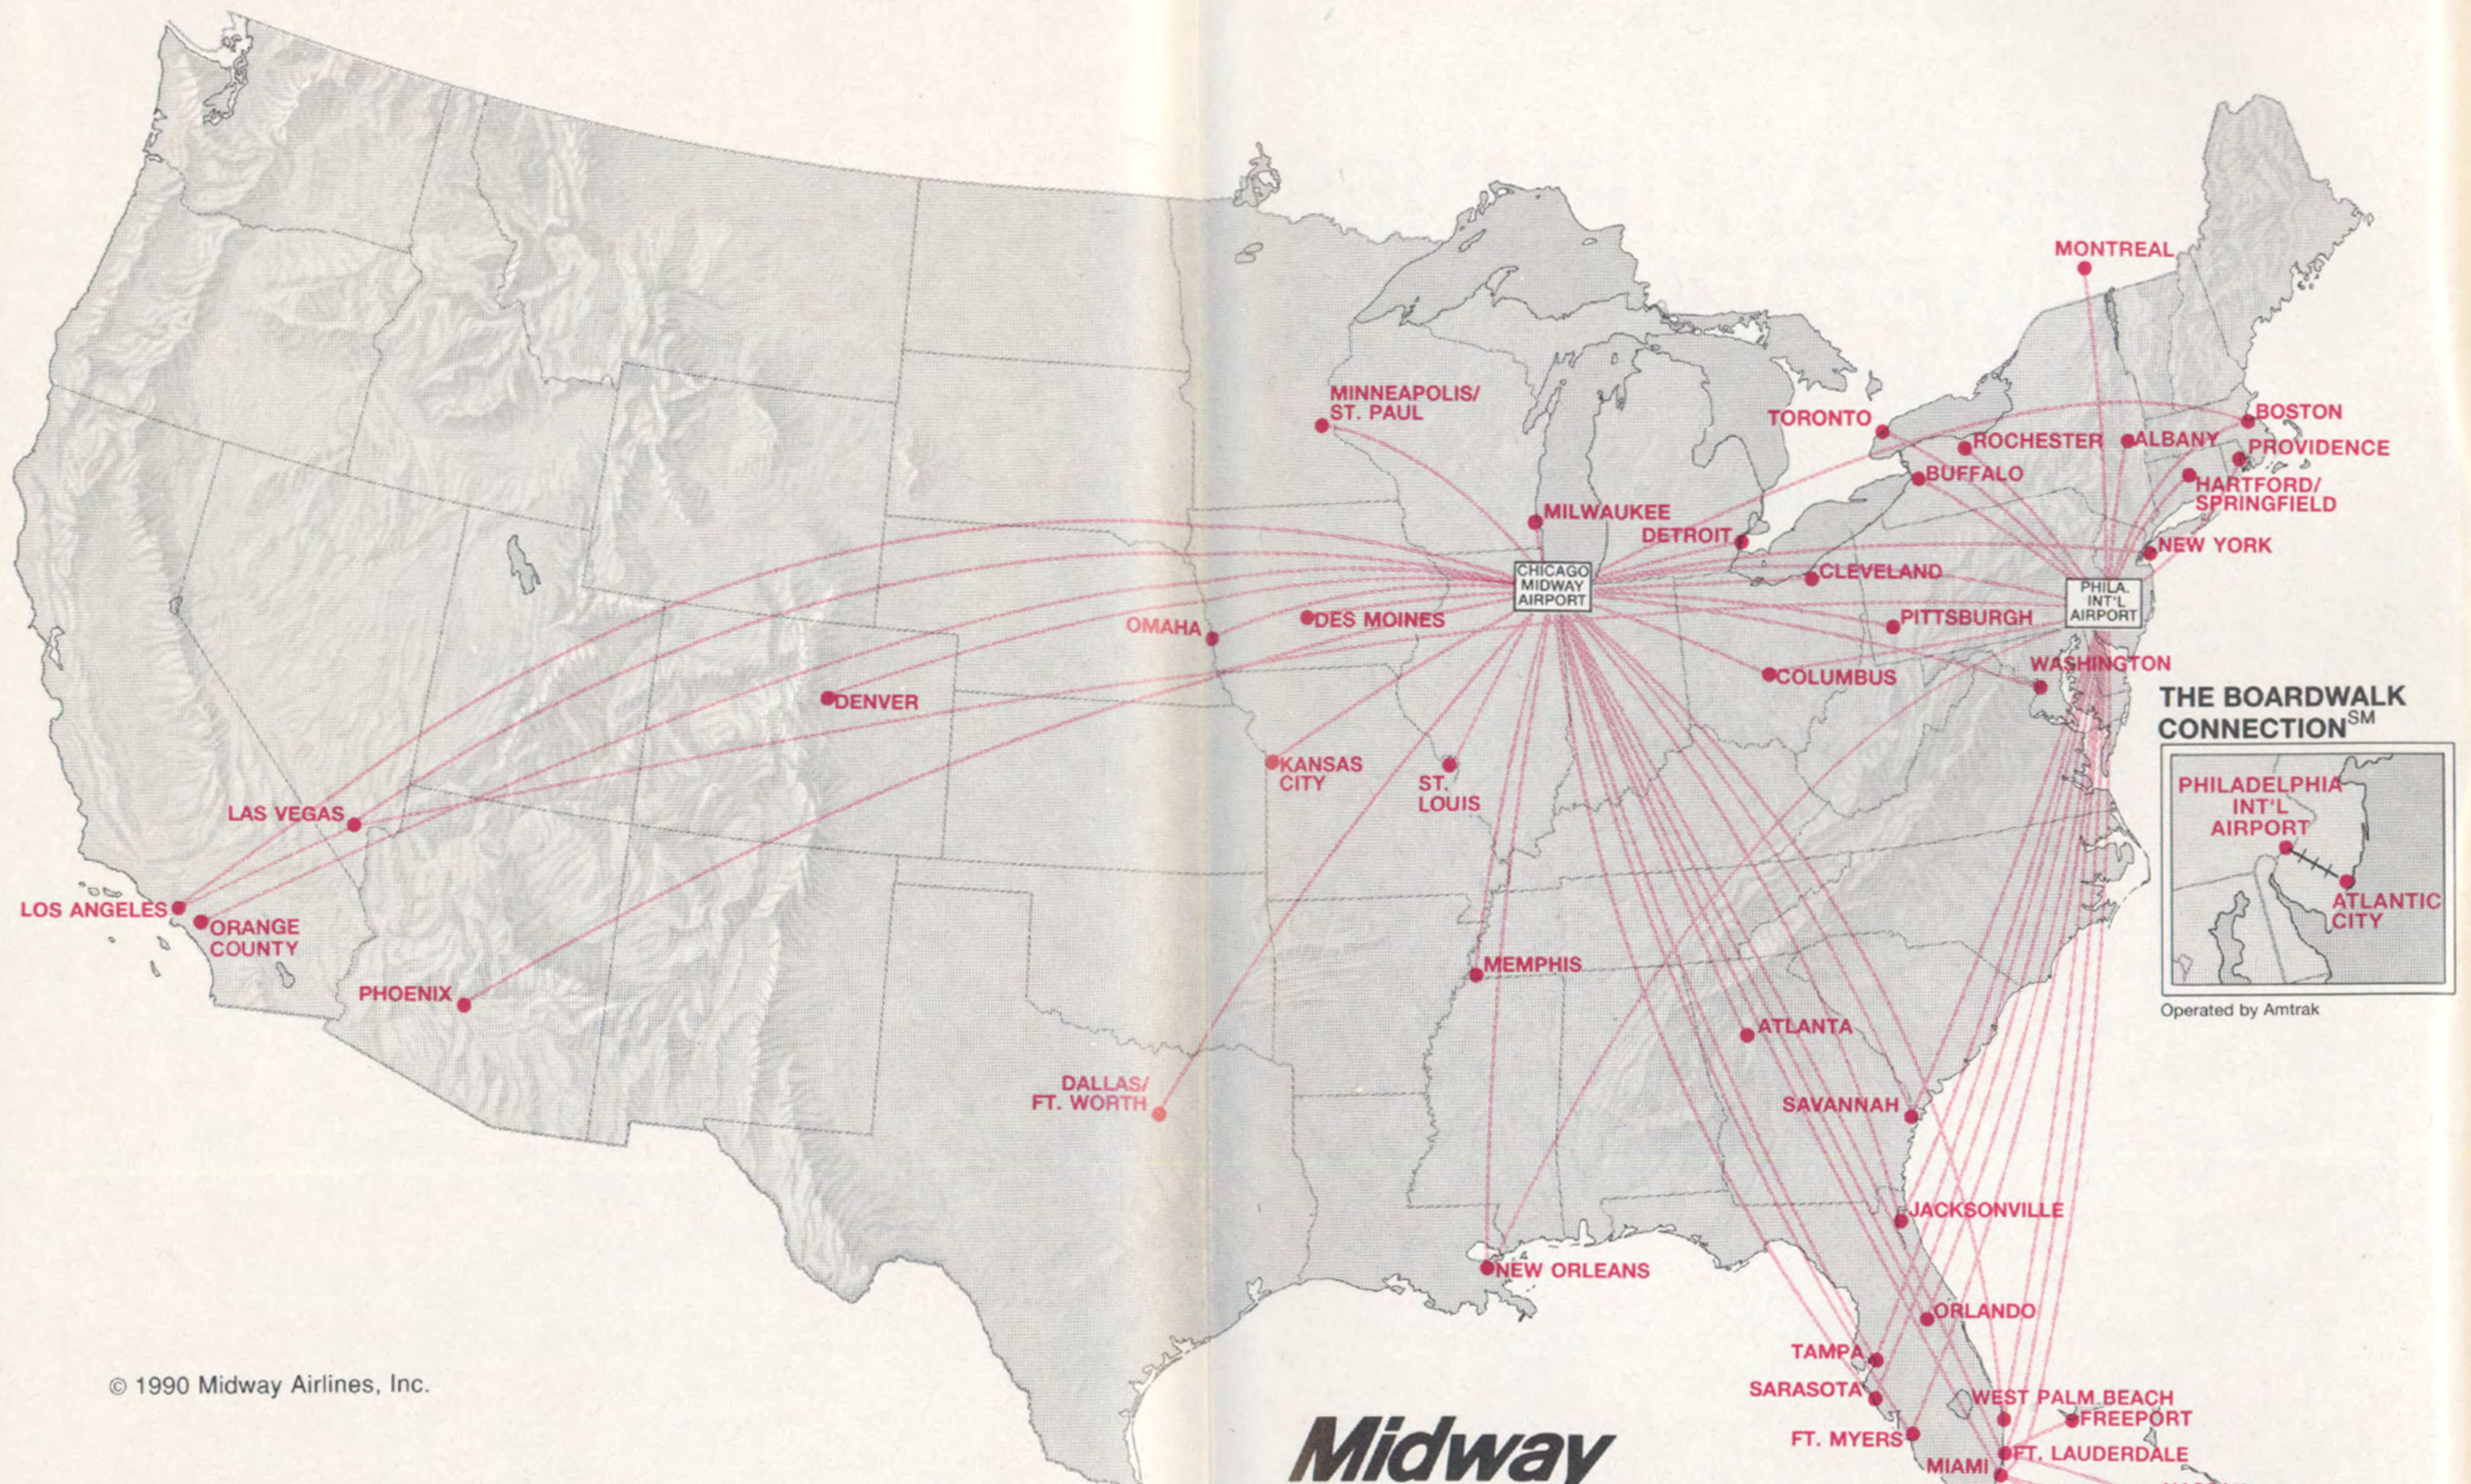

© 1990 Midway Airlines, Inc.

Midway Airlines