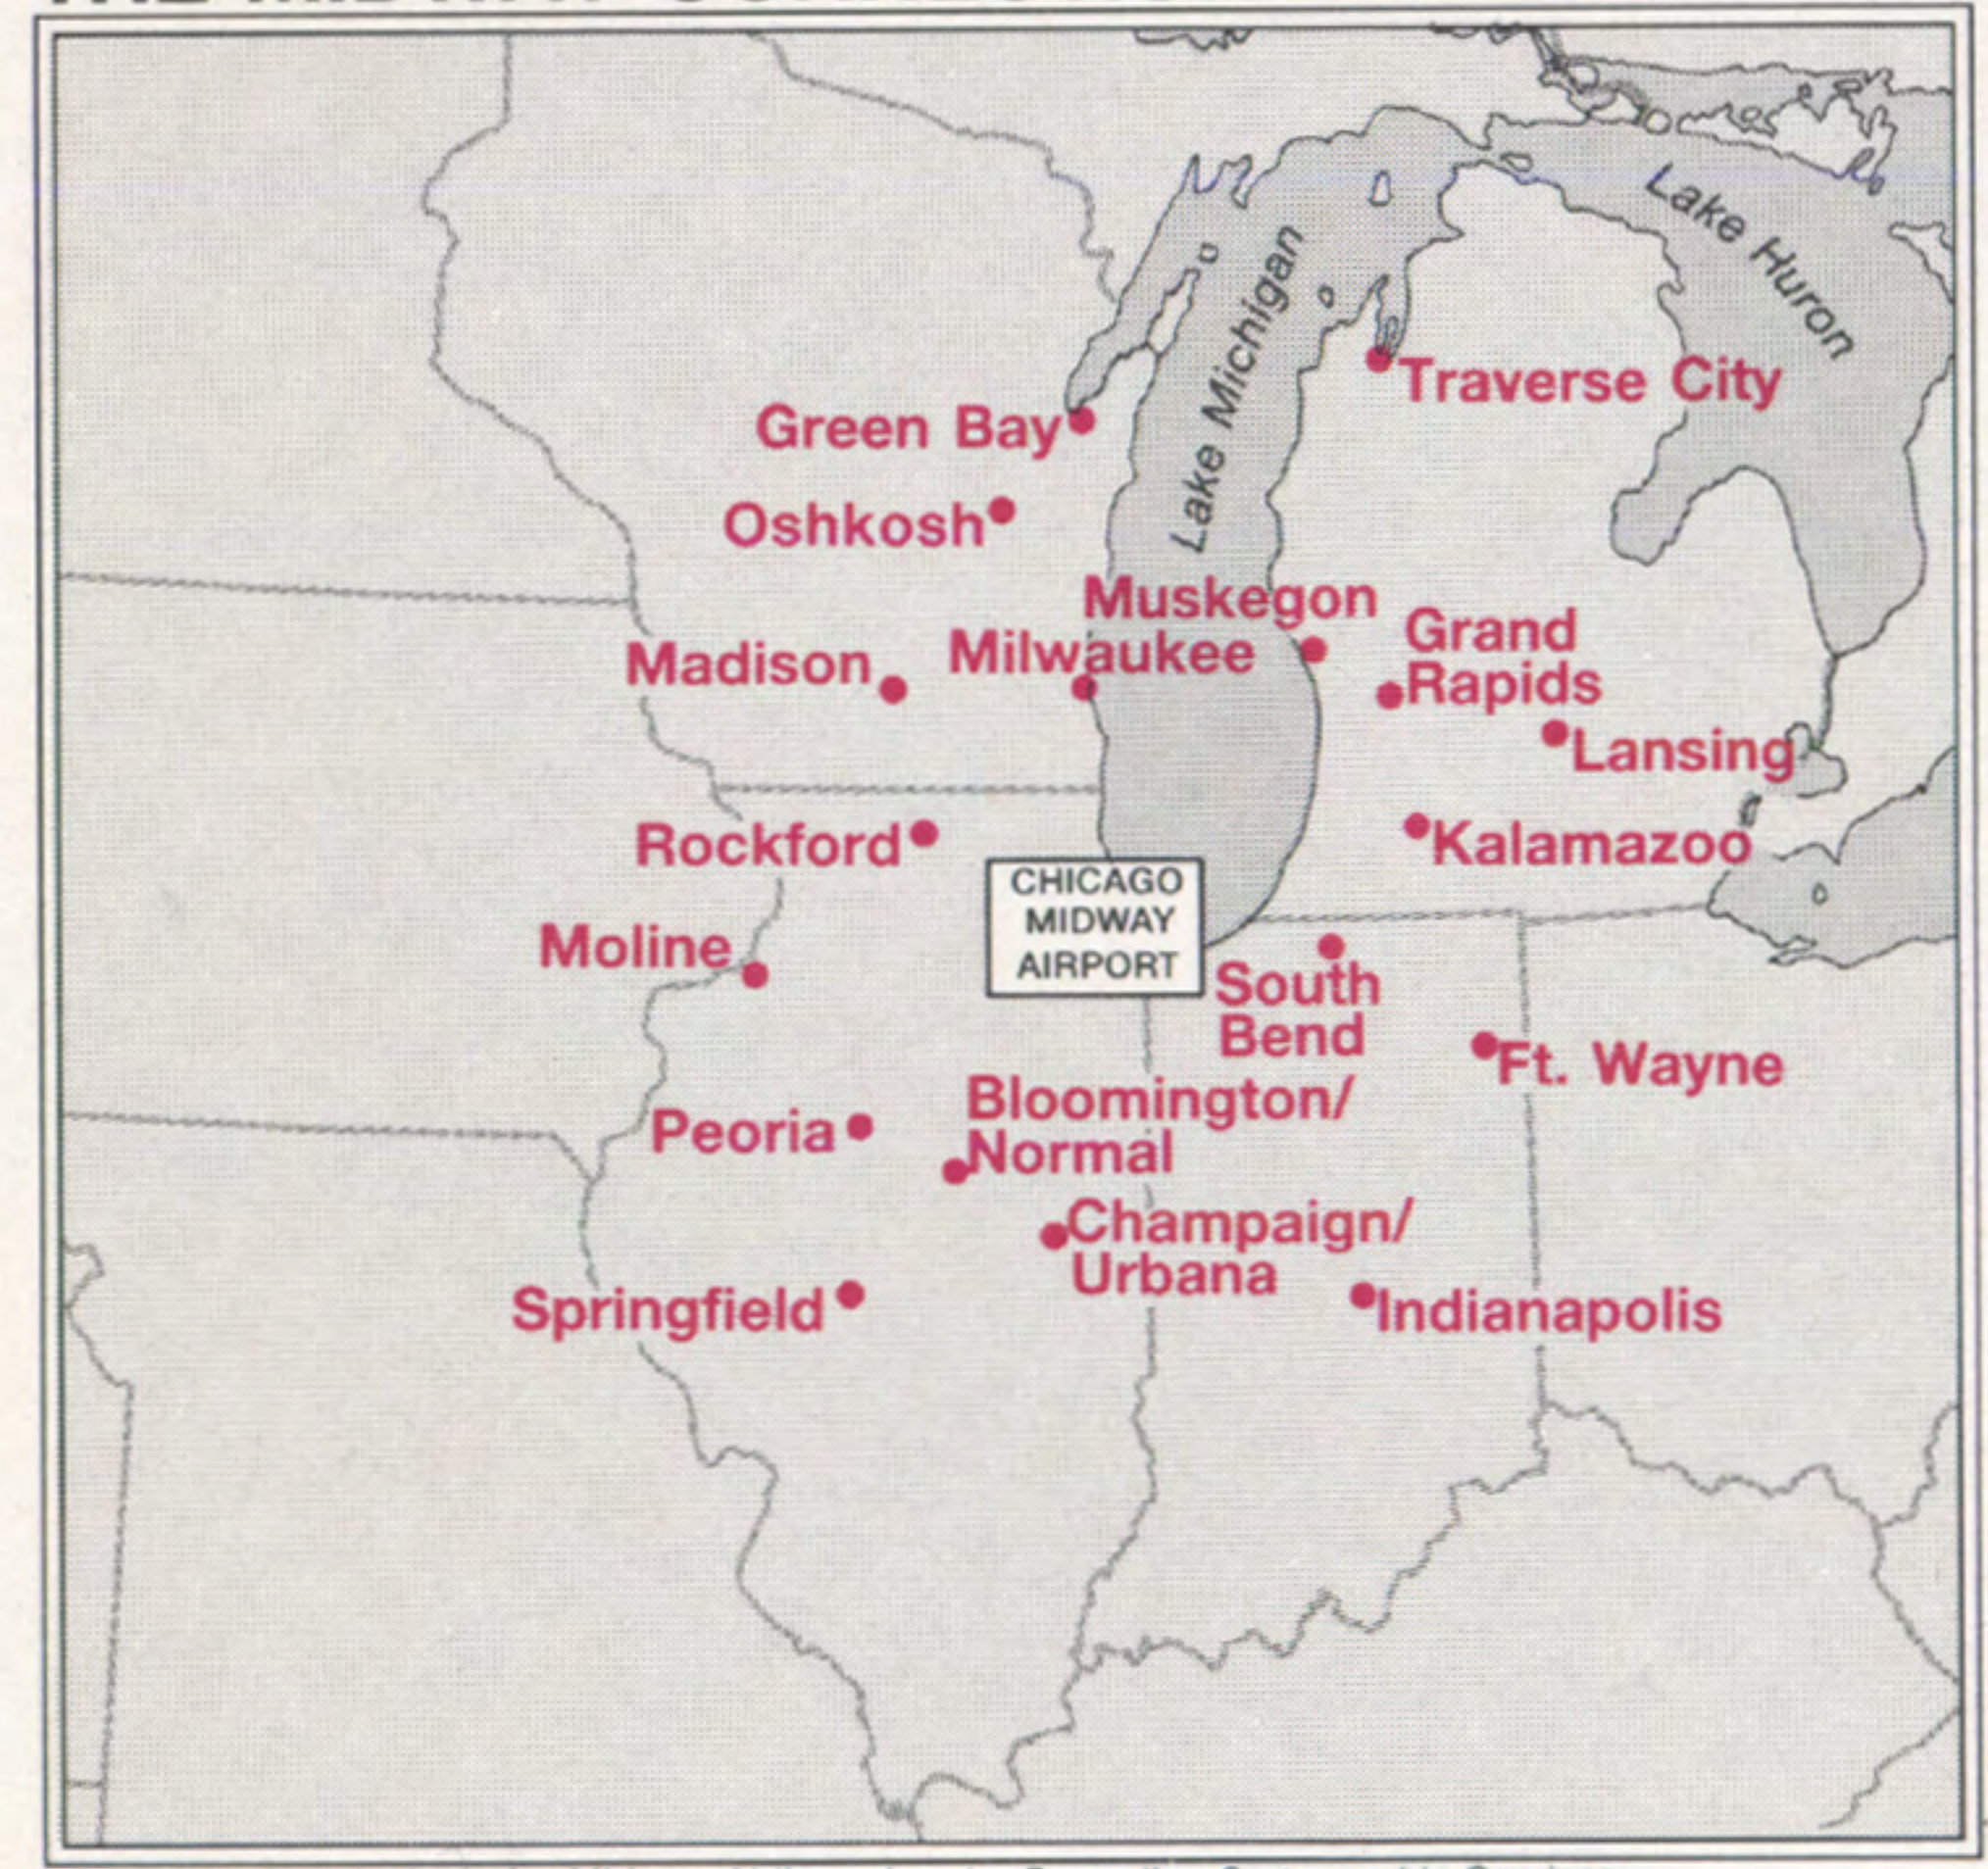

THE MIDWAY CONNECTION®

Map created exclusively for Midway Airlines, Inc. by Donnelley Cartographic Services