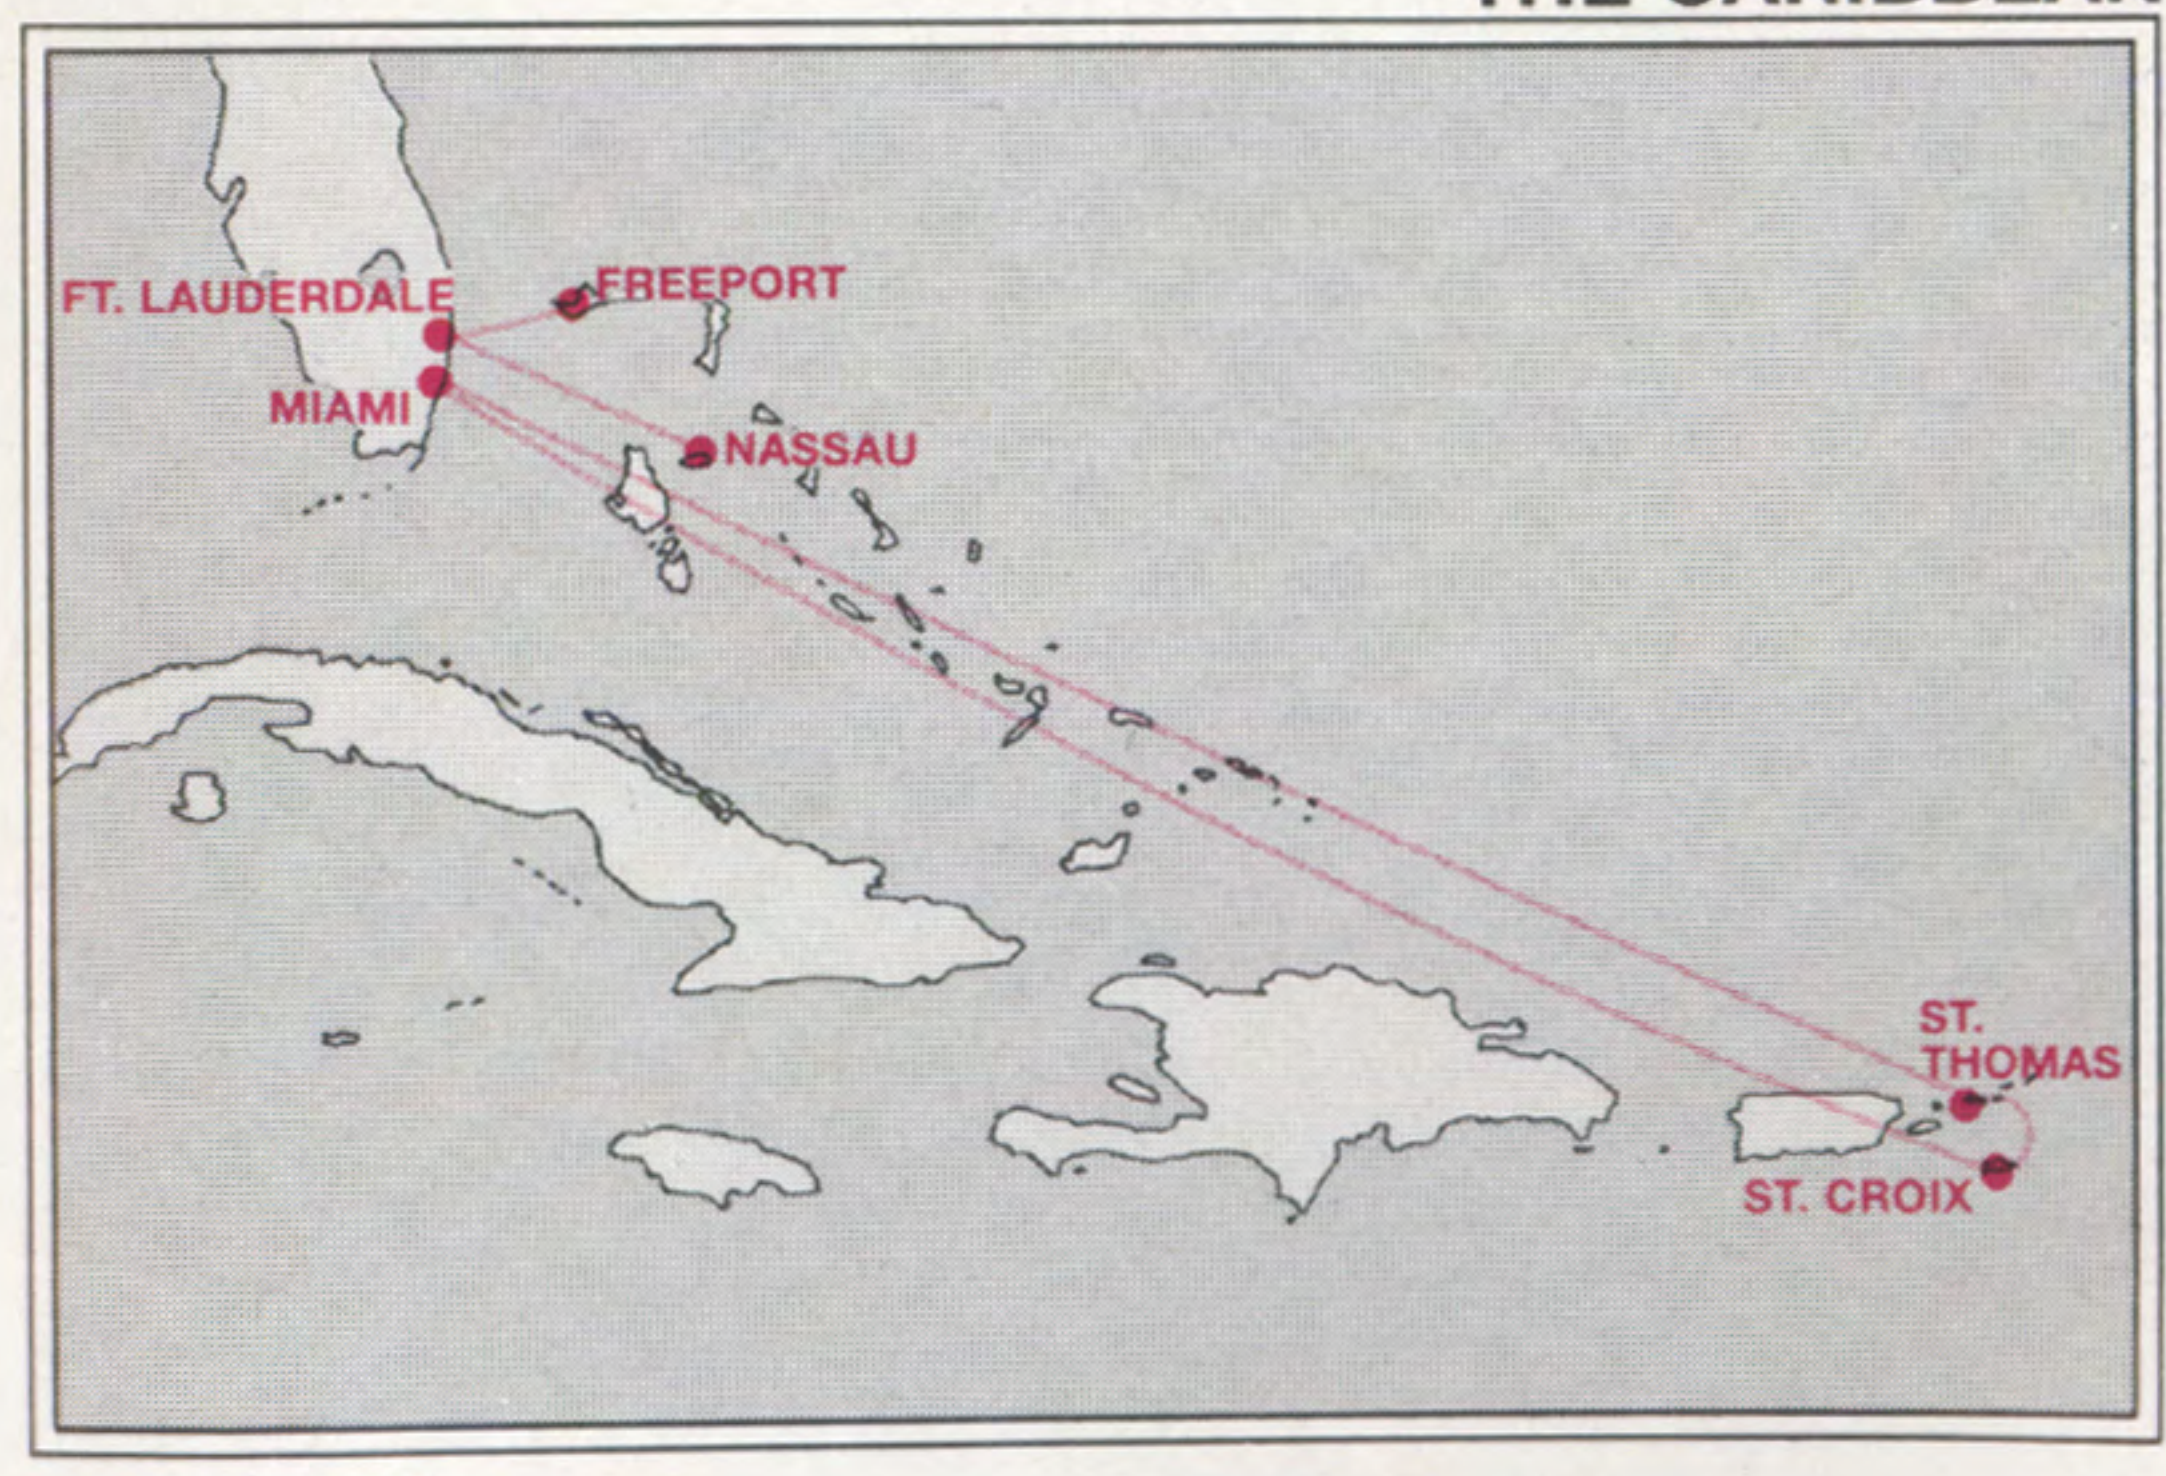

THE CARIBBEAN

FOR RESERVATIONS AND INFORMATION:

In Chicago: (312) 767-3400
In the U.S. and the Virgin Islands: (800) 621-5700
For the hearing impaired (TDD): (800) 621-2669
In the Bahamas: (800) 621-2266
In Canada: (English) (800) 621-5760
(French) (800) 648-9626

FLIGHT INFORMATION:

†Flights 1600-1999 operated as "The Midway Connection" by Midway Commuter.

Certain Flights Will Not Operate During Holiday Periods.
MDW-Connection at Midway, Chicago's Close-In Airport.
PHL-Connection at Philadelphia International Airport.

X-Except 2-Tuesday 4-Thursday 6-Saturday E-Effective
1-Monday 3-Wednesday 5-Friday 7-Sunday D-Discontinued