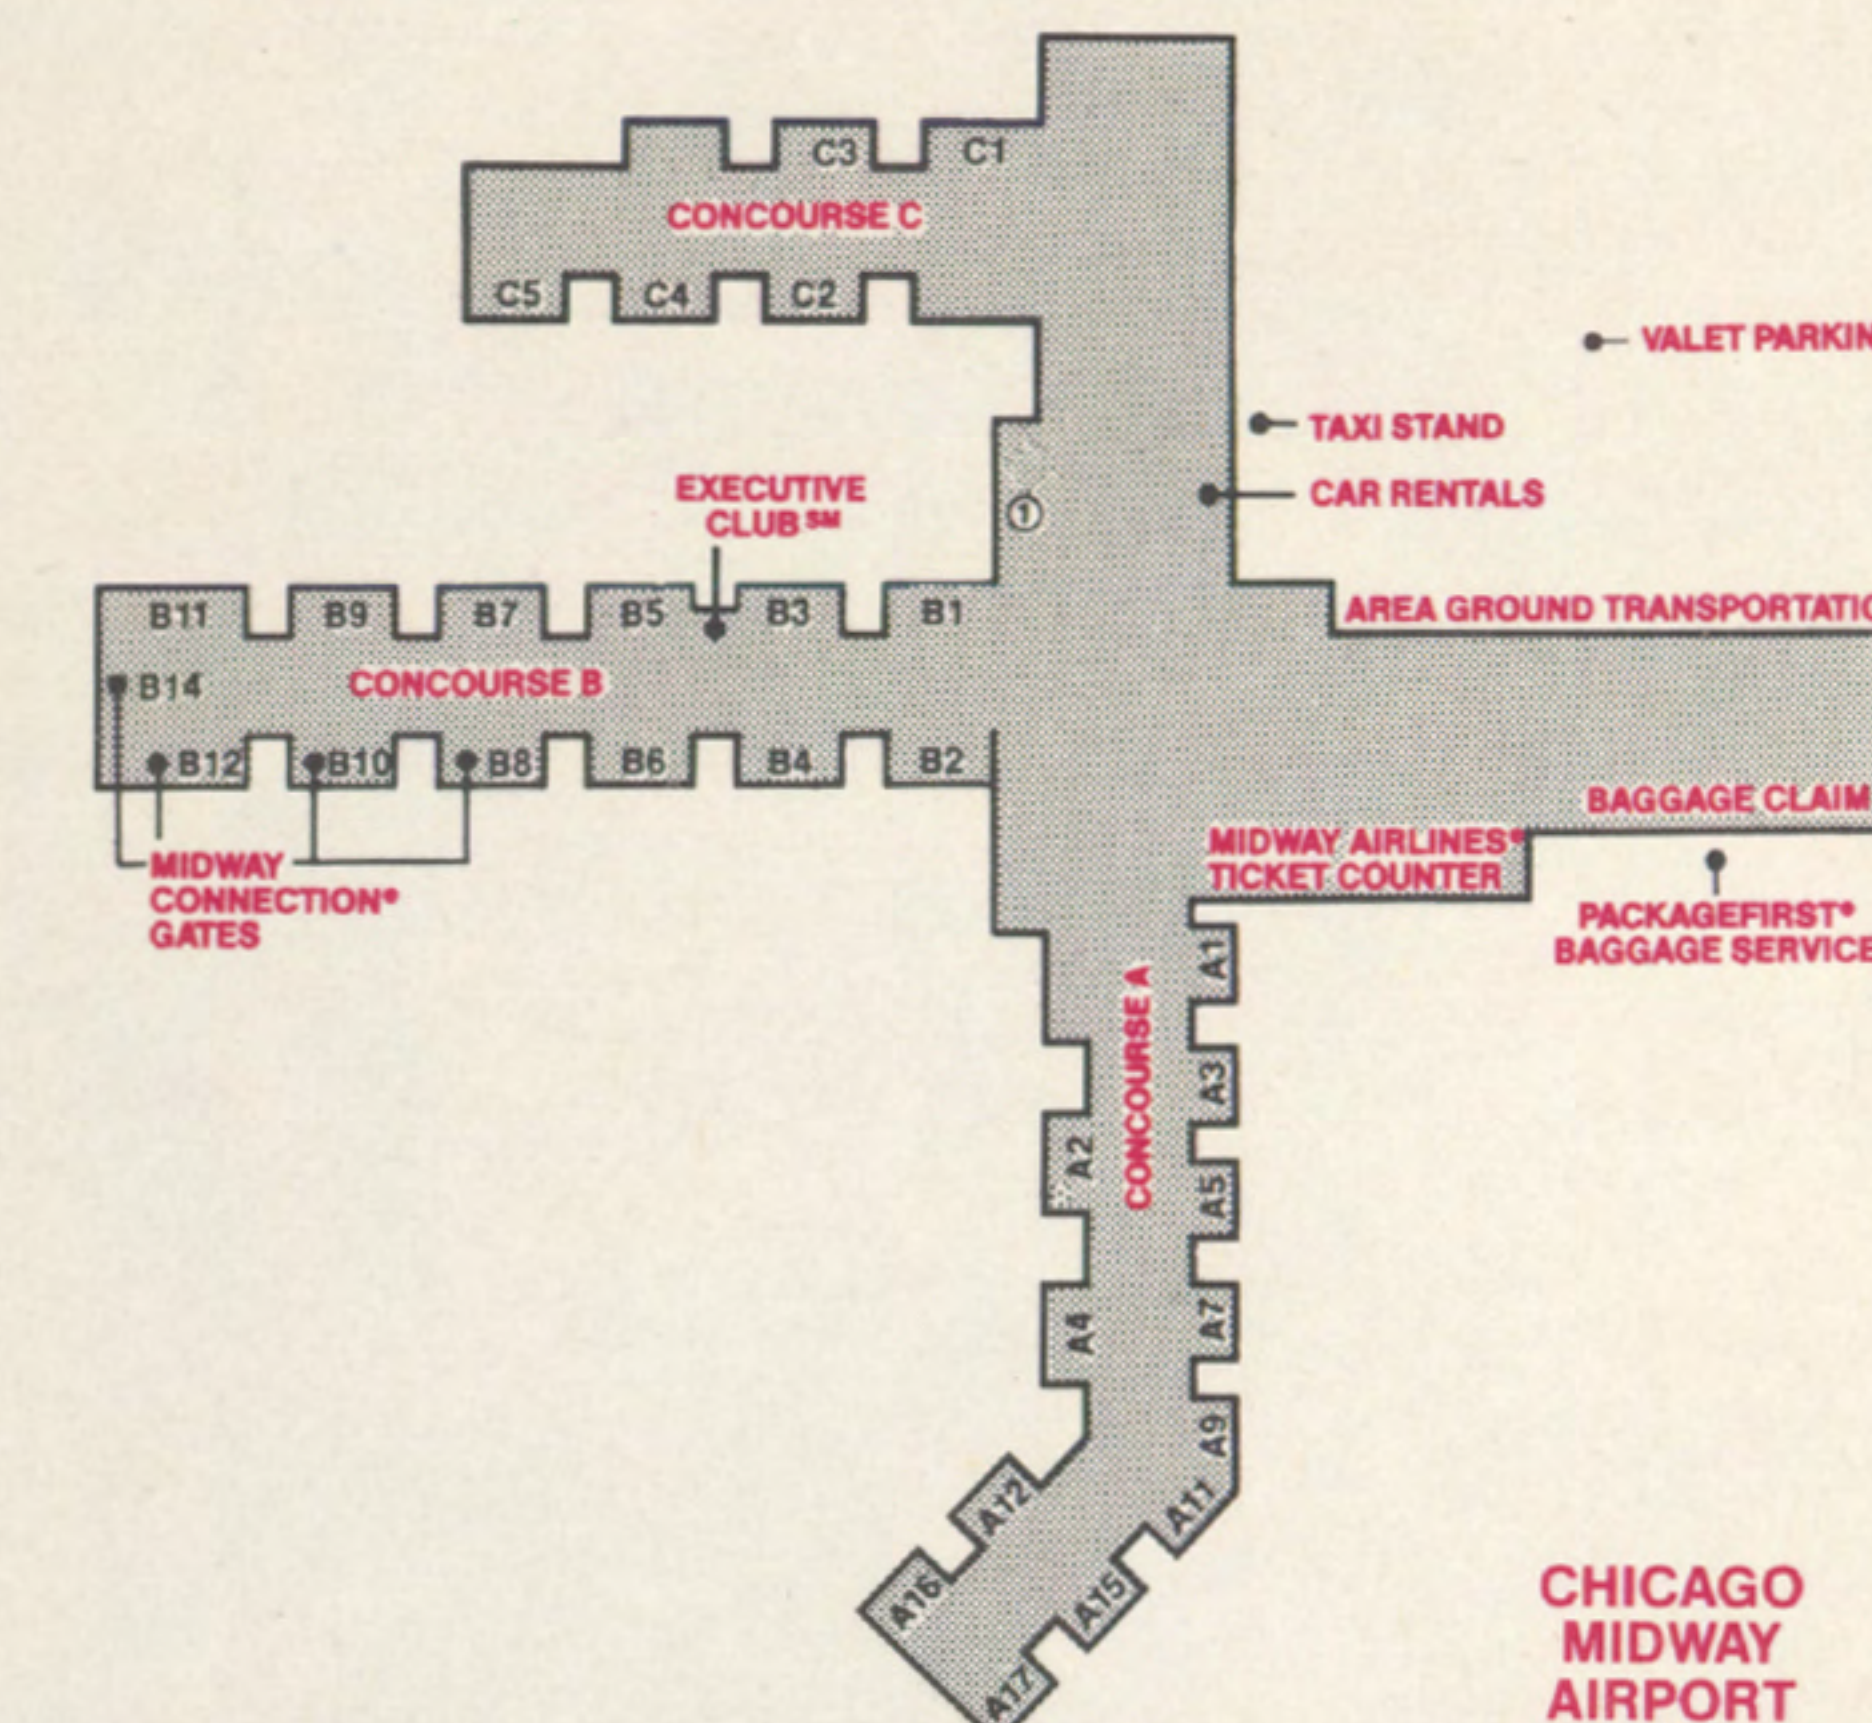

© Midway Airlines, 1990.

MIDWAY AIRLINES TIMETABLE

■ Effective October 1, 1990

Including
MidwayConnection®

Midway Airlines®

Now Serving St. Louis and
Orange County, CA.

CHICAGO MIDWAY AIRPORT

GATE DIAGRAM

THE APPROXIMATE WALKING TIMES TO MIDWAY AIRLINES® BAGGAGE CLAIM FROM:

CONCOURSE A	2¾ MINUTES
GATE 17	2¾ MINUTES
CONCOURSE B	2½ MINUTES
GATE 14	2½ MINUTES
CONCOURSE C	2 MINUTES
GATE 5	2 MINUTES

① Valet Parking Assistance