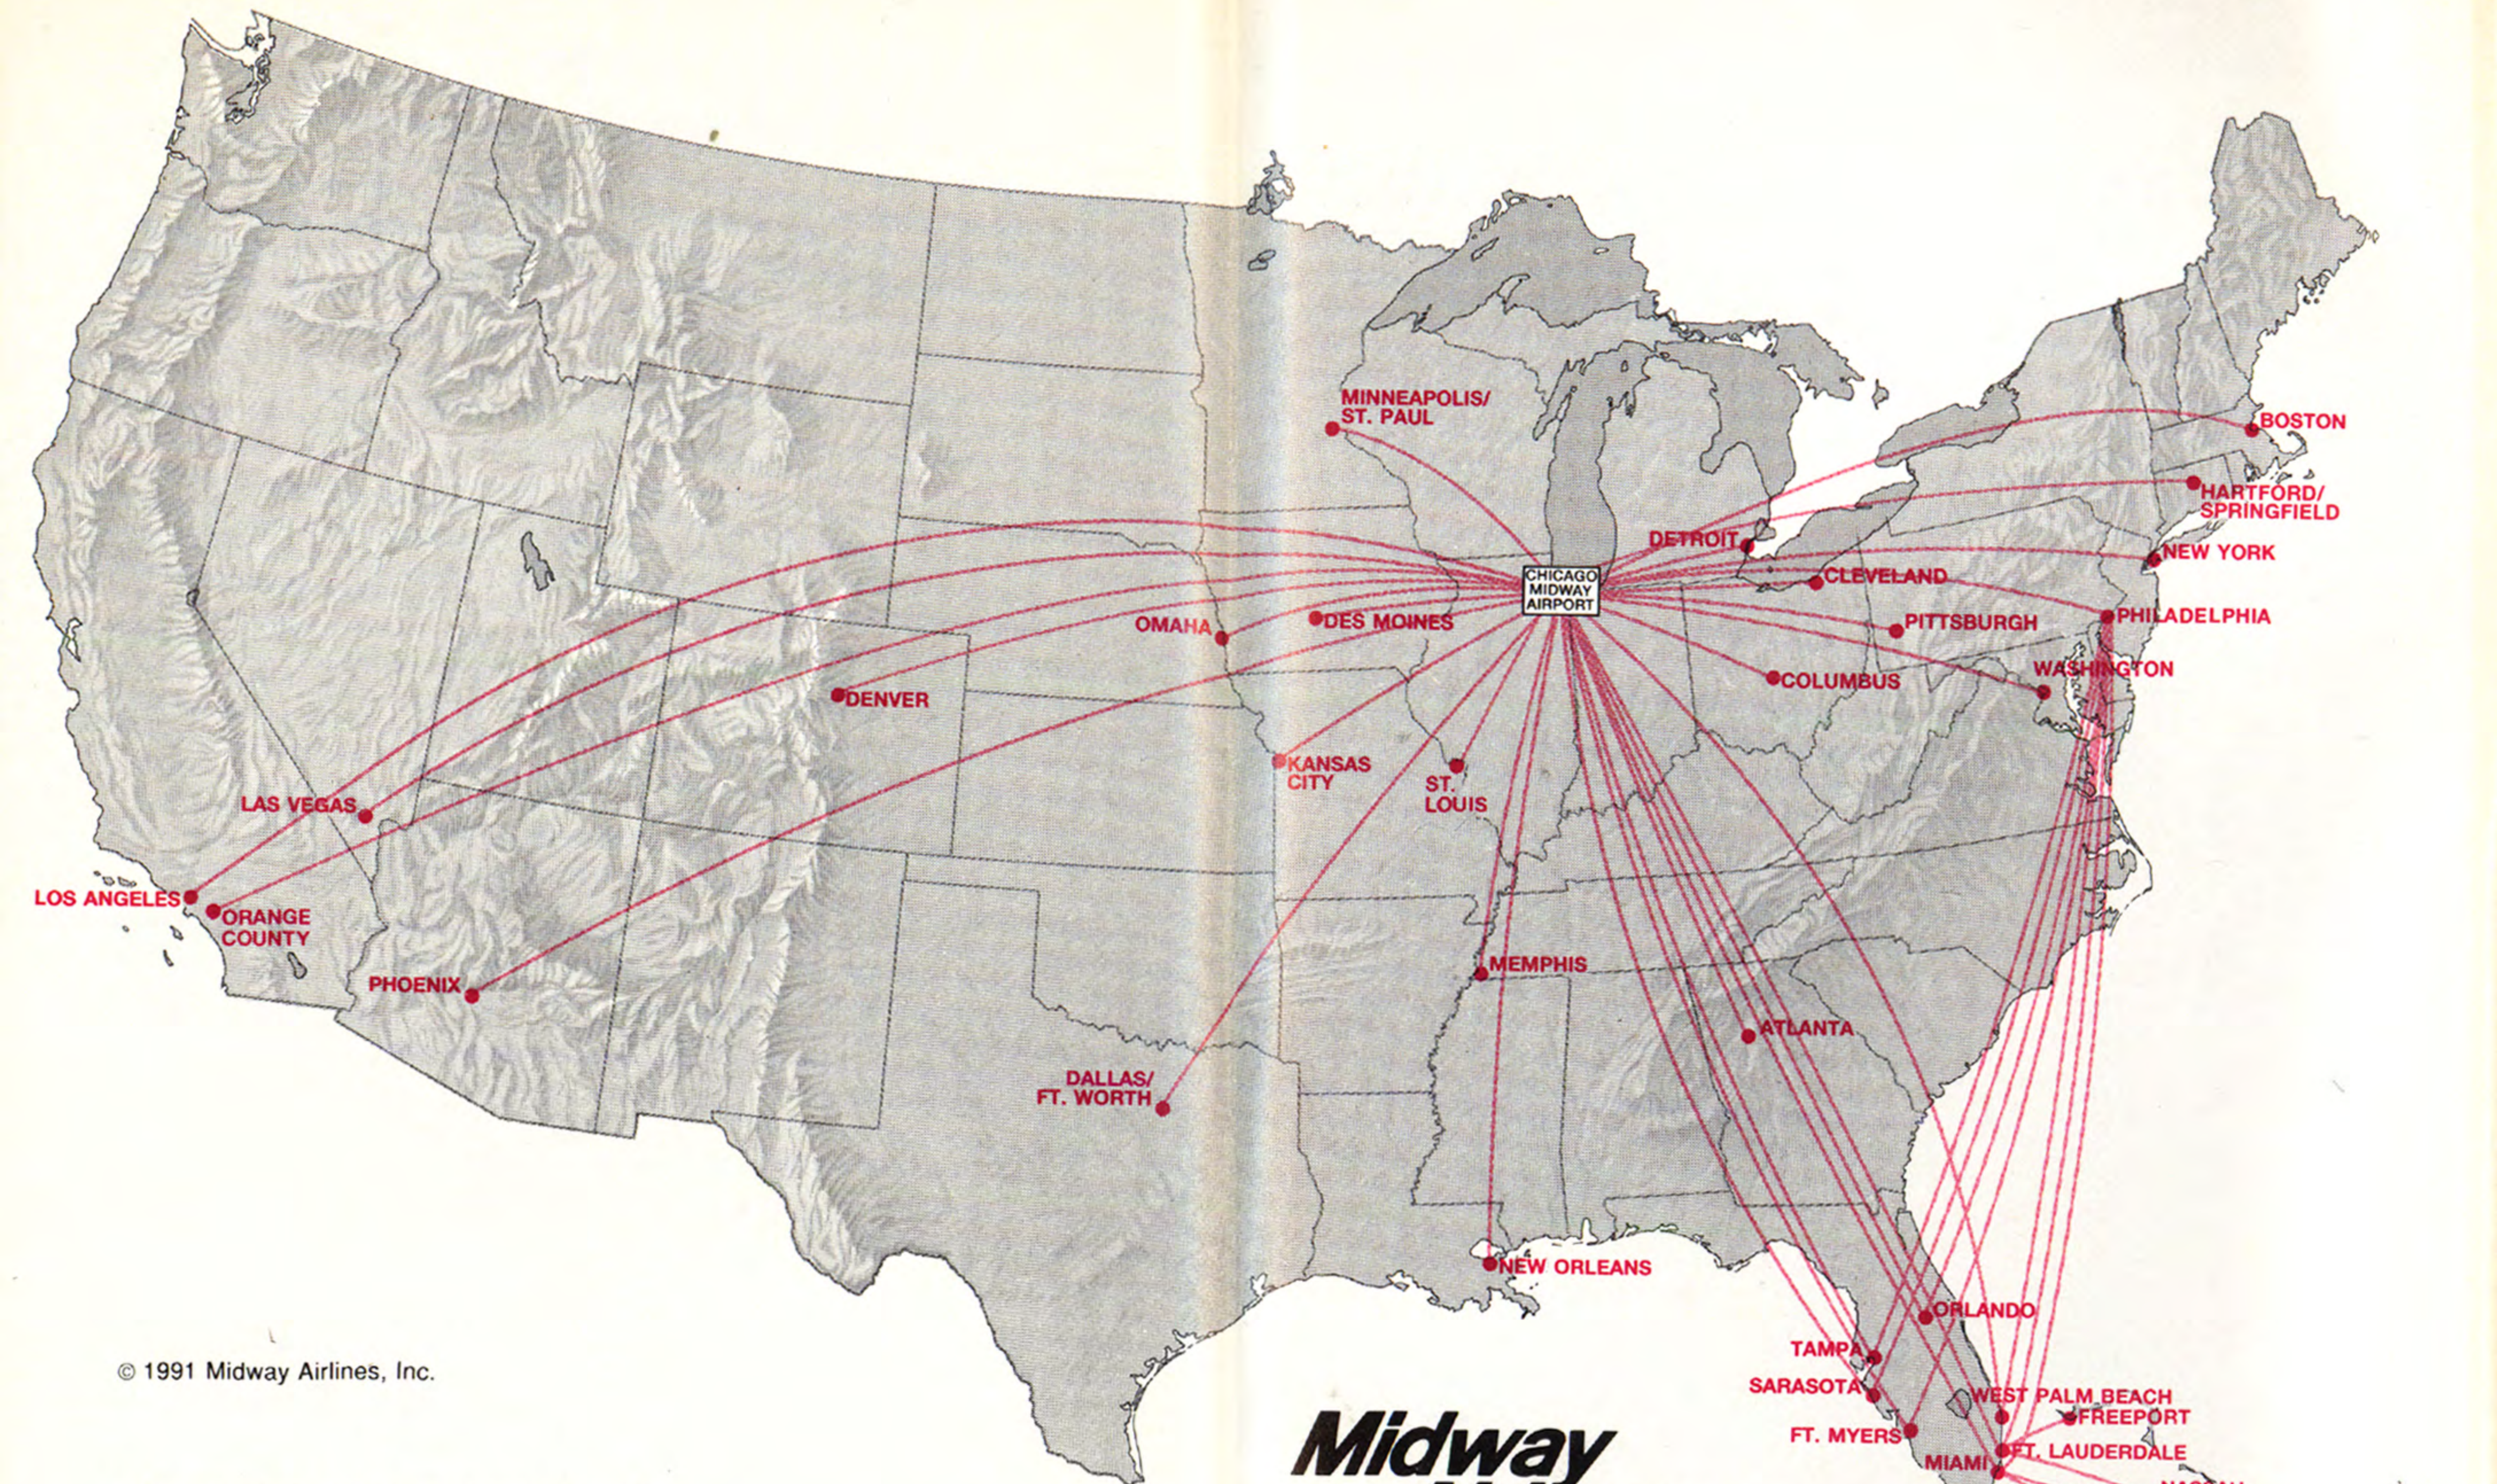

© 1991 Midway Airlines, Inc.

Midway Airlines