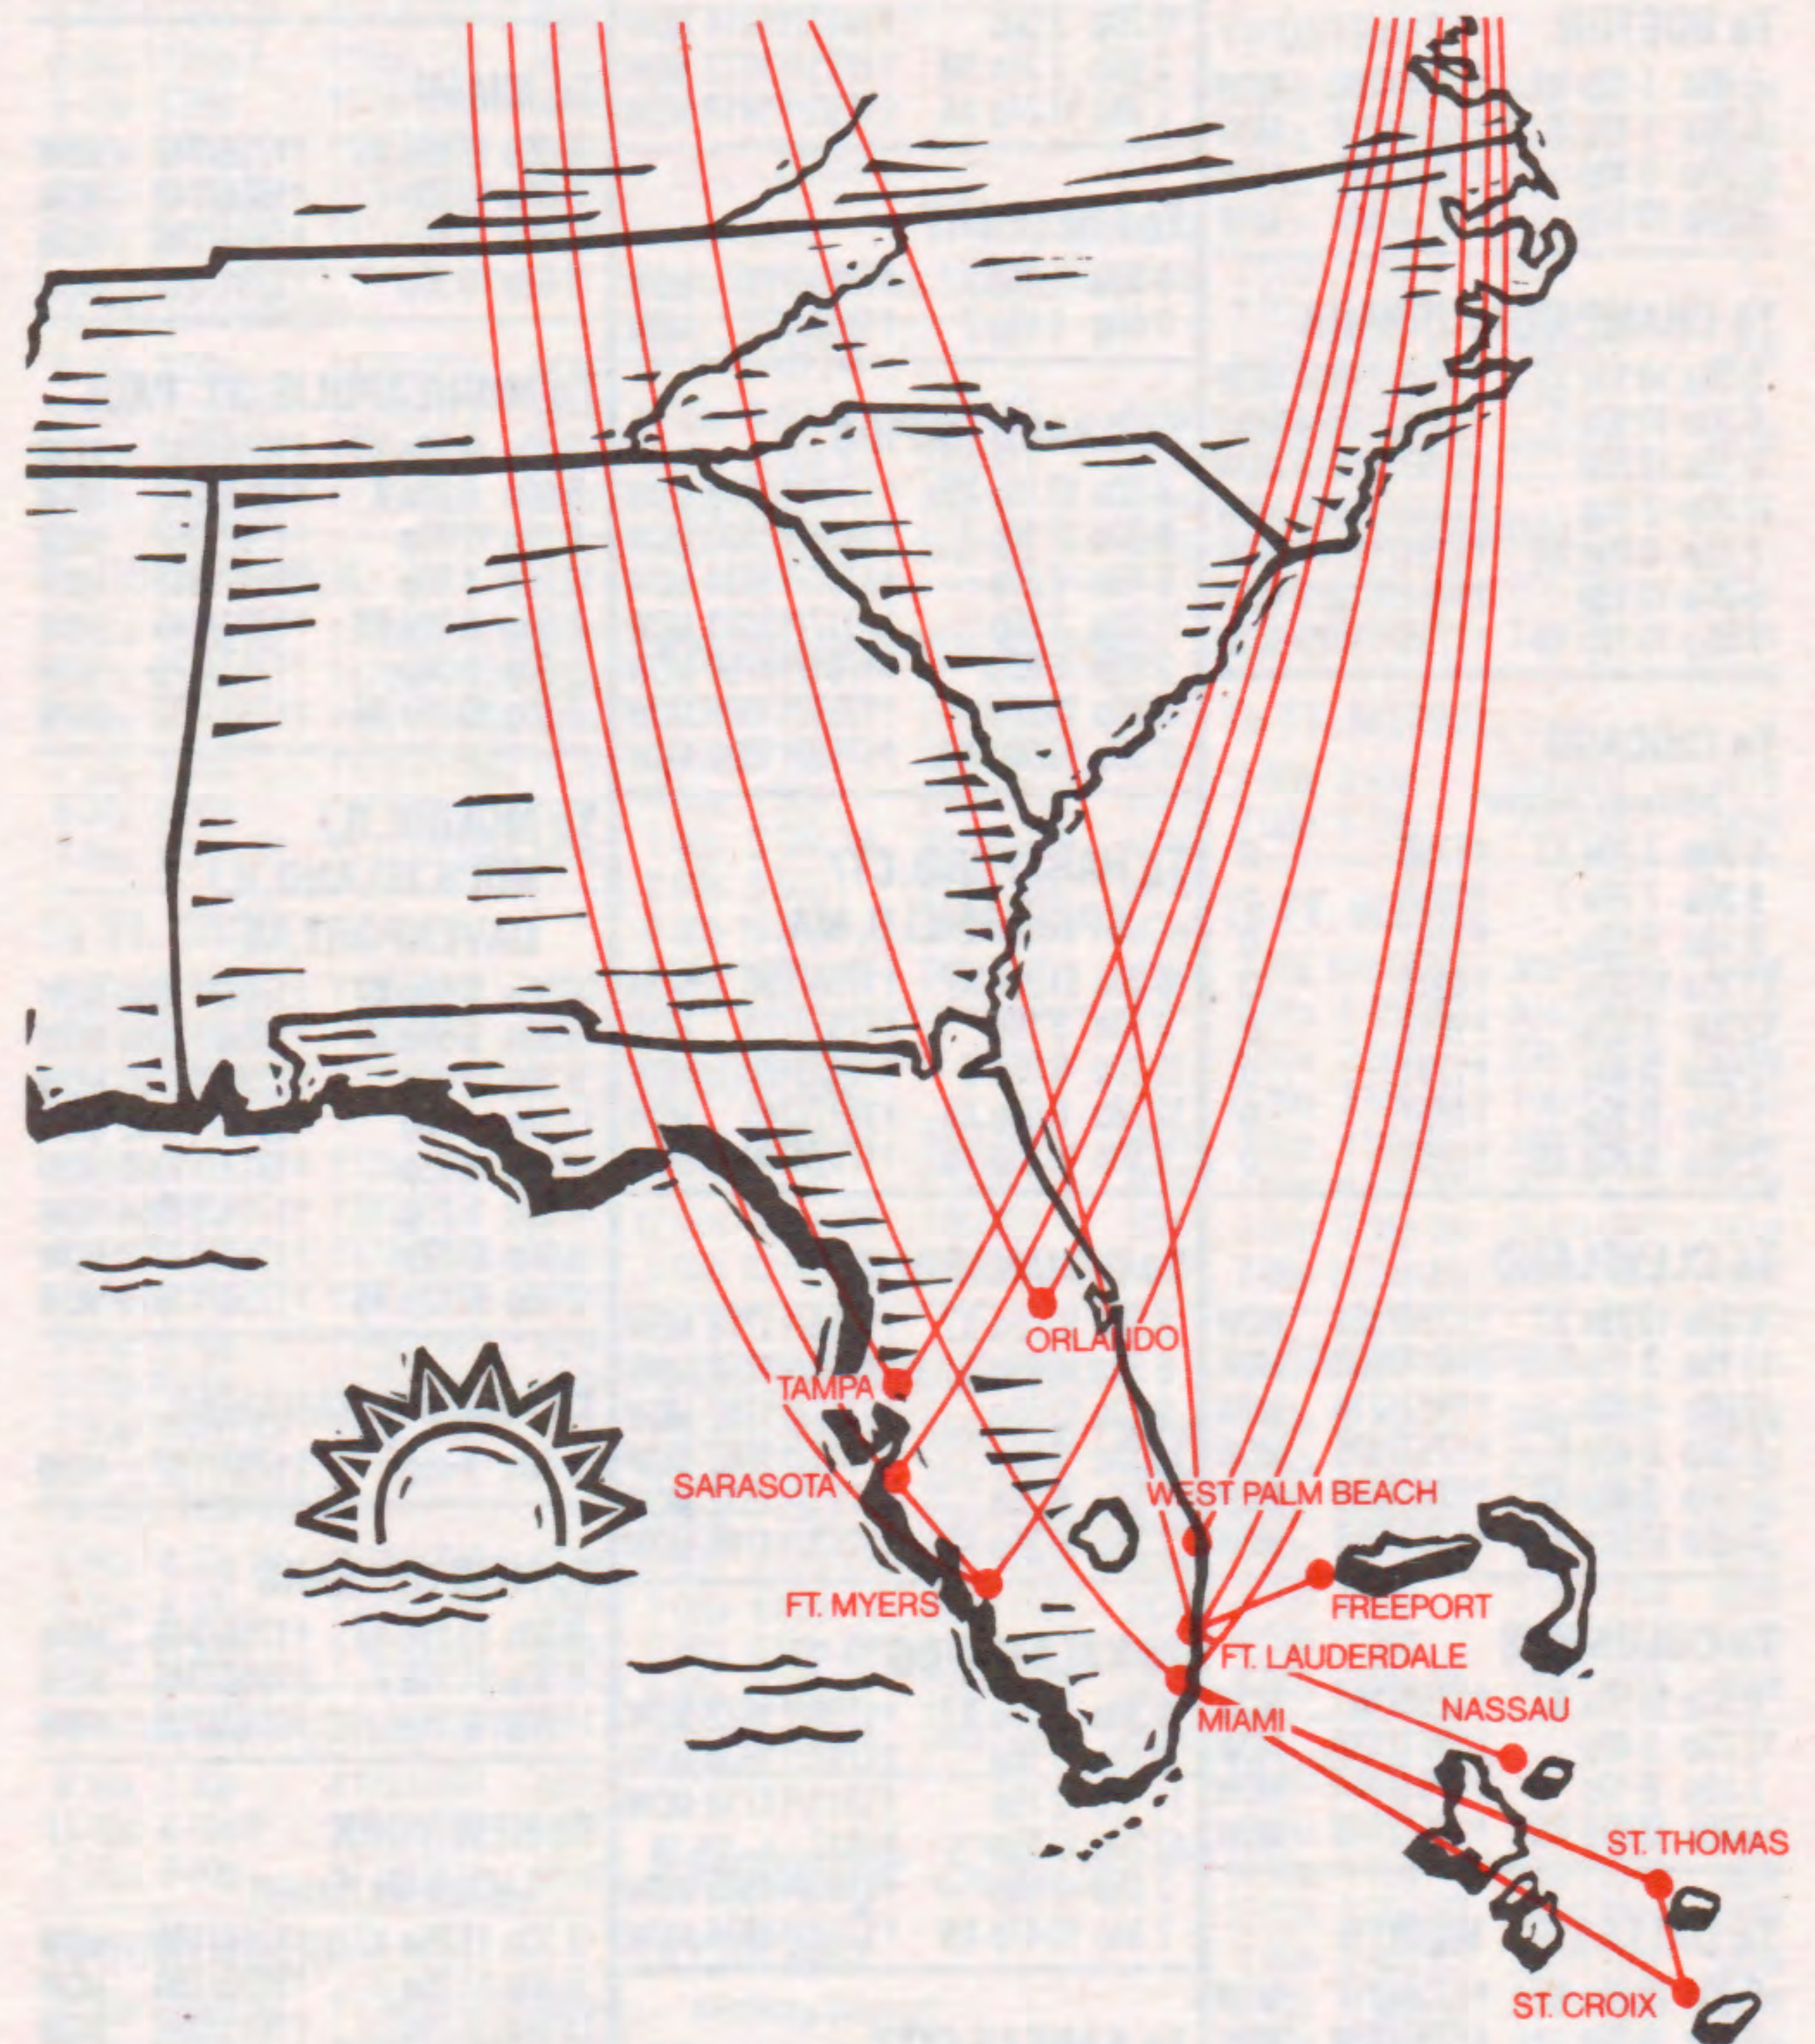

WE HAVE GREAT TAN LINES.

Memphis (MEM)				Miami (MIA)				To MILWAUKEE						
Leave	Arrive	Freq.	Via/ Stops	Leave	Arrive	Freq.	Via/ Stops	Leave	Arrive	Freq.	Via/ Stops			
Memphis (MEM) (Cont'd)				Reservations: (800) 866-9000 Cargo/PackageFirst: (800) 342-2746				7 50a 12 00n 611/+1922 MDW 12 20p 5 10p 745/+1755 MDW						
To OMAHA				To BLOOMINGTON/NORMAL				To MINNEAPOLIS/ST. PAUL						
11 00a	4 50p	7	272/261 MDW	7 50a	12 10p	611/+1765 MDW	7 50a	1 20p	X6	611/269 MDW	7 50a	1 20p	6	611/366 MDW
4 10p	9 20p	X6	268/601 MDW	12 20p	3 50p	X6	745/+1719 MDW	12 20p	4 20p	745/312 MDW				
To ORANGE COUNTY				To CHAMPAIGN/URBANA				To MOLINE, IL/ ROCK ISLAND, IL/ DAVENPORT, IA						
4 10p	9 59p	X6	268/953 MDW	7 50a	12 20p	611/+1815 MDW	7 50a	12 00n	611/+1705 MDW					
To OSHKOSH				To CHICAGO				12 20p 5 25p 745/+1964 MDW						
7 00a	12 00n	X7	+1723/+1629 MDW	Midway Airport				To MUSKOGON						
7 45a	12 00n	7	+1723/+1629 MDW	7 50a	10 40a	611	1	7 50a	1 20p	611/+1644 MDW				
10 00a	1 50p	X7	269/+1641 MDW	12 20p	2 20p	745	0	12 20p	6 20p	745/+1869 MDW				
4 10p	10 09p	X6	268/+1647 MDW	7 59p	10 09p	747	0							
To PEORIA				To CLEVELAND				To OMAHA						
7 00a	10 50a	X7	+1723/+1710 MDW	7 50a	3 15p	611/930 MDW	12 20p	4 50p	745/261 MDW					
7 45a	10 50a	7	+1723/+1710 MDW	12 20p	6 10p	745/218 MDW								
10 00a	2 35p	X7	269/+1915 MDW	To COLUMBUS				To ORANGE COUNTY						
11 00a	2 35p	7	272/+1915 MDW	7 50a	3 40p	611/138 MDW	12 20p	5 30p	6	745/953 MDW				
To PHILADELPHIA, PA/ WILMINGTON, DE				To DENVER				To OSHKOSH						
7 00a	12 55p	X7	+1723/798 MDW	12 20p	6 20p	6	745/789 MDW	7 50a	1 50p	611/+1641 MDW				
7 45a	12 55p	7	+1723/798 MDW	To DES MOINES				To PEORIA						
10 00a	3 59p	X7	269/178 MDW	7 50a	1 15p	7	611/225 MDW	7 50a	2 35p	611/+1915 MDW				
11 00a	3 59p	7	272/178 MDW	7 50a	1 15p	X7	611/355 MDW	12 20p	4 15p	745/+1625 MDW				
4 10p	9 30p	268	1	11 25a	7 40p	6	402/175 PHL							
To PHOENIX				To DETROIT				To PHILADELPHIA, PA/ WILMINGTON, DE						
7 00a	1 20p	X7	+1723/773 MDW	7 50a	3 00p	X6	611/120 MDW	11 25a	2 15p	402	0			
7 45a	1 20p	7	+1723/773 MDW	12 20p	5 00p	6	745/382 MDW							
11 00a	5 55p	7	272/933 MDW	12 20p	6 00p	745/314 MDW								
4 10p	9 59p	6	268/931 MDW	To FT. WAYNE				To PHOENIX						
4 10p	11 35p	X6	268/931 MDW	7 50a	1 15p	X7	611/+1996 MDW	12 20p	5 55p	745/933 MDW				
To PITTSBURGH				To GRAND RAPIDS				To PITTSBURGH						
7 45a	2 00p	7	+1723/224 MDW	7 50a	2 20p	611/+1834 MDW	7 50a	2 00p	611/224 MDW					
10 00a	2 00p	X7	269/224 MDW	12 20p	5 00p	745/+1827 MDW	12 20p	7 25p	6	745/172 MDW				
4 10p	9 59p	X6	268/230 MDW	To GREEN BAY				12 20p	7 25p	X6	745/763 MDW			
To ROCKFORD, IL				To HARTFORD, CT/ SPRINGFIELD, MA				To ROCKFORD, IL						
7 00a	12 15p	X7	+1723/+1674 MDW	7 50a	3 10p	611/123 MDW	7 50a	12 15p	611/+1674 MDW					
7 45a	12 15p	7	+1723/+1674 MDW	12 20p	6 05p	6	745/120 MDW	12 20p	5 35p	745/+1882 MDW				
10 00a	1 45p	X7	269/+1795 MDW	12 20p	6 05p	X6	745	1						
11 00a	1 45p	7	272/+1795 MDW	To INDIANAPOLIS				To ST. CROIX						
To ST. THOMAS				To KANSAS CITY				12 35p 5 10p 742 1						
10 00a	10 30p	X7	269/780 MDW	7 50a	1 55p	611/+1774 MDW								
11 00a	10 30p	7	272/780 MDW	12 20p	6 25p	745/+1632 MDW								
To SOUTH BEND				To KALAMAZOO				To ST. LOUIS						
7 00a	11 00a	X7	+1723/+1852 MDW	7 50a	1 10p	611/+1608 MDW	7 50a	1 15p	611/251 MDW					
7 45a	1 10p	7	+1723/+1854 MDW	12 20p	4 50p	X6	745/+1824 MDW	12 20p	4 35p	745/331 MDW				
10 00a	3 55p	X7	269/+1690 MDW	12 20p	6 50p	745/+1985 MDW								
11 00a	3 55p	7	272/+1690 MDW	To LAS VEGAS				To ST. THOMAS						
4 10p	7 55p	X6	268/+1790 MDW	7 50a	1 20p	611/751 MDW	12 35p	4 10p	742	0				
To SPRINGFIELD, IL				To LANSING				6 55p 10 30p 780 0						
7 00a	11 55a	X7	+1723/+1657 MDW	7 50a	3 25p	611/+1792 MDW								
7 45a	11 55a	7	+1723/+1657 MDW	12 20p	6 10p	745/+1614 MDW								
10 00a	2 40p	X7	269/+1725 MDW	To LOS ANGELES				To SARASOTA/BRADENTON