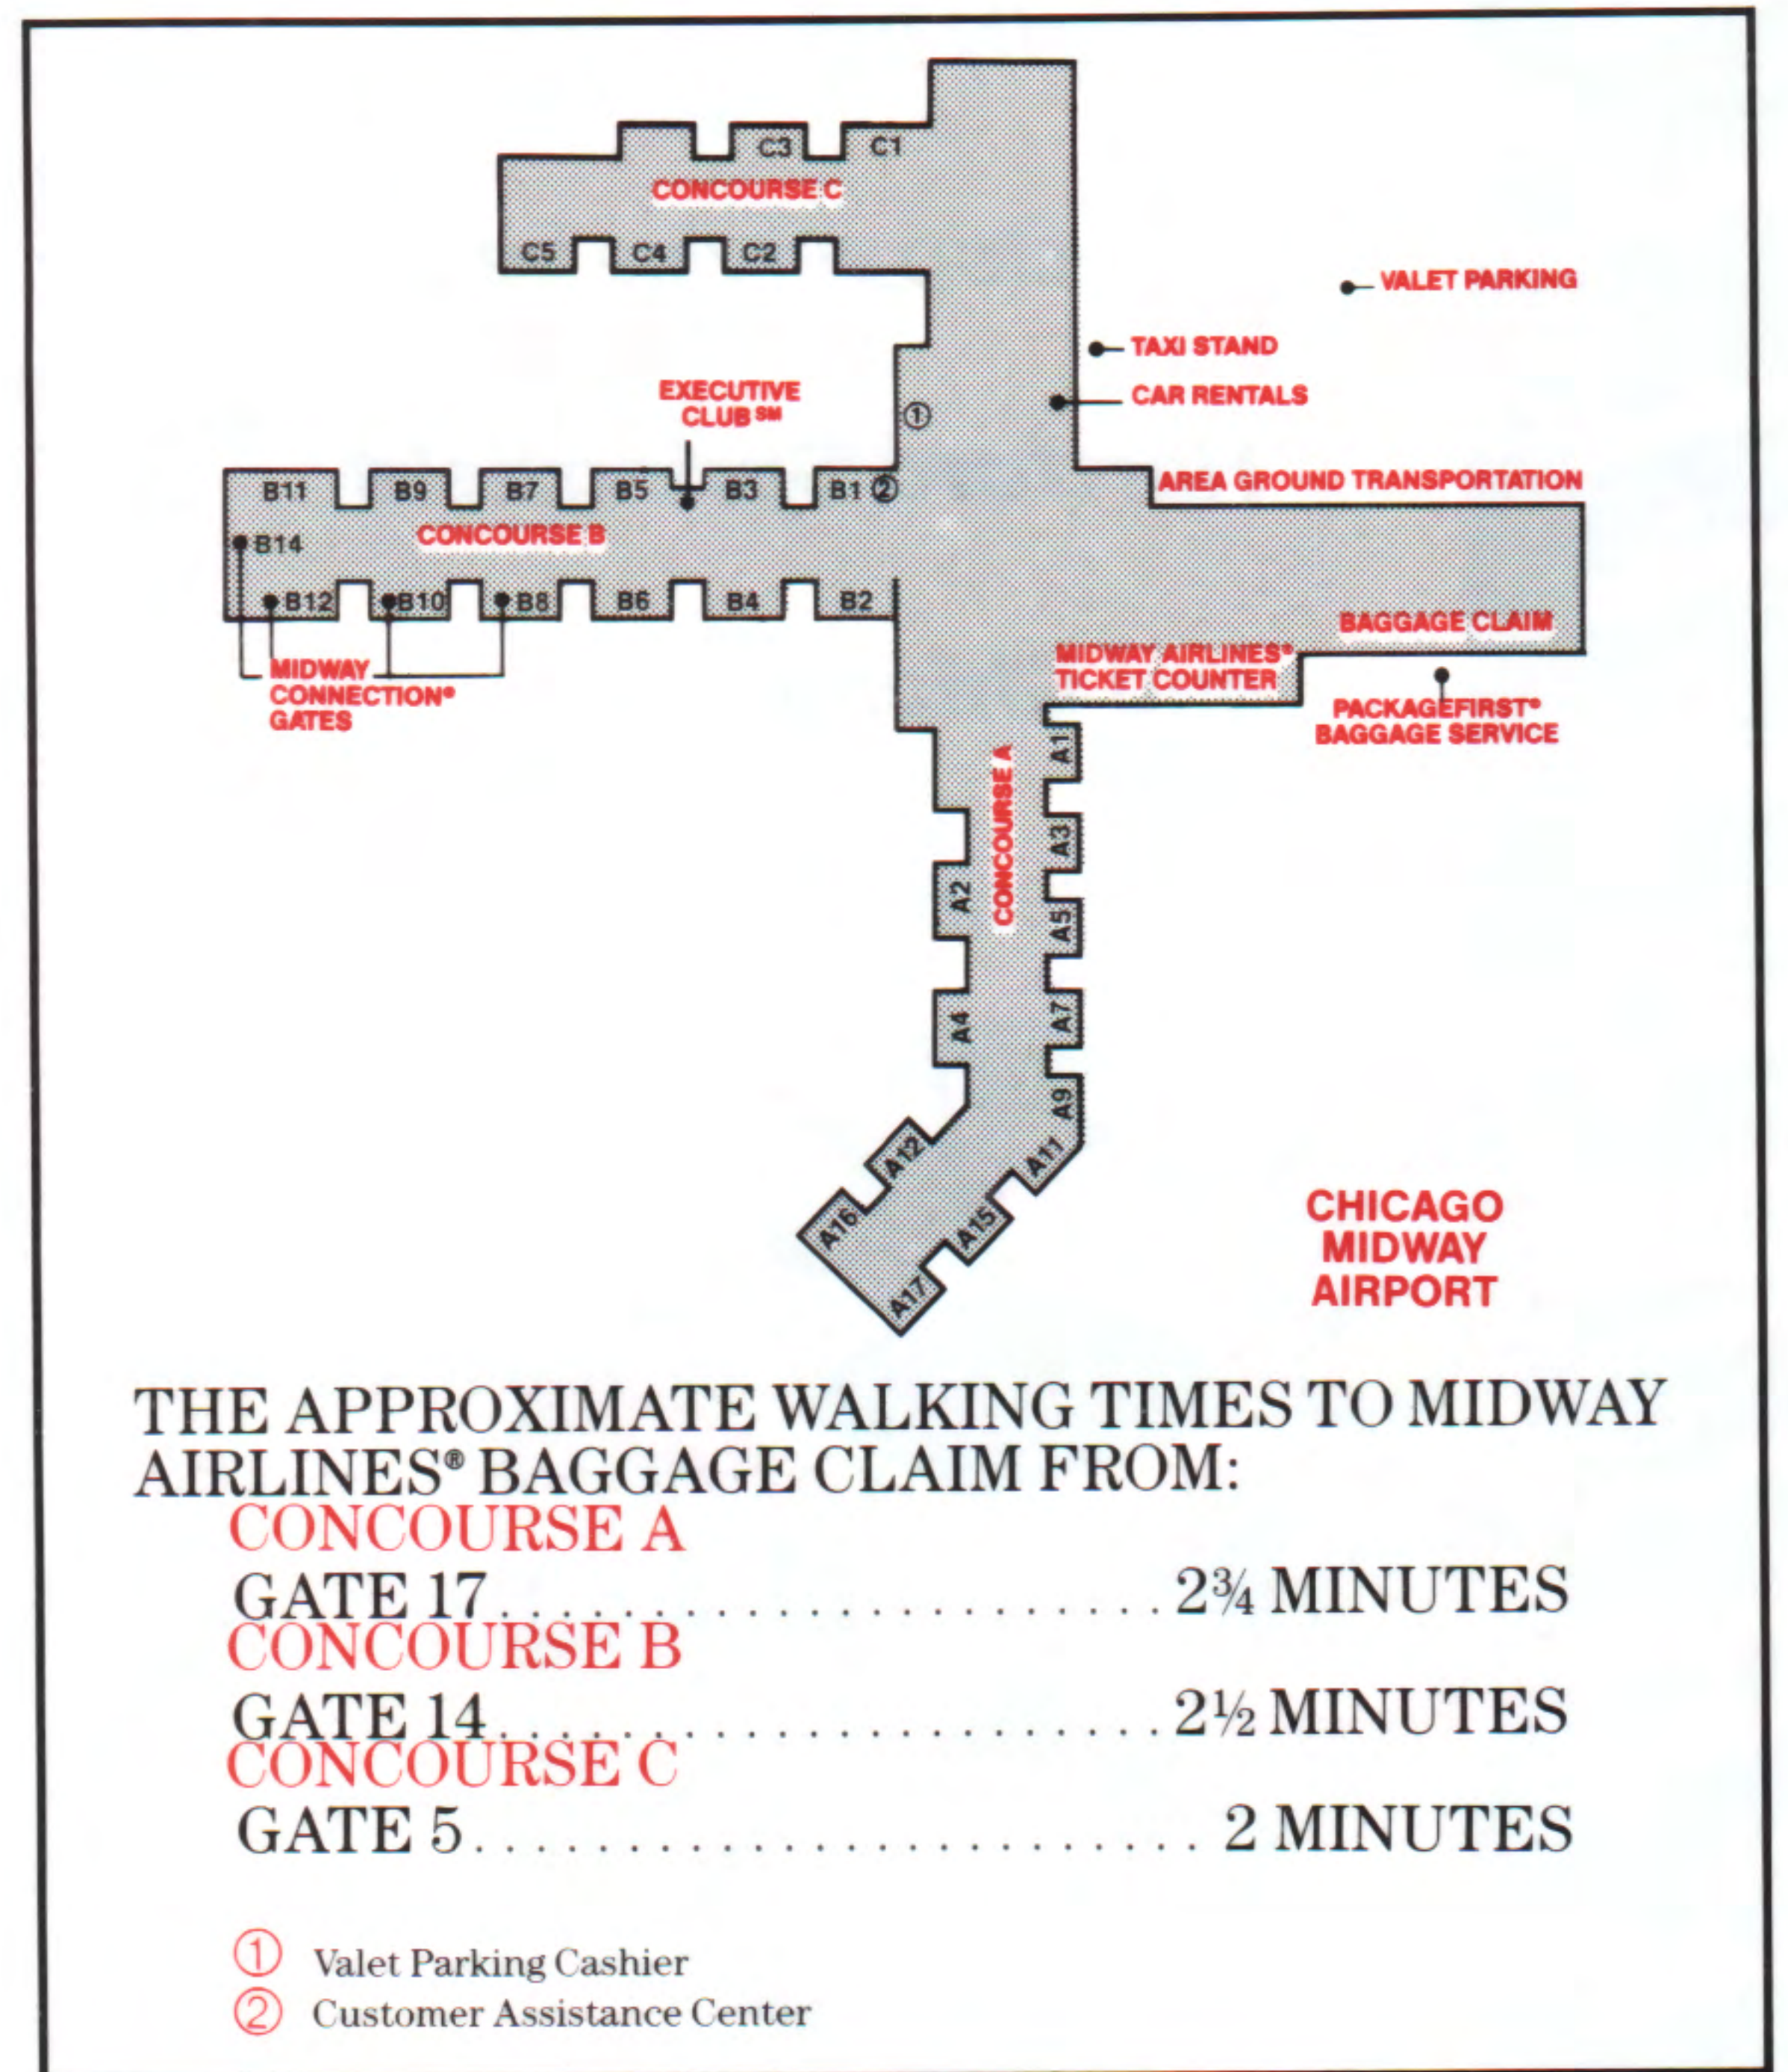

APRIL 1991

S	M	T	W	T	F	S
	1	2	3	4	5	6
7	8	9	10	11	12	13
14	15	16	17	18	19	20
21	22	23	24	25	26	27
28	29	30				

MEMBERSHIP APPLICATION

CHICAGO MIDWAY AIRPORT

GATE DIAGRAM

THE APPROXIMATE WALKING TIMES TO MIDWAY AIRLINES® BAGGAGE CLAIM FROM: