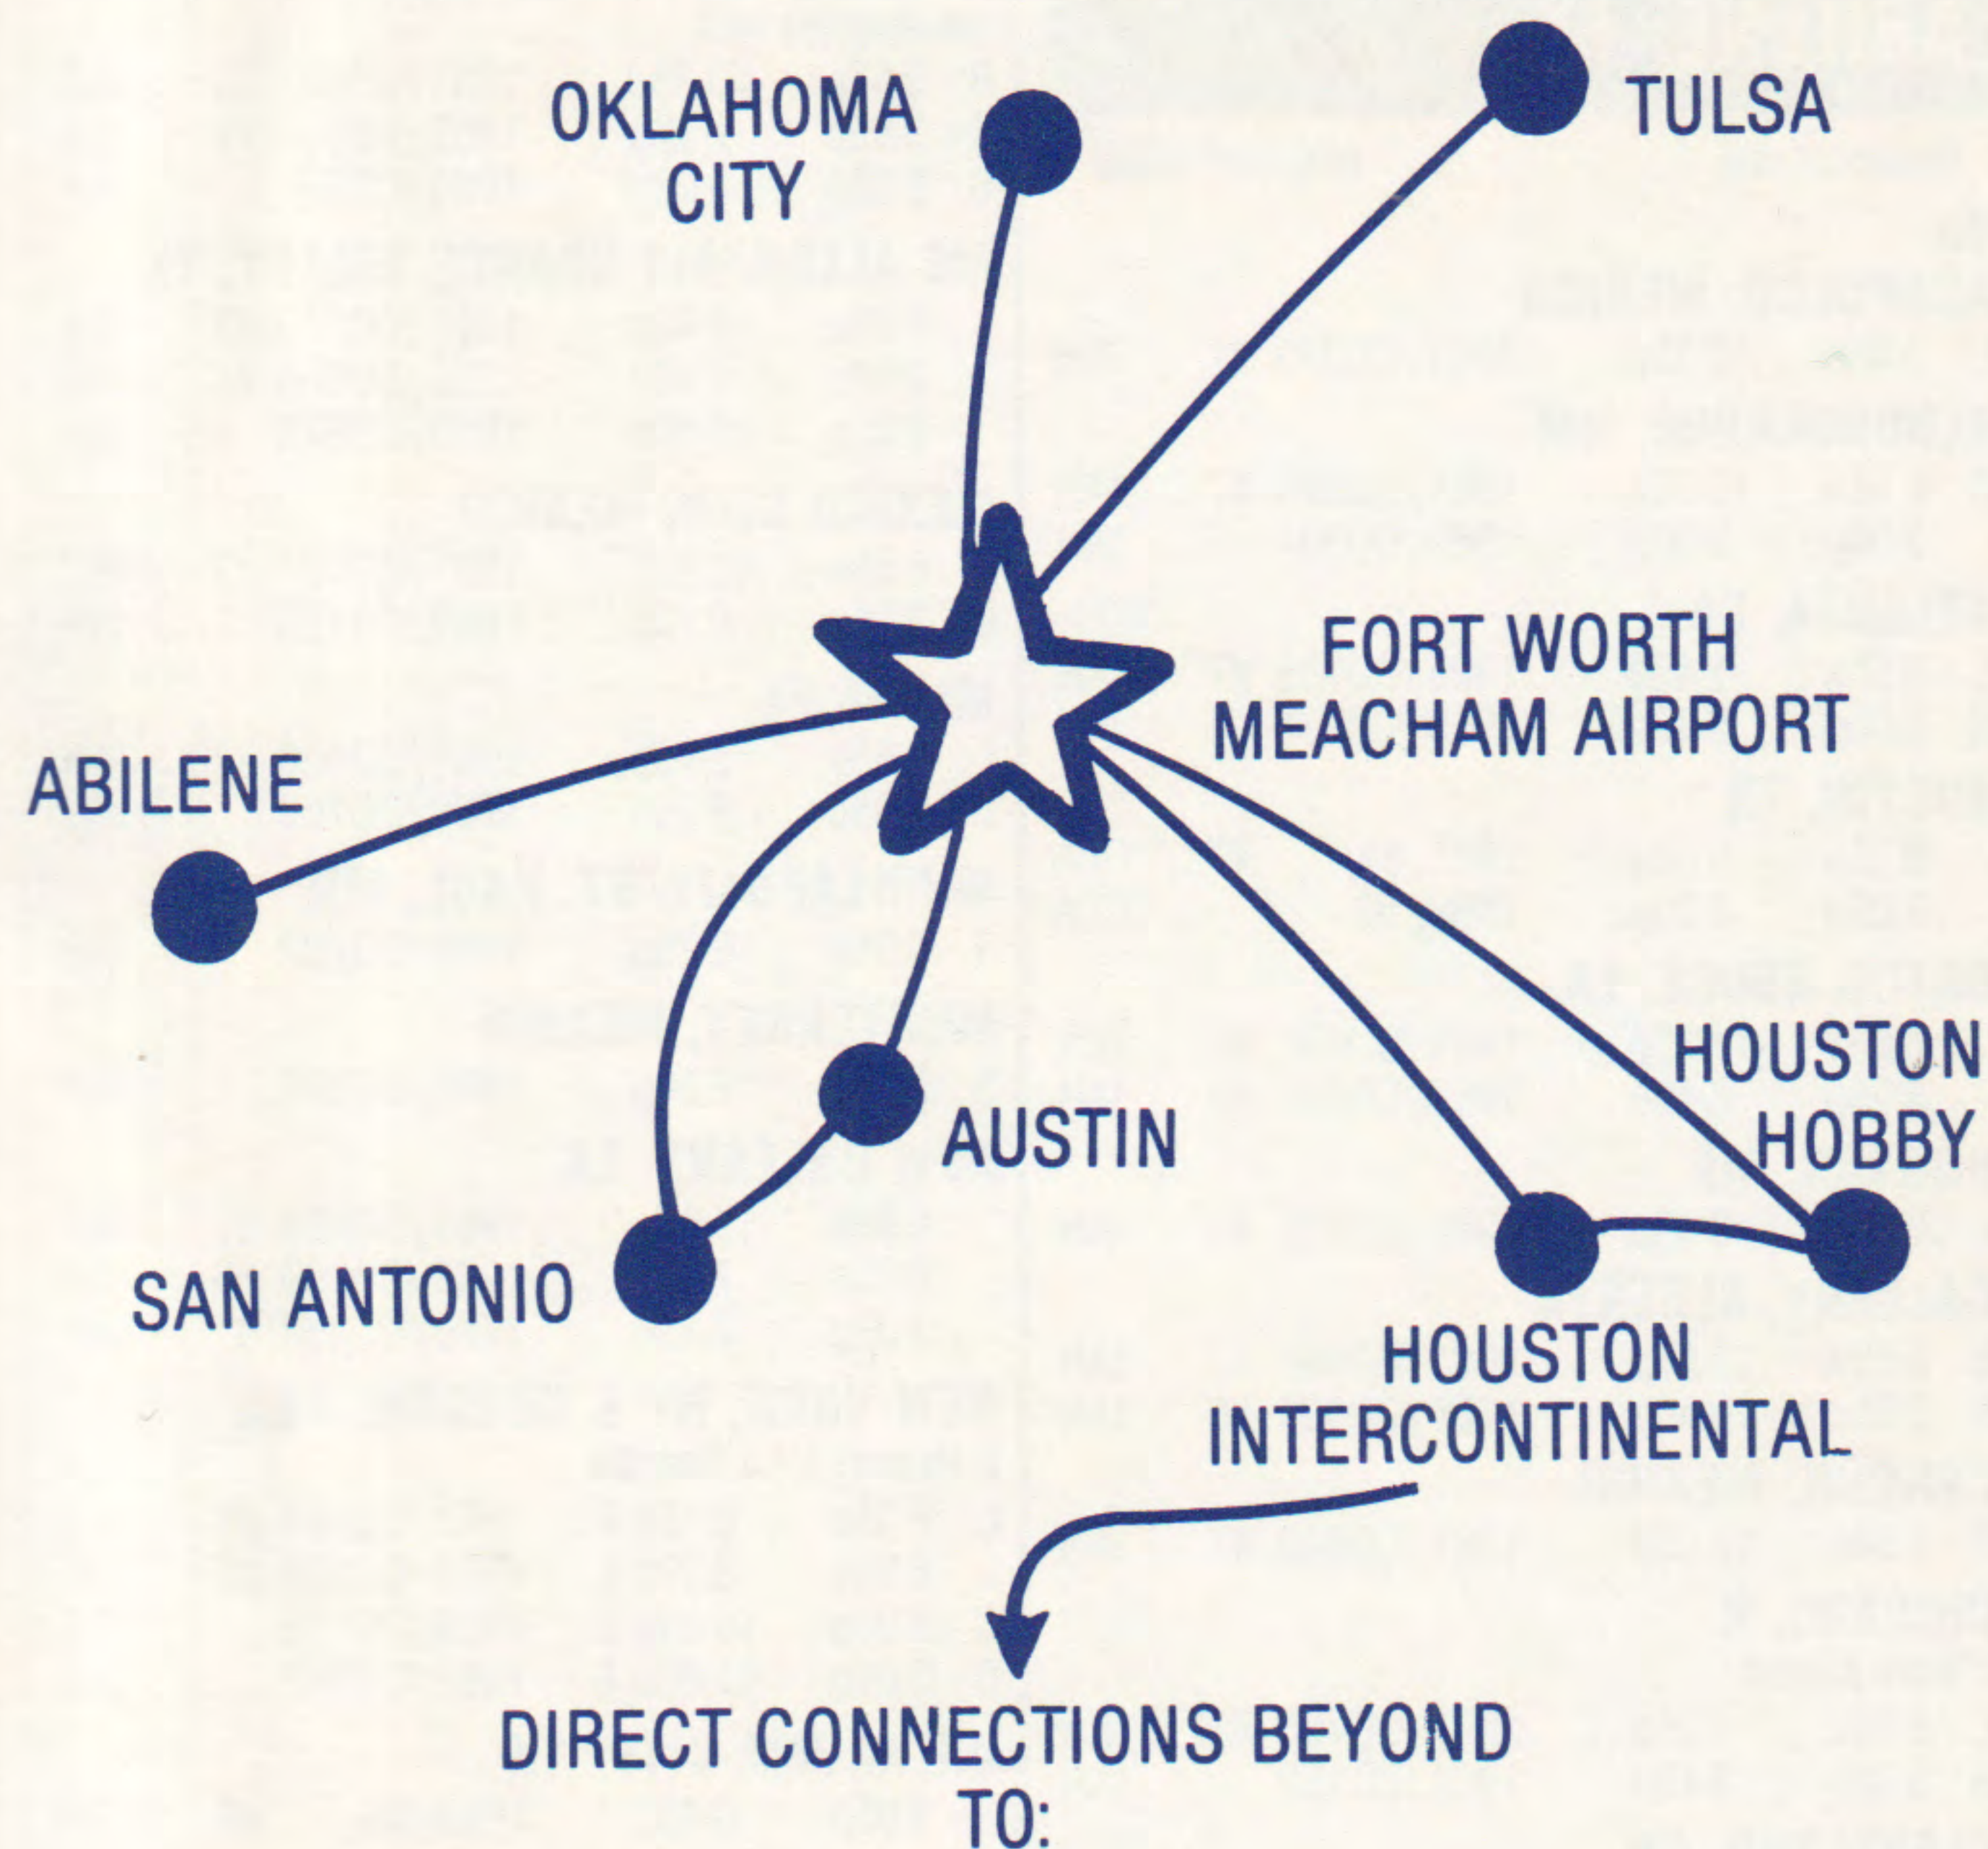

FORT WORTH AIRLINES

Sept. 4, 1985 Timetable

DIRECT CONNECTIONS BEYOND
TO:

ACAPULCO
ALBUQUERQUE
ATLANTA
BATON ROUGE
BOSTON
CALGARY
CANCUN
CHICAGO
CLEVELAND
CORPUS CHRISTI
COZUMEL
DENVER
DETROIT
EDMONTON
FT LAUDERDALE
JACKSONVILLE
KANSAS CITY
LAFAYETTE
LAS VEGAS
LONDON
LOS ANGELES
MCALLEN

To
AUSTIN, TX
12 55p 6 20p 11/59 FTW

FORT WORTH, TX
12 55p 2 00p 11 0

HOUSTON, TX
I-Intercontinental H-Hobby
12 55p 3 35p H 11 1
12 55p 5 20p I 11/1969 FTW

SAN ANTONIO, TX
12 55p 5 45p 11/59 FTW

From
WASHINGTON, D.C.

FORT WORTH AIRLINES

Sept. 4, 1985 Timetable

ACAPULCO
ALBUQUERQUE
ATLANTA
BATON ROUGE
BOSTON
CALGARY
CANCUN
CHICAGO
CLEVELAND
CORPUS CHRISTI
COZUMEL
DENVER
DETROIT
EDMONTON
FT LAUDERDALE
JACKSONVILLE
KANSAS CITY
LAFAYETTE
LAS VEGAS
LONDON
LOS ANGELES
MCALLEN

MEXICO CITY
MIAMI
MINNEAPOLIS
MONTEREY
NEW ORLEANS
NEW YORK
OMAHA
ORANGE COUNTY
ORLANDO
PENSACOLA
PHOENIX
PHILADELPHIA
PORTLAND
PUERTO VALLARTA
SALT LAKE CITY
SAN DIEGO
SAN FRANCISCO
SEATTLE
TAMPA
WASHINGTON, DC
WICHITA