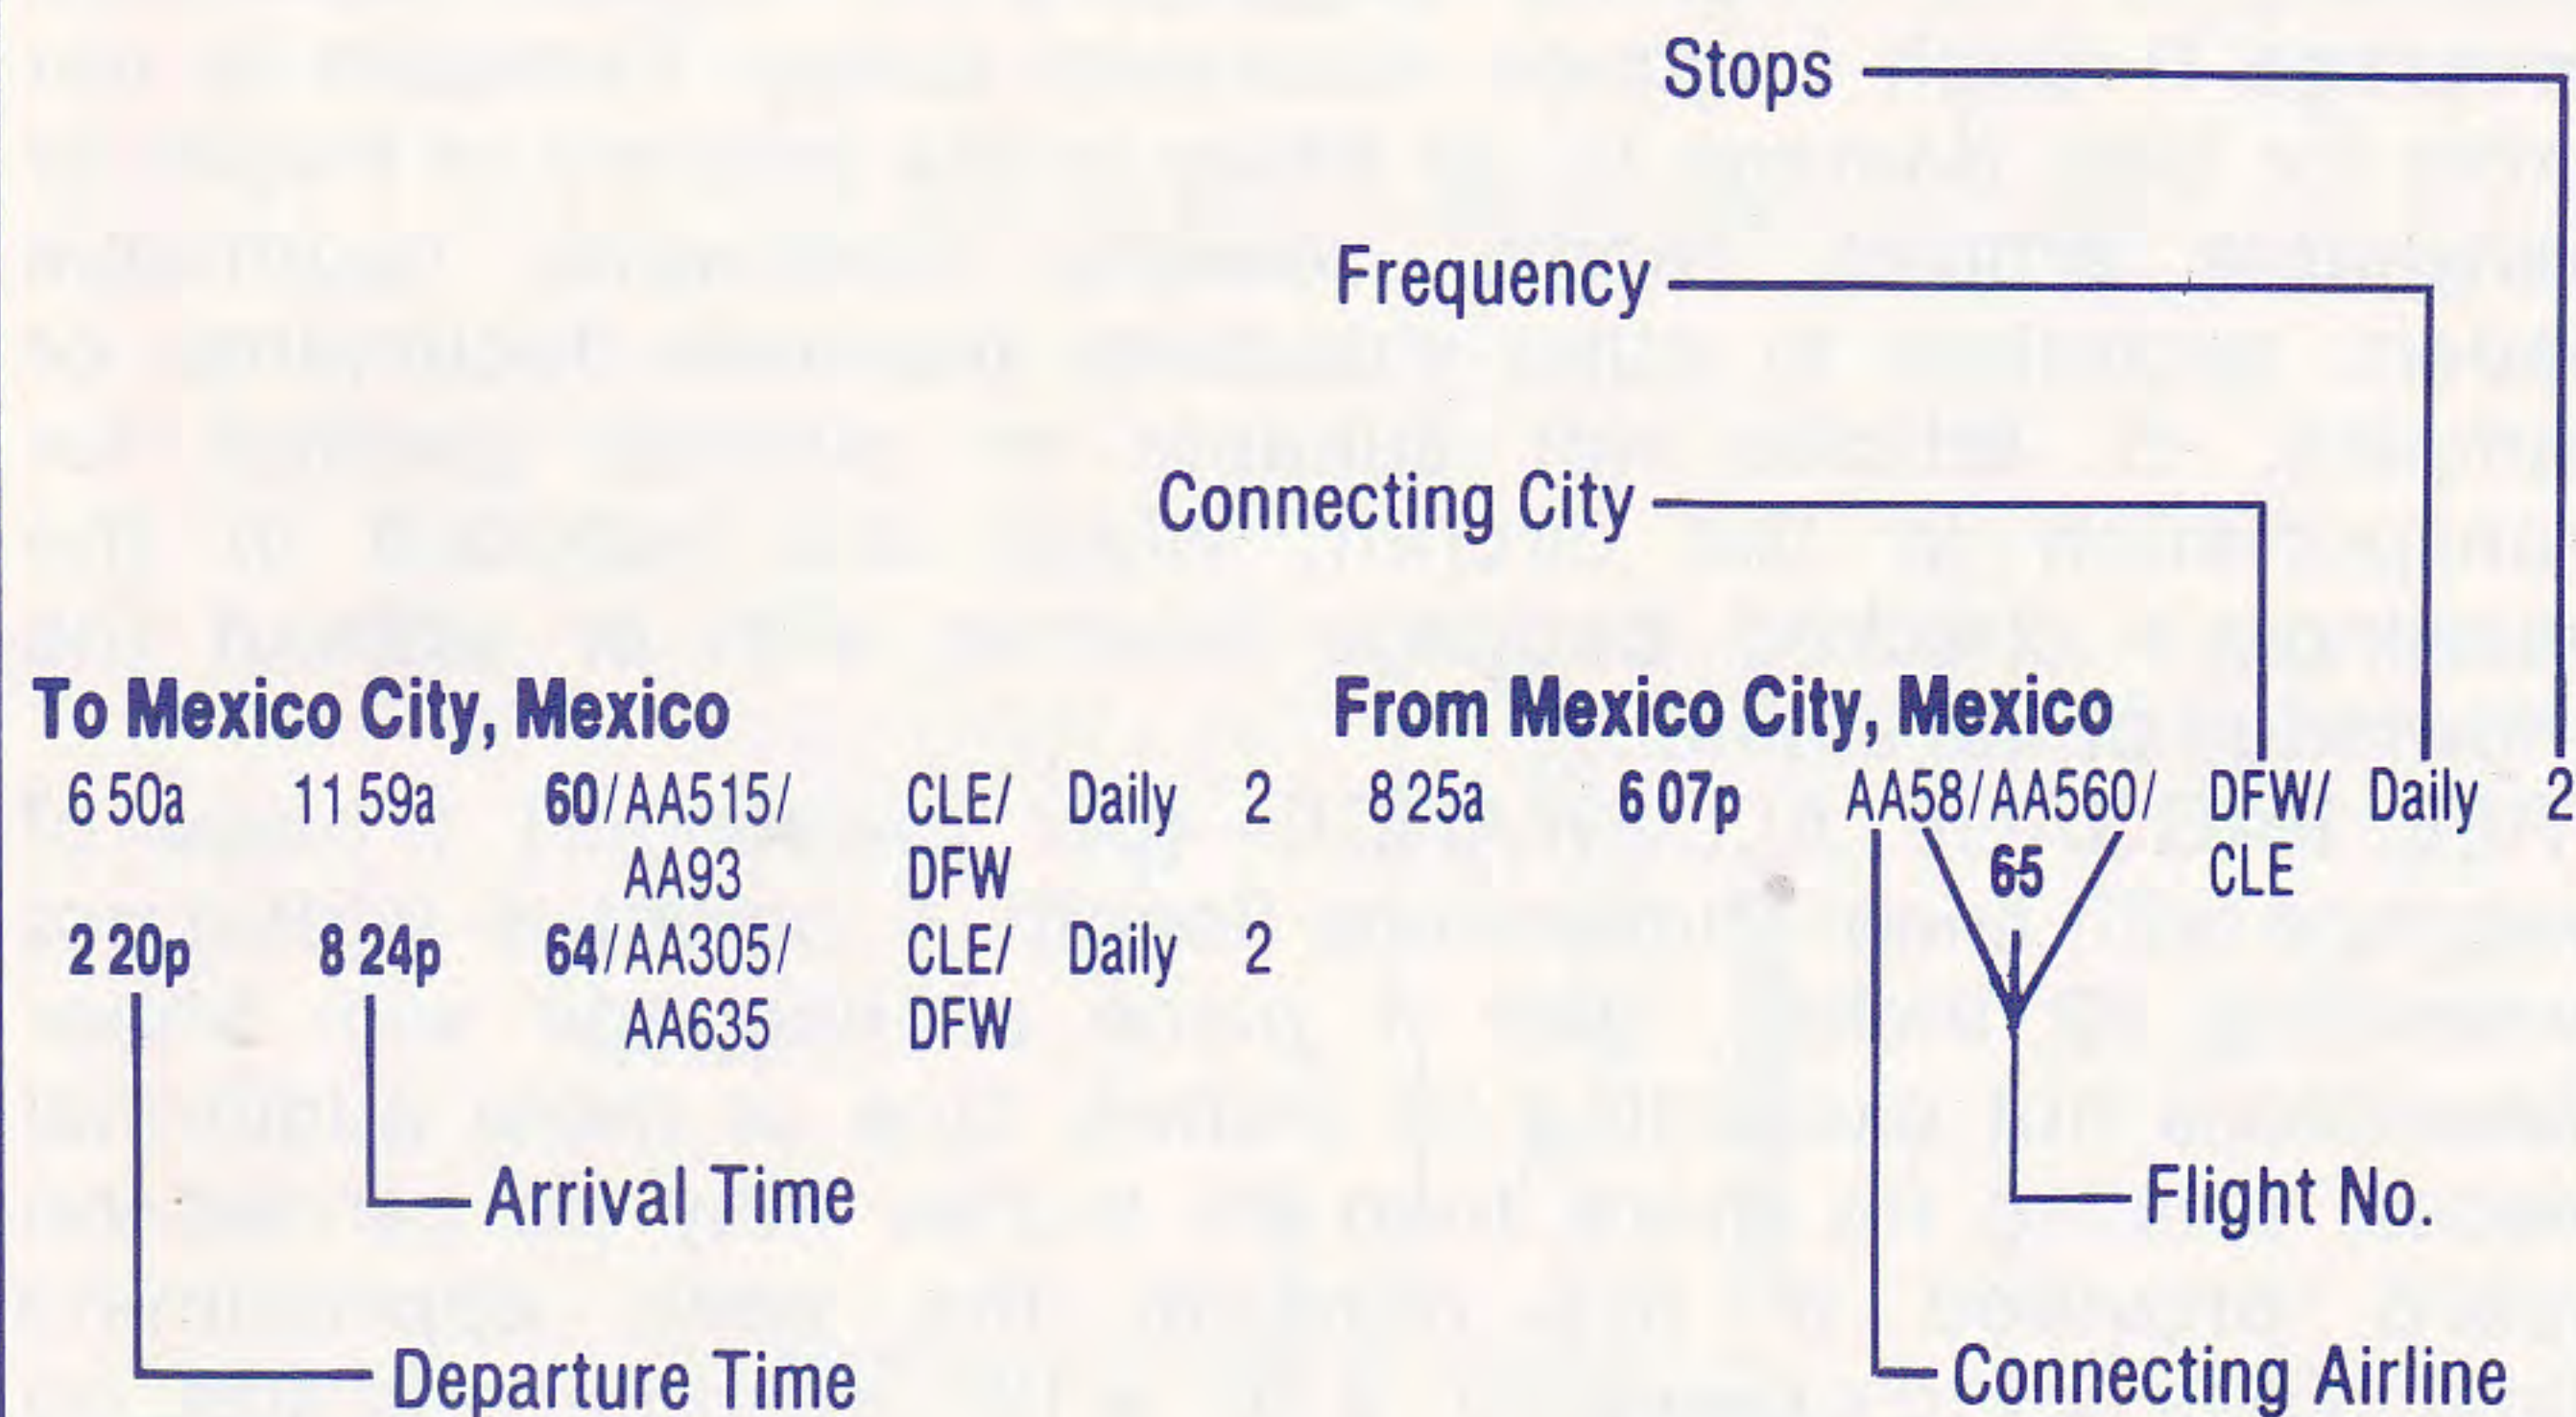

HOW TO USE

CONNECTING AIRLINE CODES

AA — American Airlines	FL — Frontier
AC — Air Canada	NW — Northwest Orient Airlines
AL — USAir	PI — Piedmont Airlines
BN — Braniff International	RC — Republic Airlines
CO — Continental Airlines	TW — TransWorld Airlines
DL — Delta Air Lines	UA — United Airlines
EA — Eastern Air Lines	WA — Western Airlines

CONNECTING CITY CODES

ATL — Atlanta	LAX — Los Angeles
BUF — Buffalo	LGA — New York (La Guardia)
CLE — Cleveland	MCI — Kansas City
DCA — Washington (Dulles)	ORD — Chicago
DEN — Denver	PIT — Pittsburgh
DFW — Dallas/Ft. Worth	STL — St. Louis
EWR — Newark