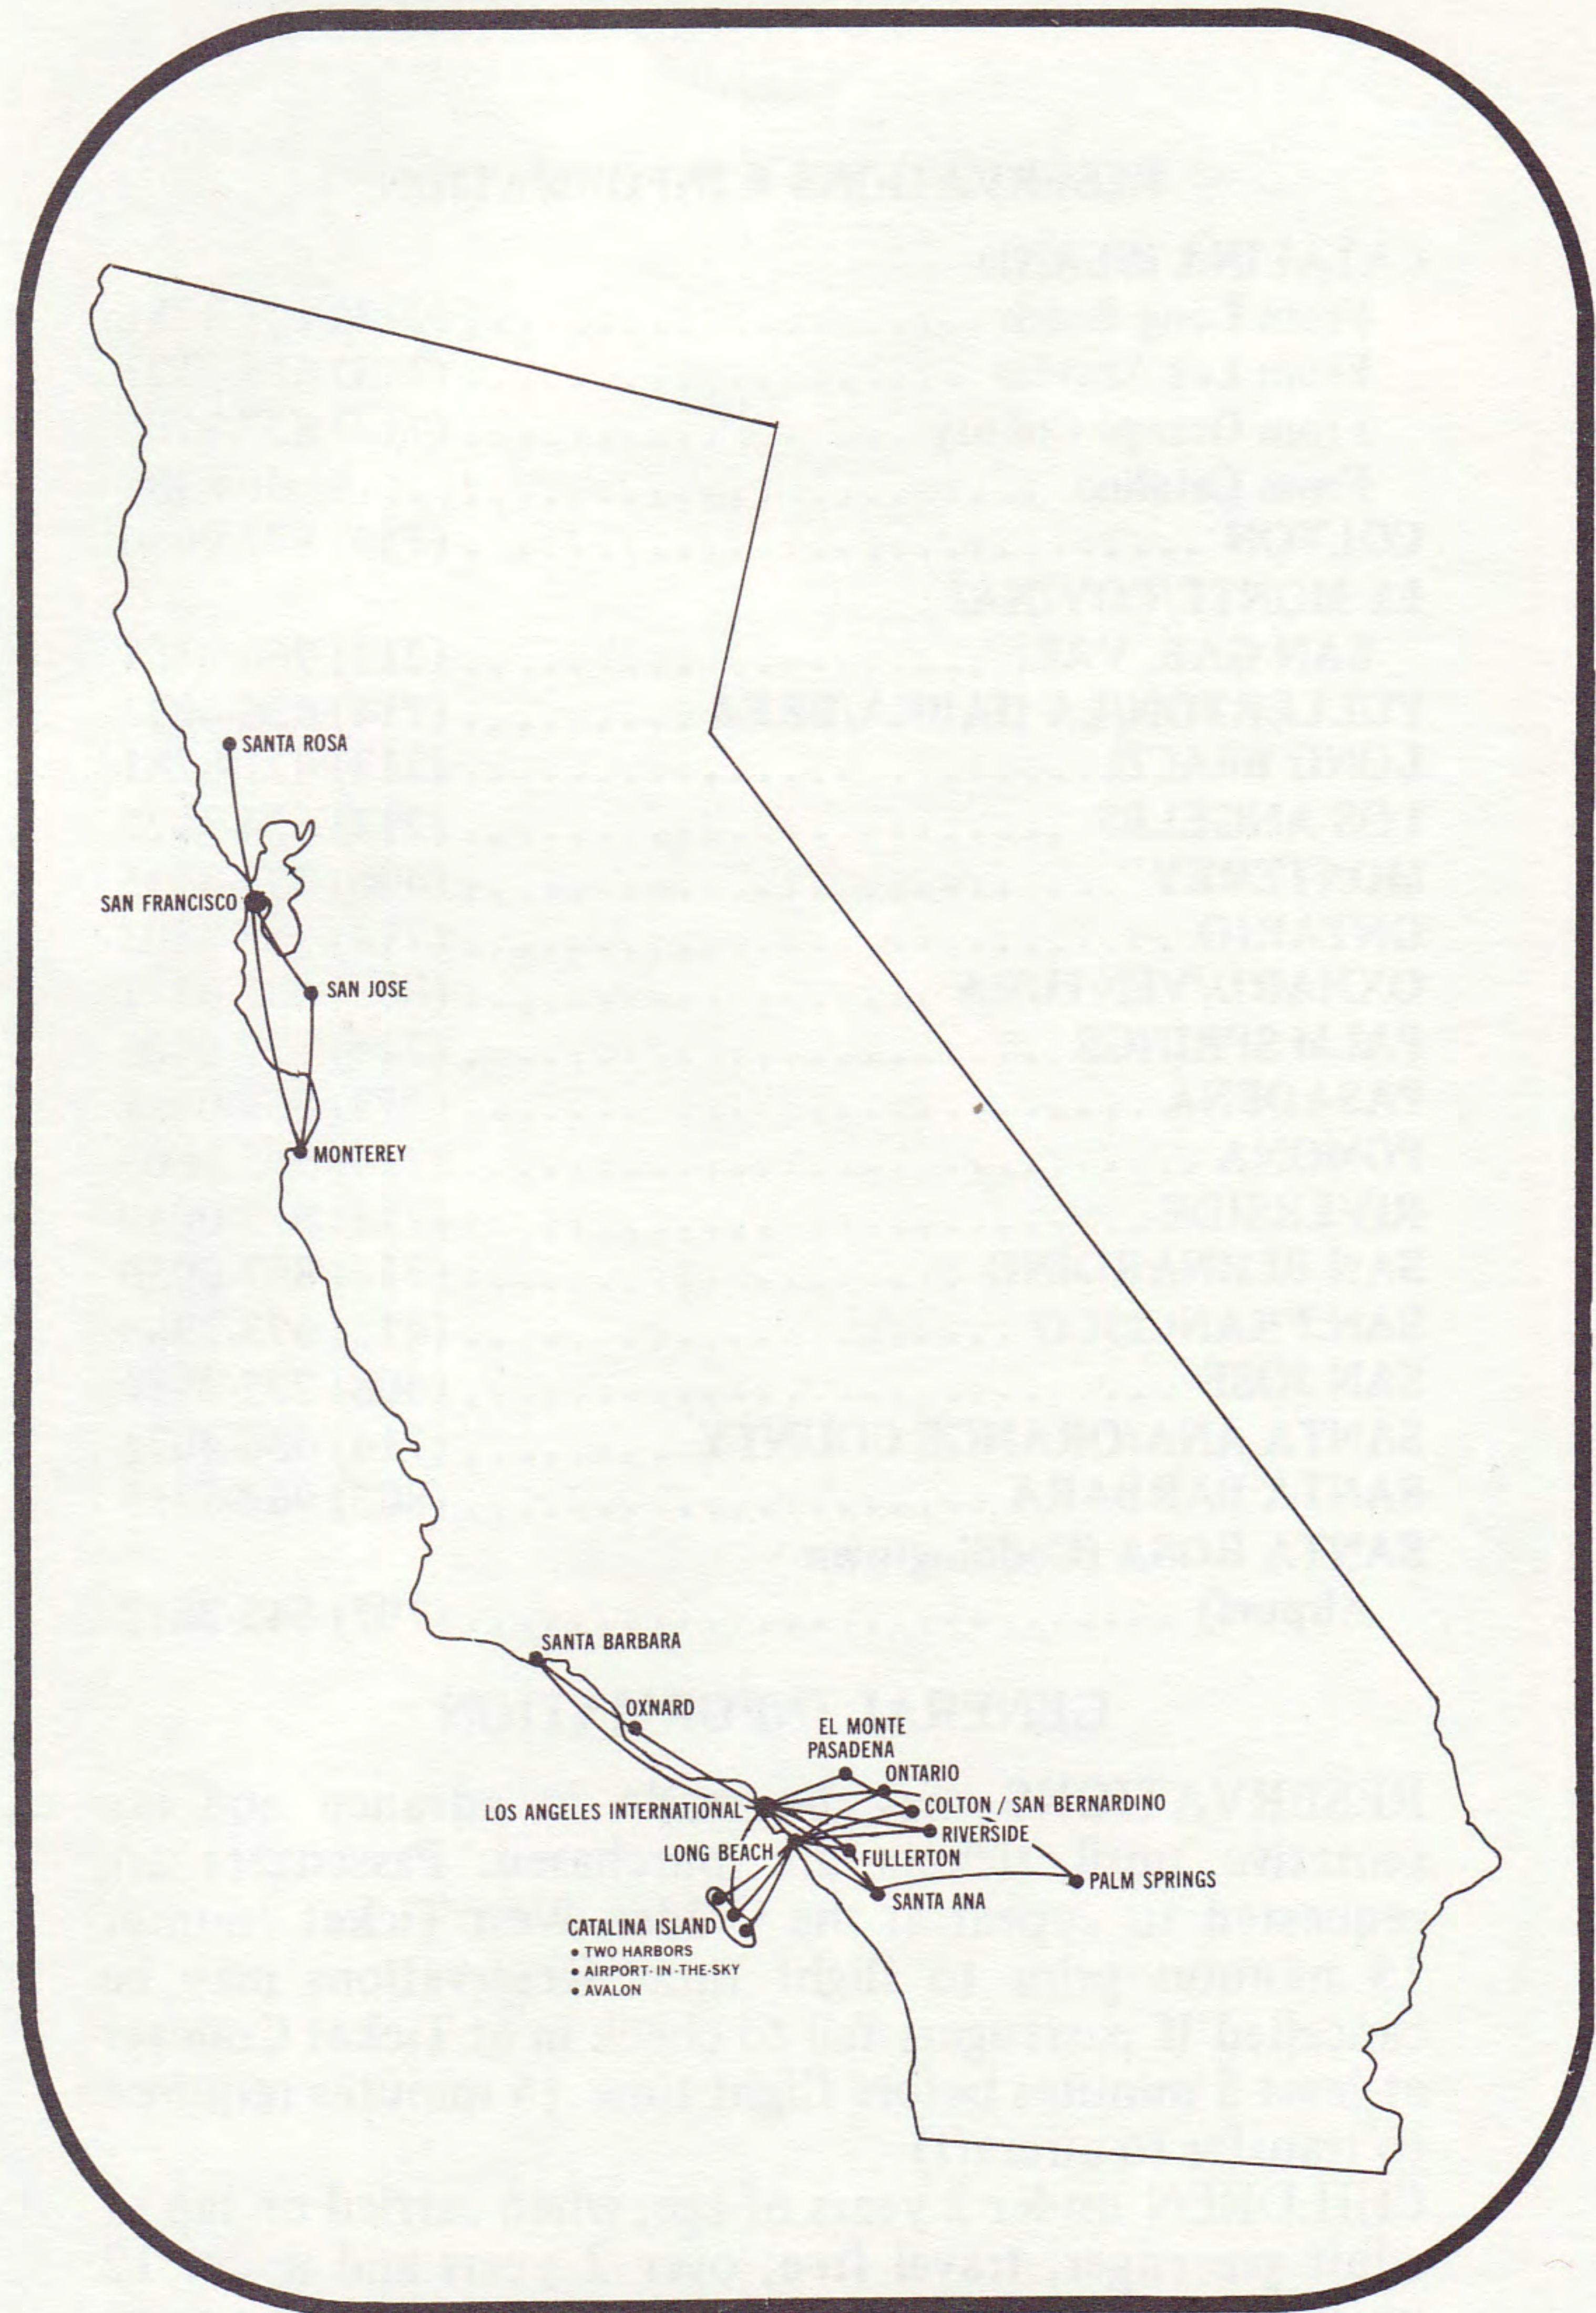

Golden West Airlines

Golden West Charter Aircraft

Available For . . .

- Conventioneers
- Executives
- Sportsmen
- Motion Picture Locations
- Women's Groups
- Real Estate Developers
- Students
- Fun Weekends

Twin-Turbo 19 Passenger DeHavilland Otters —
Fully Instrumented

Captain and 1st Officer

Information: Los Angeles (213) 420-1451
San Francisco (415) 673-2968

AIR FREIGHT

AIR FREIGHT (213) 420-1451

FOR INFORMATION CALL:
Your Local GOLDEN WEST
Station Manager . . .

Air Freight Service is now available on all
scheduled flights. Direct connections to
all airlines and air freight forwarders.

Special flights —
cargo charters to all points.

GOLDEN WEST
4237 Donald Douglas Dr.
Long Beach, Calif. 90808
(213) 420-1451

Notice to Our Customers

Passengers may not be carried for passage
solely between San Francisco and San Jose.

Golden West Airlines Inc.

General Office:
4237 Donald Douglas Dr., Long Beach, Calif. 90808
(213) 420-1451

(See back page for reservation numbers.)