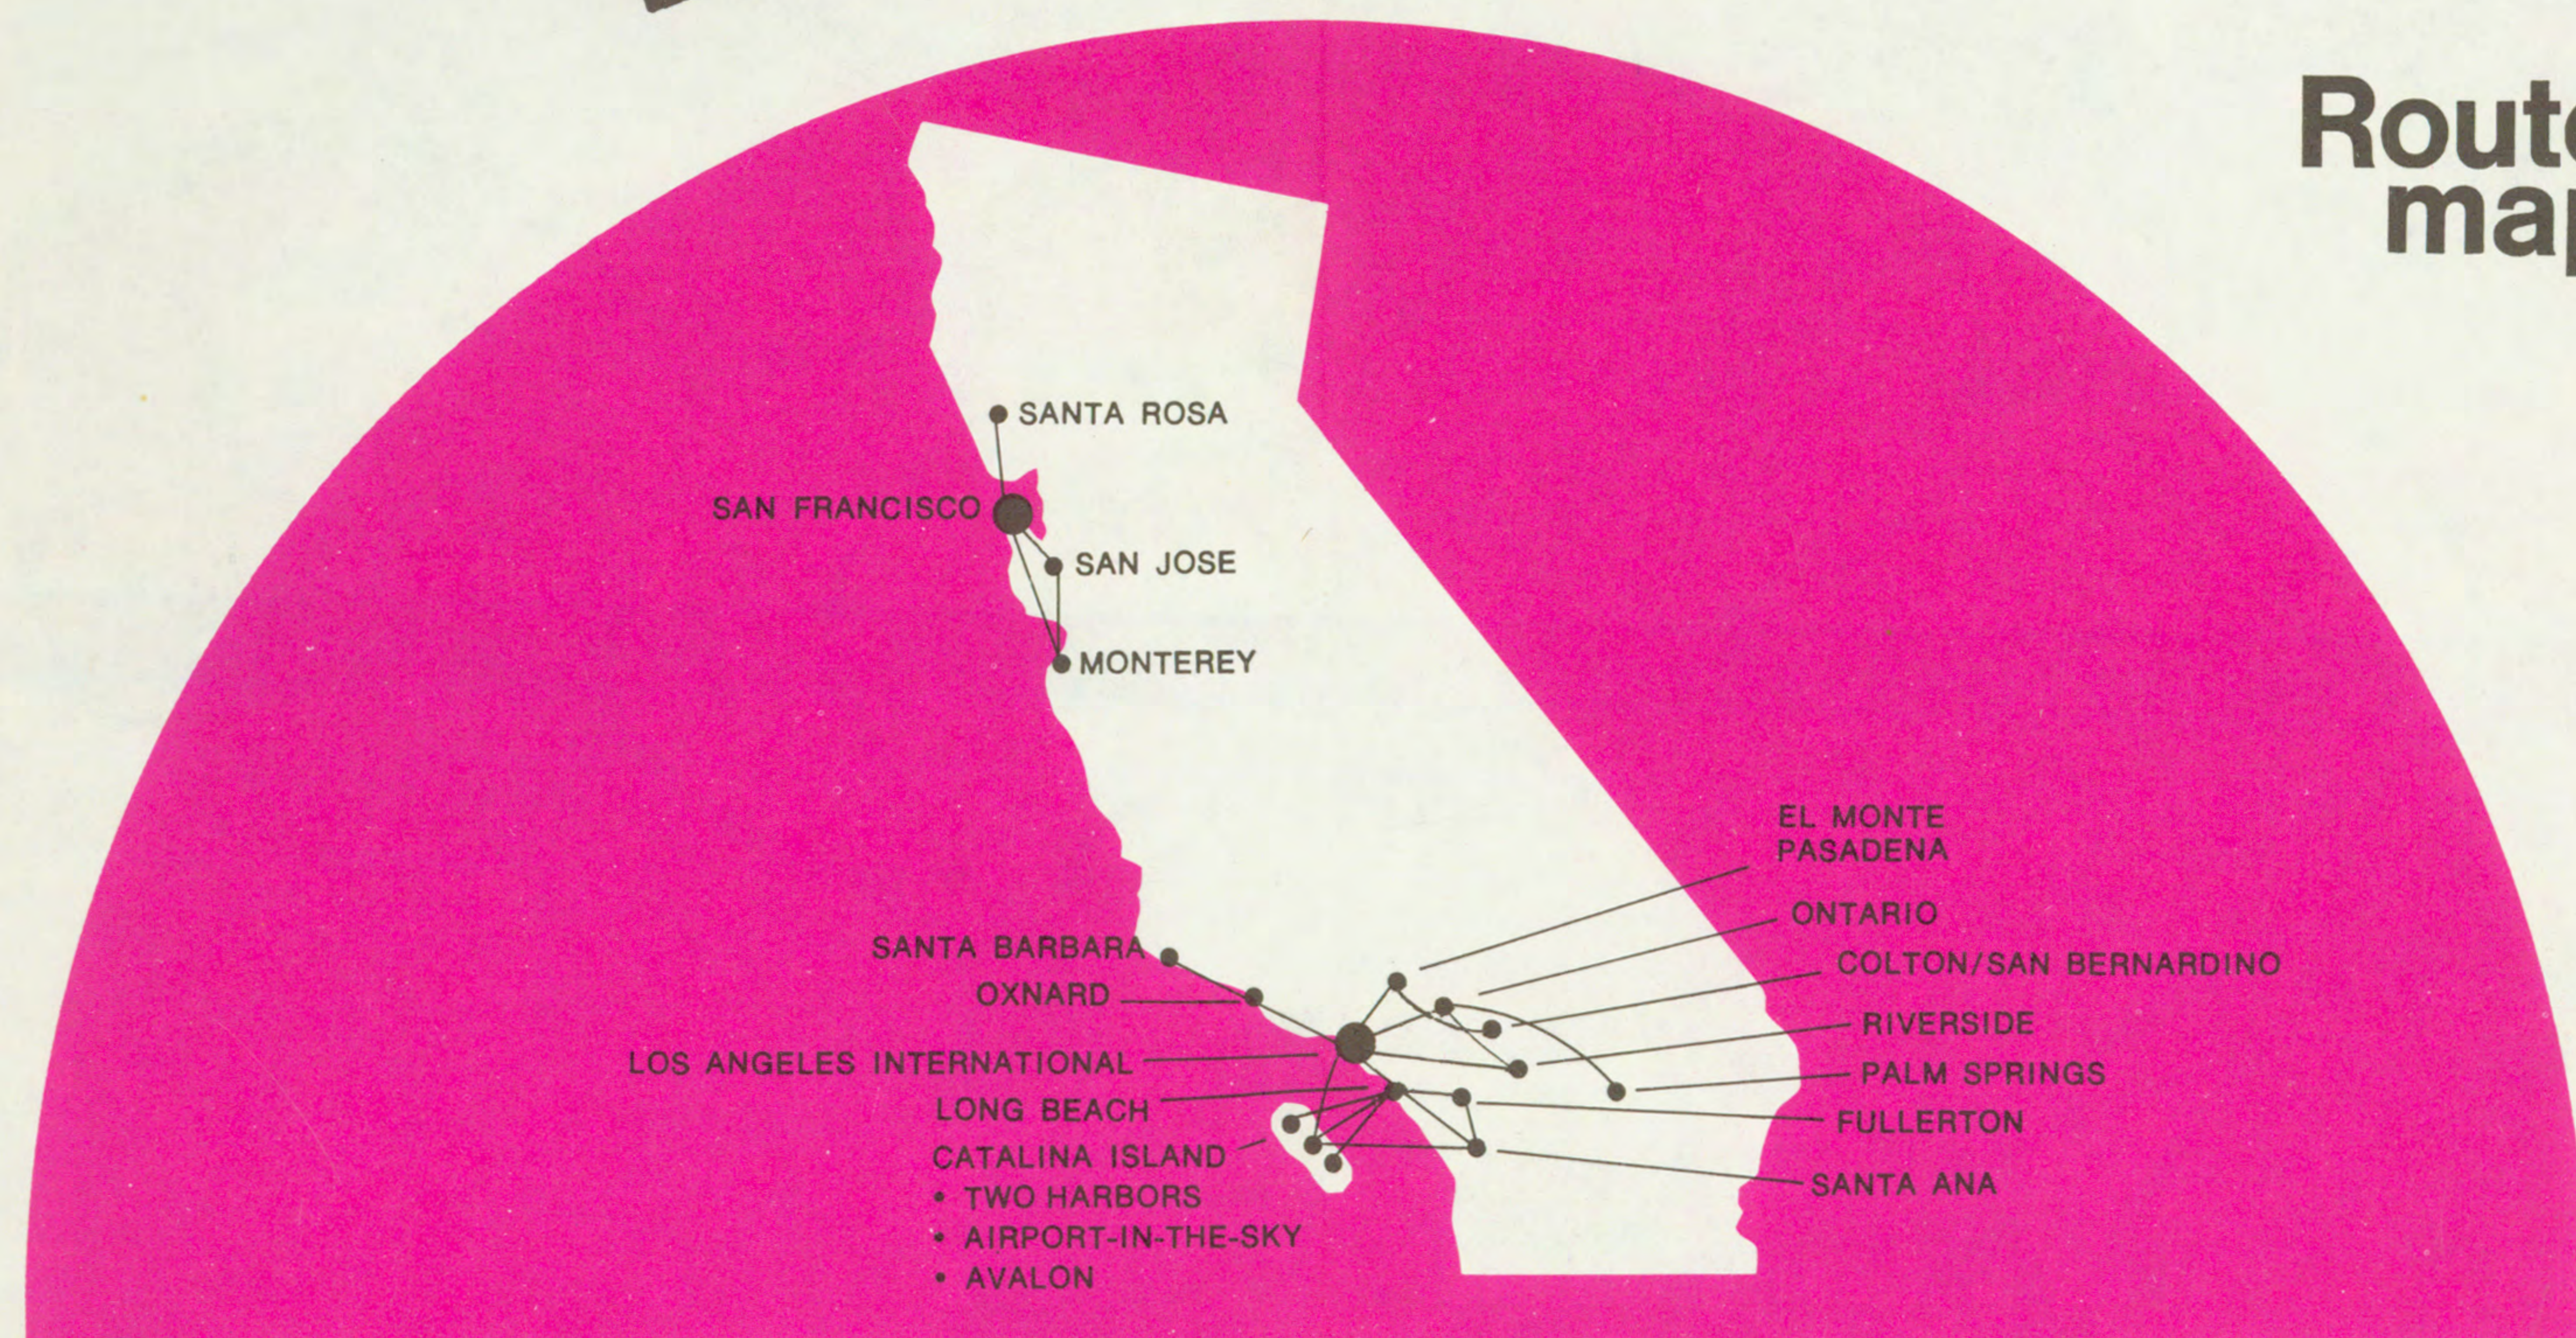

## Golden West/High-freight!

Why the only thing that kept the corrugated carton  
 from smiling was its stiff upper lid.

That's what happens when you offer something  
 as good as our new High-Freight service.  
 Available on all our scheduled flights, it's the  
 quickest, most convenient way to get your  
 packages to connecting flights, to other freight  
 forwarders, or simply from one Golden West  
 city to another. And now there's High-Freight  
 charter service, too. So call (213) 420-1451 and  
 learn how your freight can find happiness  
 on Golden West.

Smiling cartons even? Well no, not really.  
 But we swear a small crate giggled once when  
 it heard that it didn't have to ride from  
 Riverside to Oxnard anymore in the back  
 of a truck.

## Route map

## Golden West/Charter!

The real reason the lusty old sultan brought along all 18 harem honeys.

No, no. It's not what you're thinking at all. And you should be ashamed for having thoughts like that.

This sultan's not just a lusty old devil. He's a smart old devil, too. He knows that groups of 19 can charter a Golden West twin prop-JET and fly anywhere within a 150-mile radius for only \$13 each. Call (213) 420-1451 for the full story.