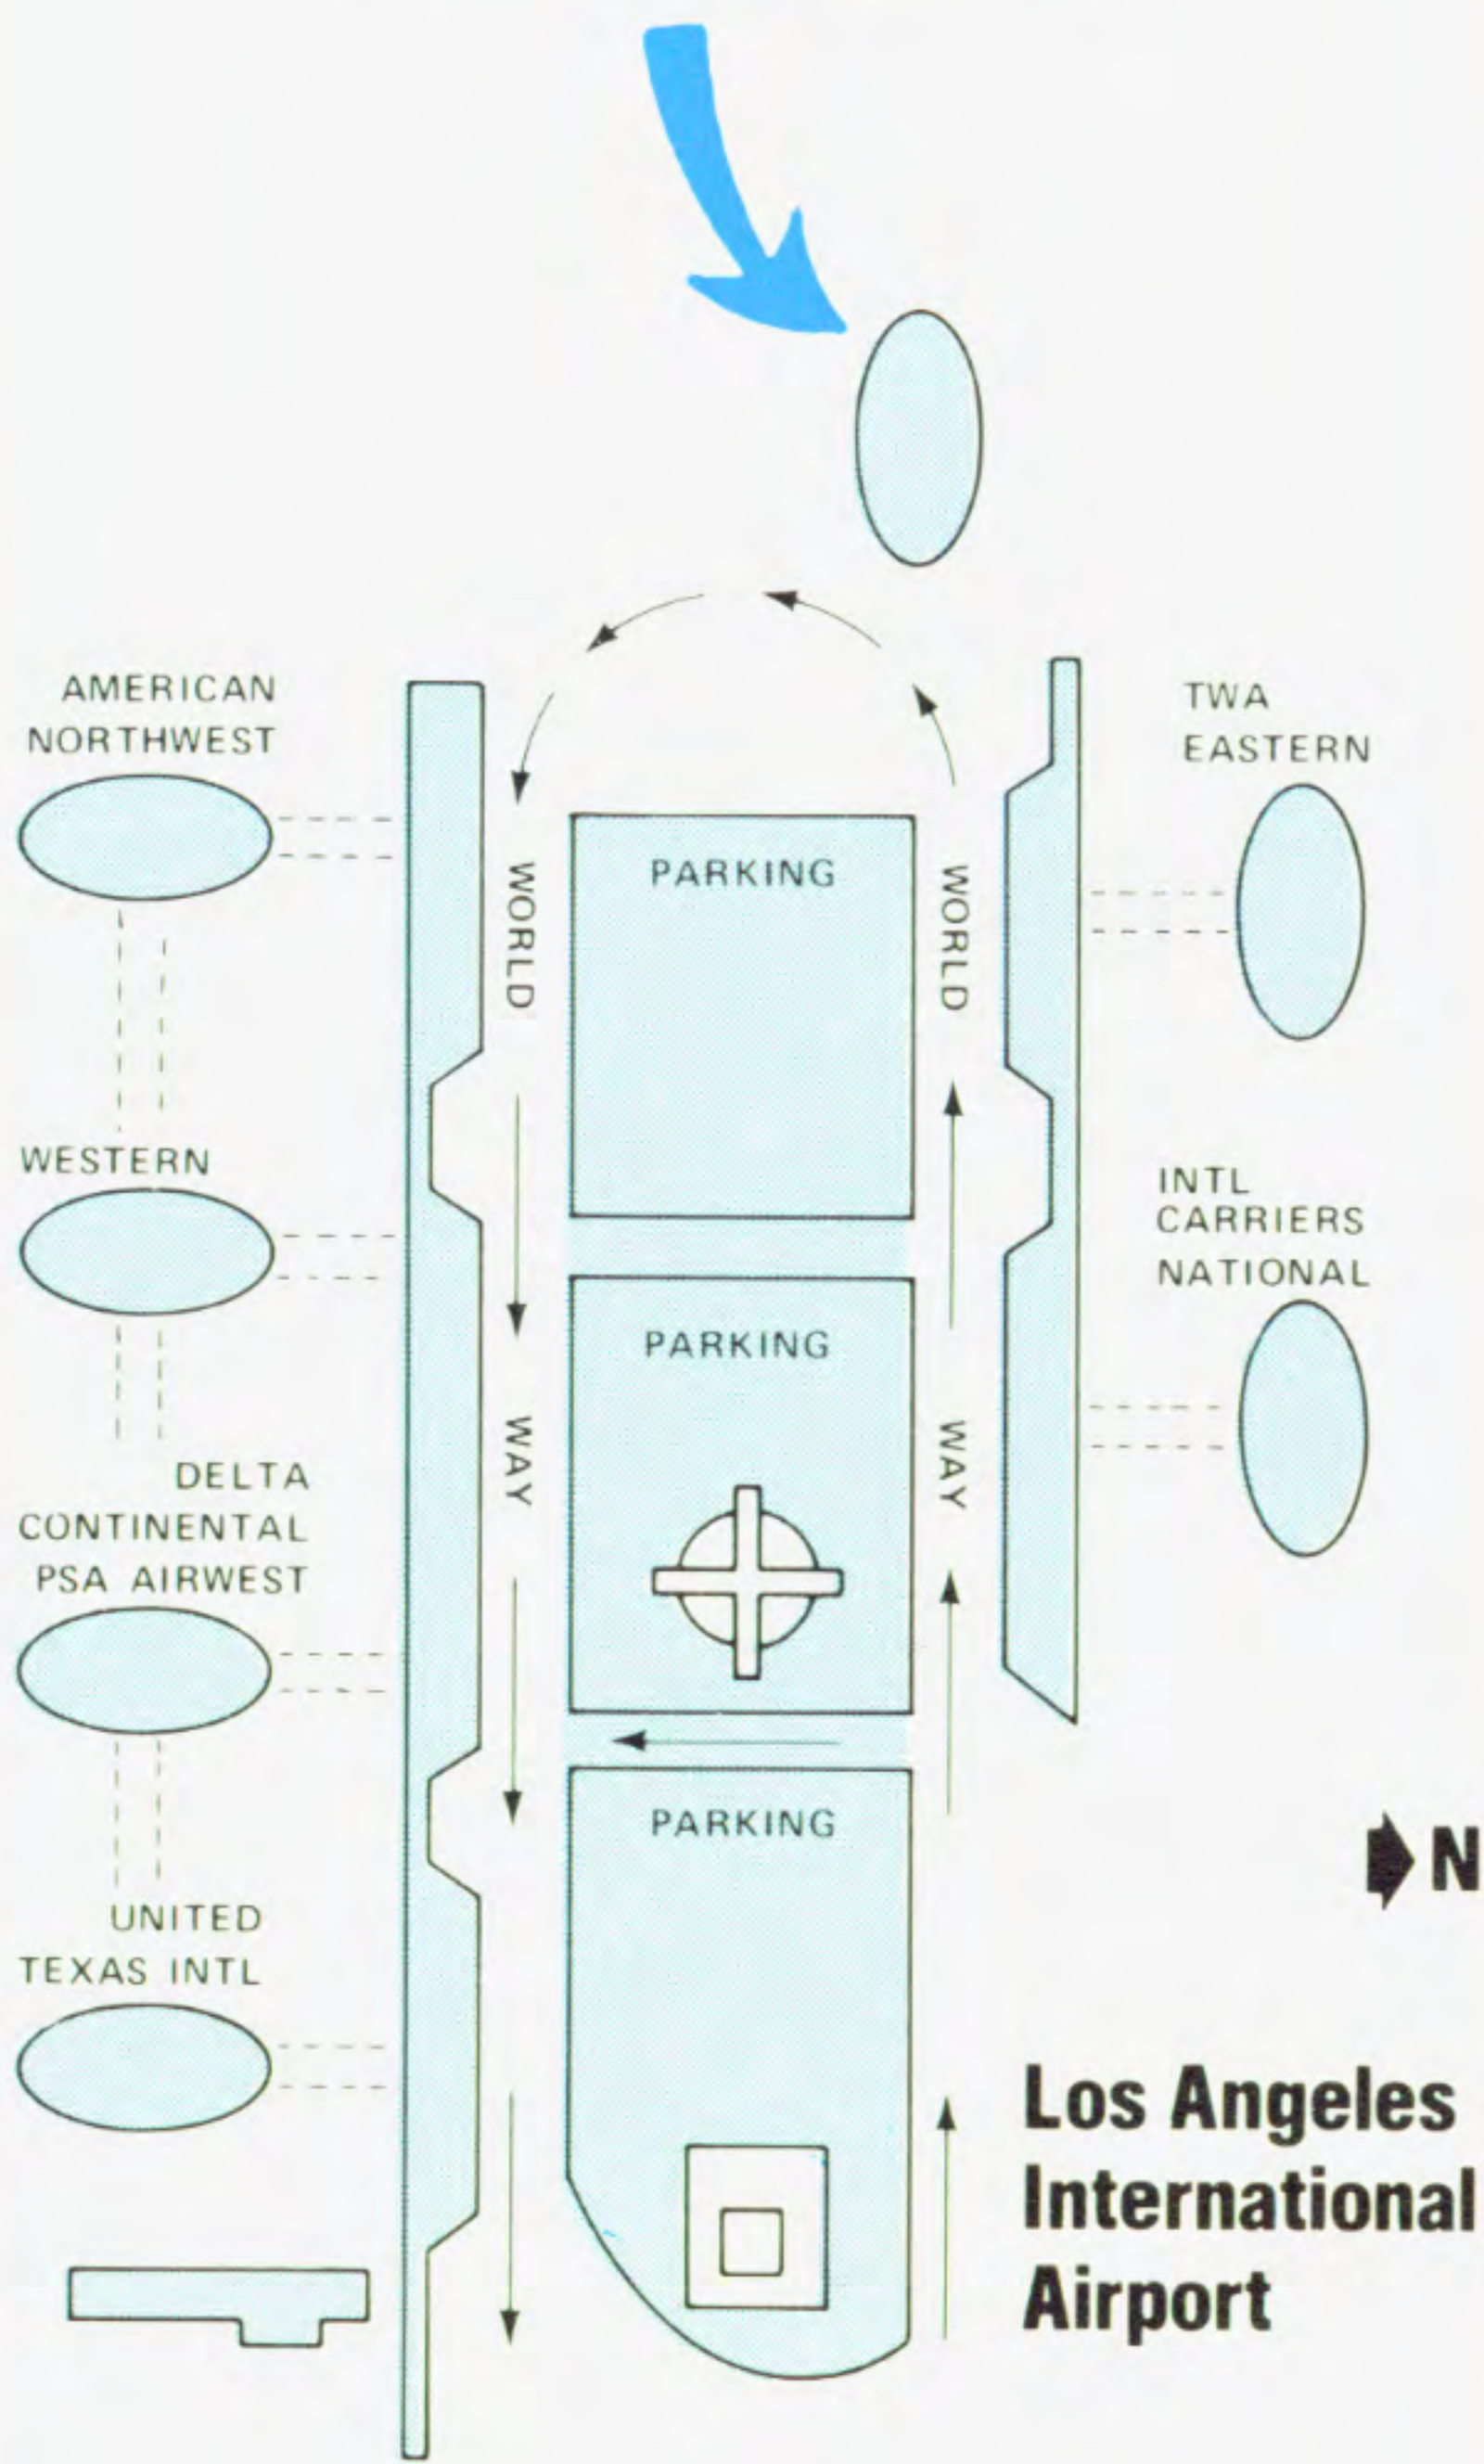

Golden West Airlines

COMPLETE SYSTEM QUICK REFERENCE FLIGHT SCHEDULE

Designator GW

Golden West Airlines COMMUTER TERMINAL

LOCAL ON-LINE INTRA-STATE FARES

ONE-WAY PASSENGER FARES — IN DOLLARS & CENTS PER PERSON											
Type of Fare		BETWEEN AND FARE									
AND	BETWEEN	CIB	FUL	IYK	LAX	MHV	ONT	OXR	RAL	SNA	SBA
CATALINA IS.*		✓									
FULLERTON	FUL	18.20									
INYOKERN	IYK	34.41	29.63								
LOS ANGELES	LAX	12.23	10.15	25.66							
MOJAVE	MHV	23.30	20.37		14.69						
ONTARIO	ONT	23.30	20.37	32.41	13.62						
OXNARD	OXR	22.00	20.37	32.41	13.62	24.07	24.07				
RIVERSIDE	RAL	20.00		34.26	14.09		8.00	24.07			
SANTA ANA	SNA	12.50	8.00	30.56	12.70	23.15	23.15	21.30			
SANTA BARBARA	SBA	27.00	21.00	34.26	15.94	25.00	25.00	8.00	26.85	25.00	
SAN BERNARDINO**SBT		25.15	25.00		14.55		8.00	23.15	8.00		26.85
TEHACHAPI	TSP				17.66						