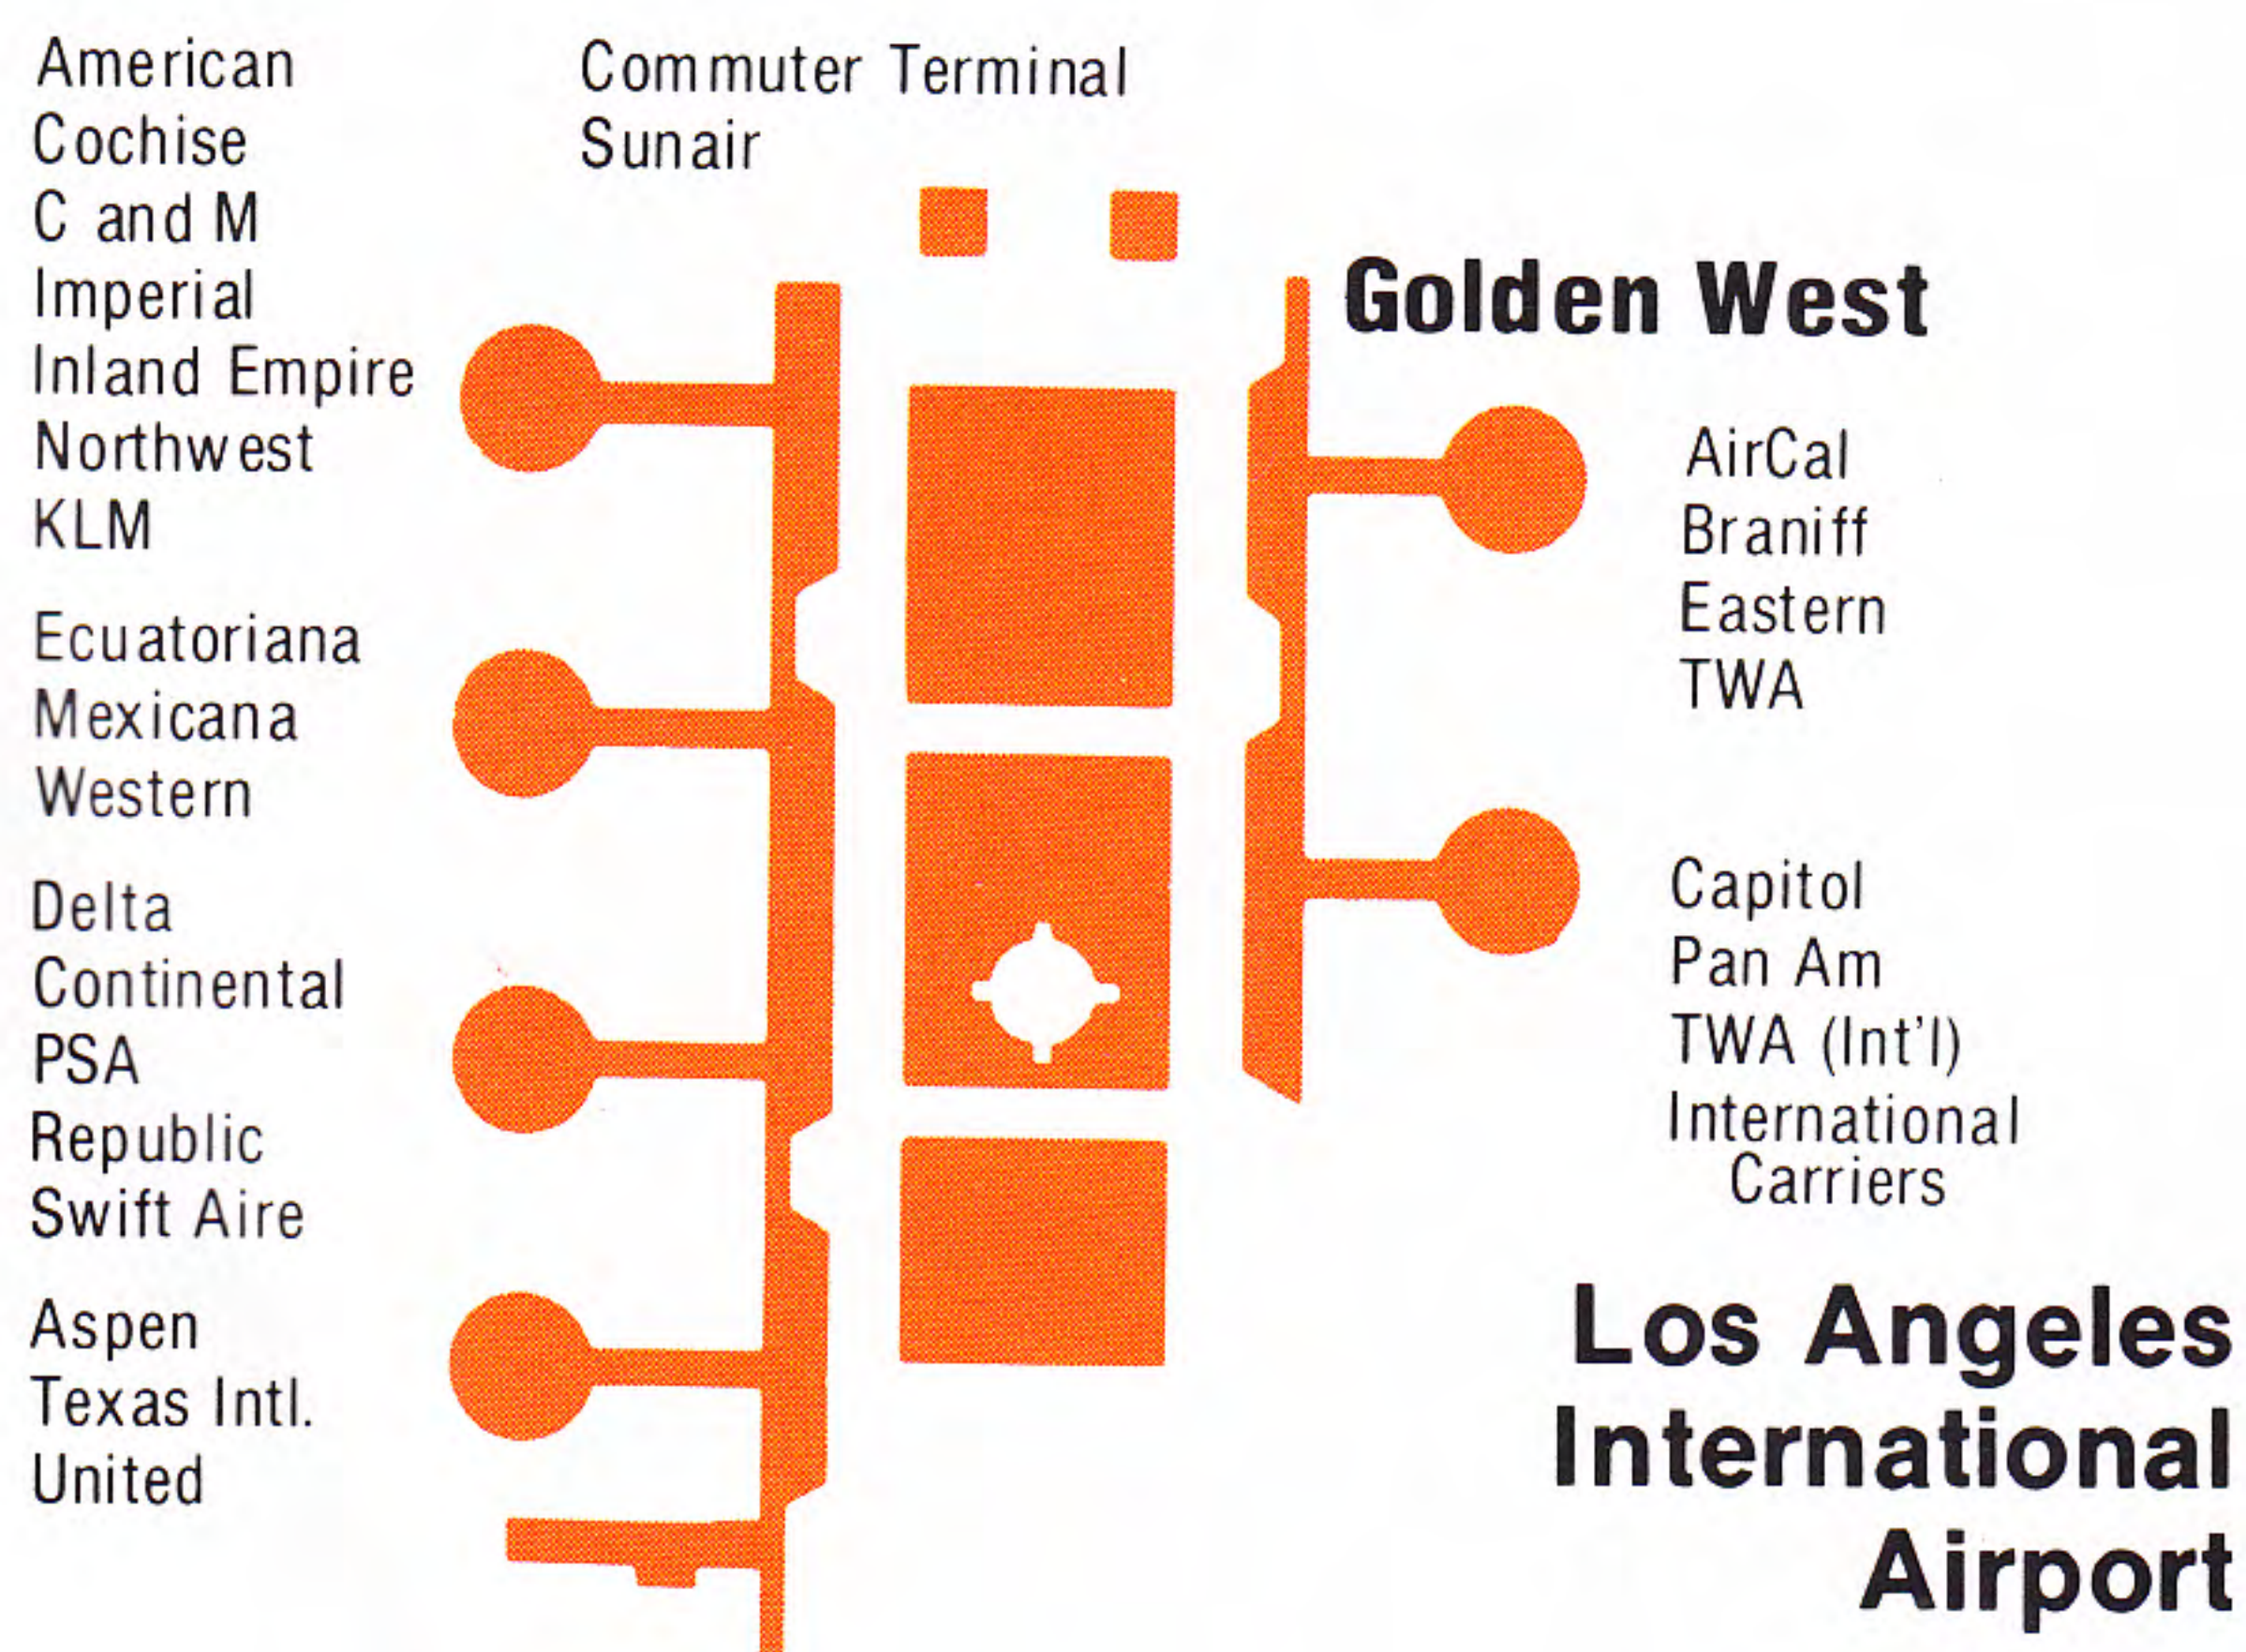

GOLDEN WEST AIRLINES

System Timetable
Effective July 29, 1981

***New
Fresno and
San Francisco
Service***

GOLDEN WEST AIRLINES

System Timetable
Effective July 29, 1981

New Service...

San Francisco—July 29 1981. Non-stop from Santa Barbara and Lake Tahoe.
Fresno—July 29, 1981. Non-stop from Orange County and Lake Tahoe.

**New
Fresno and
San Francisco
Service**

**GOLDEN WEST
AIRLINES**

**EFFECTIVE JULY 29, 1981
ALL TIMES SHOWN ARE LOCAL**

Leave	Arrive	Flight Freq. No.	Via/ Stops Equip.	Remarks	Leave	Arrive	Flight Freq. No.	Via/ Stops Equip.	Remarks
-------	--------	------------------	-------------------	---------	-------	--------	------------------	-------------------	---------