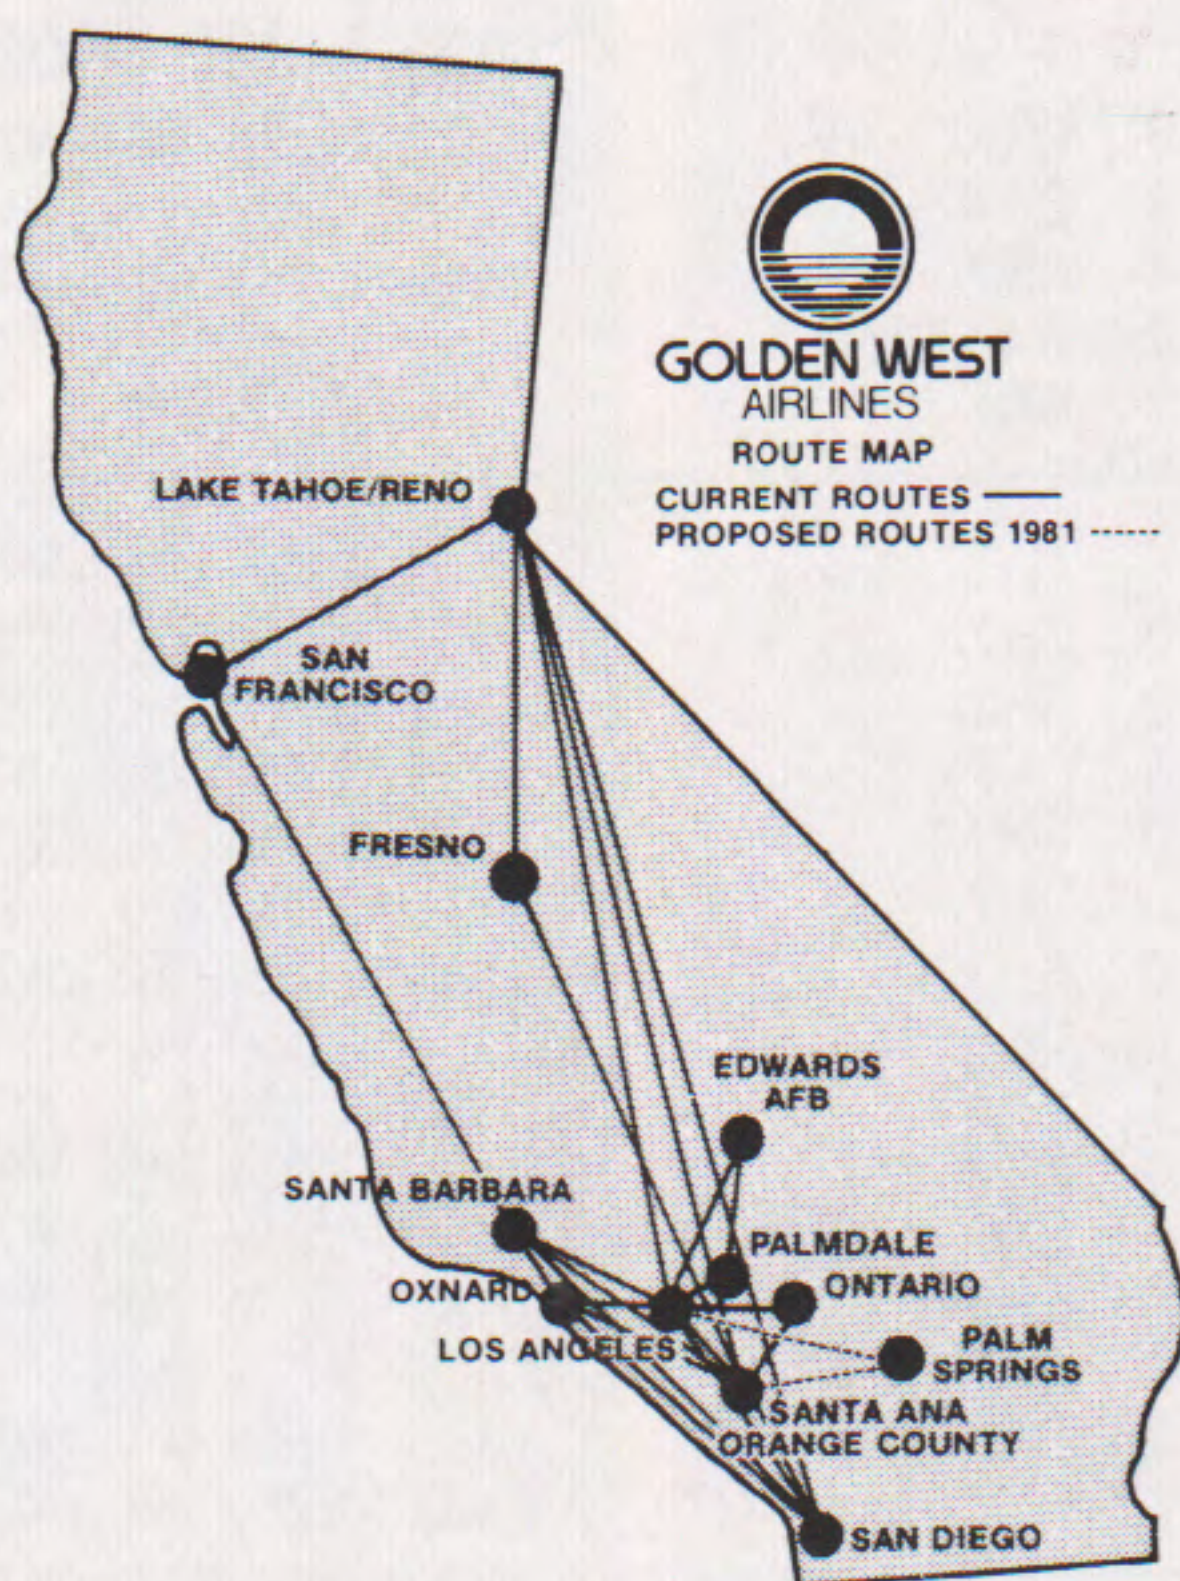

RESERVATIONS AND INFORMATION

CARLSBAD	(800) 252-9181
COLTON	(714) 877-0050
EL MONTE	(213) 579-1525
FRESNO	(209) 255-3757
FULLERTON	(714) 979-8000
LAKE TAHOE	(702) 588-5195
LANCASTER	(800) 252-9181
LOS ANGELES	(213) 930-2200
MONTEREY (Effective 10/25/81)	(408) 372-2300
ONTARIO	(714) 983-9777
ORANGE COUNTY	(714) 979-8000
OXNARD/VENTURA	(805) 647-8000
PALOMAR	(800) 252-9181
RIVERSIDE	(714) 687-7011
SAN BERNARDINO	(714) 877-0050
SAN DIEGO	(714) 235-0764
SAN FRANCISCO	(415) 239-7920
SANTA BARBARA	(805) 964-6255

AIRFREIGHT - BAGGAGE INFORMATION

Airport	Phone:
FRESNO	(209) 255-1667
LAKE TAHOE	(916) 544-6280
LOS ANGELES	(213) 646-3955
ONTARIO	(714) 983-6517
ORANGE COUNTY	(714) 540-7407
OXNARD	(805) 985-0900
SAN DIEGO	(714) 231-7337
SAN FRANCISCO	(415) 877-0238
SANTA BARBARA	(805) 964-3019

ANNOUNCING THE LAX-XPRESS FARE
$40 round trip guaranteed to SNA, ONT or OXR or we'll fly you free!

No reservations required. Just walk up to the Golden West ticket counter at LAX at least 30 minutes prior to any scheduled morning departure for Orange County, Ontario or Oxnard. We'll guarantee your departure flight and reserve your return flight at the same time. (Return flights must be after 5:00 pm and within 3 days (72 hours) of your LAX departure.) If all morning flights happen to be sold out, we'll book you on the next available departure free! Plus LAX-XPRESS special rental car discount at your destination—Orange County, Ontario or Oxnard.

THRIFTY RENT-A-CAR— FROM $22 A DAY!*
*Unlimited mileage. Rental car must be returned to same airport from which it was rented

GET OUT OF TOWN BY SUNDOWN