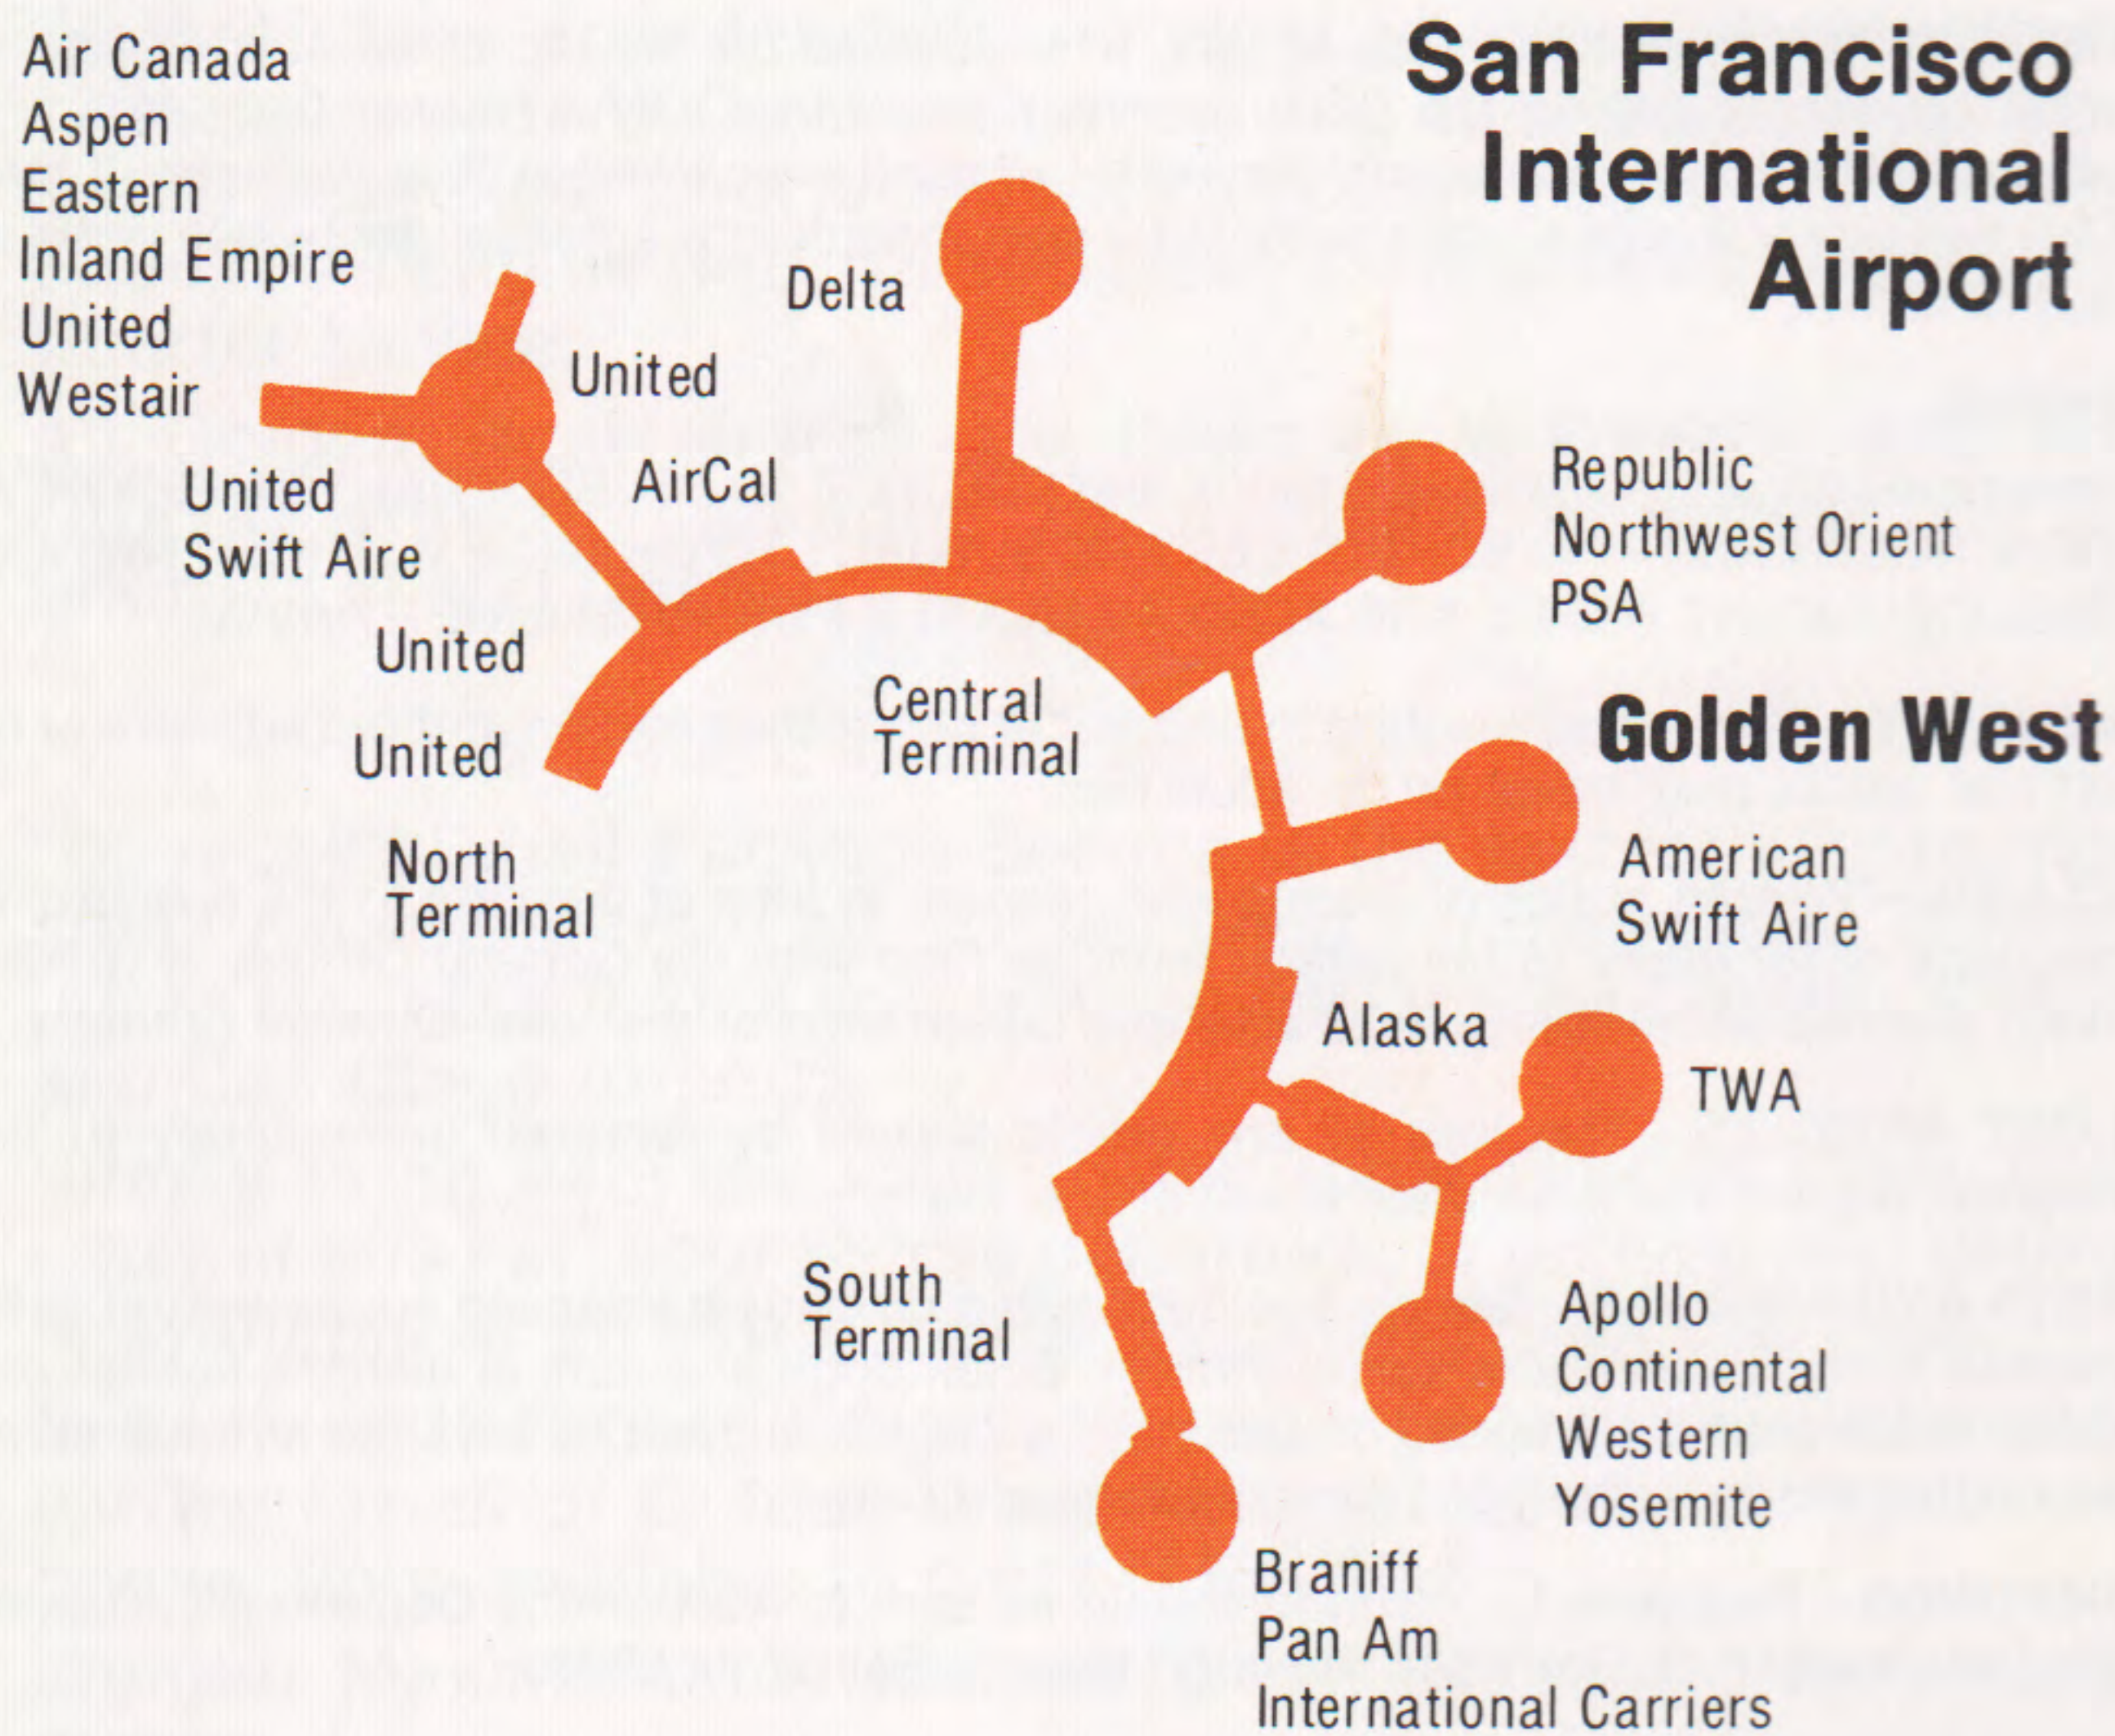

# **GOLDEN WEST AIRLINES**

System Timetable  
Effective September 15, 1981

***New  
Fresno and  
San Francisco  
Service***

# GOLDEN WEST AIRLINES

System Timetable  
Effective September 15, 1981

## New Service...

San Francisco—July 29 1981. Non-stop from Santa Barbara and Lake Tahoe.

Fresno—July 29, 1981. Non-stop from Orange County and Lake Tahoe.

**New  
Fresno and  
San Francisco  
Service**

Leave	Arrive	Flight Freq. No.	Via/ Stops Equip.	Remarks	Leave	Arrive	Flight Freq. No.	Via/ Stops Equip.	Remarks
-------	--------	------------------	-------------------	---------	-------	--------	------------------	-------------------	---------