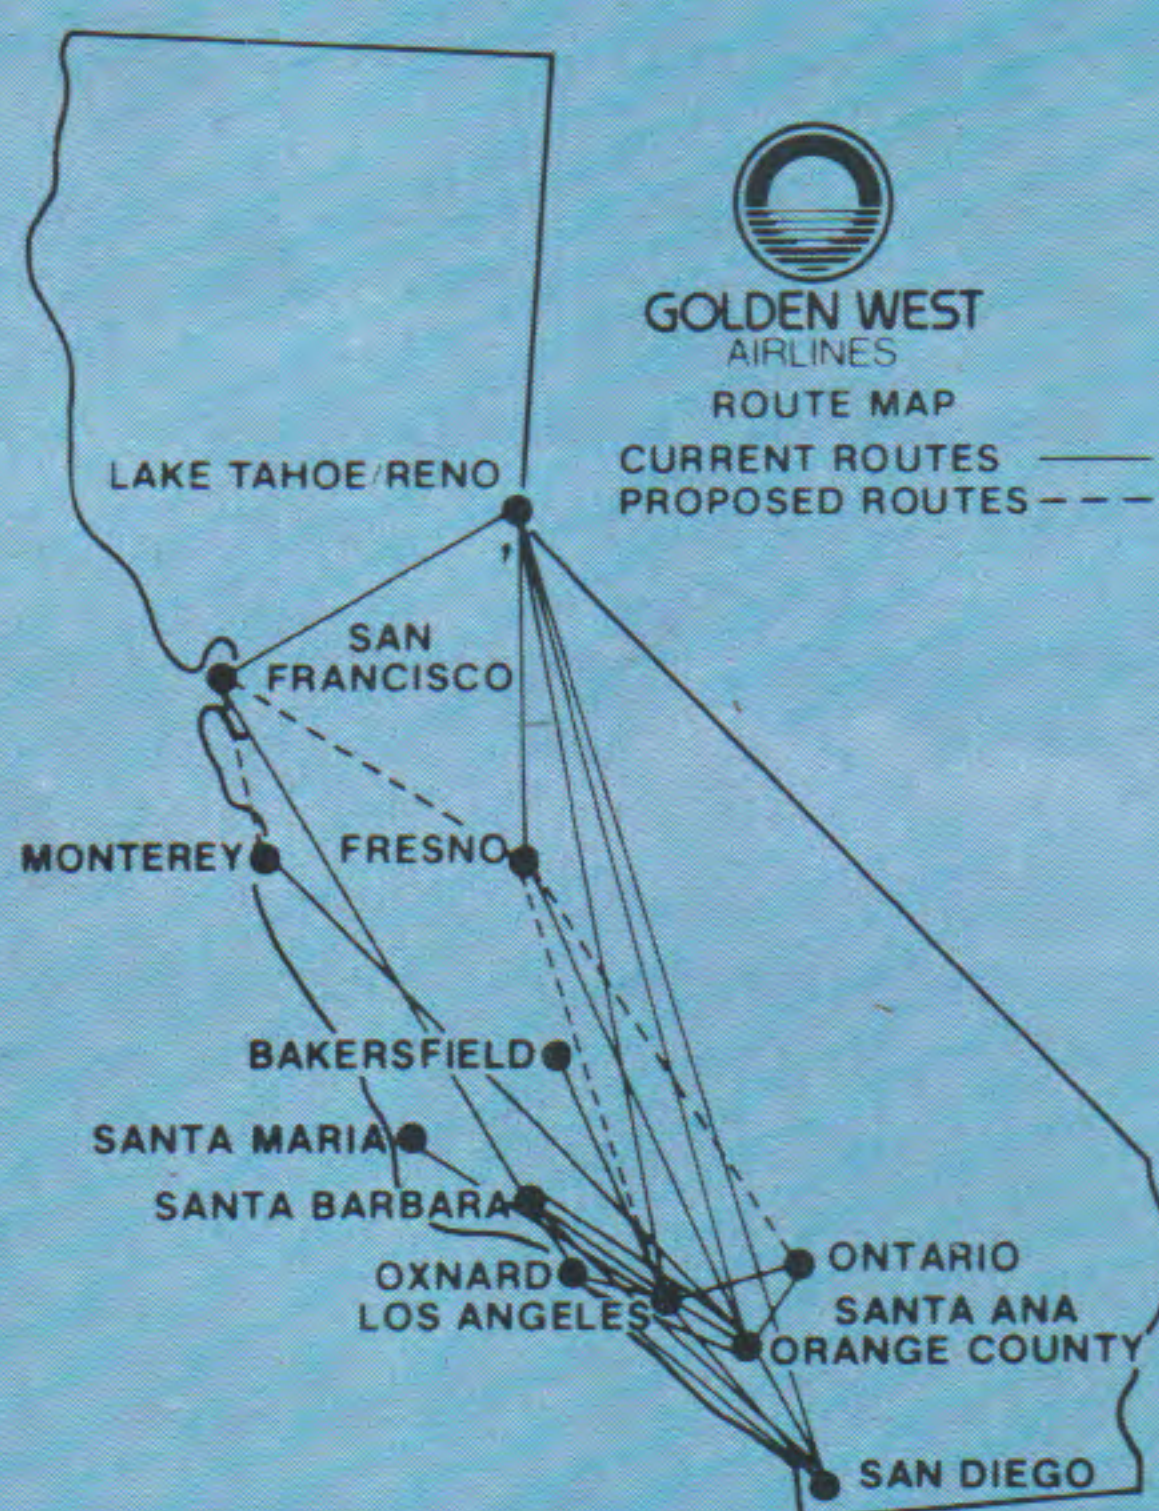

GOLDEN WEST AIRLINES

System Timetable
Effective October 25, 1981

NEW SERVICE TO . . .
Monterey
Santa Maria
Bakersfield

GOLDEN WEST AIRLINES

System Timetable
Effective October 25, 1981

NEW SERVICE TO . . .
Monterey
Santa Maria
Bakersfield