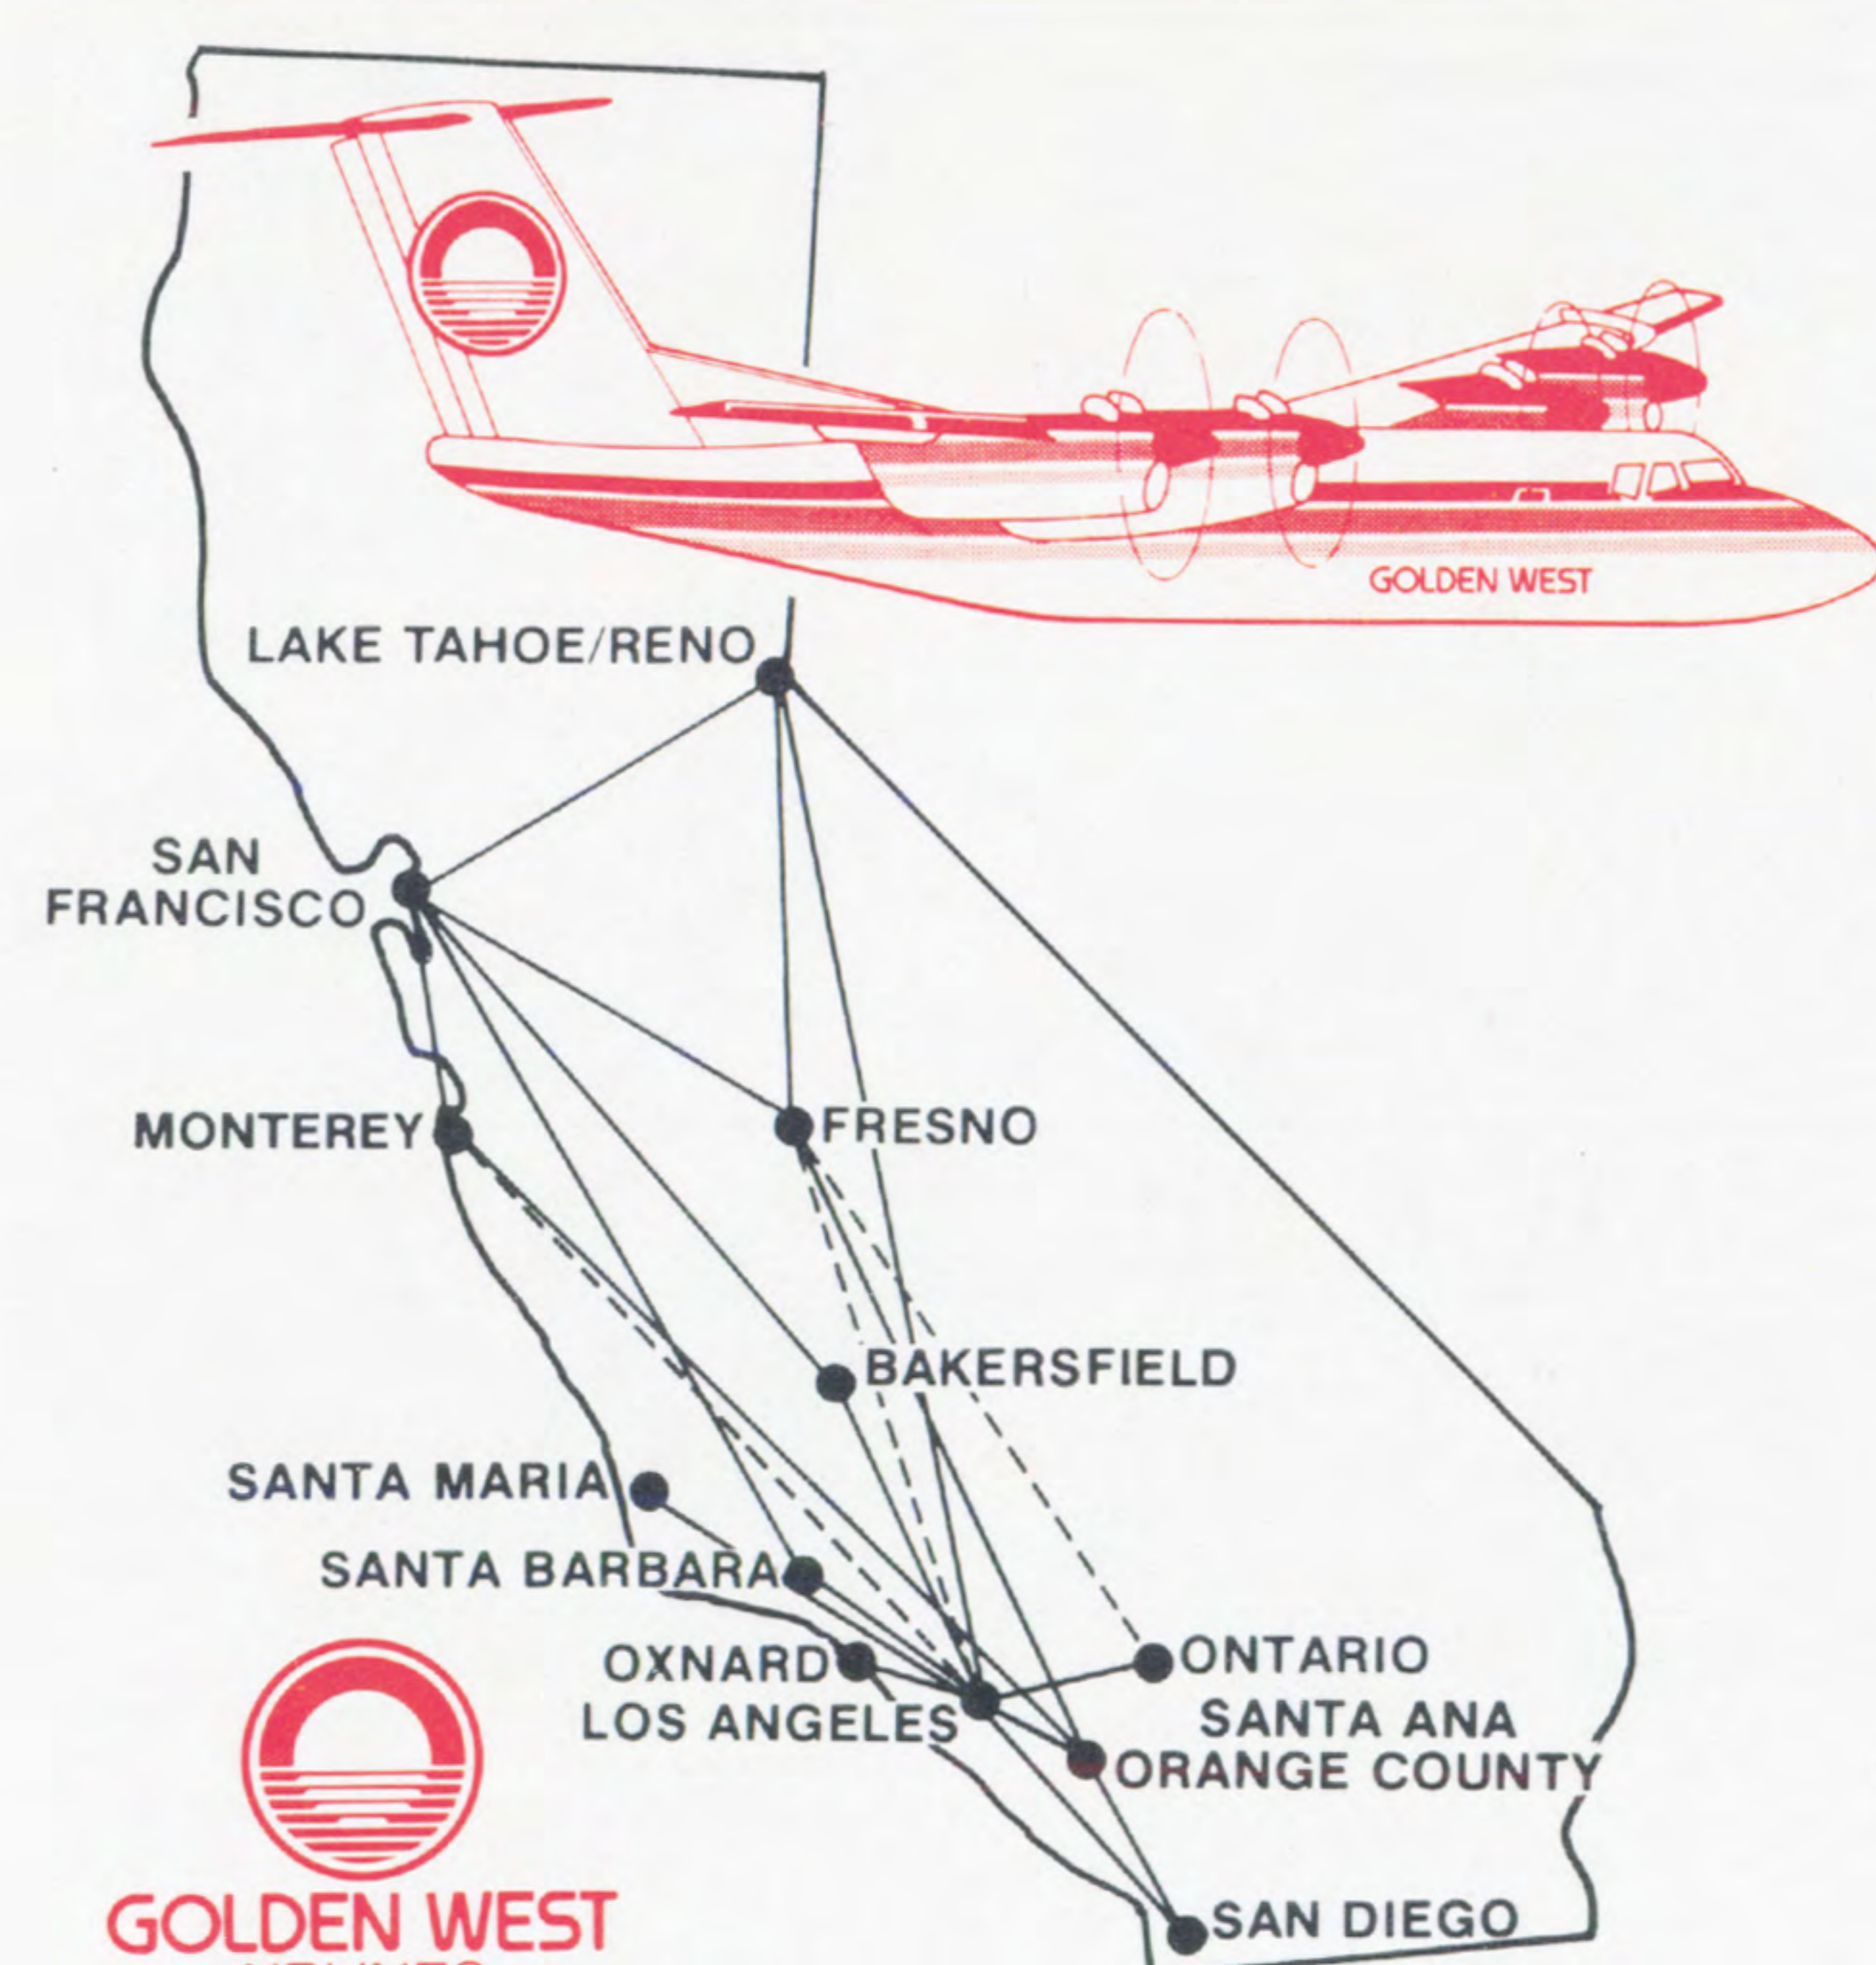

SYSTEM TIMETABLE
Effective January 15-January 31, 1981

**Starting
January
15th
Take off
mid-week
for Tahoe...
We'll take
off 50%***

(*Reduced fare seating is limited—call your travel agent or Golden West Airlines)

GOLDEN WEST AIRLINES
EFFECTIVE JANUARY 15, 1982
ALL TIMES SHOWN ARE LOCAL

BAKERSFIELD
Reservations: (805) 322-0417
Air Freight: (805) 393-1300

To Los Angeles	6:20a 7:00a Daily 890	0	DH7	11:30a 1:25p X7 796	1	DH7
	11:00a 11:40a Daily 818	0	DH7	11:30a 1:25p 792	1	DH7
	3:30p 4:10p 1234 797	0	DH7			
	3:30p 4:10p 57 799	0	DH7			
From Los Angeles	12:20p 1:05p 5 821	0	DH7	10:50a 12:10p 6 798	0	DH7
	12:20p 1:05p X56 819	0	DH7	4:15p 7:00p 57 744/827	SFO SH3/DH7	
	2:25p 3:10p X6 896	0	DH7			
	2:30p 3:15p 6 710	0	DH7			
	6:15p 7:00p 6 895	0	DH7			
	9:55p 10:40p X6 897	0	DH7			
To Orange County	6:20a 7:55a X67 890	1	DH7	11:30a 3:15p X7 792	2	DH7
	6:20a 8:05a 7 890/733	LAX	DH7/SH3	1:10p 3:40p 6 812	1	DH7
	6:20a 8:30a 6 890/798	LAX	DH7/SH3	4:55p 7:25p 1234 814	1	DH7
	3:30p 5:05p 1234 797	1	DH7	7:25p 9:50p 57 816	1	DH7
	3:30p 5:05p 7 799	1	DH7			
From Orange County	12:55p 3:10p X6 744/896	LAX	SH3/DH7	11:30a 3:15p X7 792	2	DH7
	12:55p 3:15p 6 744/710	LAX	SH3/DH7	1:10p 3:40p 6 812	1	DH7
	8:05p 10:40p X6 758/897	LAX	SH3/DH7	4:55p 7:25p 1234 814	1	DH7
				7:25p 9:50p 57 816	1	DH7
To San Diego	6:20a 8:20a X67 890/860	LAX	DH7/DH7	11:30a 12:30p X7 796	0	DH7
	3:30p 5:50p 1234 797/802	LAX	DH7/DH7	11:30a 12:30p 7 792	0	DH7
	3:30p 5:50p 5 799/802	LAX	DH7/DH7	4:40p 5:40p 57 826	0	DH7
	3:30p 5:50p 7 799/804	LAX	DH7/DH7	8:30p 9:30p X67 838	0	DH7
				8:30p 9:30p 7 836	0	DH7
From San Diego	10:05a 1:05p 5 704/821	LAX	DH7/DH7	11:30a 12:30p X7 796	0	DH7
	10:05a 1:05p 1234 704/819	LAX	DH7/DH7	11:30a 12:30p 7 792	0	DH7
	1:30p 3:15p 6 710	1	DH7	4:40p 5:40p 57 826	0	DH7
	5:15p 7:00p 6 895	1	DH7	8:30p 9:30p X67 838	0	DH7
				8:30p 9:30p 7 836	0	DH7
To San Francisco	7:40a 8:55a Daily 817	0	DH7	11:30a 12:30p X7 796	0	DH7
	1:25p 2:40p 5 821	0	DH7	11:30a 12:30p 7 792	0	DH7
	1:25p 2:40p X56 819	0	DH7	4:40p 5:40p 57 826	0	DH7
	3:35p 4:50p 6 710	0	DH7	8:30p 9:30p X67 838	0	DH7
				8:30p 9:30p 7 836	0	DH7
From San Francisco	9:20a 10:40a Daily 818	0	DH7	11:30a 12:30p X7 796	0	DH7
	6:30p 7:50p 6 820	0	DH7	11:30a 12:30p 7 792	0	DH7
	8:45p 10:05p X6 822	0	DH7	4:40p 5:40p 57 826	0	DH7
				8:30p 9:30p X67 838	0	DH7
				8:30p 9:30p 7 836	0	DH7

FRESNO
Reservations: (209) 255-3757
Air Freight: (209) 255-1667